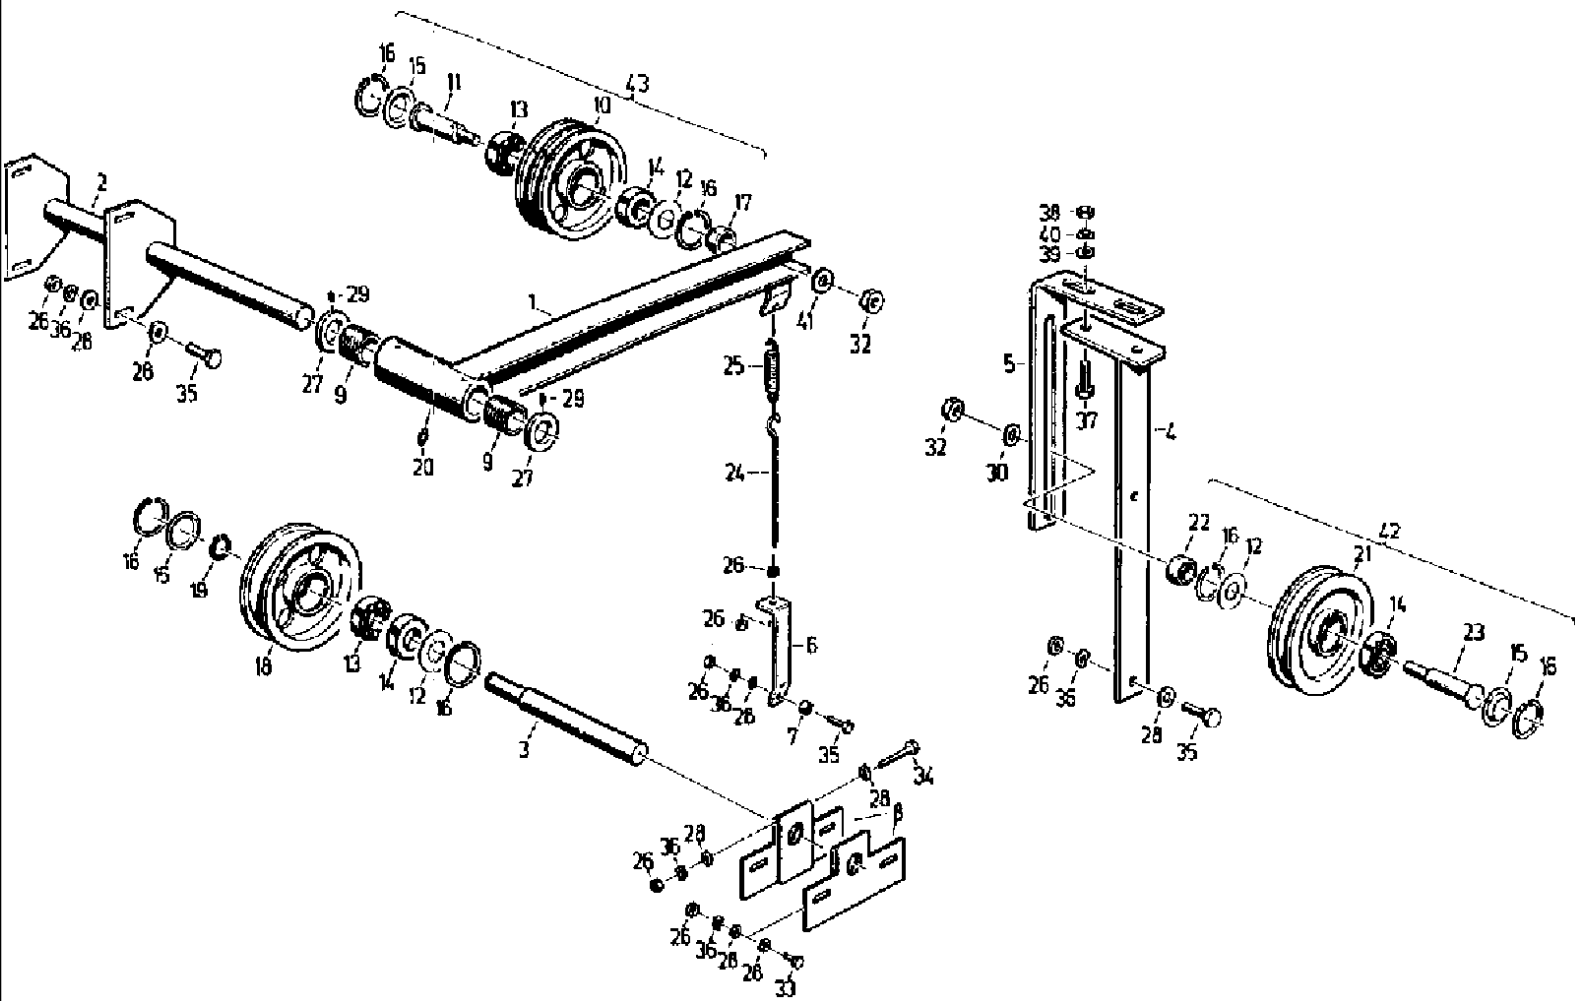

058 IDLER PULLEYS RIGHT

сылка	Номер детали	Кол-во	Описание
1	061009033	1	DIPPER, lever
2	4270722180	1	BEARING,
3	4270722203	1	AXLE,
4	4260709601	1	CARRIER, support
5	4260696074	1	RAIL, BOW tensioning
6	061009371	1	SHIN, STIRUP folding
7	061009388	1	BUSHING,
8	4270722590	2	CONNECTOR, TERMINAL, PIECE securing, front
9	020517718	2	RING, bush
10	424022691	1	roll
11	4240022675	1	AXLE,
12	4110085640	3	SEAL WASHER,
13	9902890400	2	BEARING, ball, 6204
14	9902890642	3	BEARING, ball, 6204 RS
15	9904858931	3	cover, 47
16	9964917770	6	CIRCLIP, 47 x 1.6
17	4240022683	1	BUSHING,
18	4221607780	1	ROLLER, SHIFTER,
19	9964917168	1	NUT, 20 x 1.2
20	003617056	2	NIPPLE, LUBE, M8 x 1, AM 8 x 1
21	4250125212	1	ROLLER, SHIFTER,
22	4250125220	1	BUSHING,
23	9949865572	1	PIN, LARGE, bolt
24	9953928735	1	SCREW, eyelet
25	061005392	1	SPRING, TENSION,
26	006213830	15	NUT, hex, M 8-8
27	060525341	2	RING, LOCKING, adjusting, A 28
28	4260678114	23	washer
29	003784502	2	PIN, PLUG thread, M 8 x 10 -45 H
30	9999853174	1	PLATE, LOCKING, washer, VSF B 12
32	337475	2	NUT, M12, CI 10, hex, M 12-8
33	120104	4	SCREW, Hex, M8 x 20, 8.8,
34	9932930478	2	SCREW, hex, M 8 x 60 -8.8
35	9933959415	5	SCREW, hex, M 8 x 22 -8.8
36	9961920061	13	WASHER, SPRING, SPARING plate, B 10.5
37	9933931180	2	BOLT, Hex, M10 x 35, 8.8, hex, M 10 x 35 -8.8
38	100016	2	NUT, M10, CI 8,
39	4221620616	2	WASHER,
40	9961920004	2	WASHER, SPRING, B 10.5-St
41	999985174	1	WASHER locking, VSF B 12
42	020797274	1	TIGHTENER SHEAVE, PULLEY tension
43	4240022706	1	TIGHTENER SHEAVE, PULLEY tension