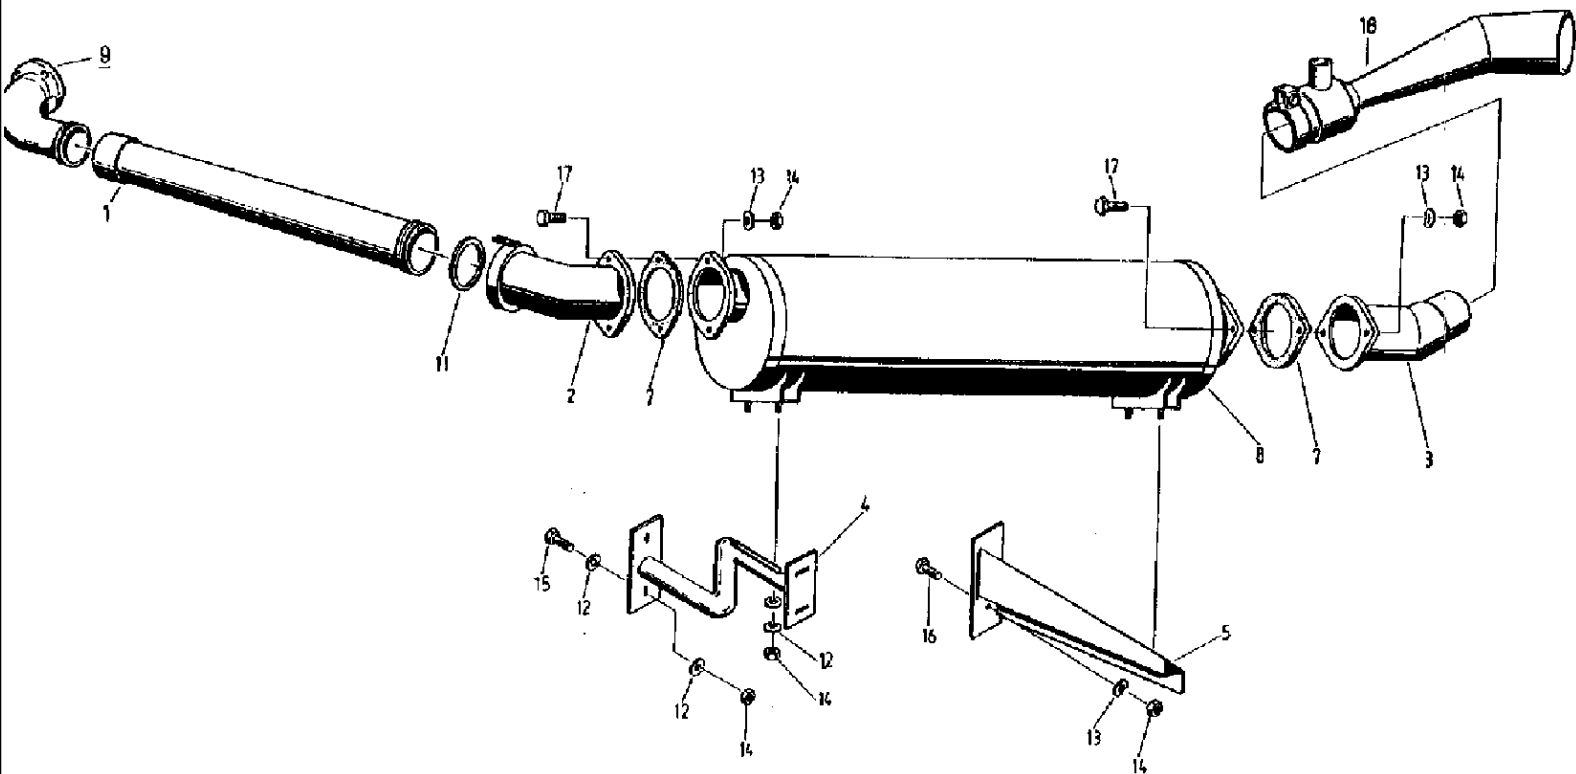

132 EXHAUST SYSTEM

132 EXHAUST SYSTEM

сылка	Номер детали	Кол-во	Описание
1	061023851	1	UNION, pipe
2	061023868	1	PIN, ELECT TERMINAL, MEMBER angular
3	061015111	1	FITTING, PIPE exhaust
4	4270718795	1	CARRIER, support
5	4260693545	1	CARRIER, support
7	4270718690	2	GASKET,
8	4270718682	1	MUFFLER,
9	061024893	1	FITTING,
11	003792174	2	RING, RING rectangular, 95 x 3
12	9999853166	8	PLATE, LOCKING, washer, VSF M10
13	9961920004	6	WASHER, SPRING, B10
14	100016	14	NUT, M10, CI 8,
15	9933931123	2	BOLT, Hex, M10 x 30, 8.8, hex, M 10 x 30 -8.8
16	9933929065	6	SCREW, Hex, M10 x 20, 8.8, hex, M 10 x 20 -8.8
17	9933931180	4	BOLT, Hex, M10 x 35, 8.8, hex, M 10 x 35 -8.8
18	061024514	1	KNOCKER, ejector