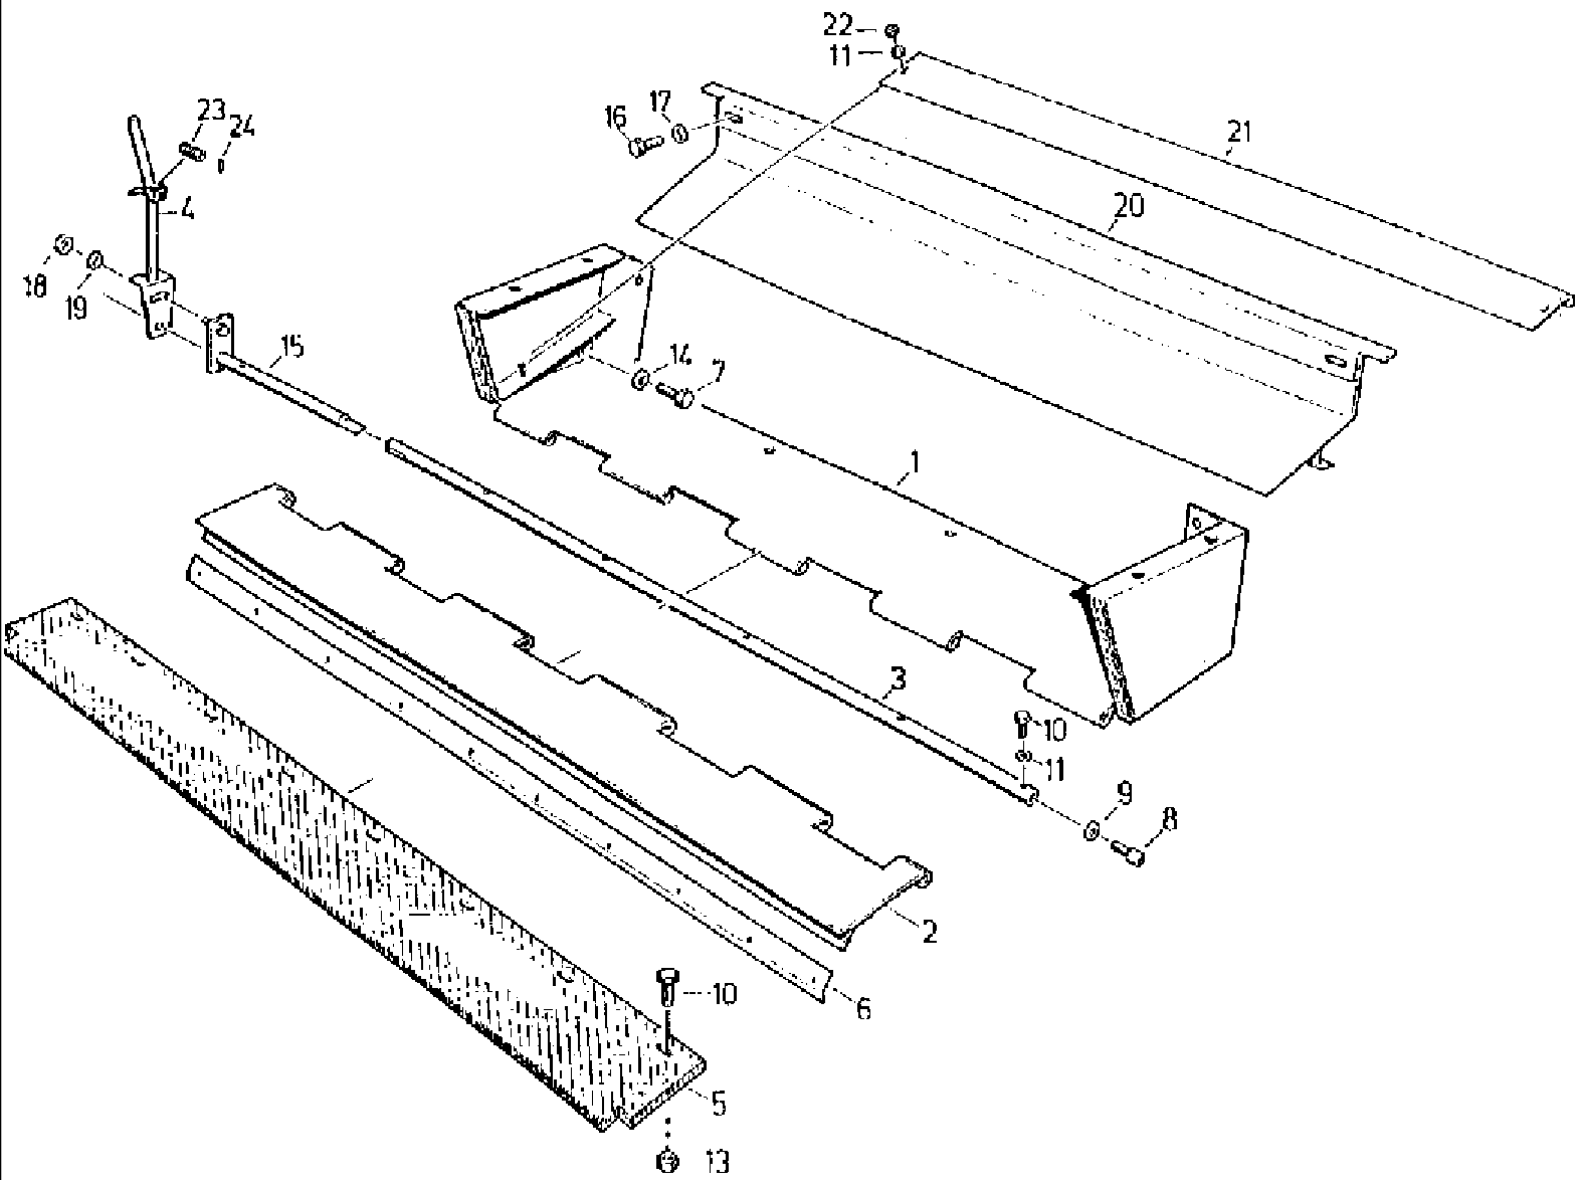

031 STONE TRAP

031 STONE TRAP

сылка	Номер детали	Кол-во	Описание
1	061017603	1	TROUGH,
2	061017732	1	FLAP,
3	061002293	1	ROTATOR, axle
4	061017572	1	LEVER, adjusting
5	061002357	1	GASKET,
6	061017757	1	RAIL,
7	9966961863	2	BOLT hex, M 12 x 25 -8.8
8	006282168	1	SCREW, cheese-head, M 10 x 30 -10.9
9	9999583205	1	RING locking, VSK 10
10	120104	6	SCREW, Hex, M8 x 20, 8.8,
11	9999583117	8	WASHER locking, VSF M 8
12	120104	10	SCREW, Hex, M8 x 20, 8.8,
13	86629542	10	NUT, LOCK, M8 x 1.25, CI 8,
14	9999583125	2	WASHER locking, VSF M 12
15	061017597	1	DRIVE DOG,
16	006344037	2	BOLT, Hex, M10 x 25, 8.8, hex, M 10 x 25 -8.8
17	9999853094	2	PLATE, LOCKING, washer, VSF M 10
18	337475	1	NUT, M12, CI 10, hex, M 12 -8
19	9999853174	1	PLATE, LOCKING, washer, VSF B 12
20	061017677	1	COVER, REAR, wall
21	061025548	1	SHEET, adjusting iron
22	006213830	2	NUT, hex, M 8 -8