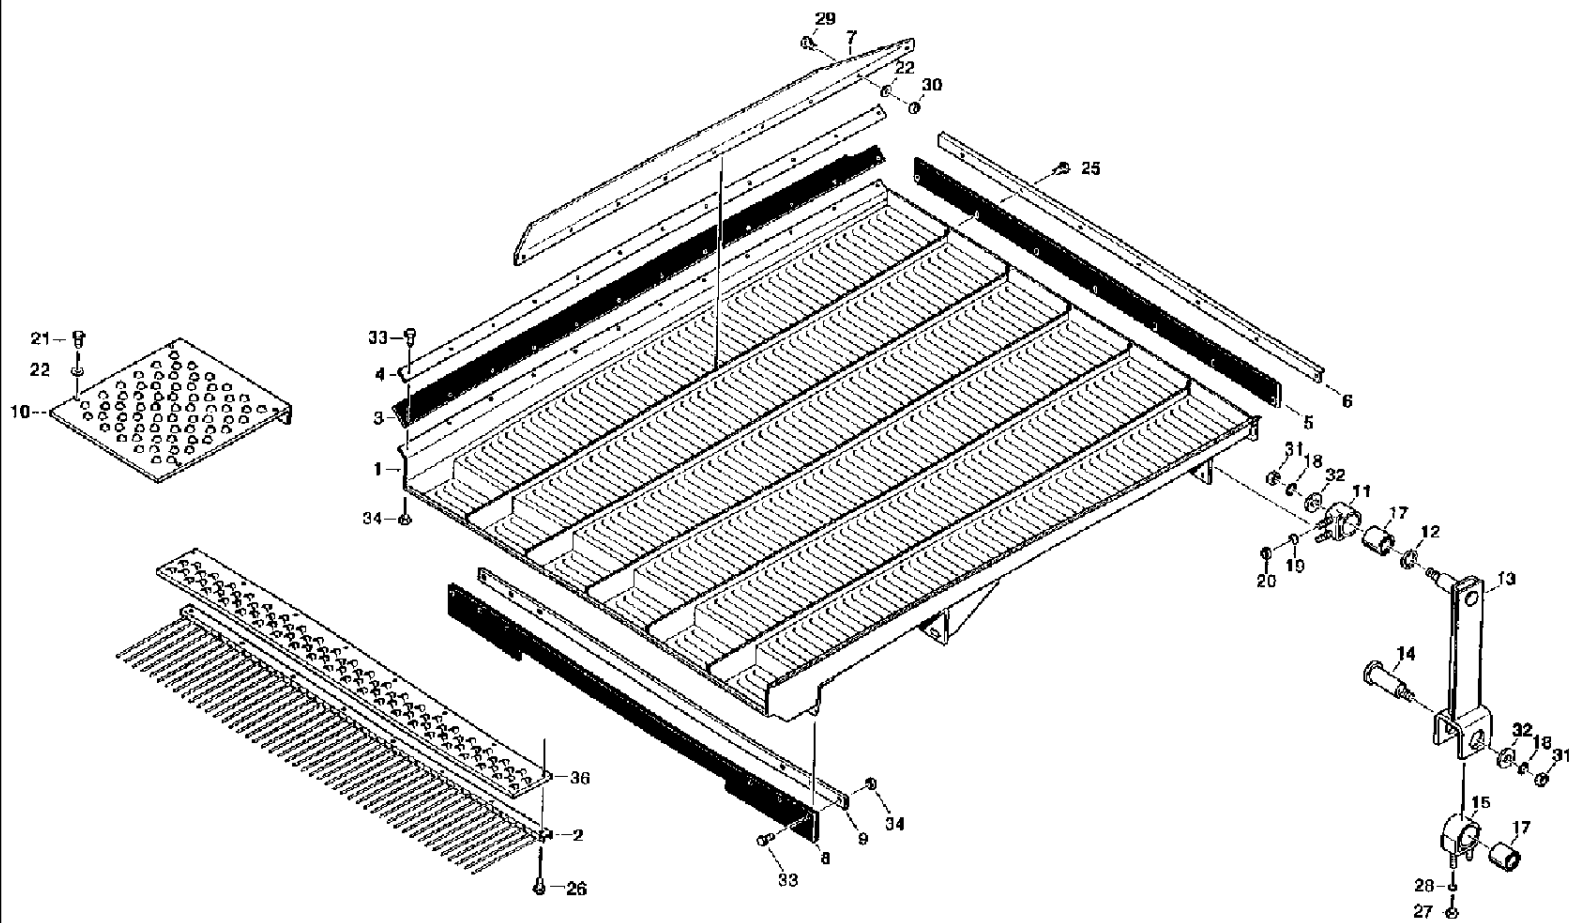

036 GRAIN PAN

сылка	Номер детали	Кол-во	Описание
1	061009603	1	GRAIN PAN,
2	061033363	1	RAKE,
3	061009820	2	GASKET,
4	061009837	2	RAIL,
5	060111112	1	GASKET,
6	060111120	1	RAIL,
7	061009845	5	CATWALK, WEB guiding
8	061009853	2	GASKET,
9	061009861	2	RAIL,
10	061020422	6	SCREEN,
11	4247056477	2	HOUSING, BEARING,
12	4240043487	2	RING,
13	4240022425	2	ARM, rocking
14	4240050638	2	PIN, LARGE, bolt
15	4240022458	2	BEARING,
17	4240033846	4	BUSHING, silent
18	9961924596	4	DISC, NOTCHED, LOCK toothed, A16.5
19	9999853166	4	PLATE, LOCKING, washer, VSF B 10
20	100016	4	NUT, M10, CI 8,
21	86508568	24	SCREW, Hex, M6 x 16, 8.8,
22	9999853100	134	PLATE, LOCKING, washer, VSF M 6
25	120104	7	SCREW, Hex, M8 x 20, 8.8,
26	86528579	8	NUT, LOCK, M8 x 1.25, CI 10,
27	337475	4	NUT, M12, CI 10, hex, M 12 -8
28	9961924506	4	DISC, NOTCHED, LOCK toothed, A12.5
29	86977726	55	BOLT, Hex, M6 x 12, 8.8,
30	006213734	55	NUT, hex, M 6 -8
31	9950896841	4	NUT, hex, M 16 -8
32	9960962055	4	WASHER,
33	006336736	36	SCREW, hex, M 4 x 16 -8.8
34	9950897875	36	NUT, M4, CI 8, hex, M 4-8
35	120104	8	SCREW, Hex, M8 x 20, 8.8,
36	061065797	1	COVER, PROTECTIVE,