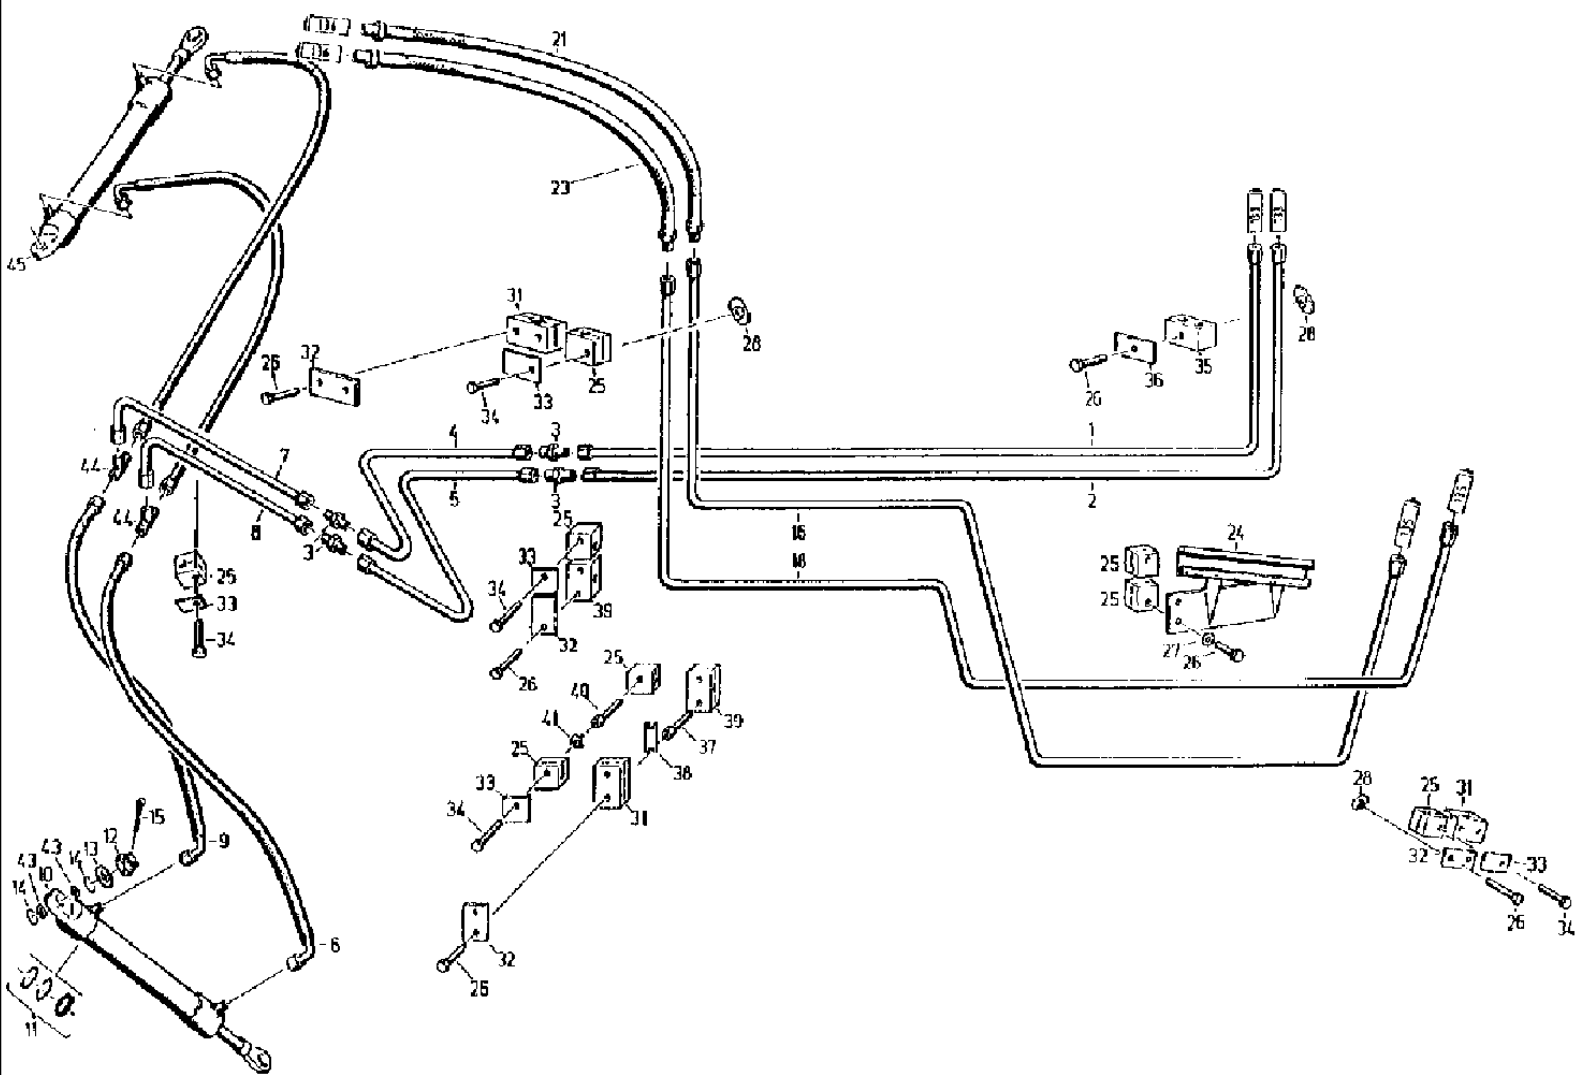

сылка	Номер детали	Кол-во	Описание
1	4260716096	1	PIPE, LL 4
2	061010775	1	TUBE ASSY., LR 4
3	003606342	4	UNION, XG 12-S
4	061010750	1	TUBE ASSY., LL 5
5	061010783	1	TUBE ASSY., LR 5
6	060504441	2	HOSE, PHD 208 x 900AFSAFS 90
7	061010767	1	TUBE ASSY., LL 6
8	061010791	1	TUBE ASSY., LR 6
9	060504433	2	HOSE, PHD 208 x 700 AFSAFS 90
10	060054674	1	CYLINDER ASSY., B 2-40/18 x 250
11	003781372	2	KIT, GASKET, set
12	9951894525	4	NUT, castellated, M 16-17H
13	9965919265	4	WASHER, 18 x 40 x 4
14	060504425	8	O-RING, 25 x 5
15	9963950032	4	PIN, SPLIT (COTTER), 4 x 32
16	061010558	1	TUBE ASSY., D 2.3
17	061010533	1	TUBE ASSY., D 1.4
21	060150713	1	HOSE, PHD 110 x 980 HL HL
23	060150658	1	HOSE, PHD 213 x 850 HL HL
24	061010277	1	BLOCK, SUPPORT pipe, 11
25	006646267	17	CIRCLIP, 112 PP
26	9933959987	21	SCREW, hex, M 6 x 35 -8.8
27	9999853100	2	PLATE, LOCKING, washer, VSF M6
28	006646138	9	NUT, SM
31	006646283	4	CIRCLIP, 215 PP
32	006646275	7	COVER, plate, DP 2
33	006646250	11	COVER, plate, DP 1
34	006339257	9	SCREW, hex, M 6 x 45 -8.8
35	006646218	1	CIRCLIP, 112/12 PP
36	006646291	1	COVER, plate, GD 1 D
37	006646154	2	SCREW, AF 2
38	006646201	1	PLATE, LOCKING, SIG 2
39	006646226	4	CIRCLIP, 212 PP
40	006646146	1	SCREW, AF 1
41	006646195	2	PLATE, LOCKING, SIG 1
43	061016764	8	SPACER, disk
44	9969946633	2	UNION, XT-12 S
45	061017113	1	CYLINDER ASSY., 40/18 x 250
45	061017113	1	CYLINDER ASSY., 40/18 x 250
45	061017113	1	CYLINDER ASSY., 40/18 x 250
45	061017113	1	CYLINDER ASSY., 40/18 x 250