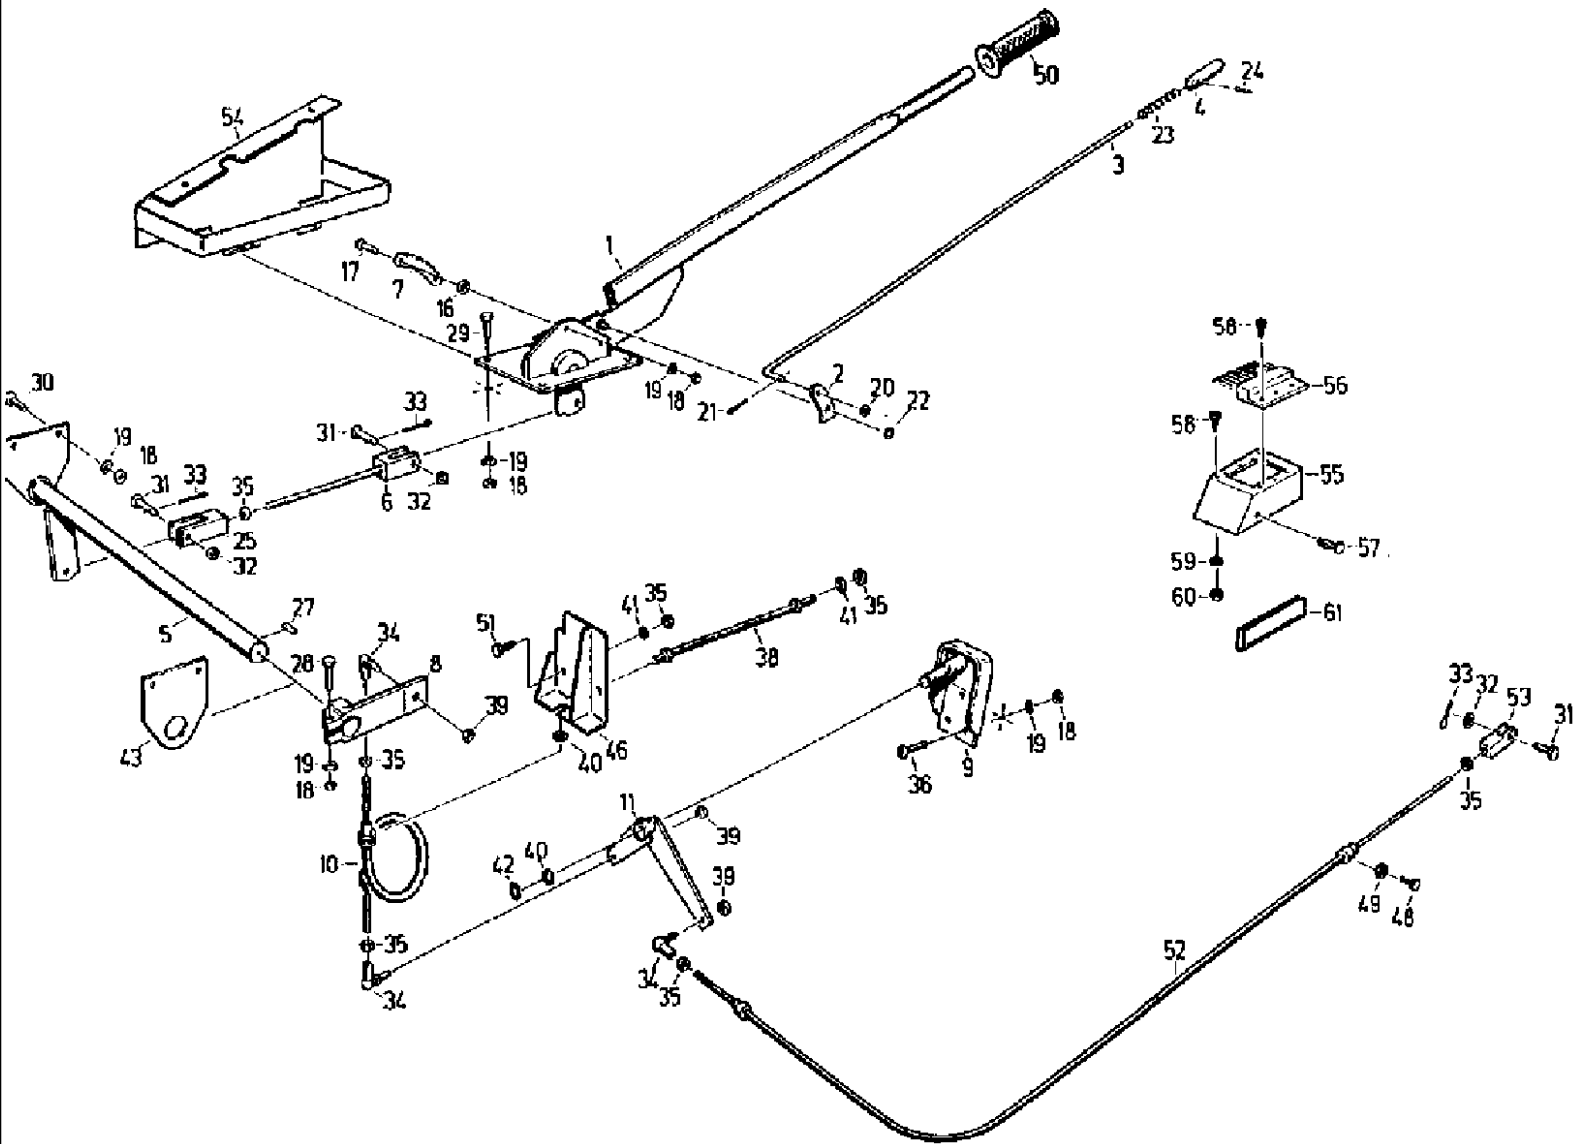

075 LADDER

сылка	Номер детали	Кол-во	Описание
1	4260700884	2	HOOK, BOLT through
2	4260700868	1	BAR, torsion
3	4260700876	1	STEM, STEM through
4	4260700788	1	CLAMP, PART upper
5	4260700802	1	STEP,
6	4260700810	1	GUIDE,
7	4260700827	1	LADDER, PART lower
8	4260700835	1	STEP, section
9	4260700843	1	BRAKE, ROD connecting
10	4260700851	1	BRAKE, ROD connecting
11	061017878	1	LEVER,
13	4240037536	1	PIN, SPLIT (COTTER), BOLT handle
14	4221672514	1	LINING, pedal
16	16043224	3	BOLT, Hex, M8 x 16, 8.8, Full Thd,
17	9945926163	2	SCREW, round-head, M 8 x 20 -8.8
18	006213830	10	NUT, hex, M 8-8
19	996022353	4	washer, A 17
20	9960921988	3	WASHER, A 13
21	9960921787	1	WASHER, A 10.5
22	9999853117	4	PLATE, LOCKING, washer, VSF M 8
23	9961910976	1	SPRING, WASHER lock, B 8
24	006402361	6	PIN, SPLIT (COTTER), 4 x 25
25	9963949947	2	PIN split, 4 x 20
26	9963950442	1	PIN, SPLIT (COTTER), 3.2 x 18
27	9949863208	1	PIN, LARGE, bolt, B10 h11 x 35 x 26
28	9973883115	1	SPRING, COMPRESSION, A2 x 22 x 11.5
29	9974882804	1	SPRING, TENSION, C4 x 36 x 60 Aa-2
30	060155951	2	PIN, LARGE, bolt
31	9928939224	2	SPLIT PIN/SAFETY PIN, hair, cotter
32	060101578	1	STIRRUP, PIECE connecting
33	9999853125	4	PLATE, LOCKING, washer, VSF M 12
34	337475	4	NUT, M12, CI 10, hex, M 12-8
35	060533003	2	CAP, covering
36	060184505	1	PIN, LARGE, bolt
37	9936949795	2	PIN split, 3.2 x 20
38	060508984	1	PIN, PLUG thread, M8 x 20