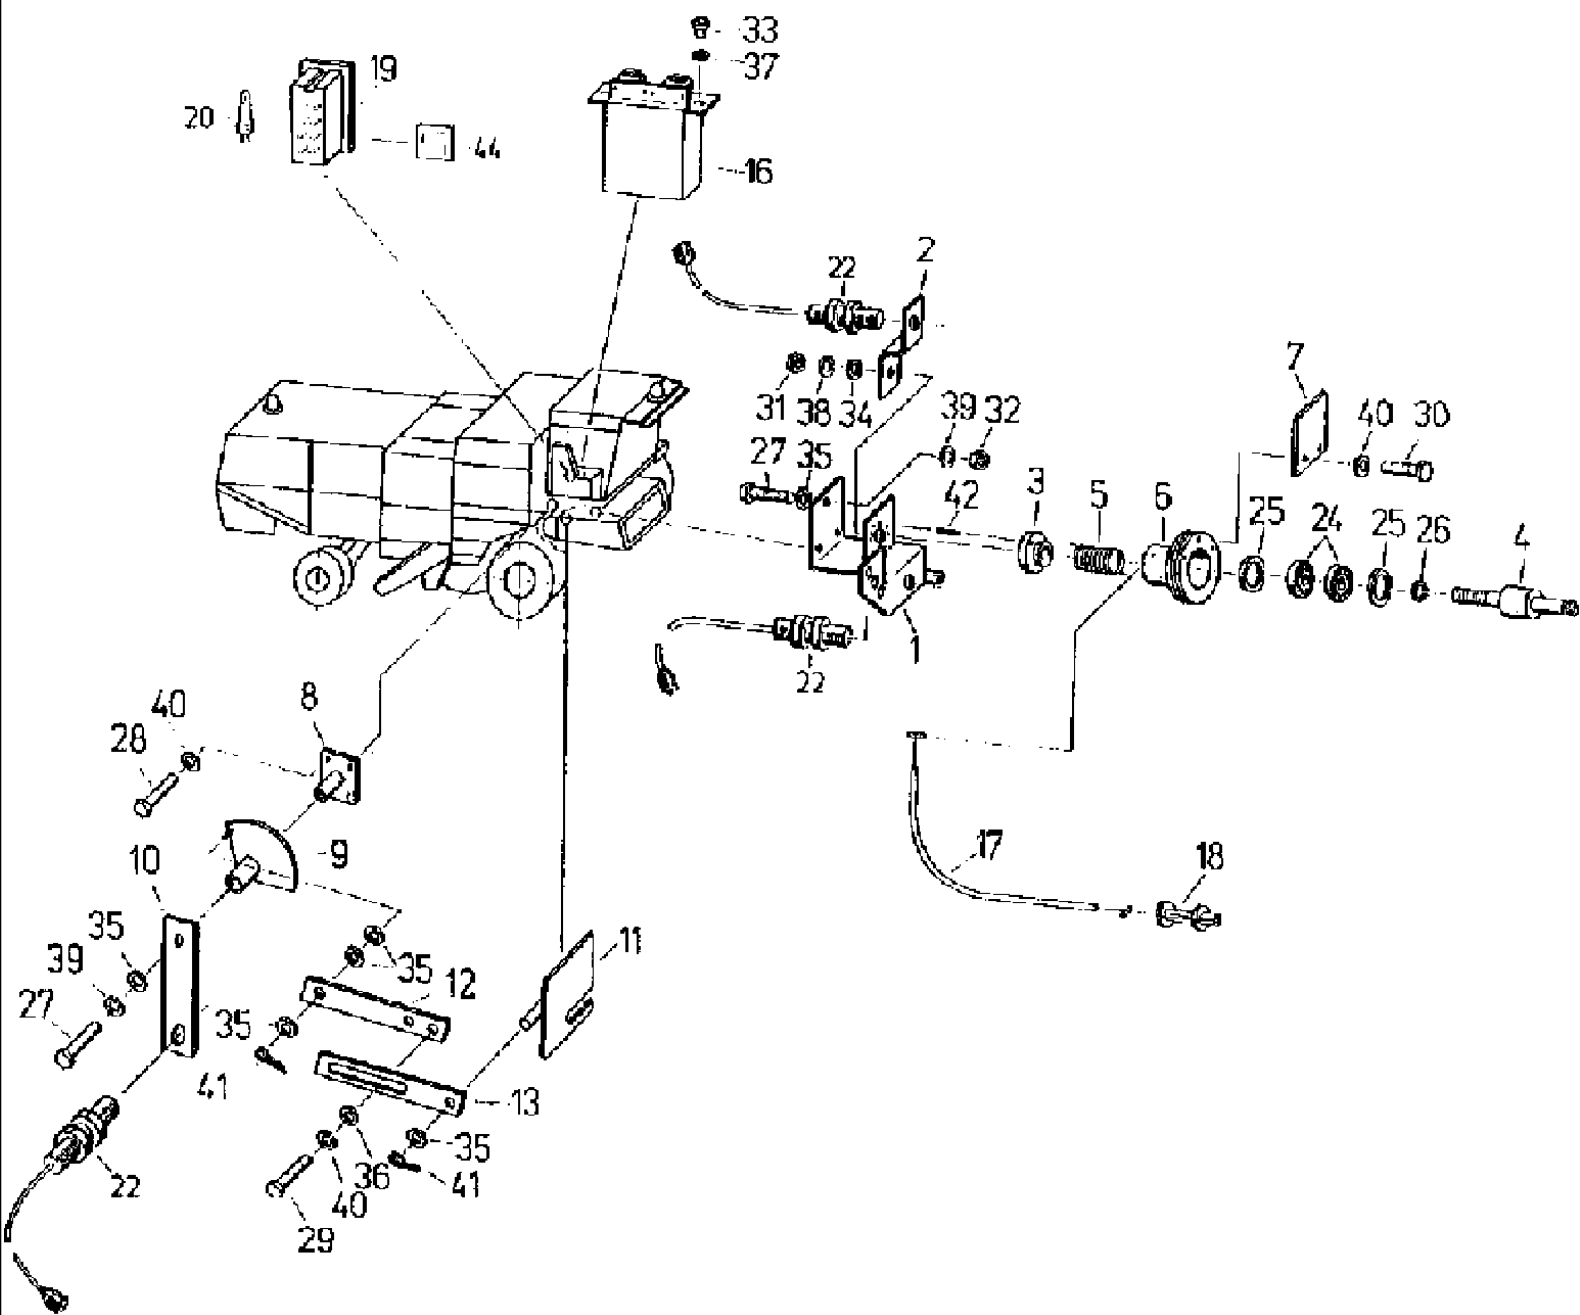

527 CASE IH COMBINE (1/99-12/99)

103 AUTOMATIC LOWERING DEVICE

сылка	Номер детали	Кол-во	Описание
1	060212078	1	RETAINER,
2	4260701313	1	RETAINER,
3	4260701321	1	RING,
4	4260701338	1	PIN, LARGE, bolt
5	4260701346	1	SPRING,
6	4260701354	1	ROPE PULLEY, sheave
7	4260701362	1	SHEET, plate
8	4260701370	1	SUPPORT, BASE bearing
9	4260701387	1	WASHER, WAFER switch
10	4260701395	1	SHIN, strap
11	4260701258	1	JOURNAL,
12	4260701266	1	CONTACT, piece 1
13	4260701274	1	CONTACT, piece 2
16	4260703821	1	CONTROL, LOWERING automatic
17	060195540	1	ROPE, METAL, CONTROL cable, 1884 x 1550 x 316
18	060524027	2	SET SCREW, adjusting, B-M 6 x 34
19	060157736	1	SWITCH, toggle
20	9019059897		BULB, n.B.
22	060508590	3	SWITCH, Bi5U-EM18-AM4X/S301
24	9902892845	2	BEARING, ball, 6000 RS
25	9964917682	2	CIRCLIP, 26 x 1.2
26	9964917110	1	CIRCLIP, 10 x 1
27	120104	4	SCREW, Hex, M8 x 20, 8.8,
28	86508568	3	SCREW, Hex, M6 x 16, 8.8,
29	9933929161	2	SCREW, hex, M 6 x 10 -8.8
30	86977726	2	BOLT, Hex, M6 x 12, 8.8,
31	100016	1	NUT, M10, CI 8,
32	006214776	3	NUT, hex, M 8-10
33	9951895534	2	NUT, knurled, M 5-5
34	9960921787	1	WASHER, A 10.5
35	9960921633	8	WASHER, A 8.4
36	006510927	2	WASHER, A 6.4
37	9965962315	2	WASHER, A 5.3
38	9961911085	1	WASHER, LOCK, spring, B 10
39	9961910976	4	SPRING, WASHER lock, B 8
40	00645742	7	WASHER spring lock, B 6
41	9963949424	2	PIN, SPLIT (COTTER), 2 x 16
42	9967942430	1	PIN, grooved, 4 x 12
44	060160305	1	SYMBOLS, INSERT switch