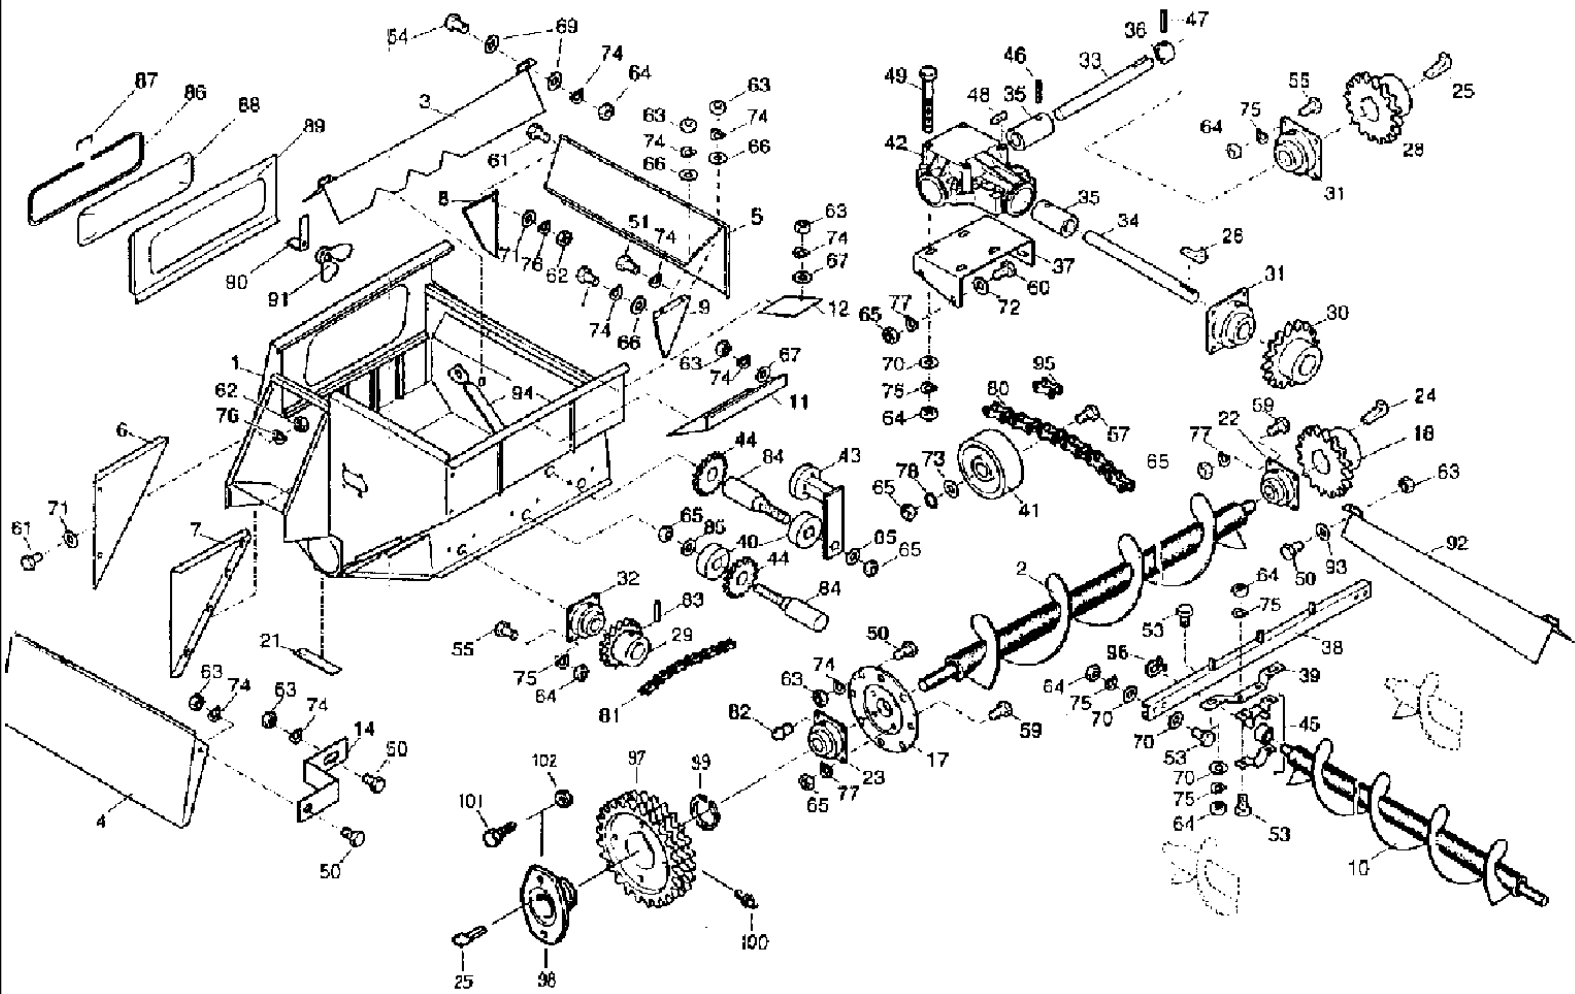

044 GRAIN TANK

сылка	Номер детали	Кол-во	Описание
1	061018210	1	CASE,
2	061012777	1	WORM, AUGER unloader
3	061012808	1	ROOF,
4	061032153	1	SIDE PLATE, wall, f
5	061019775	1	SIDE PLATE, wall, g
6	061019847	1	BIT, corner, f
7	061019855	1	BIT, corner, f
8	061019814	1	PROTECTION PLATE, corner, g
9	061019822	1	BIT, corner
10	061012920	3	WORM, auger
11	061019726	1	COVER,
12	4270718416	1	COVER,
14	061024555	1	SUPPORT,
17	4260692087	1	FLANGE,
18	061012978	1	CHAIN (AGRICULTURE), sprocket, 15 Z
20	4260692046	1	DRIVE SPROCKET, double
21	4240024242	2	SEAL,
22	060500696	1	CARRIER, BEARING, flange, FWS 40 U
23	060502938	1	CARRIER, BEARING, flange, FWS 35 U
24	003502497	1	KEY, gib-head, 12 x 8 x 63
25	9965955316	2	KEY, gib-head, 10 x 8 x 63
26	9965955211	1	KEY, gib-head, 8 x 7 x 50
27	4270718457	1	DRIVE SPROCKET, 21 Z
28	061013005	1	CHAIN (AGRICULTURE), sprocket, 25 Z
29	061013021	3	CHAIN (AGRICULTURE), sprocket, 15 Z
30	061013054	1	GEAR, 21 Z
31	9902888287	2	CARRIER, BEARING, flange, FWS 30 U
32	060500688	3	CARRIER, BEARING, flange, FWS 25 U
33	061012318	1	SHAFT,
34	061012326	1	SHAFT,
35	061012334	2	CLUTCH,
36	4240029183	1	RING, LOCKING, adjusting
37	061012350	1	BRACKET, console
38	061021070	1	BRIDGE,
39	061012422	3	BOW,
40	061013070	3	SPACER, disk
41	4221625725	1	TENSIONER, block
42	060503168	1	GEAR, DRIVE angle
43	060500710	1	TENSIONER,
44	060503022		GEAR, TENSIONER chain
45	060500702		CAP CYLINDER END, BLOCK pillow, BS 25 U
46	060502946		SPLIT PIN/SAFETY PIN, brace, 8 x 60
47	060502954		SPLIT PIN/SAFETY PIN, brace, 8 x 30
48	9965956132		KEY, BUCKET TOOTHRT, feather, A 8 x 7 x 36