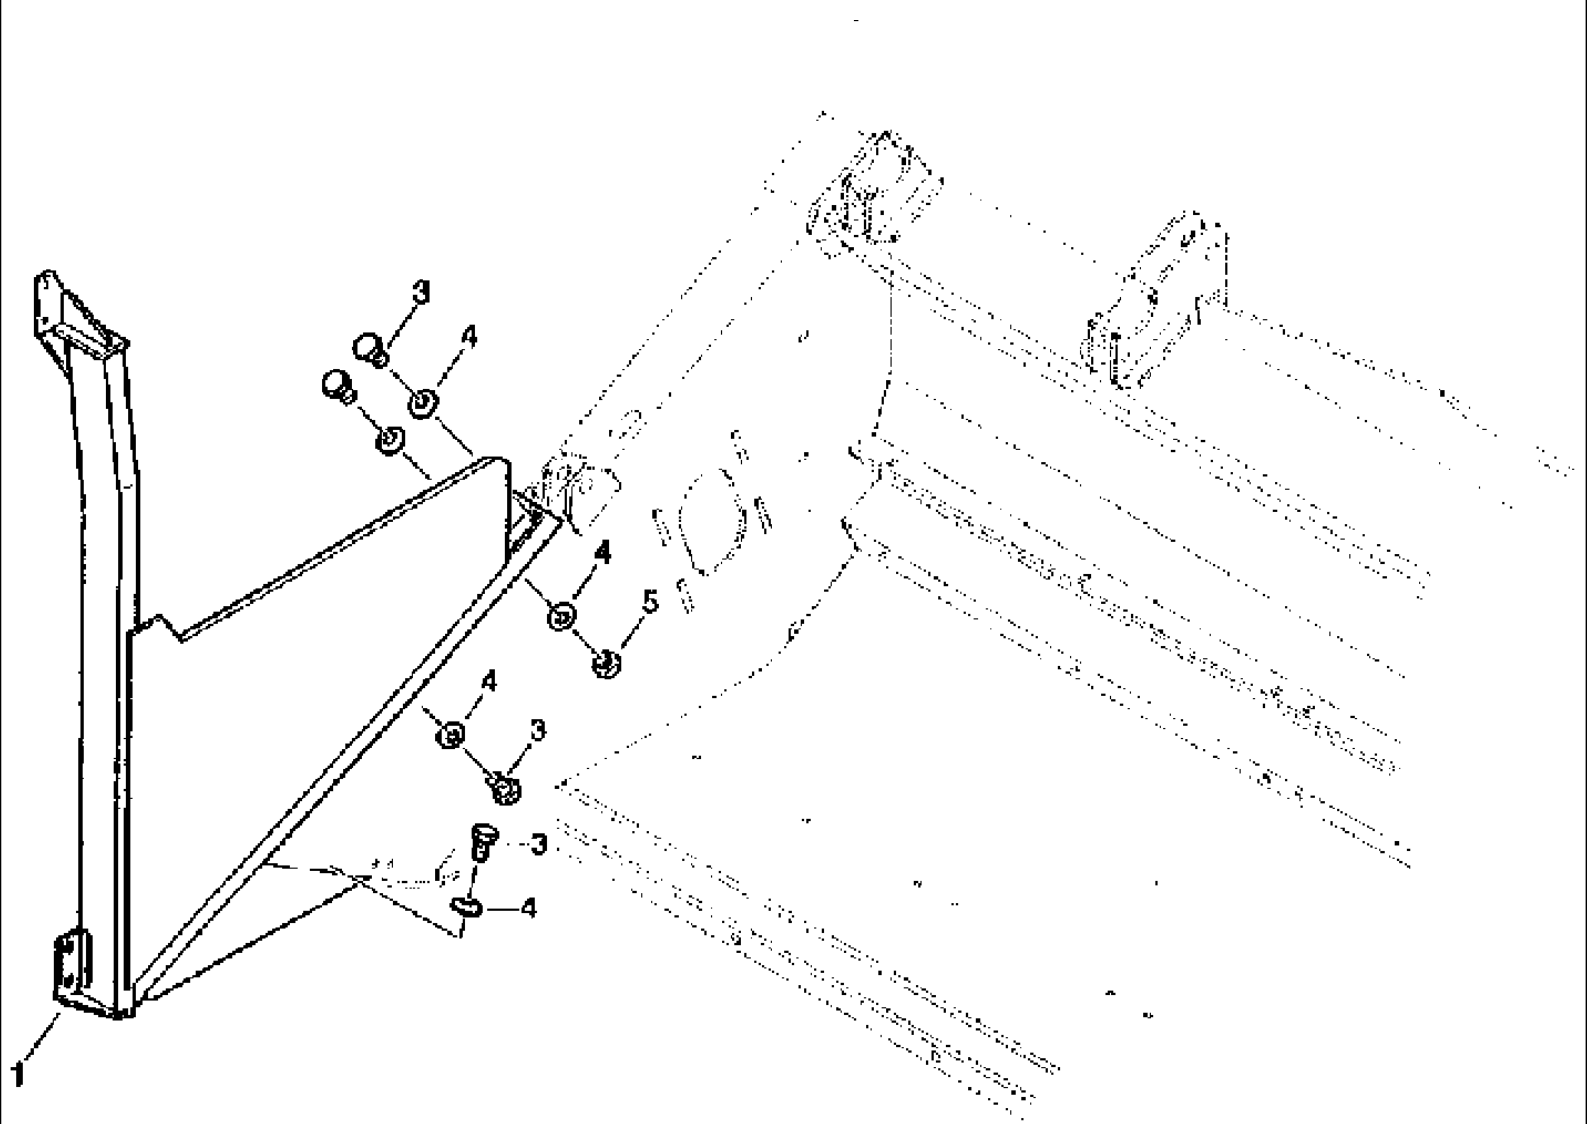

527 CASE IH COMBINE (1/99-12/99)

026 INTAKE

сылка	Номер детали	Кол-во	Описание
1	31282271	1	SUPPORT, intake, g
3	06346713	4	SCREW, hex, M 12 x 30 -8.8
4	06577060	5	WASHER, locking, VSF B 12
5	337475	1	NUT, M12, CI 10, hex, M 12-8