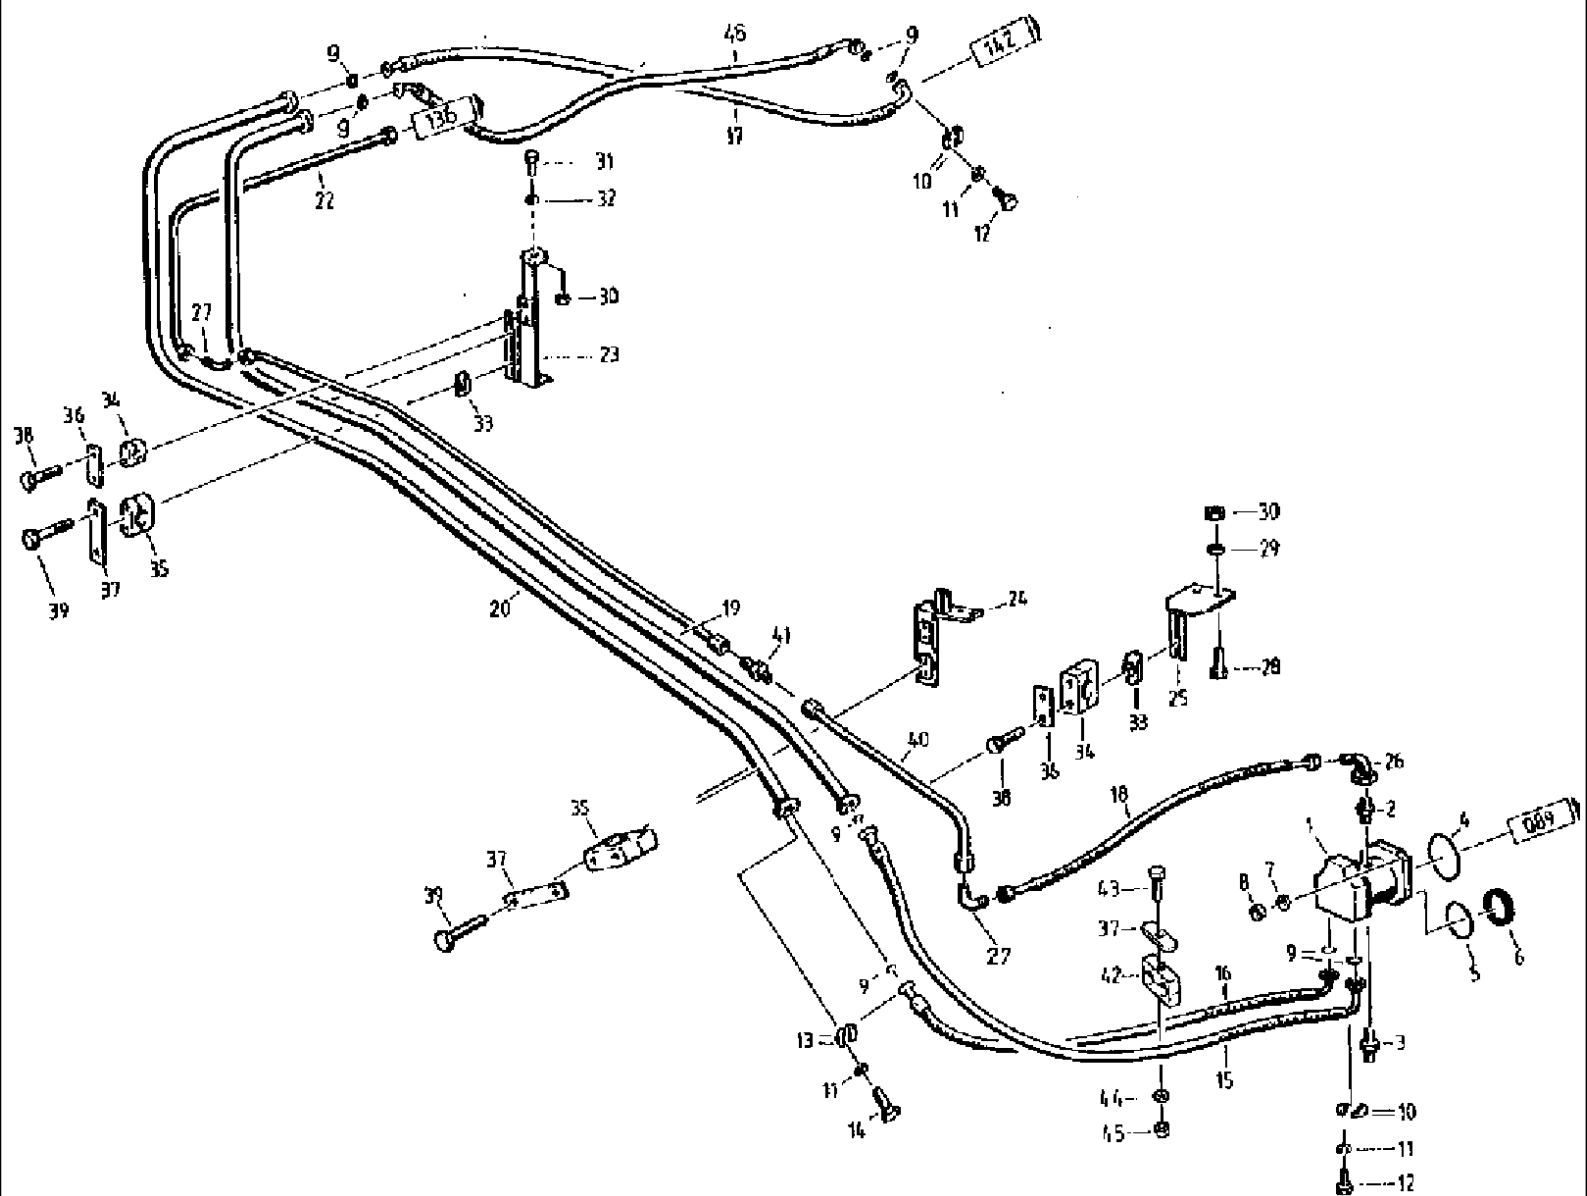

сылка	Номер детали	Кол-во	Описание
1	060504931	1	MOTOR, HYDRAULIC, CAPACITY fixed, 90 M 100
2	060504892	1	ADAPTER, CONNECTION screw
3	060168997	1	POPPET, VALVE,
4	060150311	1	O-RING, round, 125 x 3
5	060506611	1	O-RING, round
6	060506603	1	GASKET, SHAFT rotary
7	4250132814	4	WASHER, 12, 3 x 24 x 4
8	337475	4	NUT, M12, CI 10, hex, M 12-8
9	003114051	8	O-RING, round, 32, 92 x 3, 53
10	060505338	8	FLANGE ASSY, half, SFH 625
11	9961911204	32	WASHER, LOCK, spring, B 12
12	060505346	16	SCREW, hex, 7/16"-14UNC x 45
13	060151667	8	FLANGE ASSY, half, SFH 625
14	006347007	16	SCREW, hex, M 12 x 45 -8.8
15	060526744	1	HOSE, PHD 525 x 1900 SF6 SF690
16	060526752	1	HOSE, PHD 525 x 2100 SF6 SF690
17	060526736	1	HOSE, PHD 525 x 800 SF6 SF690
18	9908951747	1	HOSE, PHD 120 x 1400 AFL AFL
19	061005407	1	TUBE ASSY., main, 1
20	061005423	1	TUBE ASSY., main, 2
21	061028358	1	HOSE, FLEXIBLE, overflow oil, 1.1
22	061027646	1	HOSE, FLEXIBLE, overflow oil, 2
23	4260708473	1	HOLDER, SUPPORT pipe, 2
24	061005464	1	BLOCK, SUPPORT pipe, 8
25	061027654	1	SUPPORT, pipe, 9
26	003433522	1	FITTING, screwing, EW 22-L
27	003780041	2	UNION, W22-L
28	993929173	2	BOLT hex, M 8 x 25 -8.8
29	4260678114	2	washer
30	006213830	4	NUT, hex, M 8-8
31	120104	2	SCREW, Hex, M8 x 20, 8.8,
32	9960921633	1	WASHER, A 8.4
33	006646138	8	NUT, rail, SM
34	006646033	4	CIRCLIP, body, 322 PP
35	006646058	6	CIRCLIP, body, 538 PP
36	006646347	4	COVER, plate, DP 3
37	006646017	8	COVER, plate, DP 5
38	9933960417	8	SCREW, hex, M6 x 40 -8.8
39	9933960048	12	SCREW, hex, M 6 x 60 -8.8
40	061028374	1	TUBE ASSY., overflow oil, 1.2
41	9969946930	1	UNION, linking, XG 22-L
42	060516051	2	CIRCLIP, body, 540 PPH
43	9932977651	4	SCREW, hex, M 6 x 80 -8.8
44	9999853100	4	PLATE, LOCKING, washer, VSF-M6