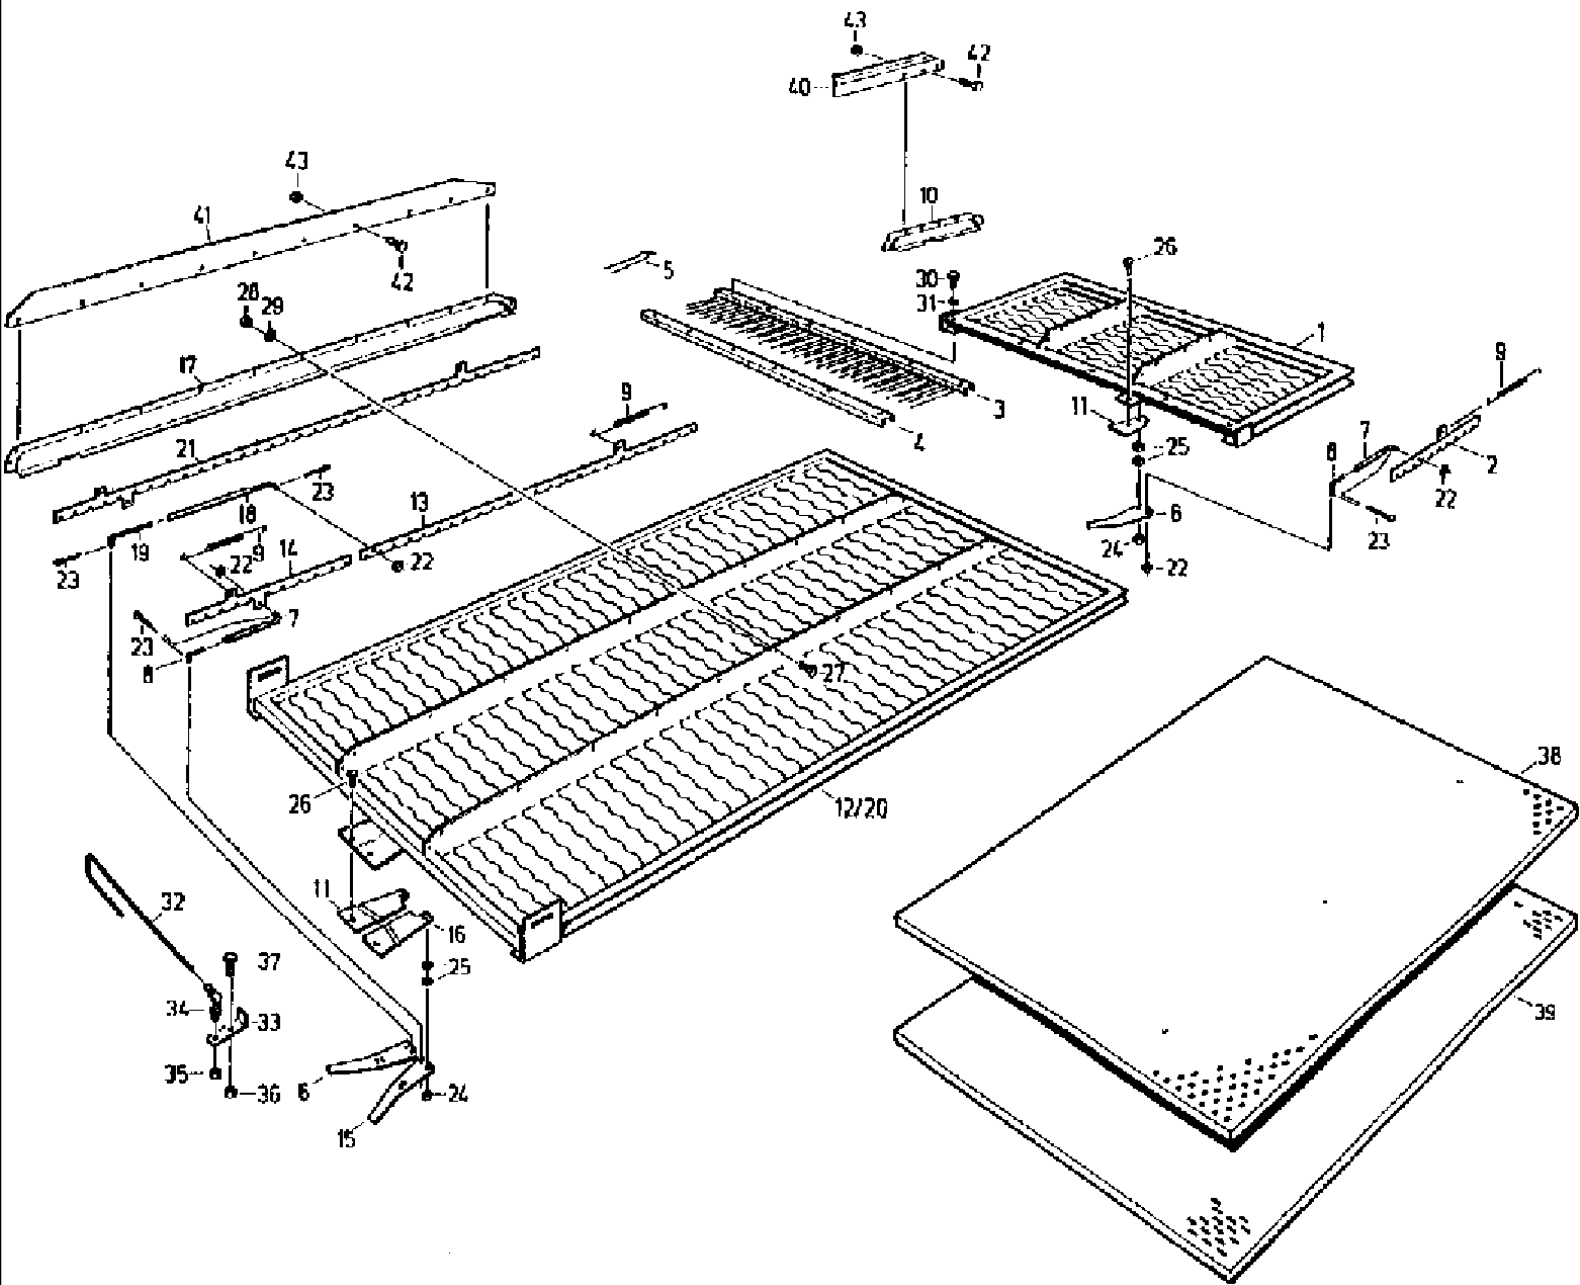

035 CLEANING SIEVES

035 CLEANING SIEVES

сылка	Номер детали	Кол-во	Описание
1	061033476	2	SIEVE, SECTION cascade
2	4247055476	2	SPOOL, VALVE directional control
3	061033484	2	RAKE,
4	061033492	2	CARRIER, support
5	061033515	34	PRONG, tine
6	4247058606	6	LEVER, regulating, f
7	4247057164	6	BAR, control
8	424705197	4	bar
9	4247055314	8	SPRING, TENSION,
10	4247055507	2	COVER, PROTECTIVE,
11	4247058622	4	SEGMENT,
12	061007257	2	SIEVE, GRAIN, flap
13	061007320	2	SPOOL, VALVE directional control
14	4247055347	2	SPOOL, VALVE directional control
15	4247058614	4	LEVER, regulating, g
16	4247058630	4	SEGMENT, g
17	061007337	4	COVER, PROTECTIVE,
18	4247055242	2	BAR, control
19	4247055250	2	BAR,
20	061007361	2	SIEVE, GRAIN, FLAP lower
21	061007441	2	SPOOL, VALVE directional control
22	9960921633	16	WASHER, A 8.4
23	003794520	16	PIN, SPLIT (COTTER), 2.5 x 12
24	86629542	8	NUT, LOCK, M8 x 1.25, CI 8,
25	003783751	16	SPRING, BELLEVILLE, disk, A 16
26	003794553	8	RIVET, 5 x 10
27	9933928931	54	SCREW, hex, M 4 x 10 -8.8
28	9950895496	54	NUT, hex, M 4 -8
29	9961964265	54	DISC, NOTCHED, LOCK toothed, A 4.3
30	86508568	8	SCREW, Hex, M6 x 16, 8.8,
31	9961919927	8	WASHER, SPRING, B 6
32	061008916	2	BAR,
33	060156052	2	LEVER,
34	060501881	2	JOINT, angle, AS 13
35	86629542	2	NUT, LOCK, M8 x 1.25, CI 8,
36	353308	2	NUT, M6 x 1, CI 8,
37	9930977163	2	SCREW, hex, M 6 x 20 -8.8
38	061010814	1	SIEVE, round-hole, Ш 1.5 mm
38	061010822	1	SIEVE, round-hole, Ш 2.5 mm
38	061010830	2	SIEVE, round-hole, Ш 3 mm
38	061010847	2	SIEVE, round-hole, Ш 4.5 mm
38	061010855	2	SIEVE, round-hole, Ш 6 mm
38	061010863	2	SIEVE, round-hole, Ш 9 mm
38	061010871	2	SIEVE, round-hole, Ш 12 mm