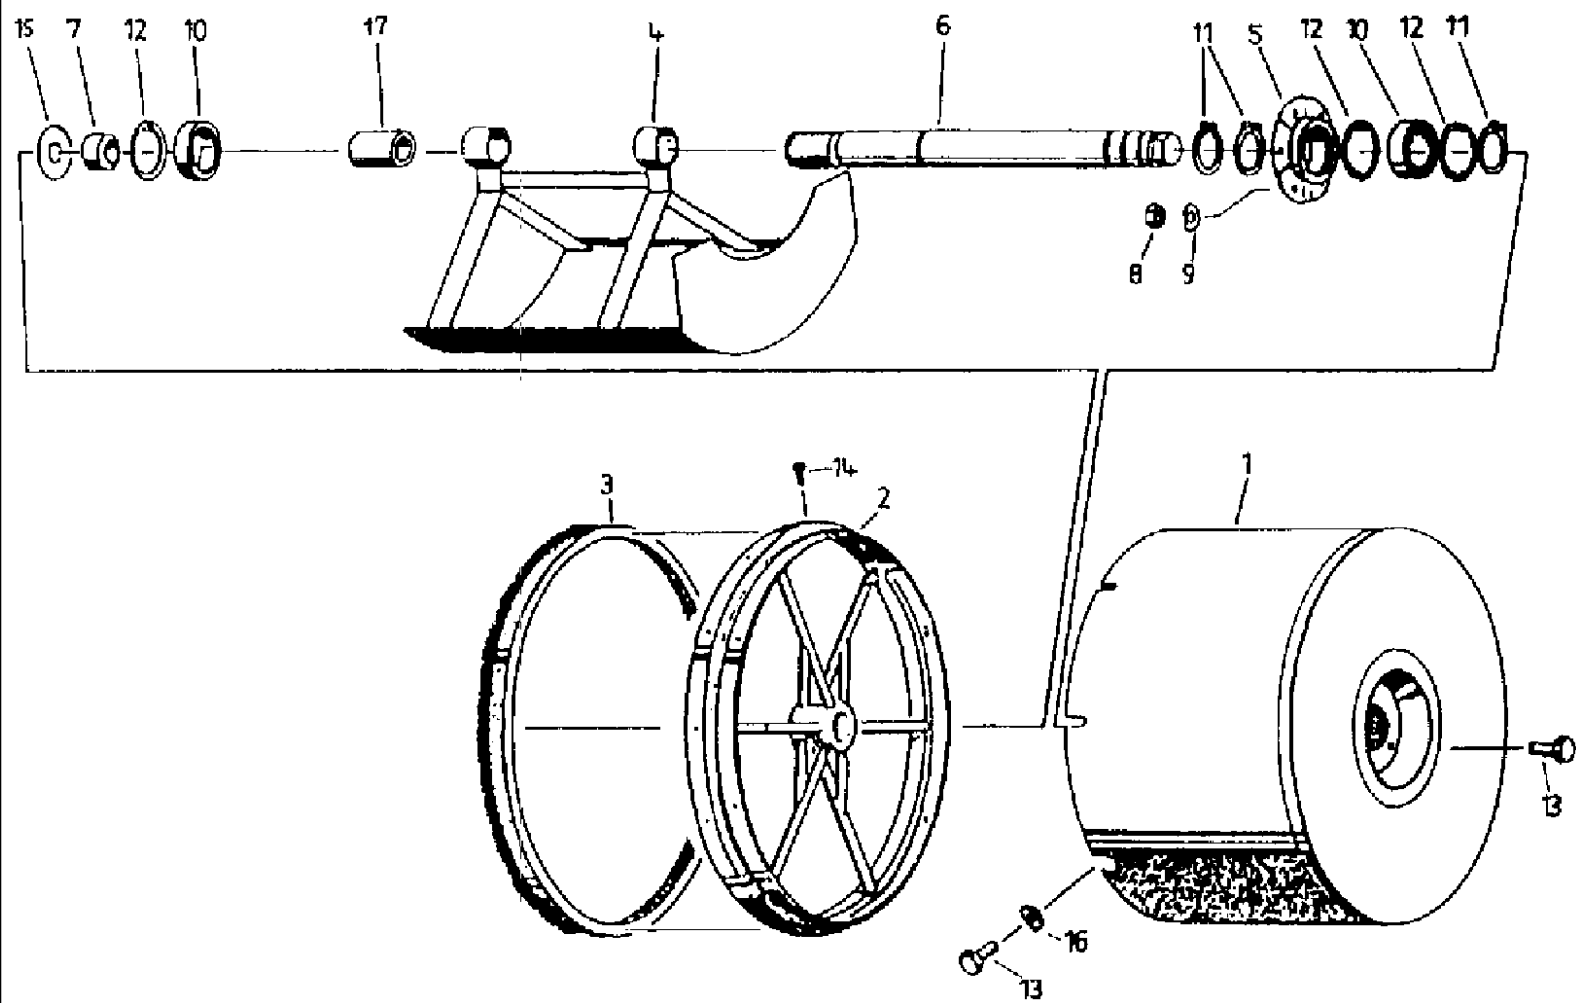

128 SEPARATING DRUM

527 CASE IH COMBINE (1/99-12/99)

128 SEPARATING DRUM

сылка	Номер детали	Кол-во	Описание
1	4270718586	1	DRUM,
2	4260712742	1	SHAFT, DRIVE, ring
3	4260712750	1	BRUSH, sealing
4	4270718594	1	COVER, PROTECTIVE, drum
5	4260701040	1	HOUSING, BEARING,
6	4270718600	1	AXLE,
7	4260701065	1	PAD, WEAR, PIECE pressure
8	006213734	3	NUT, hex, M 6-8
9	9961919927	3	WASHER, SPRING, B6
10	9902892837	2	BEARING ASSY, ball, 6005-2RS
11	9964917192	3	CIRCLIP, 25 x 1.2
12	9964917770	3	CIRCLIP, 47 x 1.6
13	86977726	9	BOLT, Hex, M6 x 12, 8.8,
14	9937986092	5	SCREW sheet metal, B2.9 x 9.5
15	9965920611		SHIM, precision, n.B., 25 x 35 x 1
16	006510228	6	WASHER, B 6.4
17	060168788	1	LANDSIDE, feed