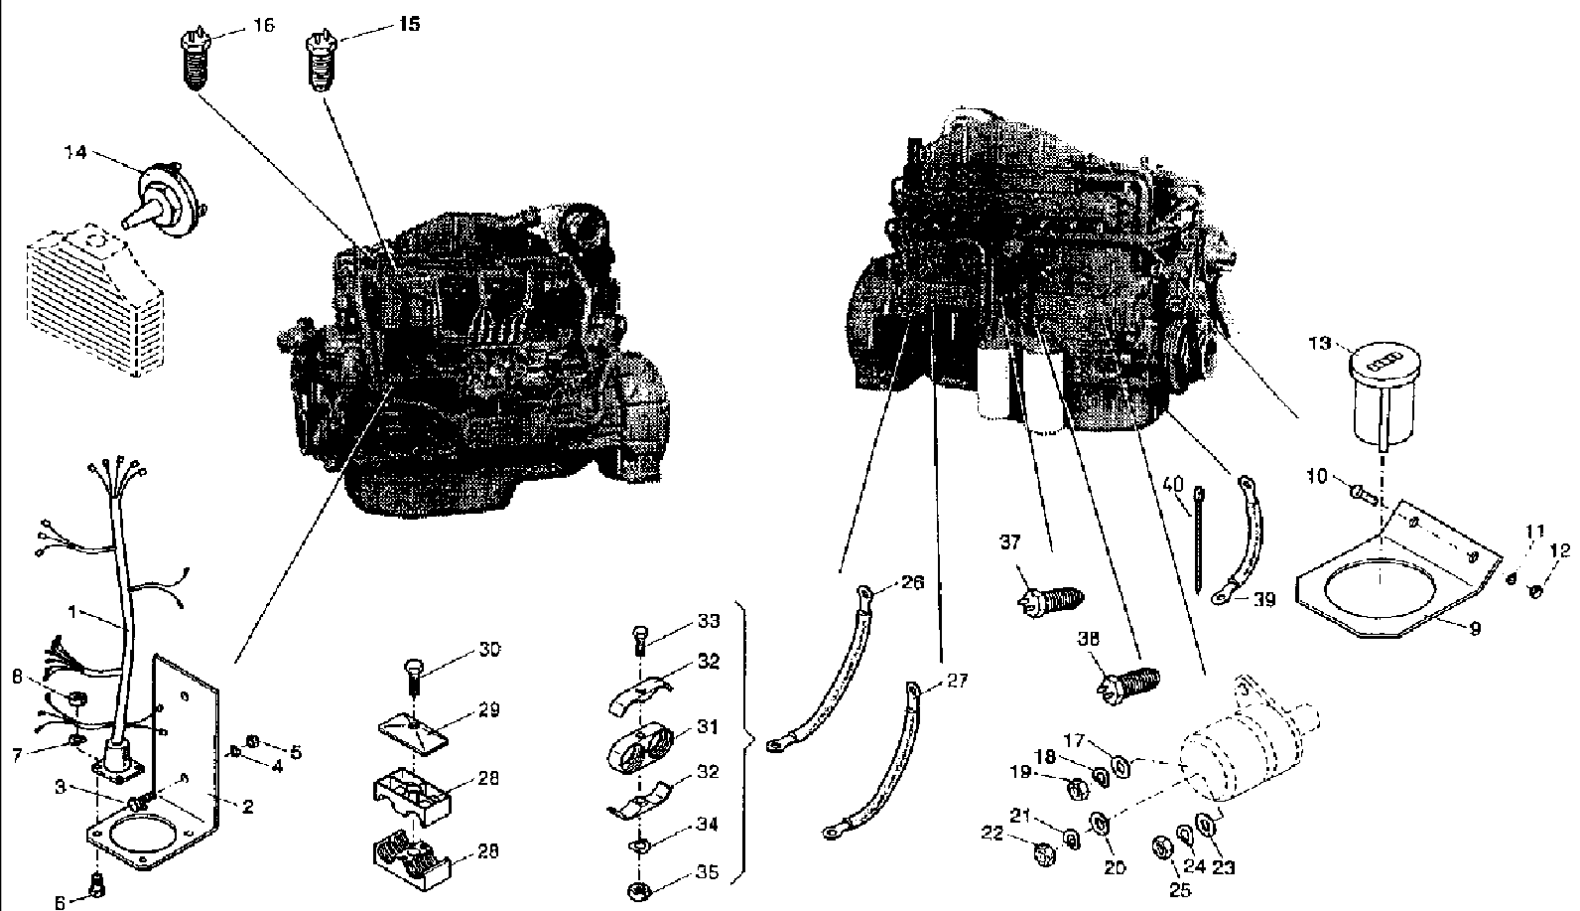

137 ELECTRICAL EQUIPMENT ENGINE

сылка	Номер детали	Кол-во	Описание
1	061069011	1	HARNES, cable
2	061033033	1	RETAINER, pin
3	86977726	2	BOLT, Hex, M6 x 12, 8.8,
4	9961919927	2	WASHER, SPRING, B 6
5	006213734	2	NUT, hex, M 6-8
6	9936938578	4	SCREW, cheese-head, M4 x 16 -5.8
7	9931919896	4	WASHER spring, B 4
8	9950895496	4	NUT, hex, M 4-8
9	061025195	1	BRACKET, HOLDER engine hour counter
10	86977726	2	BOLT, Hex, M6 x 12, 8.8,
11	9961919927	2	WASHER, SPRING, B6
12	006213734	2	NUT, hex, M 6-8
13	003785167	1	HOURMETER,
14	060503297	1	SENSOR, LEVEL cooling water
15	060514162	1	SENDER, TEMPERATURE, PROBE temperature
16	060512170	1	SWITCH temperature
17	9960921633	1	WASHER, A8.4
18	9961920061	1	WASHER, SPRING, B8
19	006213830	1	NUT, hex, M8-8
20	9960921457	1	WASHER, A4.3
21	9961919896	1	WASHER, SPRING, B4
22	9950895496	1	NUT, hex, M 4-8
23	006510927	1	WASHER, A6.4
24	9961919927	1	WASHER, SPRING, B 6
25	006213734	1	NUT, hex, M 6-8
26	4254126724	1	CABLE, LEAD ground
27	9922875301	1	SHIN, LINE connection
28	060505418	2	CIRCLIP, 214/14 PP
29	006646242	1	COVER, plate, GD 2 D
30	060505426	1	SCREW, hex, AS-2D
31	060504788	1	CLAMP, double, LNG3 14/14 PP
32	060505387	2	COVER, plate, DLP 3
33	006341485	1	SCREW, hex, M8 x 35 -8.8
34	9961920061	1	WASHER, SPRING, B 8
35	006213830	1	NUT, hex, M 8-8
37	060516027	1	TRANSMITTER, PROBE oil pressure
38	060516035	1	CONTACT ELECTRO/HYD, SWITCH oil pressure
39	061052606	1	CABLE, LEAD ground
40	060152467	3	CABLE, tie