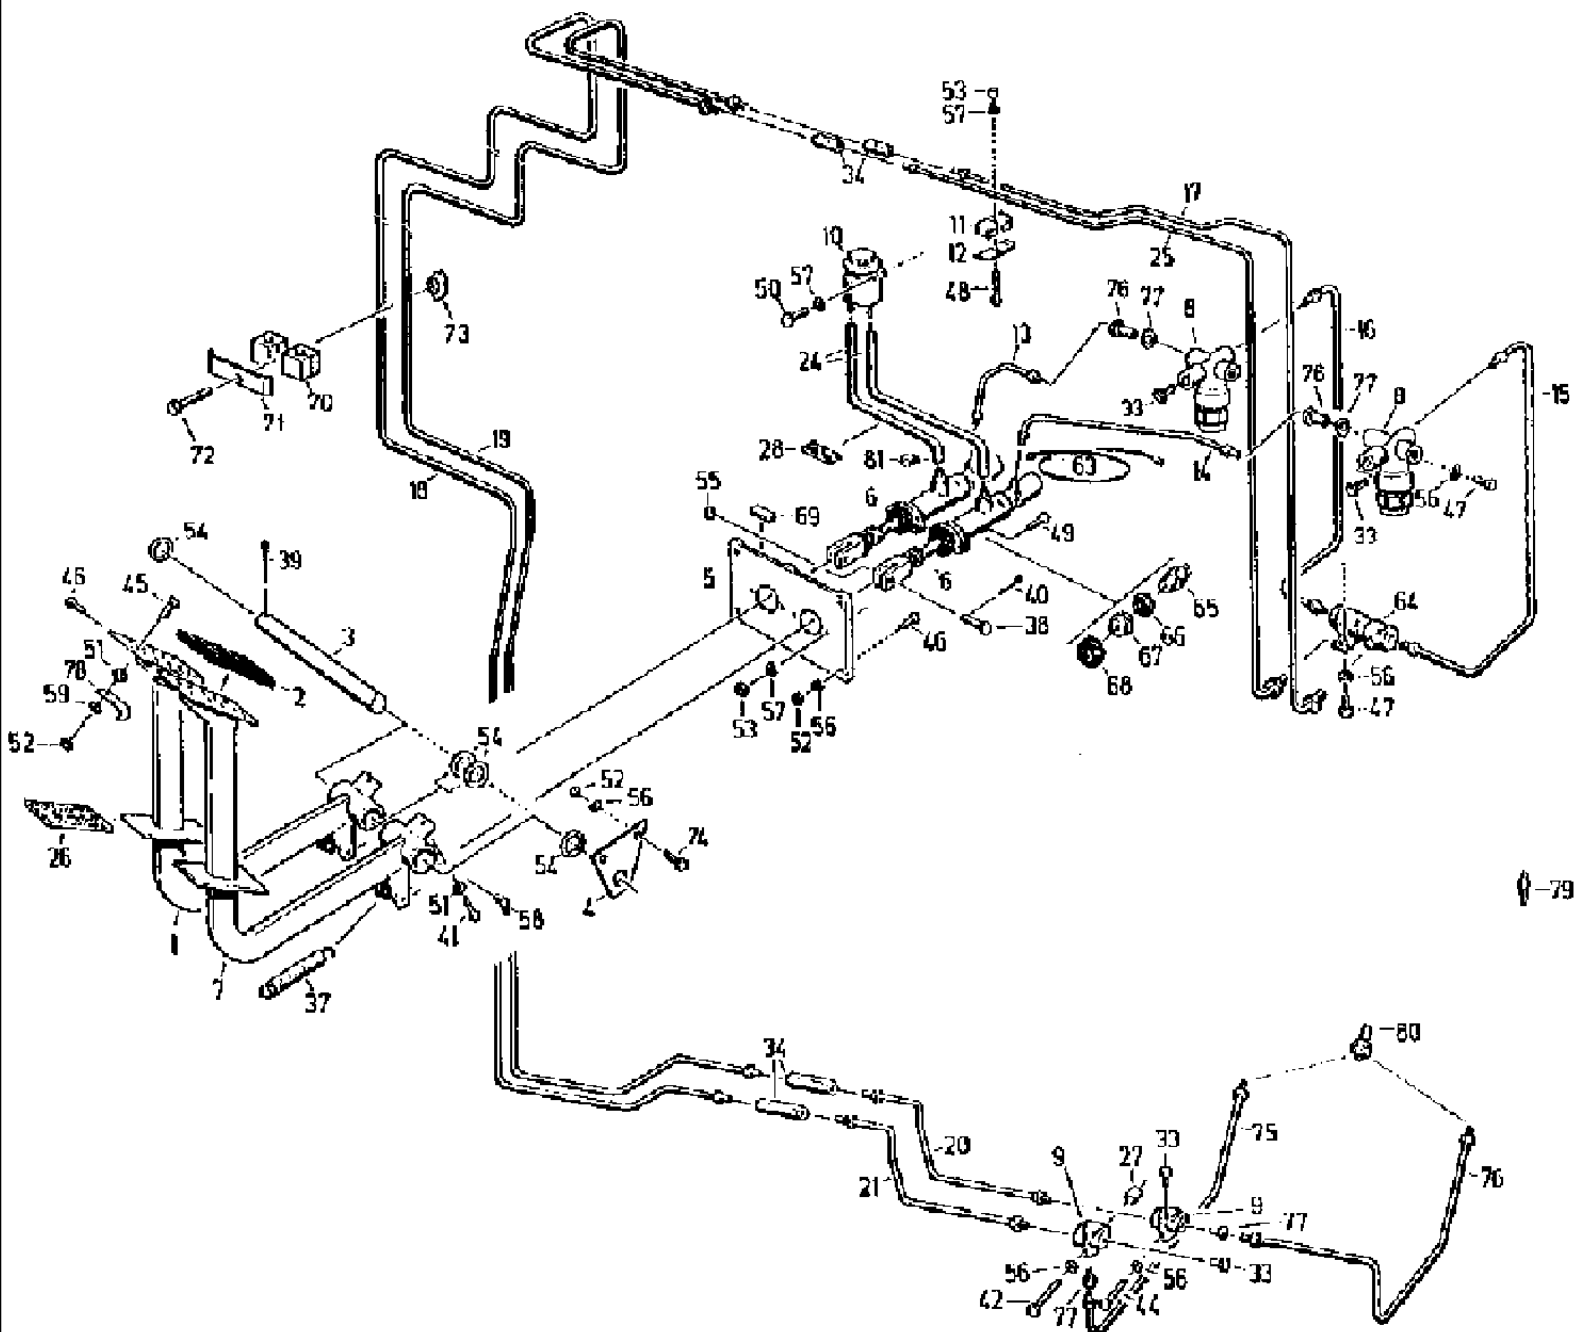

сылка	Номер детали	Кол-во	Описание
1	061017435	1	PEDAL,
2	060504570	2	LINING, pedal
3	4260691326	1	PIN, LARGE, SHAFT pedal
4	4260691342	1	BEARING, SHIELD end
5	4260709513	1	SUPPORT, PLATE retaining
6	4260704002	2	CYLINDER, MASTER, brake, BH 183
7	061017443	1	PEDAL,
8	060513467	2	PRESSURE LIMITER,
9	9916954856	2	distributor, 7 M 10x1
10	4254130448	1	CONTAINER,
11	4260696724	6	PROFILE, FITTING pipe, A 4
12	4250132445	3	SHEET, PLATE clamping
13	061033556	1	BRAKE, pipe
14	060133523	1	PIPE brake
15	061033548	1	BRAKE, pipe
16	061033531	1	BRAKE, pipe
17	060084077	1	BRAKE LINE, 4
18	061026733	1	BRAKE, pipe
19	061026741	1	BRAKE, pipe
20	061026790	1	BRAKE, pipe
21	061026774	1	BRAKE, pipe
22	061028710	1	BRAKE, pipe
23	061028702	1	TUBE, HYD, brake
24	061015337	2	HOSE, H
25	060084052	1	BRAKE LINE, 3
26	061017407	2	PACKING rubber
27	4240026316	1	BUSHING,
28	060167988	2	PAD, RUBBER, plate
33	4260696747	4	PLUG screw, A98
34	0044004631	4	FITTING pipe
37	9974883652	2	SPRING tension, A 2, 8 x 30 x 16 Aa2
38	9949863072	2	PIN, LARGE, bolt, 10 h11 x 30 x 24
39	9963950627	4	PIN, SPLIT (COTTER), 6.3 x 40
40	9963949762	2	PIN, SPLIT (COTTER), 3.2 x 16
41	006334131	2	SCREW, hex, M 8 x 45-8.8
42	9933930331	1	SCREW, hex, M 8 x 40 -8.8
44	9933929173	1	BOLT, Hex, M8 x 25, 8.8, hex, M 8 x 25 -8.8
45	9941934681	1	SCREW, countersunk, M 8 x 25 -5.8
46	9933959415	8	SCREW, hex, M 8 x 22 -8.8
47	9933929797	3	SCREW, hex, M 8 x 12 -8.8
48	9933929450	3	SCREW, hex, M 6 x 30 -8.8
49	9930977163	4	SCREW, hex, M 6 x 20 -8.8
50	9933929161	2	SCREW, hex, M 6 x 10 -8.8
51	9950896038	3	NUT, hex, M 8-05