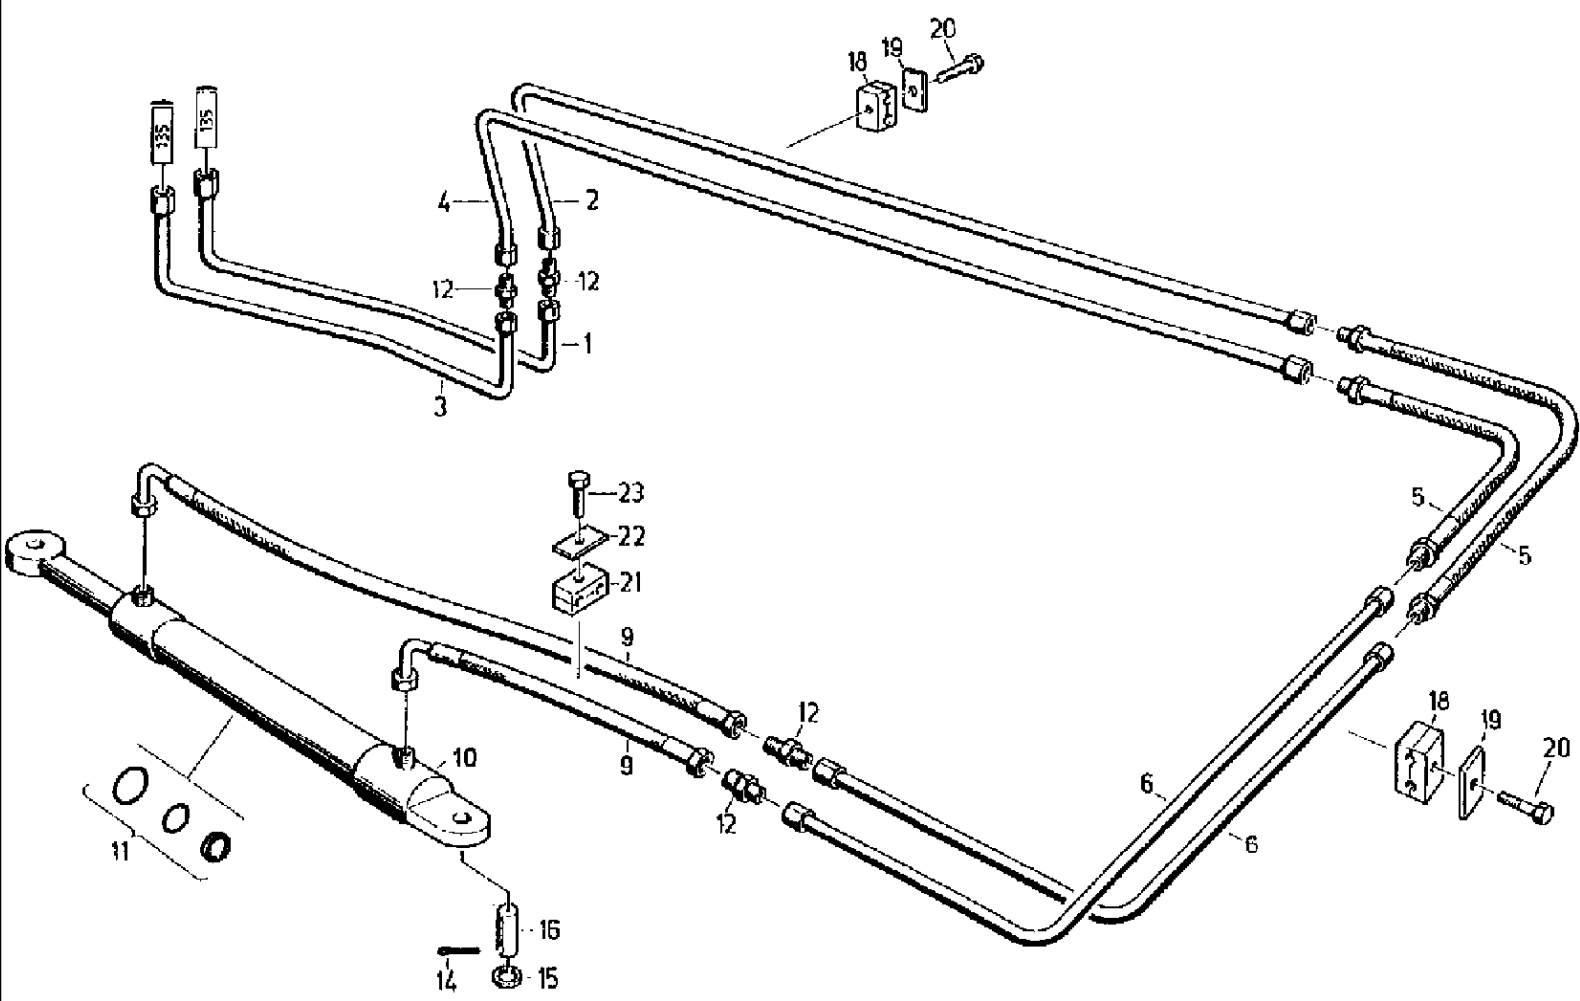

сылка	Номер детали	Кол-во	Описание
1	061033732	1	TUBE, HYD, ARA 1.1
2	061010590	1	TUBE ASSY., ARA 1.2
3	061033740	1	TUBE, HYD, ARB 1.1
4	061010621	1	TUBE ASSY., ARB 1.2
5	003793673	2	HOSE, PHD 206 x 630 HL HL
6	061010605	2	TUBE, HYD, ARA 2
9	003799115	1	HOSE, PHD 206 x 1100 AOL AOL90
10	061031595	1	CYLINDER ASSY., 50/25 x 480
11	060518133	1	KIT, GASKET, 50/25
12	9969946801	3	UNION, XG 8-L
13	003432722	2	ADAPTER, screwing, GE8-L/R3/8-ED
14	9963950274	4	PIN, SPLIT (COTTER), 5 x 32
15	061032756	4	SPACER, disk
16	9949864924	2	PIN, LARGE, bolt, 20 x 70 x 54
18	006646187	6	CIRCLIP, 108/08 PP
19	006646291	6	COVER, plate, GD 1 D
20	9933959987	6	SCREW, hex, M 6 x 35 -8.8
21	006646170	1	CIRCLIP, 216/16 PPH
22	006646242	1	COVER, plate, GD 2 D
23	006341485	1	SCREW, hex, M 8 x 35 -8.8