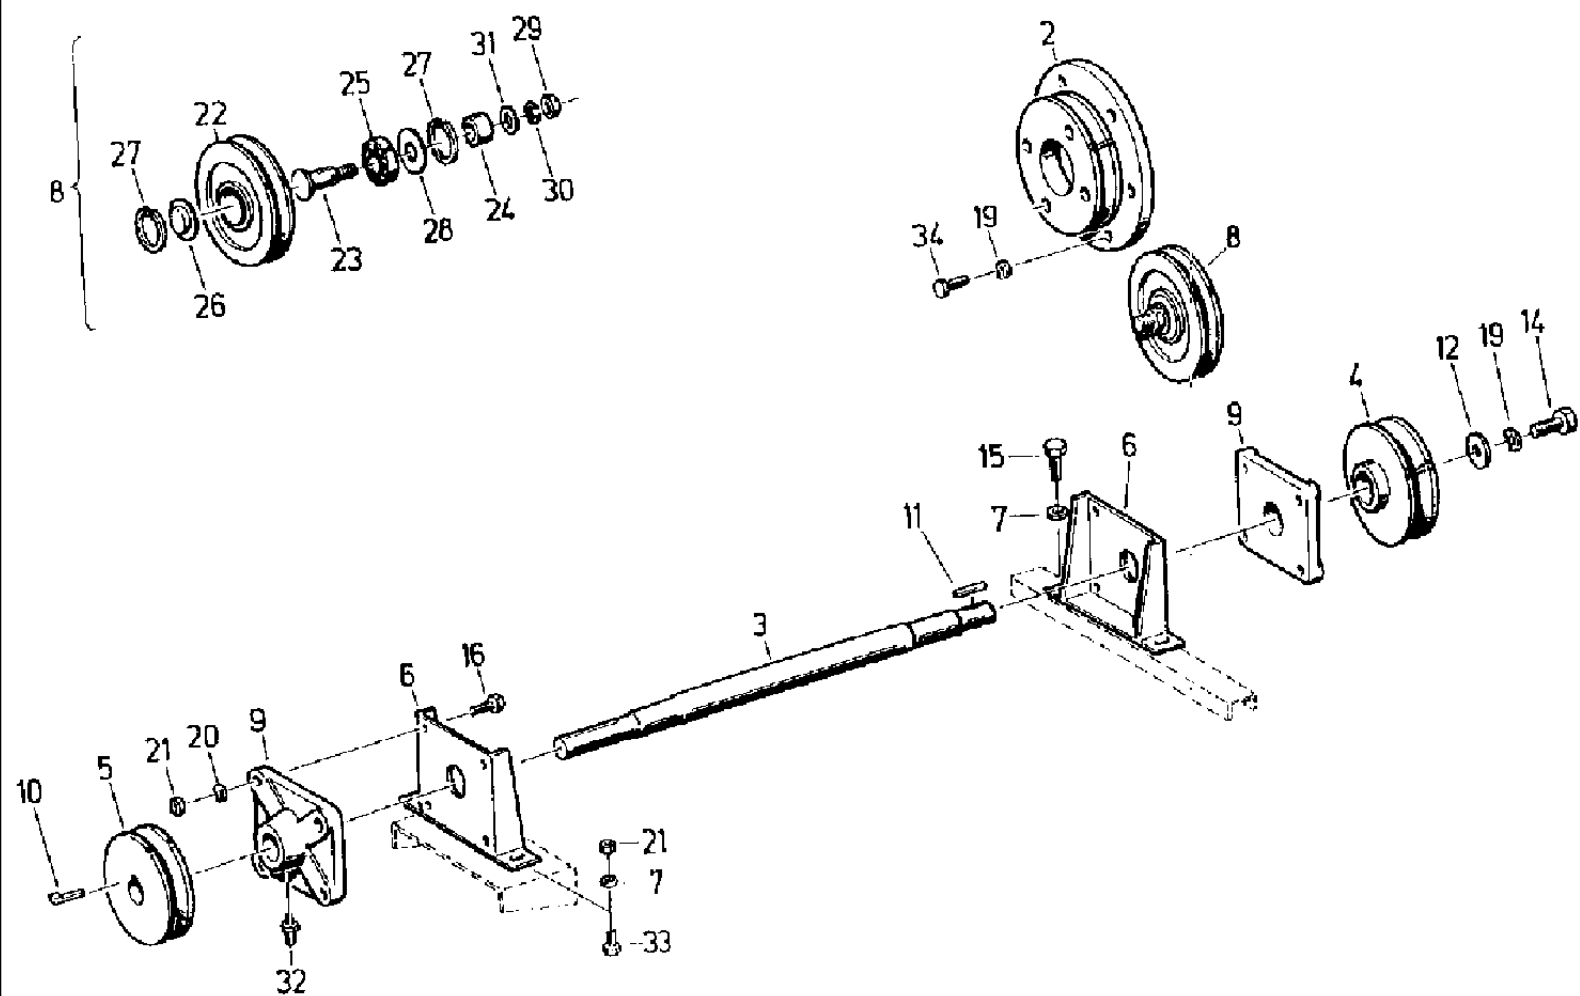

124 ENGINE MOUNT

124 ENGINE MOUNT

сылка	Номер детали	Кол-во	Описание
1	061013134	1	CROSSBAR, BRACKET engine
2	061013183	1	FASTENER, engine, f
3	061013191	1	FASTENER, engine, f
4	061013310	1	FASTENER, engine, g
5	0610133433	1	MOUNT engine, g
6	4270721210	1	LEVER, ARM tensionin, g
8	4221611488	1	CABLE, BATTERY (NEG), mass
9	061013464	1	STANCHION, BAR draw
10	061013482	1	plate
11	4240033950	4	DAMPER, HITCH, SPRING rubber
12	4240030193	2	BUSHING,
13	003792133	4	SHIM, precision, 17 x 24 x 1.5
14	9964917143	1	CIRCLIP, 16 x 1
15	9974976617	1	SPRING, TENSION, B2, 8 x 25 x 40 Aa
16	16043224	24	BOLT, Hex, M8 x 16, 8.8, Full Thd,
17	120104	1	SCREW, Hex, M8 x 20, 8.8,
18	9964962783	25	WASHER, B 8.4
19	9961920061	25	WASHER, SPRING, B 8
20	006213830	6	NUT, hex, M 8-8
21	006346666	4	BOLT, Hex, M12 x 30, 8.8, hex, M 12 x 30 -8.8
22	9999853125	6	PLATE, LOCKING, washer, VSF M 12
23	337475	4	NUT, M12, CI 10, hex, M 12-8
24	9933932911	8	SCREW, hex, M16 x 30 -8.8
25	9935961328	2	SCREW, hex, M 20 x 1, 5 x 40 -8.8
26	9950896946	2	NUT, hex, M 20 x 1, 5-8
27	9961924563	2	DISC, NOTCHED, toothed lock, J 21
28	9934959141	4	SCREW, hex, M 16 x 1, 5 x 30 -8.8
29	9999853133	12	PLATE, LOCKING, washer, VSF M 16
30	003794674	8	SCREW, cylinder, M 12 x 25 -8.8
31	003794682	8	PLATE, LOCKING, washer, VSF Z 12
32	006346666	2	BOLT, Hex, M12 x 30, 8.8, hex, M 12 x 30 -8.8
33	006501557	2	WASHER, SPRING, B 12
34	337475	9	NUT, M12, CI 10, hex, M 12-8
35	100016	2	NUT, M10, CI 8,
36	061029857	1	HOOK, cabstan
37	061029865	1	PLATE,