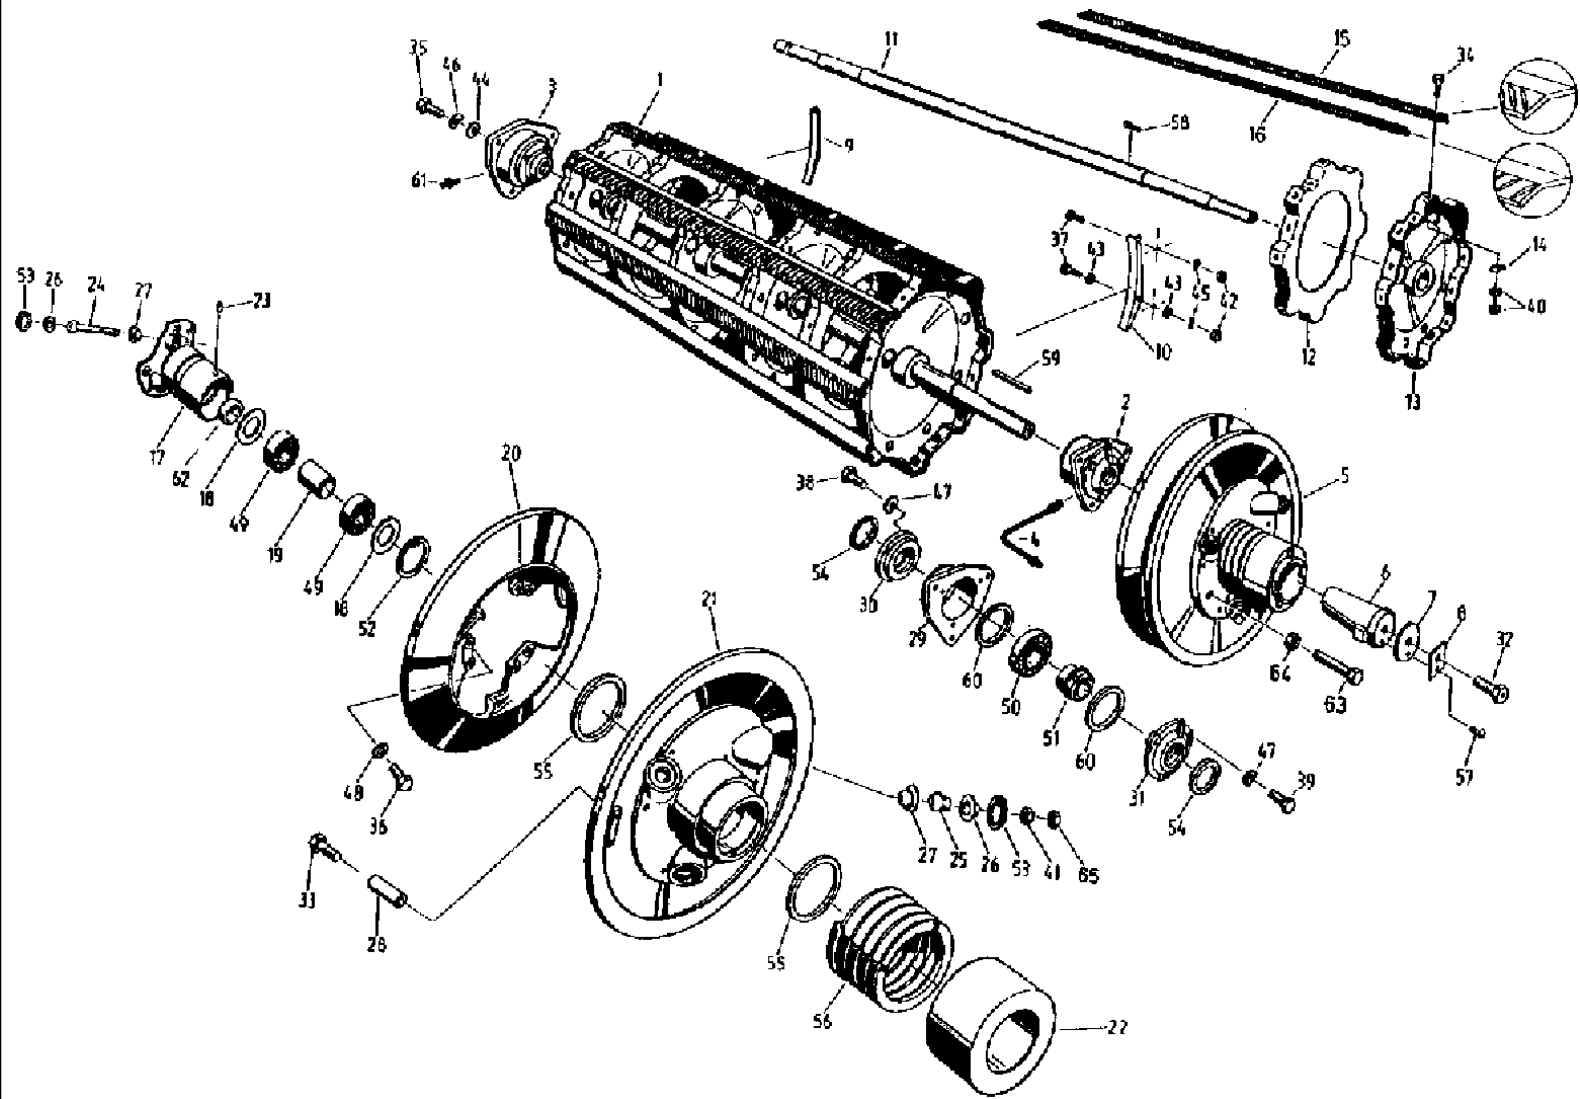

027 DRUM

сылка	Номер детали	Кол-во	Описание
1	4270718867	1	DRUM, cylinder
2	061001540	1	BEARING, g
3	061001573	1	BEARING ASSY, f
4	4270718891	1	LINE, PIPING lubricant, g
5	061031722	1	PULLEY ASSY., VAR-DRIVE cylinder
6	060169120	1	DRIVE DOG,
7	060159988	1	WASHER,
8	060159996	1	PLATE, LOCKING,
9	4221617926	1	SLAT, STRIP cover
10	4221617934	1	SLAT, STRIP cover
11	4270718922	1	SHAFT,
12	4221627983	2	HUB cylinder
13	4270718914	4	DRUM, HUB cylinder
14	4221618092	16	BLOCK, shim
15	4270718930	4	BAR, RIBBED, cylinder, g
16	4270718947	4	BAR, RIBBED, cylinder, f
17	4260703034	1	HUB,
18	060168626	2	SEAL WASHER,
19	4270718963	1	BUSHING,
20	061031730	1	DISC, PULLEY, half, vari-drive
21	061031763	1	DISC, PULLEY, half, vari-drive
22	4260690542	1	SLEEVE, spring
23	4260690550	3	STUD, pin
24	061031796	3	BALL, with tie rod
25	4240025524	3	BALL, with socket
26	4240029786	6	CUP, BALL, seat
27	4240029794	6	CUP, BALL, seat
28	4240029800	3	BUSHING,
29	4270718971	2	HOUSING, BEARING,
30	061001557	2	COVER,
31	061001565	2	COVER,
32	4221617918	1	SCREW, hex
33	9933933672	3	SCREW, hex, M 12 x 80 -8.8
34	006347281	48	SCREW, hex, M 12 x 50 -10.9
35	9933932028	6	BOLT, Hex, M12 x 35, 8.8, hex, M 12 x 35 -8.8
36	9933931123	6	BOLT, Hex, M10 x 30, 8.8, hex, M 10 x 30 -8.8
37	120104	4	SCREW, Hex, M8 x 20, 8.8,
38	86977726	6	BOLT, Hex, M6 x 12, 8.8,
39	86508568	6	SCREW, Hex, M6 x 16, 8.8,
40	337475	96	NUT, M12, CI 10,
41	100016	3	NUT, M10, CI 8,
42	006213830	4	NUT, hex, M 8 -8
43	4260689114	4	WASHER,
44	4250132814	6	WASHER,