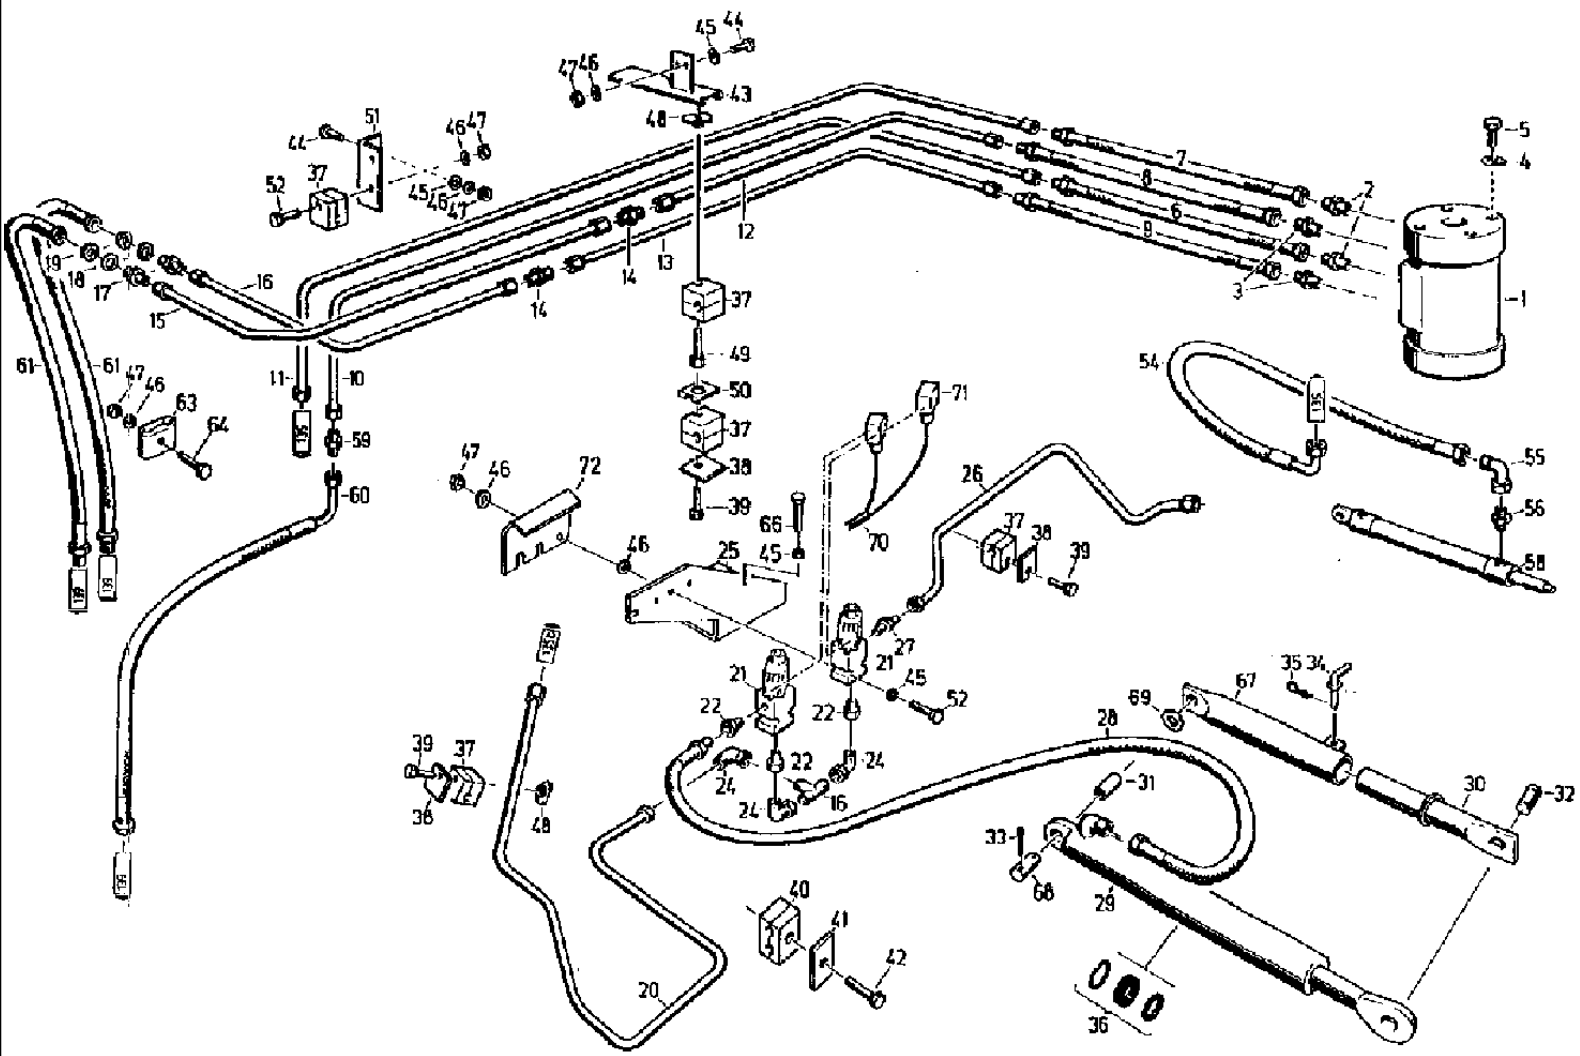

086 OIL TANK

сылка	Номер детали	Кол-во	Описание
1	061051461	1	TANK, Pa-50 I
2	060142207	1	FRAME,
3	061065780	1	GASKET, flat
4	061052108	1	ADAPTION, ARGO-INF, nipple
5	060527087	1	O-RING, 88 x 3
6	061051654	1	FILTER, return
7	060526945	1	FILTER, ELEMENT, 320
8	060527062	1	COVER, locking
9	060527095	1	INDICATOR, MONITORING contamination
10	003781243	1	ADAPTER, FITTING male-end, GE35-LR
11	060522982	1	FITTING, g-type, RED35/28-L
12	9937939030	4	SCREW, cheese-head, M 10 x 25
13	9999853117	4	PLATE, LOCKING, washer, VSF M 8
14	9933929715	4	SCREW, hex, M 8 x 18
15	072072166	1	SHEET, SEAL, flat
16	9907916118	1	O-RING, 22 x 5
17	072051780	1	FILTER, ventilation, TBF
18	060512835	1	SHARE, LARGE, SWITCH float
19	060526793	3	SCREW, cheese-head, M 5 x 20
20	9970908312	1	GASKET, ring, A 14 x 18 VF
21	061051687	1	CONNECTION, earth
22	060511408	1	SWITCH, temperature, 92C
23	9907915455	2	O-RING, 40 x 3
24	060526648	1	O-RING, 50 x 3
25	9907915584	1	O-RING, 56 x 3
26	061051566	2	RING, 22-L
27	061051574	1	RING, 28-L
28	061051582	1	RING, 35-L
29	003784961	1	ADAPTER, screwing, GE 18-LM
30	003433475	1	ADAPTER, screwing, GE 22-LM
31	060515376	1	CONNECTION screwing, GE 28-LM
32	003433418	1	ADAPTER, screwing, GE 35-LM
33	060515251	1	VALVE, CHECK, non-return
34	061051701	1	BAND, STRIP rubber
35	061051494	1	ANCHOR, fastening
36	120104	4	SCREW, Hex, M8 x 20, 8.8,
37	16043224	4	BOLT, Hex, M8 x 16, 8.8, Full Thd,
38	006344037	1	BOLT, Hex, M10 x 25, 8.8, hex, M 10 x 25 -8.8
39	9999853117	8	PLATE, LOCKING, washer, VSF M 8
40	4221620616	2	WASHER,
41	9999853094	1	PLATE, LOCKING, washer, VSF M 10
42	100016	1	NUT, M10, CI 8,
43	006213830	8	NUT, hex, M 8
44	007067064	1	CLAMP, cable