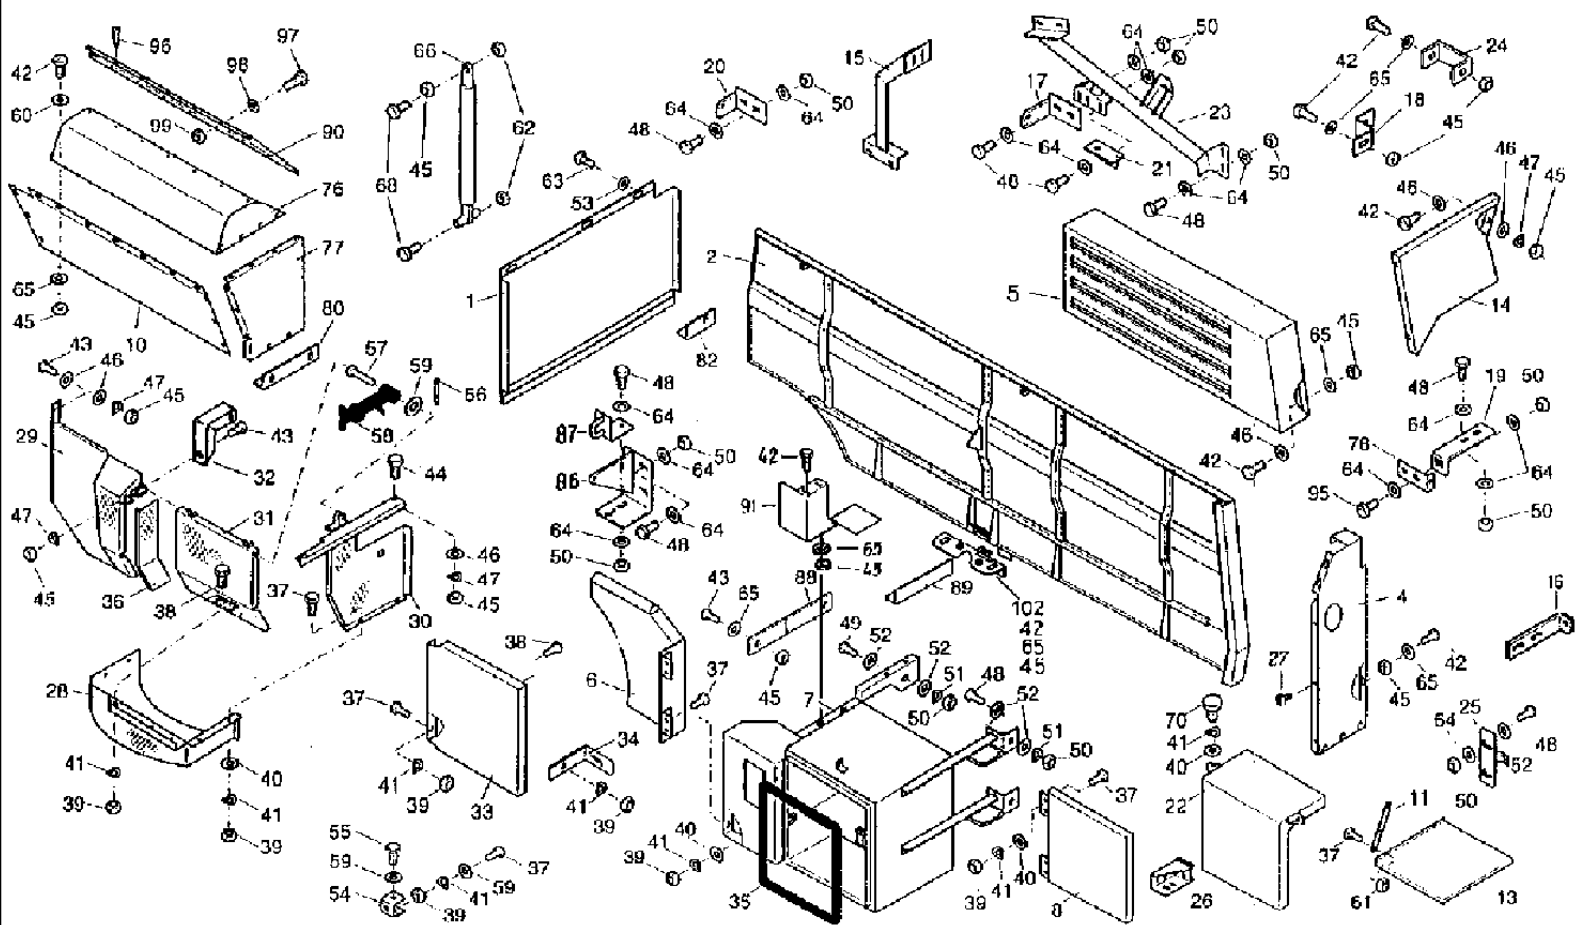

066 COWLING, LEFT

сылка	Номер детали	Кол-во	Описание
1	061052220	1	PARTITION, front, f
2	061018331	1	PANEL, SIDE, hinged, f
4	061028085	1	WALL,
5	061050950	1	SHROUD ASSY., COWLING engine
6	061051084	1	COVER,
7	060152596	1	BOX, tool
8	4260709458	1	PANEL, SIDE, PANEL lateral
10	061022102	1	COVER, PROTECTIVE, screen
11	4260703411	2	SUPPORT,
13	4260709466	1	FLAP,
14	4270719810	1	DIVIDER, part or rear wall
15	061027043	1	SUPPORT,
16	061029375	1	STAY, strud
17	061020680	2	HOLDER, trestle
18	061051027	1	STAY, brace
19	4260707858	1	ANGLE BAR,
20	061020711	1	ANCHOR, fastening
21	061052591	1	ANGLE BAR,
22	061004125	1	COVER,
23	4270719868	1	RETAINER,
24	061051010	1	STAY, bow
25	4240028213	2	SUPPORT, mount
26	4032804250	2	BLANK-OFF PLUG, closure
27	0030670468	5	BUMPER, PIECE stop
28	4270719956	1	PAN, f
29	4270720000	1	PANEL, SIDE, guard, f
30	4270719964	1	COVER, rear panel, f
31	4270719972	1	FLAP,
32	060069078	1	ANGLE BAR,
33	4270719915	1	GUARD, f
34	4260709208	2	ANGLE BAR,
35	4260709425	1	RUBBER SEAL,
36	4270722822	1	PARTITION, front
37	86508568	18	SCREW, Hex, M6 x 16, 8.8,
38	9933958584	8	SCREW, hex, M 6 x 18 -8.8
39	006213734	26	NUT, hex, M 6-8
40	006510228	16	WASHER, B 6.4
41	9961919927	27	WASHER, SPRING, B 6
42	16043224	41	BOLT, Hex, M8 x 16, 8.8, Full Thd,
43	120104	5	SCREW, Hex, M8 x 20, 8.8,
44	9933929173	3	BOLT, Hex, M8 x 25, 8.8, hex, M 8 x 25 -8.8
45	006213830	52	NUT, hex, M 8-8
46	4260689114	22	WASHER,
47	9961920061	23	WASHER, SPRING, B 8