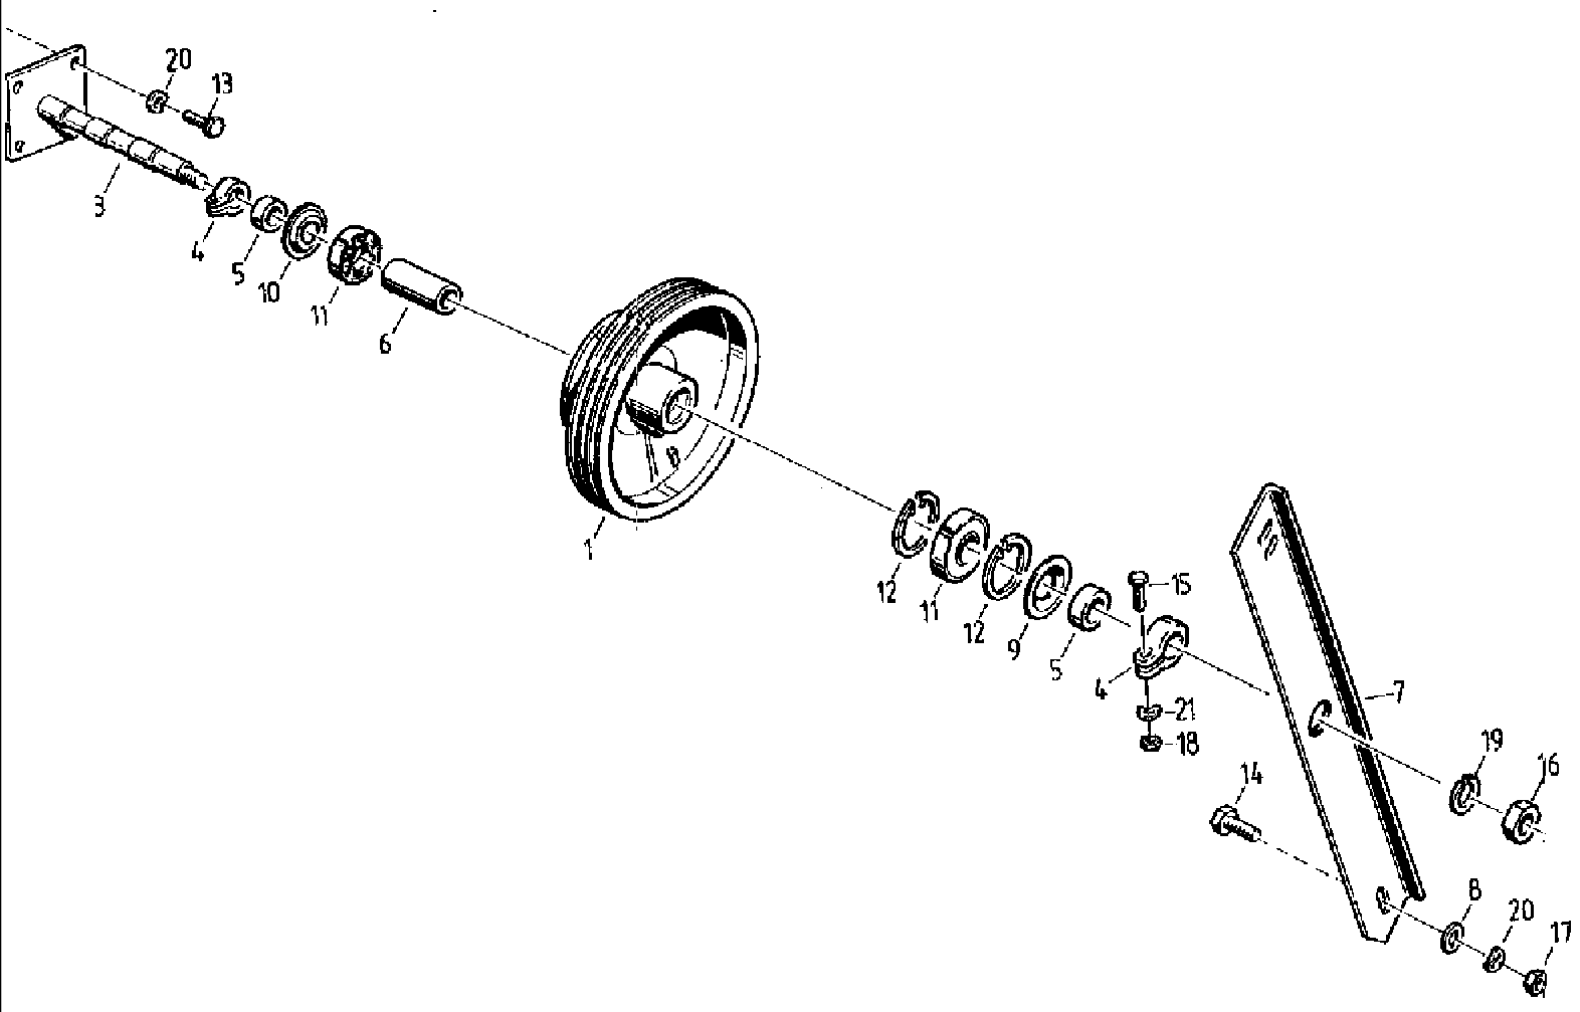

058 IDLER PULLEYS RIGHT

сылка	Номер детали	Кол-во	Описание
1	061009033	1	DIPPER, lever
2	4270722180	1	BEARING,
3	4270722203	1	AXLE,
4	4260709601	1	CARRIER, support
5	4260696074	1	RAIL, BOW tensioning
6	061009371	1	SHIN, STIRUP folding
7	061009388	1	BUSHING,
8	4270722590	2	CONNECTOR, TERMINAL, PIECE securing, front
9	020517718	2	RING, bush
10	424022691	1	roll
11	4240022675	1	AXLE,
12	4110085640	3	SEAL WASHER,
13	9902890400	2	BEARING, ball, 6204
14	9902890642	3	BEARING, ball, 6204 RS
15	9904858931	3	cover, 47
16	9964917770	6	CIRCLIP, 47 x 1.6
17	4240022683	1	BUSHING,
18	4221607780	1	ROLLER, SHIFTER,
19	9964917168	1	NUT, 20 x 1.2
20	003617056	2	NIPPLE, LUBE, M8 x 1, AM 8 x 1
21	4250125212	1	ROLLER, SHIFTER,
22	4250125220	1	BUSHING,
23	9949865572	1	PIN, LARGE, bolt
24	9953928735	1	SCREW, eyelet
25	061005392	1	SPRING, TENSION,
26	006213830	15	NUT, hex, M 8-8
27	060525341	2	RING, LOCKING, adjusting, A 28
28	4260678114	23	washer
29	003784502	2	PIN, PLUG thread, M 8 x 10 -45 H
30	9999853174	1	PLATE, LOCKING, washer, VSF B 12
32	337475	2	NUT, M12, CI 10, hex, M 12-8
33	120104	4	SCREW, Hex, M8 x 20, 8.8,
34	9932930478	2	SCREW, hex, M 8 x 60 -8.8
35	9933959415	5	SCREW, hex, M 8 x 22 -8.8
36	9961920061	13	WASHER, SPRING, SPARING plate, B 10.5
37	9933931180	2	BOLT, Hex, M10 x 35, 8.8, hex, M 10 x 35 -8.8
38	100016	2	NUT, M10, CI 8,
39	4221620616	2	WASHER,
40	9961920004	2	WASHER, SPRING, B 10.5-St
41	999985174	1	WASHER locking, VSF B 12
42	020797274	1	TIGHTENER SHEAVE, PULLEY tension
43	4240022706	1	TIGHTENER SHEAVE, PULLEY tension