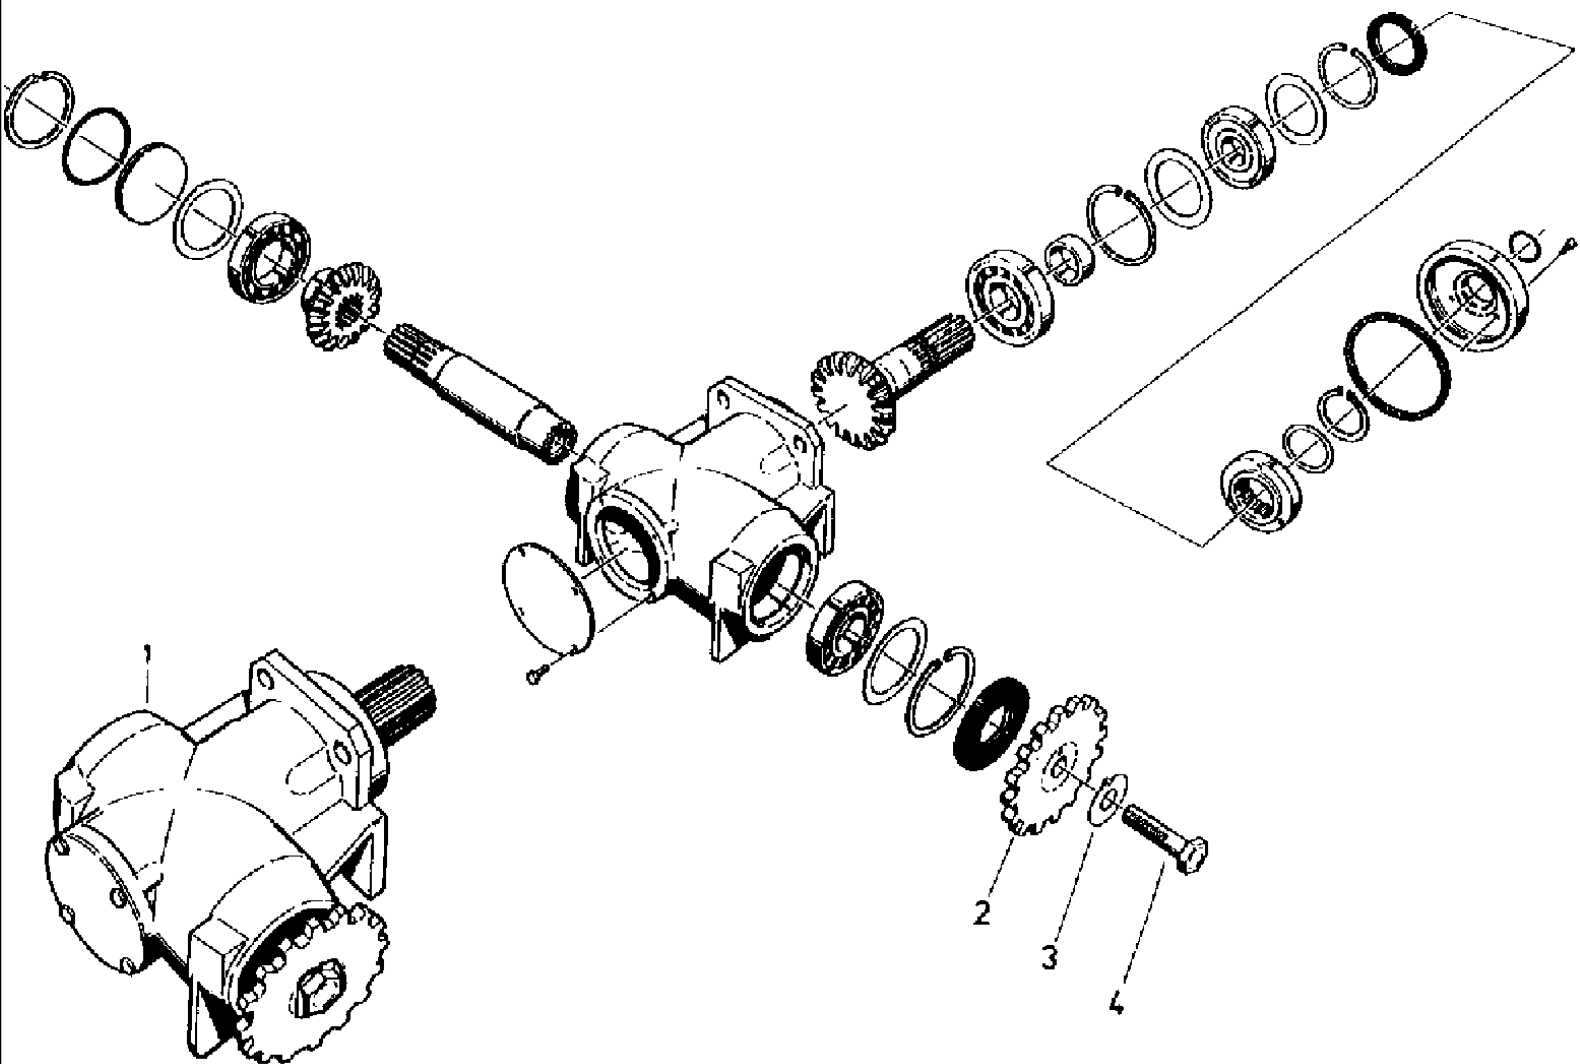

527 CASE IH COMBINE (1/99-12/99)

109 BEVEL GEAR TRAIN - ASCENDING AUGER, BOTTOM

сылка	Номер детали	Кол-во	Описание
1	020053012	1	GEAR, TRANSMISSION bevel wheel
1	060194291	1	GEAR, TRANSMISSION bevel wheel
2	4260687940	1	DRIVE SPROCKET,
3	9962923666	1	PLATE, LOCKING, washer, 17
4	9934933181	1	SCREW, hex, M 16 x 1, 5 x 55 -8.8