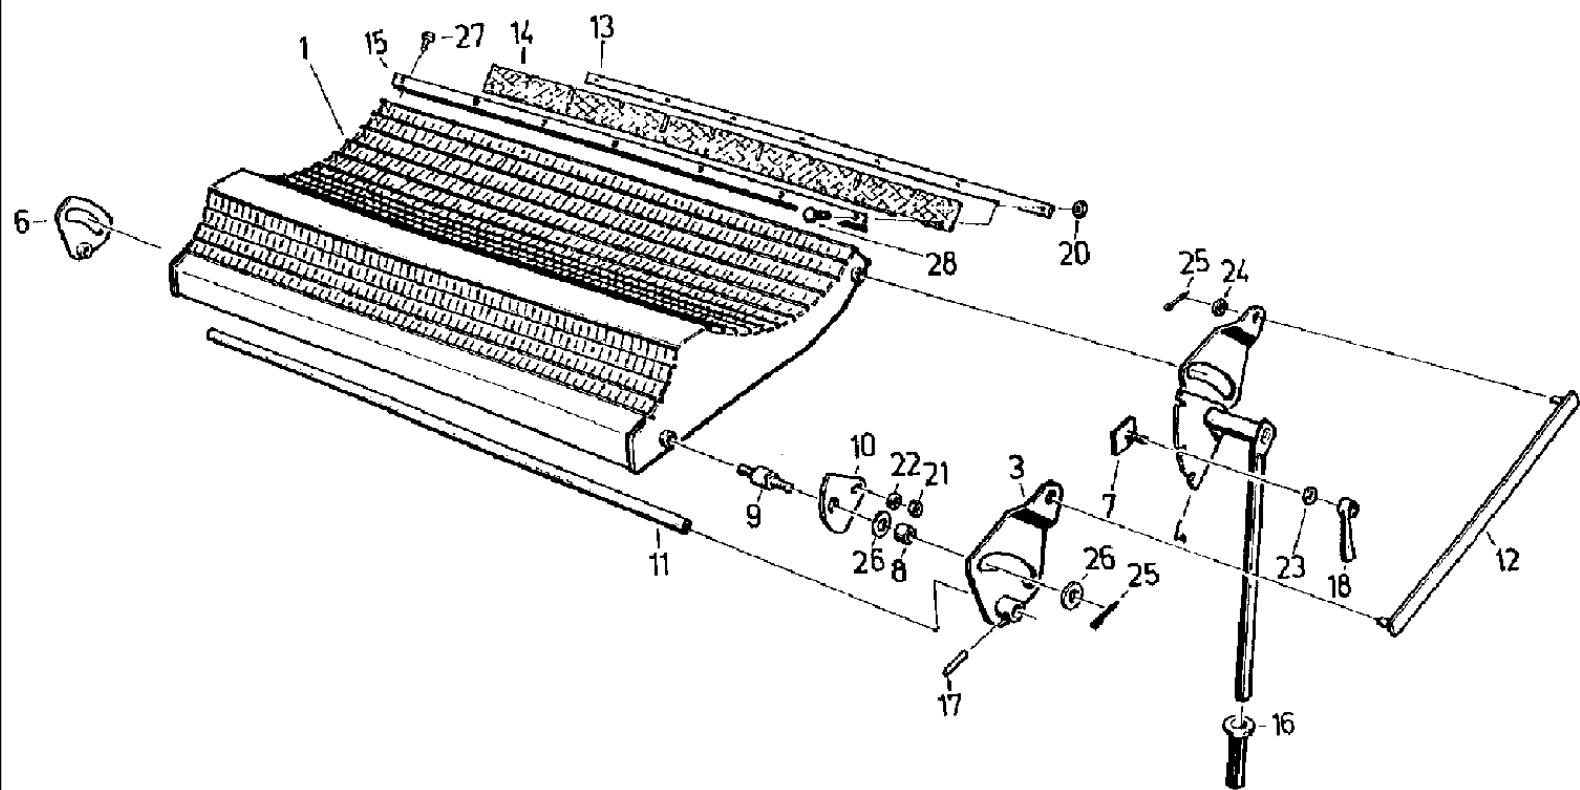

030 SEPARATOR

030 SEPARATOR

сылка	Номер детали	Кол-во	Описание
1	061002148	1	SEPARATOR,
3	060171783	1	LEVER, eccentric, f
4	060171806	1	LEVER, adjusting
6	061002123	2	LEVER, eccentric, g
7	060140736	1	JUNCTION BOX, BLOCK screw
8	060140752	4	ROLLER, SHIFTER,
9	060140760	4	PIN, LARGE, bolt
10	060140777	4	PANEL, PLATE cover
11	061002115	2	SHAFT,
12	060140711	1	BRAKE, ROD connecting
13	061002211	1	RAIL,
14	061002197	1	RUBBER, plate
15	061002203	1	HOLDER, angle
16	060505635	1	GRIP,
17	003784422	4	SPLIT PIN/SAFETY PIN, 6 x 36
18	9910883602	1	HANDLE, tapered, N 100
21	86629542	12	NUT, LOCK, M8 x 1.25, CI 8,
22	9960921633	4	WASHER, A 8.4
23	9964924175	1	WASHER, A 13
24	9960922353	2	WASHER, A 17
25	006402361	6	PIN, SPLIT (COTTER), 4 x 25
26	003784430	8	WASHER, A 17
27	003783688	6	SCREW, verbus, M 10 x 16
28	9945926268	8	SCREW, round head, M 8 x 25 -8.8