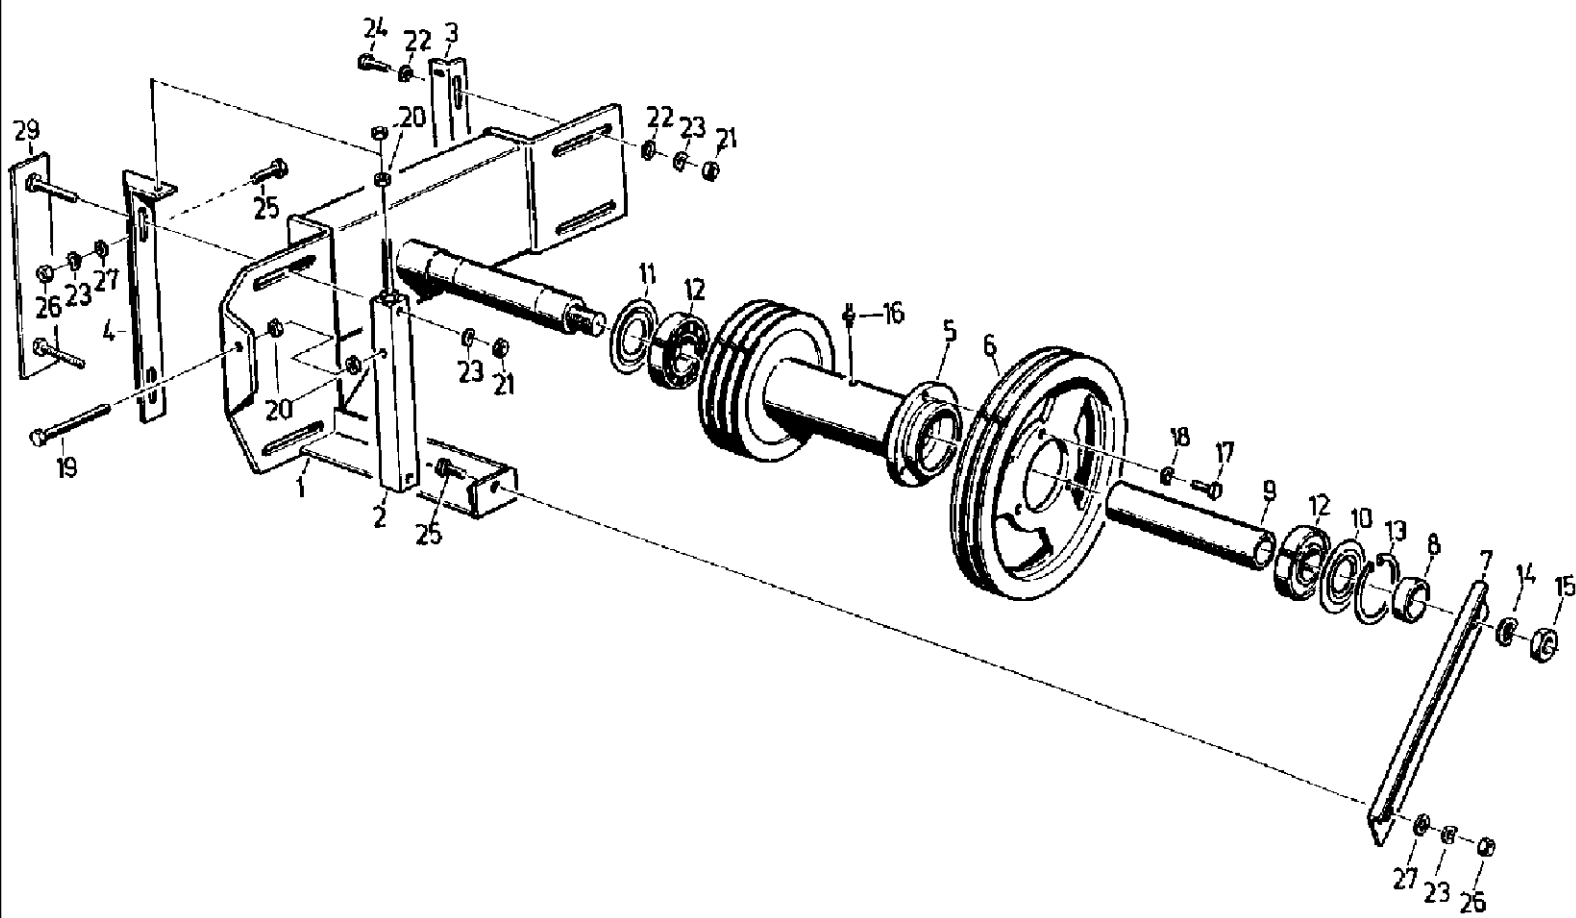

061 CYLINDER INTERM. SHAFT

сылка	Номер детали	Кол-во	Описание
1	061007007	1	SUPPORT, BRACKET bearing
2	061001436	1	SUPPORT, BLOCK tensioning
3	061006930	1	ANGLE BAR,
4	061001403	1	ANGLE, tension
5	061006955	1	FLANGE, washer
6	061006988	1	VANEUM GAUGE, PULLEY v-belt
7	061006922	1	SUPPORT,
8	060105202	1	SPACER, bush
9	061006996	1	BUSHING, spacer
10	4270721452	1	SEAL WASHER,
11	9964965101	1	WASHER, SEALING, AS 35
12	9902890505	2	BEARING, ball, 6207-RS
13	9964917826	1	CIRCLIP, 72 x 2.5
14	006501581	1	WASHER, SPRING, B 20
15	9950897617	1	NUT, hex, M 20-8
16	003617056	1	NIPPLE, LUBE, M8 x 1, AM 8 x 1
17	006344037	3	BOLT, Hex, M10 x 25, 8.8, hex, M 10 x 25 -8.8
18	9961920004	3	WASHER, SPRING, B 10
19	9933931742	1	SCREW, hex, M 10 x 100 -8.8
20	100016	4	NUT, M10, CI 8,
21	337475	4	NUT, M12, CI 10, hex, M12-8
22	020947713	4	WASHER,
23	006501557	9	WASHER, SPRING, B 12
24	9933932028	2	BOLT, Hex, M12 x 35, 8.8, hex, M12 x 35 -8.8
25	006346666	5	BOLT, Hex, M12 x 30, 8.8, hex, M12 x 30 -8.8
26	337475	5	NUT, M12, CI 10, hex, M12-8
27	4250132814	5	WASHER,
29	061031441	1	RETAINER,