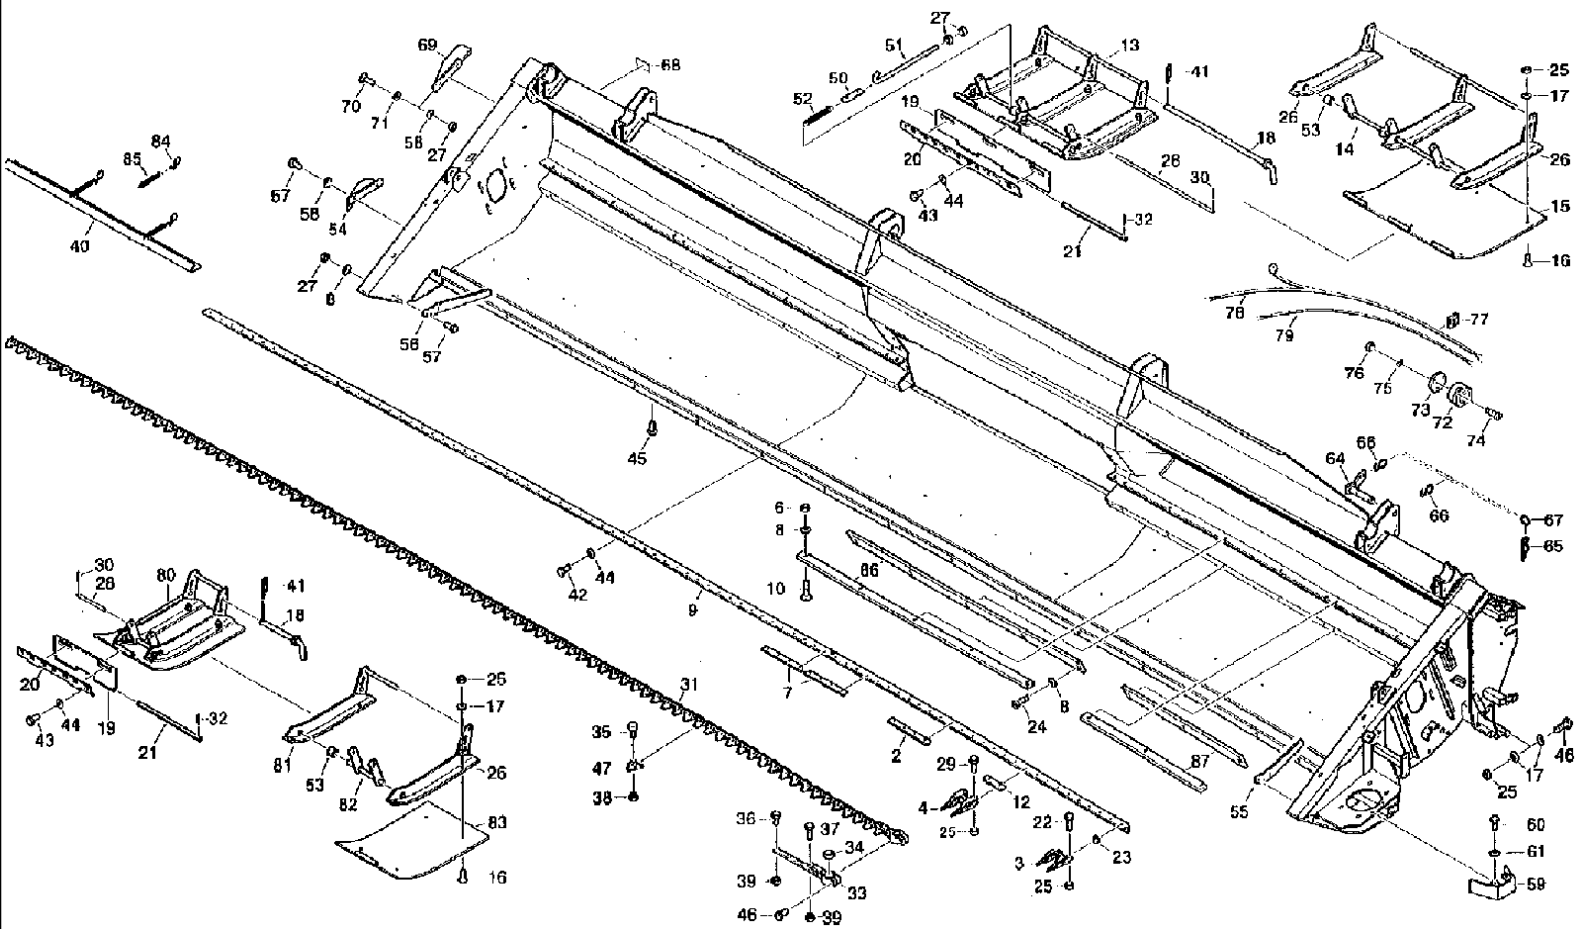

Don 7-5950

Issued July, 1999

527 CASE IH COMBINE (1/99-12/99)

001 PARTS CATALOG

сылка	Номер детали	Кол-во	Описание

сылка	Номер детали	Кол-во	Описание
3	060531001	1	FINGER, double guide
4	4260714174	35	FINGER, double, 5.4m, 12
4	4260714174	40	FINGER, double, 6.0m
4	4260714174	43	FINGER, double, 6.6m
6	006213830	14	NUT, hex, 5.4m, M 8-8
6	006213830	16	NUT, hex, 6.0m, M 8-8
6	006213830	16	NUT, hex, 6.6m, M 8-8
8	9999853117	28	PLATE, LOCKING, WASHER, 5.4m, VSF M8
8	9999853117	36	PLATE, LOCKING, WASHER, 6.0m, VSF M8
8	9999853117	36	PLATE, LOCKING, WASHER, 6.6m, VSF M8
9	061063071	1	ANGLE BAR, 5.4m
9	061063088	1	ANGLE BAR, 6.0m
9	061063096	1	ANGLE BAR, 6.6m
10	9945926163	14	SCREW, round-head, 5.4m, M8 x 20 -8.8
10	9945926163	16	SCREW, round-head, 6.0m, M8 x 20 -8.8
10	9945926163	16	SCREW, round-head, 6.6m, M8 x 20 -8.8
11	4260714190	17	PLATE, LEDGER, finger, 5.4m, l
11	4260714190	20	PLATE, LEDGER, finger, 6.0m, l
11	4260714190	21	PLATE, LEDGER, finger, 6.6m, l
12	4260714205	1	PLATE, LEDGER, finger, 5.4m, n
12	4260714205	1	PLATE, LEDGER, finger, 6.6m, n
13	061035517	2	SOLE, slide, 6.0m
13	061035517	2	SOLE, slide, 6.6m
14	061035533	2	FRAME, slide, 6.0m
14	061035533	2	FRAME, slide, 6.6m
15	061035541	2	SOLE, 6.0m
15	061035541	2	SOLE, 6.6m
16	9943935037	16	SCREW, countersunk, 5.4m, M10 x 25 -4.6
16	9943935037	12	SCREW, countersunk, 6.0m, M10 x 25 -4.6
16	9943935037	12	SCREW, countersunk, 6.6m, M10 x 25 -4.6
17	9999853166	20	PLATE, LOCKING, WASHER, 5.4m, VSF B10
17	9999853166	14	PLATE, LOCKING, WASHER, 6.0m, VSF B10
17	9999853166	14	PLATE, LOCKING, WASHER, 6.6m, VSF B10
18	061036438	8	PIN, SPLIT (COTTER), handle, 5.4m
18	061036438	6	PIN, SPLIT (COTTER), handle, 6.0m
18	061036438	6	PIN, SPLIT (COTTER), handle, 6.6m
19	061046681	4	PLATE, transition, 5.4m
19	061036413	2	PLATE, transition, 6.0m
19	061036413	2	PLATE, transition, 6.6m
20	061346673	4	rail, 5.4m
20	061036462	2	RAIL, rail, 6.0m
20	061036462	2	RAIL, rail, 6.6m
21	061046665	4	PIN, LARGE, bolt, 5.4m
21	061036390	2	PIN, LARGE, bolt, 6.0m