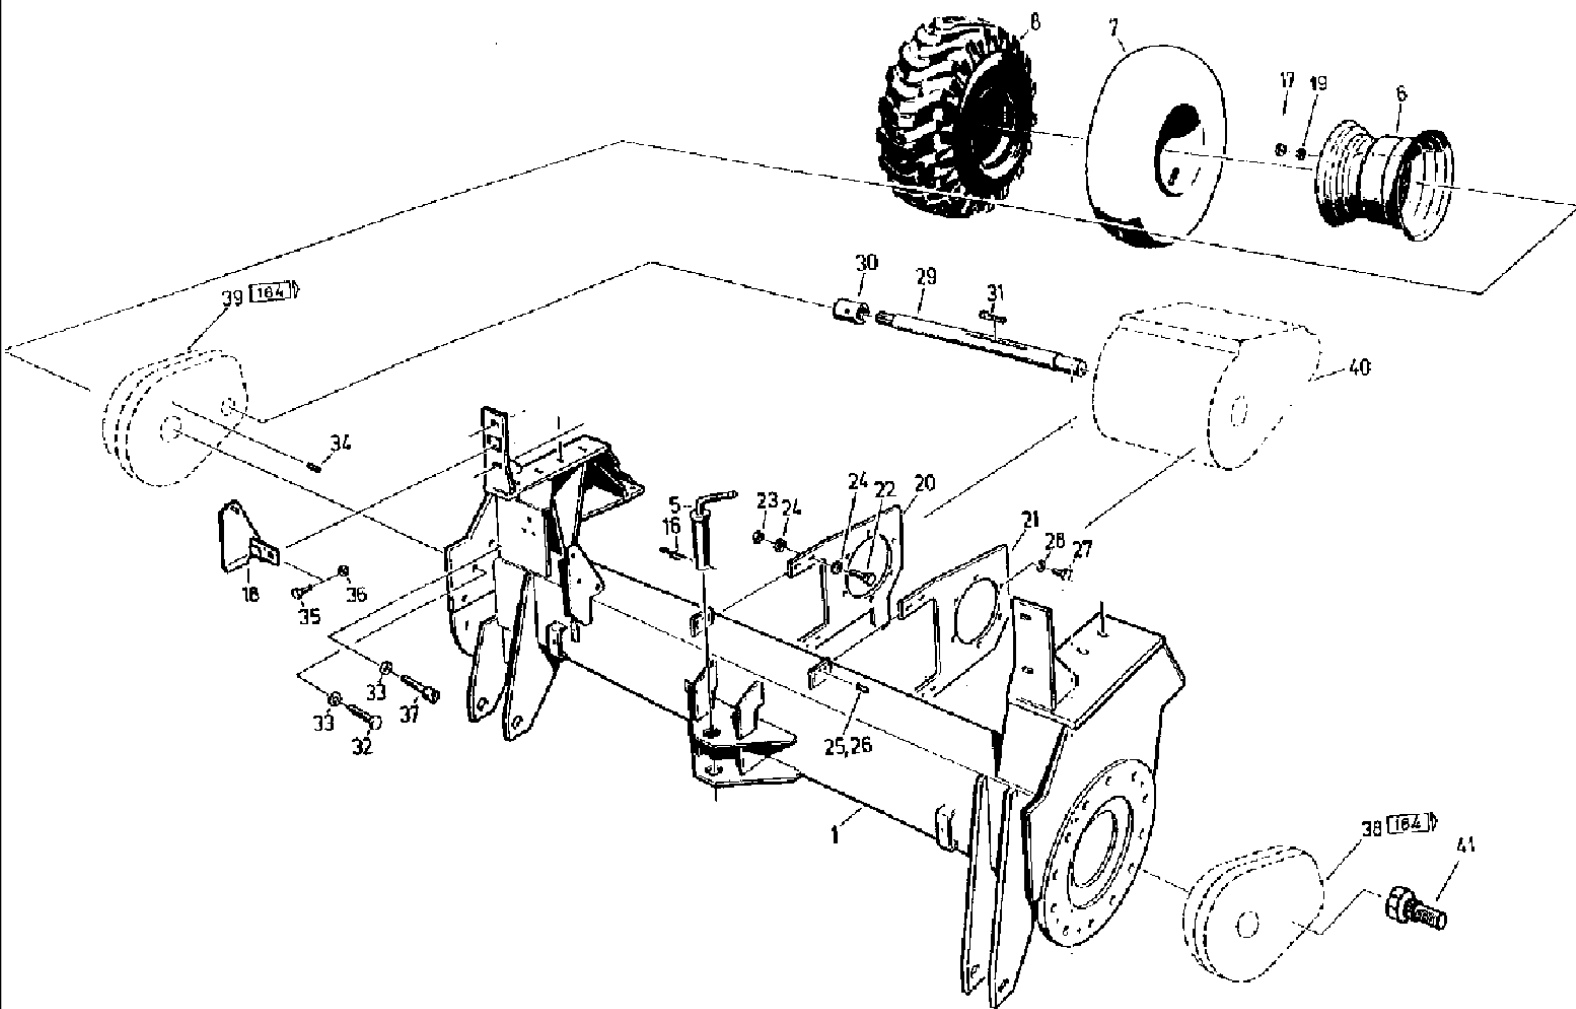

070 DRIVING AXLE-S

сылка	Номер детали	Кол-во	Описание
1	061037785	1	AXLE,
5	9928939642	1	PIN, SPLIT (COTTER), BOLT handle, 30 x 125
6	061014102	2	RIM, WHEEL disk, DW 20 x 26 G 110
7	4240036094	2	AIR TUBE, inner, 18-26 AS
8	060503393	2	TIRE, RUBBER, 23.1-26 AS 14PR
8	060503408	2	TIRE, RUBBER, 28.1-26 AS 12PR
16	060508814	1	SPLIT PIN/SAFETY PIN, hair cotter
17	006111753	16	NUT, wheel, H 22-10
18	061015915	1	SUPPORT,
19	006456567	16	WASHER, LOCK, spring, C 22.5
20	061050042	1	SUPPORT, IRON holding sheet
21	061050050	1	SUPPORT, IRON holding sheet
22	9933932108	8	SCREW, hex, M 12 x 40 -8.8
23	9954897654	8	NUT, hex, nux, VM 12-8
24	9960921988	16	WASHER, 13
25	060513282	4	PIN, SPLIT (COTTER), brace, 7 x 20
26	060513290	4	PIN, SPLIT (COTTER), brace, 12 x 20
27	9933932108	12	SCREW, hex, M 12 x 40 -8.8
28	9961911212	12	WASHER, LOCK, spring, 12
29	060513305	2	SHAFT, counter
30	060513313	2	RING, GUIDE, profile
31	060513321	2	KEY, gib-head, 14 x 9 x 75
32	9933958576	12	SCREW, hex, M20 x 50 -8.8
33	060513338	22	WASHER, spring, CN 20
34	060513346	2	STUD, pin, 8.5 H 9 x 32
35	9933930331	1	SCREW, hex, M 8 x 40 -8.8
36	006213830	1	NUT, hex, M 8-8
37	060513354	10	SCREW, cylinder, M 20 x 50
38	060513362	1	TRANSMISSION, straight spur gears, f
39	060513370	1	GEARBOX, straight spur, g
40	060513387	1	GEARBOX ASSY, change speed spur
41	060520490	16	WHEEL SHAFT, bolt