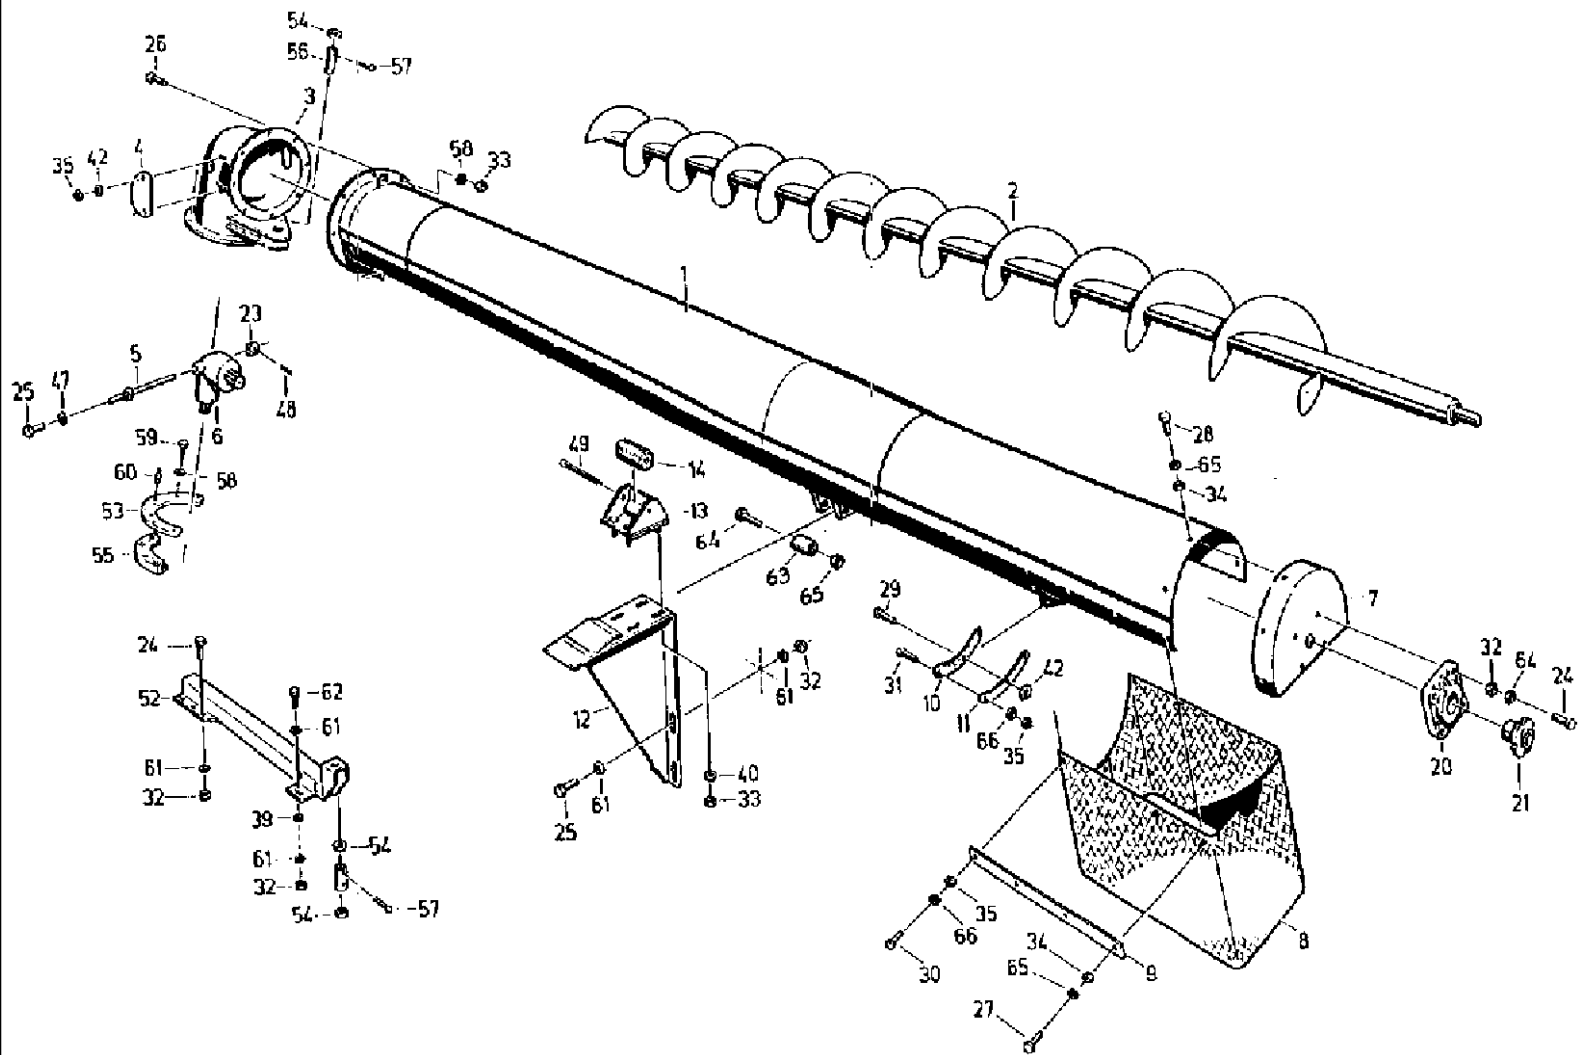

046 ASCENDING AUGER

сылка	Номер детали	Кол-во	Описание
1	061052278	1	HOUSING, auger
2	061032290	1	TUBE, part
4	4260692263	1	BOTTOM, floor
5	020053012	1	GEAR, TRANSMISSION bevel wheel
5	060194291	1	GEAR, TRANSMISSION bevel wheel
6	4260692247	1	WORM, AUGER ascending
7	4260692214	1	COVER,
8	4260692222	1	FLAP,
12	4260700417	1	CRADLE, HITCH trailer
13	4260711425	1	ROD tie
14	4270717882	1	SUPPORT,
15	4260700394	1	PROTECTOR, strip
16	4260700400	1	COVER, plate
20	4260689114	8	WASHER,
21	4221620616	8	WASHER,
22	9919886123	1	IDLER, FRONT, TENSIONER chain, 12 B-1 x 21
23	060521161	1	CHAIN (AGRICULTURE), roll, 12A-01 x 68
25	006816314	1	CONNECTOR chain, E-12A-1
29	9950896841	2	NUT, hex, M 16-8
30	9933931228	1	SCREW, hex, M 10 x 40 -8.8
32	006343880	18	SCREW, hex, M 10 x 22 -8.8
33	9933929173	4	BOLT, Hex, M8 x 25, 8.8, hex, M 8 x 25 -8.8
36	9945926163	2	SCREW, round-head, M 8 x 20 -8.8
37	337475	2	NUT, M12, CI 10, hex, M 12-8
38	100016	11	NUT, M10, CI 8,
39	006213830	10	NUT, hex, M 8-8
40	006213734	8	NUT, hex, M 6-8
41	9952949226	1	NUT, SHACKLE screw, SPM 12
44	006501557	2	WASHER, SPRING, B 12
45	9961920004	2	WASHER, SPRING, B 10
46	9961920061	8	WASHER, SPRING, B 8
47	9961919927	4	WASHER, SPRING, B 6
49	9961924491	19	DISC, NOTCHED, toothed, A 10.5
50	9961924957	4	DISC, NOTCHED, toothed, A 6.4
54	9933931180	1	BOLT, Hex, M10 x 35, 8.8, hex, M 10 x 35 -8.8
56	9999850901	4	NUT, verbus, M 12-8 W 196.1