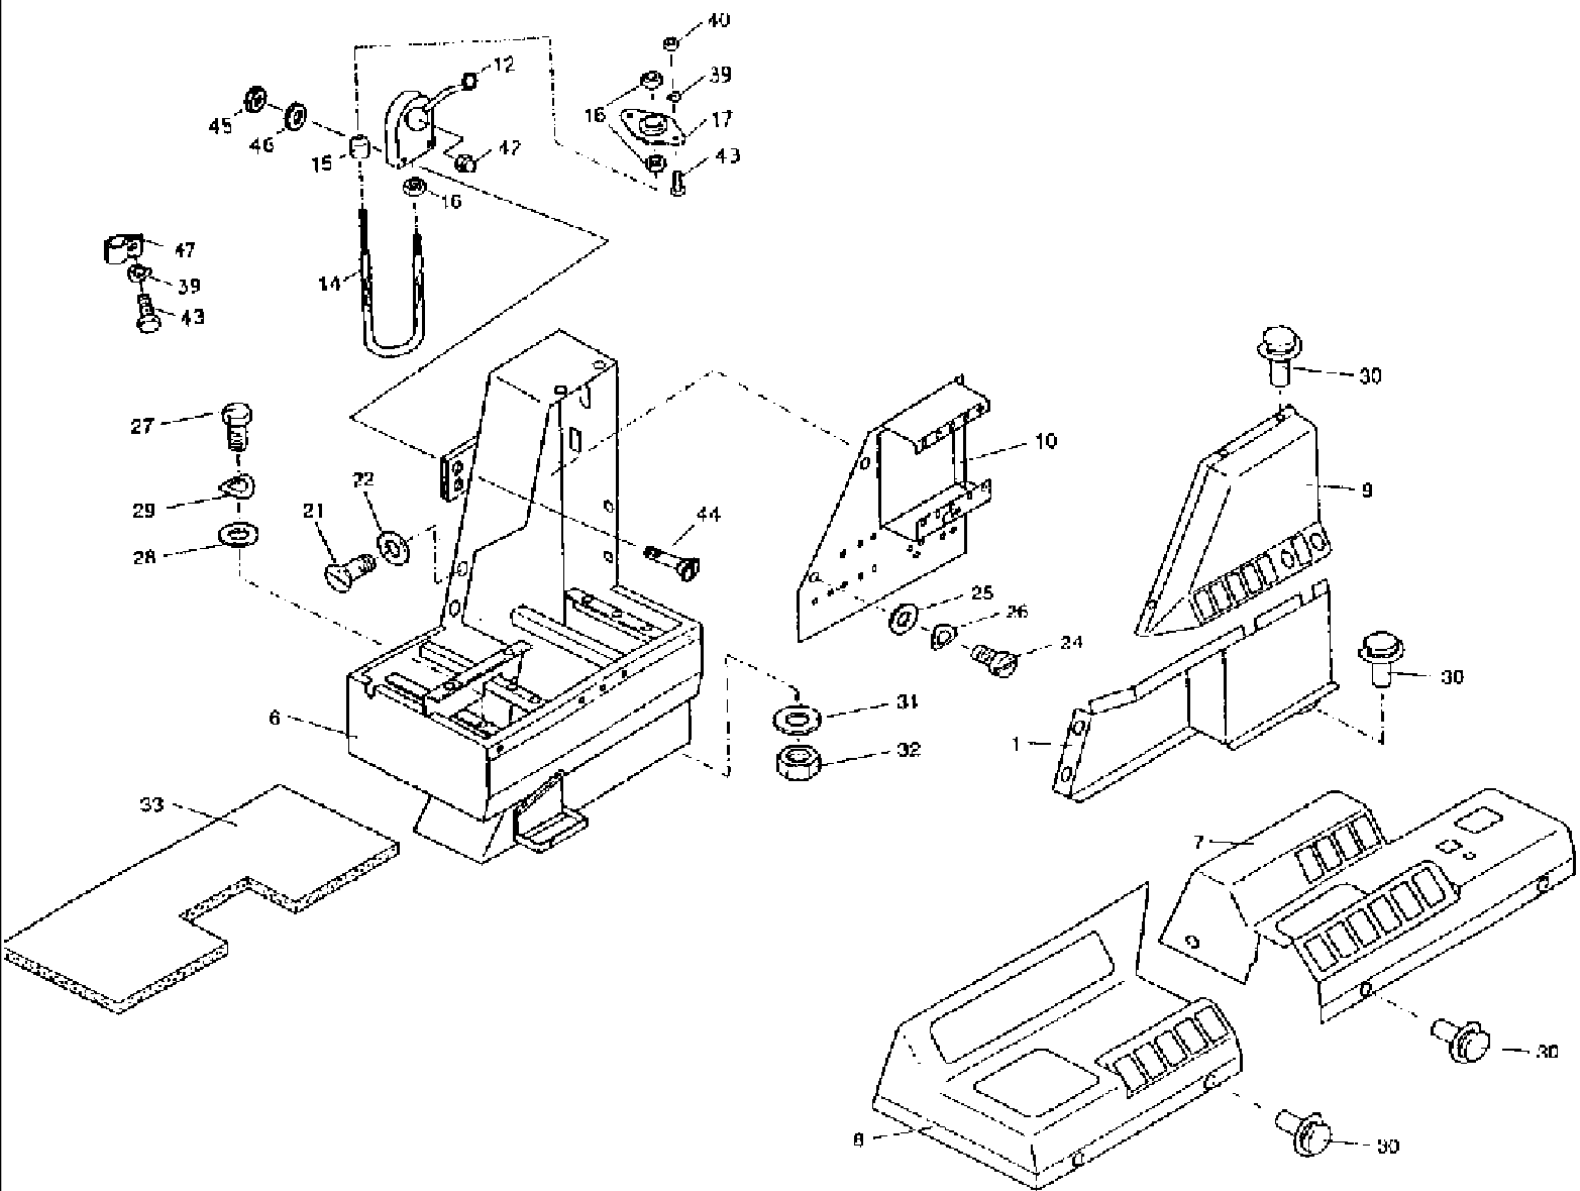

078 CONTROL PANEL

078 CONTROL PANEL

сылка	Номер детали	Кол-во	Описание
1	4260701200	1	COWL, covering
6	061008723	1	BRACKET, frame
7	061026838	1	PANEL, INSTRUMENTS,
8	061011052	1	PANEL, INSTRUMENTS, CONSOLE control
9	4260714914	1	FLAP,
10	061021206	1	CARRIER, tool
12	060506507	1	CONTROL, transmitter
14	060506523	1	SLIDE, CONTROL, lever
15	060506451	1	GROMMET, hose
16	060506468	3	NUT, hex, M10 x 1-8
17	060506476	1	BALL JOINT, and sacket, KG 10
21	9940927273	6	SCREW, fillister-head, M 5 x 10 -5.8
22	9960924058	8	DISC, A 5
24	86977726	3	BOLT, Hex, M6 x 12, 8.8,
25	006510228	3	WASHER, B6.4
26	9961919927	3	WASHER, SPRING, B 6
27	006335606	4	SCREW, hex, M 5 x 10 -8.8
28	9965962315	5	WASHER, B 5.3
29	9961919902	4	WASHER, SPRING, B 5
30	003790478	13	BOLT, panex
31	9961921673	4	WASHER, R 9
32	006213830	4	NUT, hex, M 8-8
33	061005376	1	MAT,
42	060505442	3	PLUG, hex
43	9933958471	6	SCREW, hex, M5 x 14 -8.8
44	060512425	2	SCREW, fillister-head, M6 x 35 -5.8
45	006213734	2	NUT, hex, M6-8
46	006576010	2	WASHER, locking, VSF M 6
47	060503955	1	CLAMP,