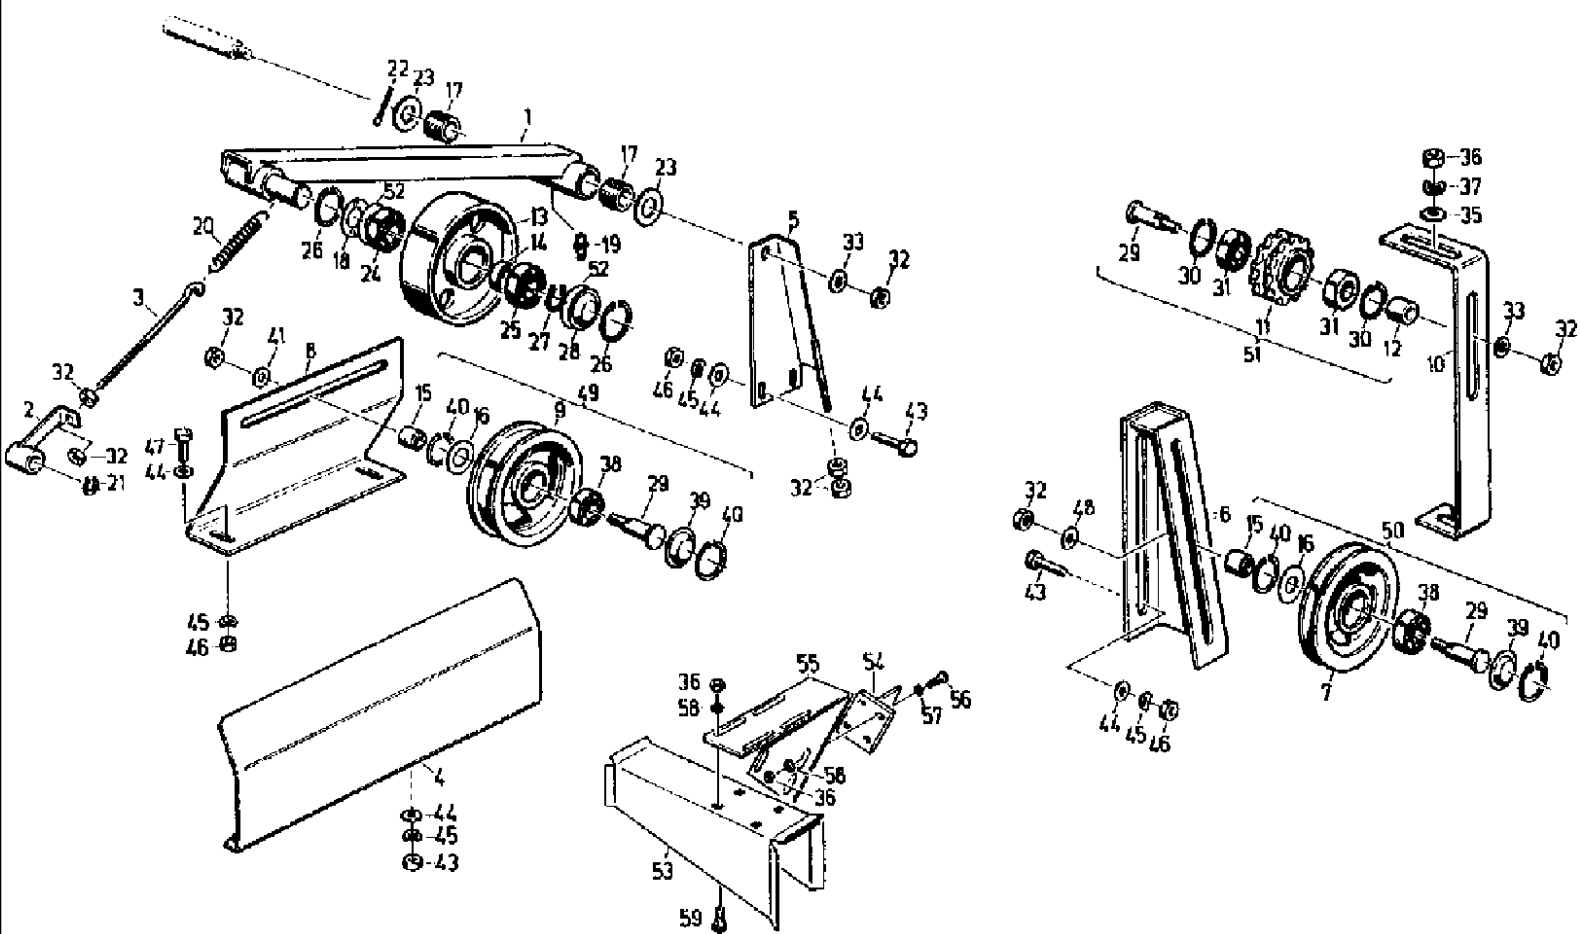

057 IDLER PULLEYS, LEFT

057 IDLER PULLEYS, LEFT

сылка	Номер детали	Кол-во	Описание
1	061007111	1	LEVER, ROCKER, arm
2	4270722068	1	PIVOT, LEVER rocking
3	4270722076	1	SCREW, eyelet
4	061005070	1	PROTECTOR,
5	060121042	1	STIFFENER, SUPPORT adjusting
6	061019863	1	BRACKET,
7	060160893	1	ROLLER, SHIFTER,
8	060121130	1	BAR, RAIL tension
9	4250125212	1	ROLLER, SHIFTER,
10	4270722164	1	RAIL,
11	4260696066	1	DRIVE SPROCKET, wheel
12	4240022683	1	BUSHING,
13	061007128	1	TIGHTENER SHEAVE, PULLEY tension
14	4240024941	1	BUSHING,
15	4250125220	2	BUSHING,
16	4110085640	2	SEAL WASHER,
17	9926868067	2	BUSHING, H32/40 x 22
18	4221613063	1	SEAL WASHER,
19	9920925548	1	NIPPLE, LUBE, CM 8 x 1
20	9974882074	1	SPRING, TENSION,
21	9964917143	1	CIRCLIP, 16 x 1
22	006403836	1	PIN, SPLIT (COTTER), 6.3 x 50
23	9960922931	2	WASHER, 33
24	9902890474	1	BEARING, ball, 6206-RS
25	9902890466	1	BEARING, ball, 6206
26	9964917818	2	CIRCLIP, 62 x 2
27	9964917215	1	CIRCLIP, 30 x 1.5
28	9904868997	1	COVER, 62
29	9949865572	3	PIN, LARGE, bolt, 65
30	9964917746	2	CIRCLIP, 42 x 1.6
31	9902892781	2	BEARING, ball, 6004-RS
32	337475	7	NUT, M12, CI 10, hex, M 12-8
33	9999853174	2	PLATE, LOCKING, washer, VSF B 12
35	4260678114	3	washer
36	006213830	9	NUT, hex, M 8-8
37	9961920061	3	WASHER, SPRING, B 8
38	9902780642	2	BEARING ball, 6204-RS
39	9904868931	2	COVER, 47
40	9964917770	4	CIRCLIP, 47
41	9999853174	1	PLATE, LOCKING, washer, VSF B 12
43	006344037	6	BOLT, Hex, M10 x 25, 8.8, hex, M 10 x 25 -8.8
44	4221620616	12	WASHER,
45	9961920004	8	WASHER, SPRING, B 10
46	100016	6	NUT, M10, CI 8,