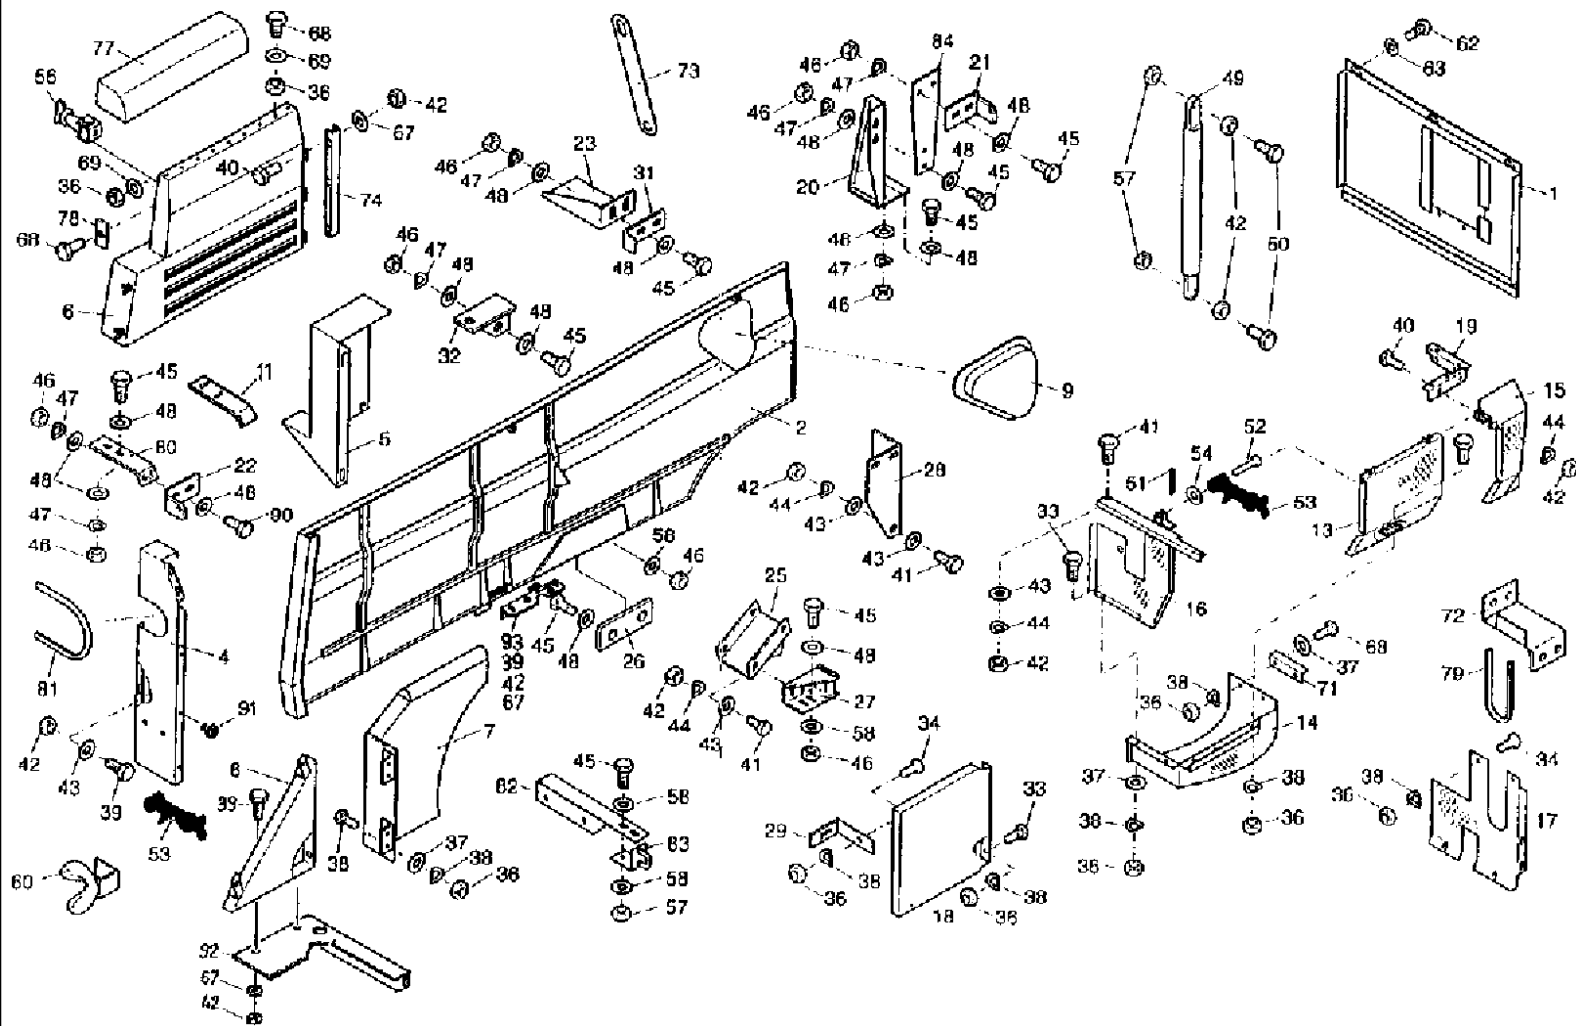

067 COWLING, RIGHT

сылка	Номер детали	Кол-во	Описание
1	061023015	1	PARTITION, front
2	061018254	1	SIDE hinged, g
4	061028093	1	WALL, rear
5	4270719771	1	DIVIDER, REAR part of
6	061051107	1	SUPPORT, COWL radiator
7	061051092	1	COVER, g
8	4260695643	1	SIDE PLATE, wall, g
9	060118738	1	COWL, hood
10	061008651	1	BOW,
11	061029383	1	SHIN, strap
13	4270719972	1	FLAP,
14	061016338	1	PAN, g
15	061022713	1	PANEL, SIDE, guard, g
16	061022473	1	COVER, WALL rear, g
17	061007980	1	PARTITION, PANEL front
18	4270719923	1	GUARD, g
19	061022658	1	RETAINER,
20	4270719827	1	RETAINER,
21	061020711	1	ANCHOR, fastening
22	061020736	1	ANCHOR, fastening
23	4270719843	1	RETAINER,
25	4270719851	1	RETAINER,
26	4240028213	2	SUPPORT, mount
27	4032804250	1	BLANK-OFF PLUG, closure
28	4260815263	2	holder
29	4260709208	2	ANGLE BAR,
31	061020680	1	HOLDER, trestle
32	4260695772	1	ANGLE BAR,
33	86508568	12	SCREW, Hex, M6 x 16, 8.8,
34	9933958584	1	SCREW, hex, M 6 x 18 -8.8
36	006213734	34	NUT, hex, M 6-8
37	006510228	15	WASHER, B 6.4
38	9961919927	25	WASHER, SPRING, B 6
39	16043224	12	BOLT, Hex, M8 x 16, 8.8, Full Thd,
40	120104	19	SCREW, Hex, M8 x 20, 8.8,
41	9933929173	8	BOLT, Hex, M8 x 25, 8.8, hex, M 8 x 25 -8.8
42	006213830	38	NUT, hex, M 8-8
43	4260689114	17	WASHER,
44	9961920061	21	WASHER, SPRING, B 8
45	006344037	20	BOLT, Hex, M10 x 25, 8.8, hex, M 10 x 25 -8.8
46	100016	20	NUT, M10, CI 8,
47	9961920004	20	WASHER, SPRING, B 10
48	9964962486	40	WASHER, B 10.5
49	060509317	1	SPRING, gas, B1B1 45-350-800/850 N