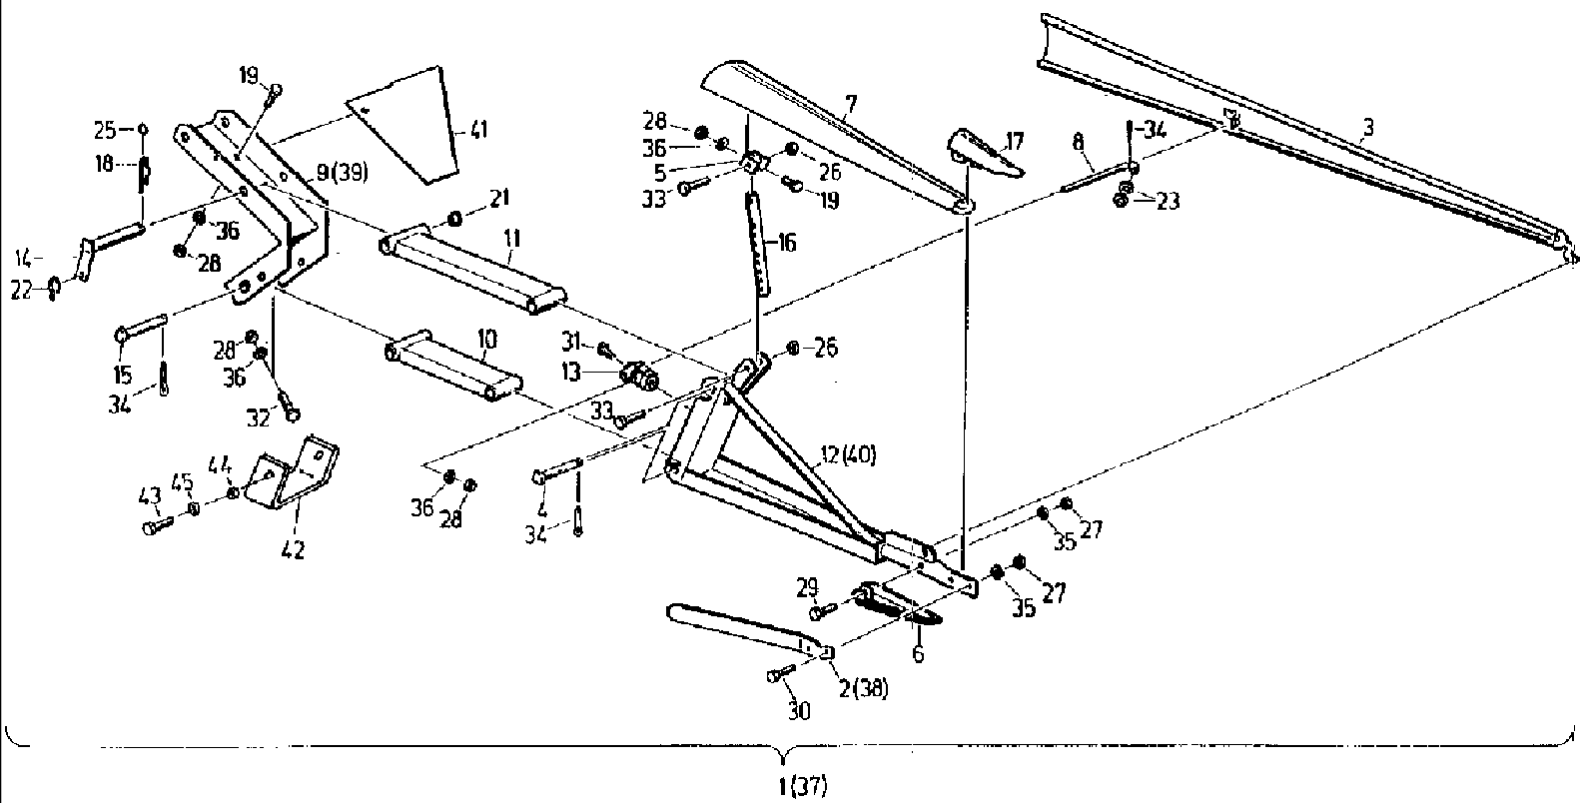

021 STALK DIVIDER - HLS

сылка	Номер детали	Кол-во	Описание
1	061064562	1	DIVIDER ASSY., salk, f
2	061043968	1	DEFLECTOR, f
3	060194925	2	SEPARATOR, outer
4	061064361	4	PIN, LARGE, bolt
5	061043943	2	BOW,
6	4223645462	2	RUNNER, SHOE sliding
7	061064618	2	DIVIDER, main
8	4223645776	2	HOOK,
9	061064546	1	RETAINER, mount
10	061064320	2	BAR, connecting
11	061064337	2	BAR, connecting
12	061064513	2	FRAME,
13	061062737	2	BOW,
14	061064417	2	PIN, HITCH, plug
15	061064386	2	PIN, LARGE, bolt
16	061043951	2	SUPPORT,
17	4223645446	2	POINT, HEAD divider
18	003792045	2	SPLIT PIN/SAFETY PIN, PLUG spring
19	9945635828	4	SCREW, flat-round-head, M 12 x 30 -8.8
21	060514121	16	HALF BUSH, BEARING journal, GFM-2528-21
22	0605808582	4	hook 24 x 3.1
23	9960922265	4	WASHER, 15
25	4240054440	2	RING, key, A-20
26	9954897654	4	NUT, hex, VM 12 -8
27	100016	6	NUT, M10, CI 8,
28	337475	10	NUT, M12, CI 10, hex, M 12 -8
29	9933929057	2	SCREW, hex, M 10 x 55 -8.8
30	9933931180	4	BOLT, Hex, M10 x 35, 8.8, hex, M 10 x 35 -8.8
31	9933931863	2	SCREW, Hex, M12 x 25, 8.8, hex, M 12 x 25 -8.8
32	9933932028	4	BOLT, Hex, M12 x 35, 8.8, hex, M 12 x 35 -8.8
33	9933932567	4	SCREW, hex, M 12 x 70 -8.8
34	006402361	4	PIN, SPLIT (COTTER), 4 x 25
35	9999853166	6	PLATE, LOCKING, WASHER, VSF B 10
36	9999853174	14	PLATE, LOCKING, Washer, VSF B 12
37	061064570	1	DIVIDER ASSY., stalk, g
38	061043590	1	DEFLECTOR, g
39	061064634	1	RETAINER, mount, g
41	061049602	1	PANEL, deflector
42	061064587	2	STOP, STOP end
43	006346537	4	BOLT, hex, M 12 x 25 8.8
44	006241410	4	NUT hex, M 12 -8
45	006576084	4	WASHER, locking, VSF B 12