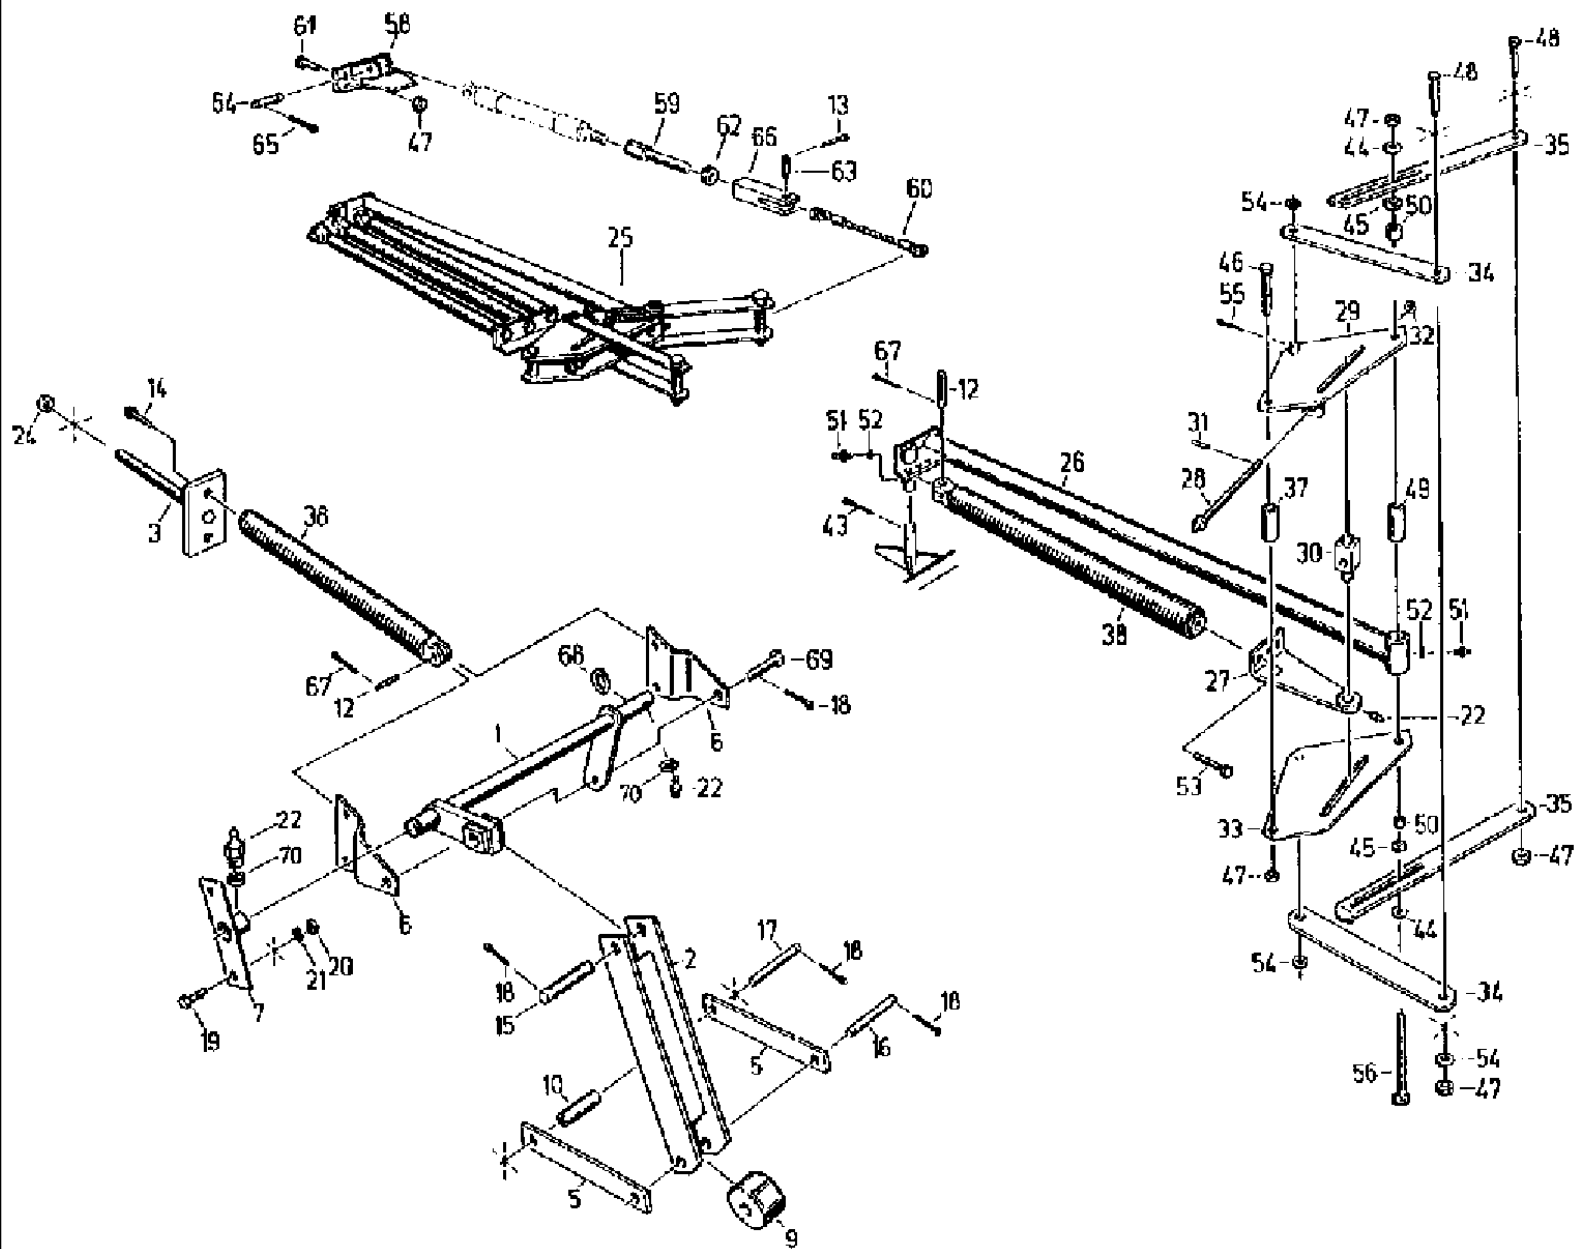

014 WEIGHT COMPENSATION

014 WEIGHT COMPENSATION

сылка	Номер детали	Кол-во	Описание
1	061026315	1	LEVERSHAFT, level
2	4260702283	1	BRAKE, ROD connecting
3	4260702291	1	ROD, ADJUSTMENT, spindle
5	4260702314	2	LEVER, ROCKER,
6	061026331	2	SHIN, strap
7	061026323	1	BEARING,
9	4260702355	1	ROLLER, SHIFTER,
10	4260702363	1	SPACER, sleeve
12	003781122	5	PIN, LARGE, bolt, B12 h11 x 50
13	006402361	2	PIN, SPLIT (COTTER), 4 x 25
14	9933932028	2	BOLT, Hex, M12 x 35, 8.8, hex, M 12 x 35 -8.8
15	9949864008	1	PIN, LARGE, bolt, B16 h11 x 60
16	9949864153	1	PIN, LARGE, bolt, B16 h11 x 70
17	060162557	1	PIN, LARGE, bolt, B16 h11 x 85
18	9963950032	6	PIN, SPLIT (COTTER), 4 x 32
19	120104	2	SCREW, Hex, M8 x 20, 8.8,
20	006214776	2	NUT, hex, M 8 -10
21	9999853158	2	PLATE, LOCKING, washer, VSF - B 8
22	003637285	2	NIPPLE, LUBE, AM 6
24	9950896913	1	NUT, hex, M 16 -10
25	061029793	1	ACCUMULATOR, spring
26	061033025	1	ROD, connecting
27	061026436	1	YOKE, LINKAGE, balance
28	061026477	1	SPINDLE,
29	060195934	1	SHIN, strap
30	061064064	1	SHIN, PIECE articulated
31	9967942615	1	PIN, grooved plain, 4 x 25
32	9960921988	1	WASHER, 13
33	060195967	1	SHIN, strap
34	060195918	2	STAY, brace
35	4260702451	2	STAY, brace
37	4260702476	1	SLEEVE,
38	4131771881	5	SPRING, TENSION,
43	9963950547	1	PIN, SPLIT (COTTER), 6.3 x 45
44	9965902235	2	WASHER, 14 x 45 x 6
45	9965964848	2	WASHER, 22 x 50 x 6
46	9932959385	1	SCREW, hex, M 12 x 80 -8.8
47	9954897654	5	NUT, hex, VM 12 -8
48	061026428	2	SCREW,
49	4260702468	1	SLEEVE,
50	4260702492	2	BUSHING,
51	003617056	2	NIPPLE, LUBE, M8 x 1, AM 8 x 1
52	060501100	2	WASHER, A 8.4
53	060512683	3	SCREW, hex, M 12 x 140 -8.8