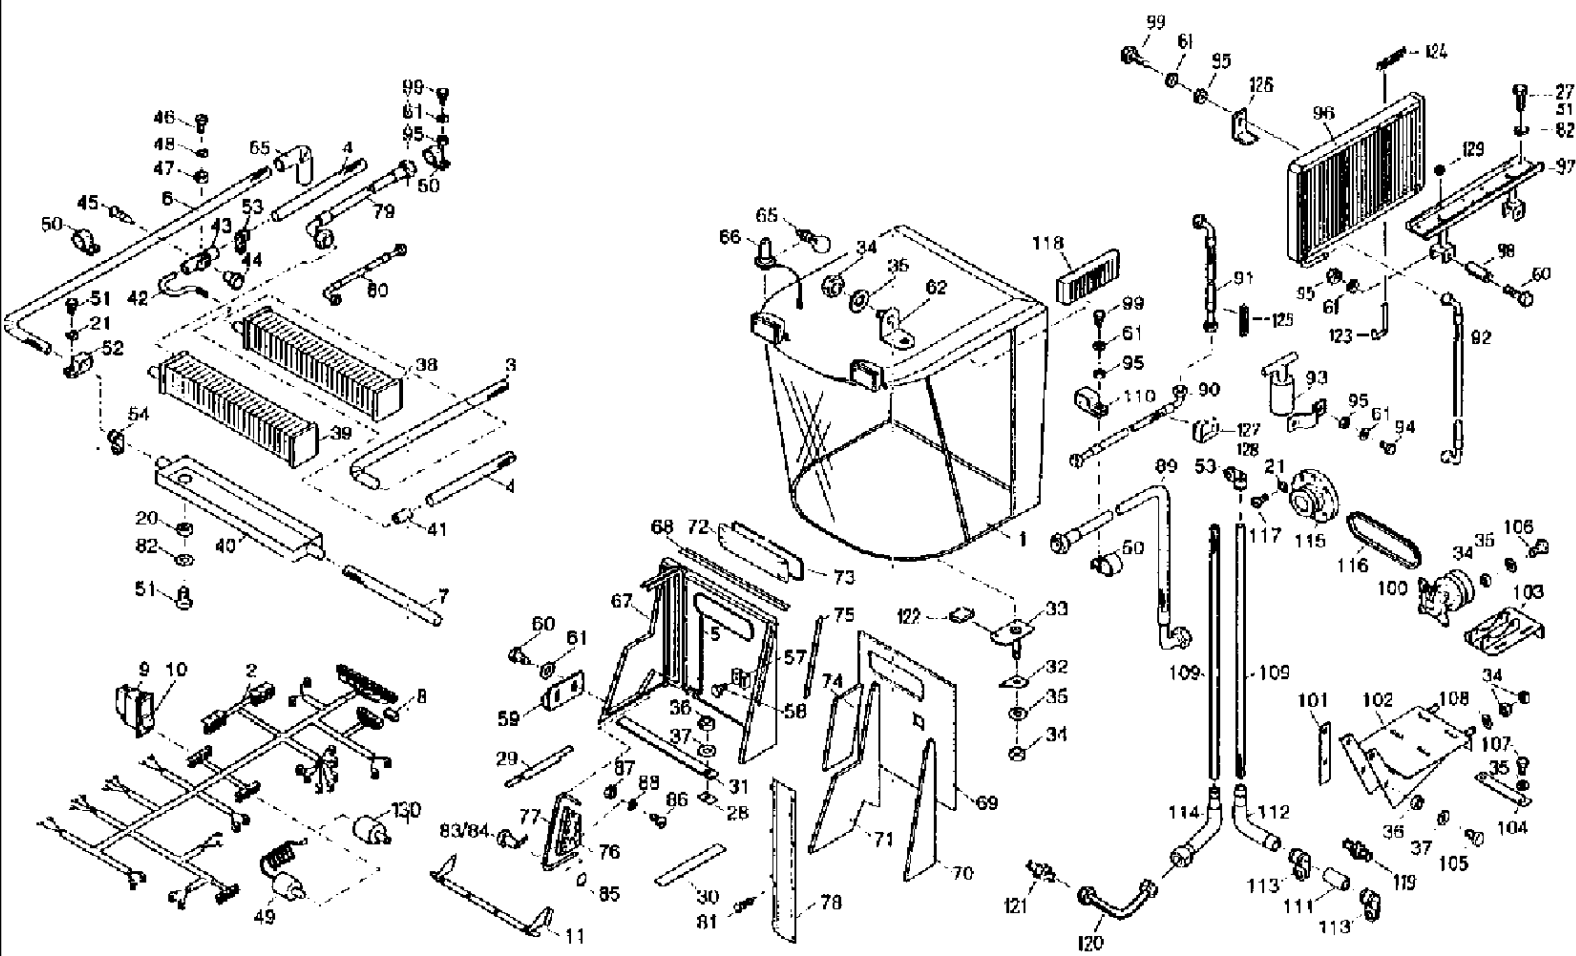

078 CONTROL PANEL

078 CONTROL PANEL

сылка	Номер детали	Кол-во	Описание
1	4260701200	1	COWL, covering
6	061008723	1	BRACKET, frame
7	061026838	1	PANEL, INSTRUMENTS,
8	061011052	1	PANEL, INSTRUMENTS, CONSOLE control
9	4260714914	1	FLAP,
10	061021206	1	CARRIER, tool
12	060506507	1	CONTROL, transmitter
14	060506523	1	SLIDE, CONTROL, lever
15	060506451	1	GROMMET, hose
16	060506468	3	NUT, hex, M10 x 1-8
17	060506476	1	BALL JOINT, and sacket, KG 10
21	9940927273	6	SCREW, fillister-head, M 5 x 10 -5.8
22	9960924058	8	DISC, A 5
24	86977726	3	BOLT, Hex, M6 x 12, 8.8,
25	006510228	3	WASHER, B6.4
26	9961919927	3	WASHER, SPRING, B 6
27	006335606	4	SCREW, hex, M 5 x 10 -8.8
28	9965962315	5	WASHER, B 5.3
29	9961919902	4	WASHER, SPRING, B 5
30	003790478	13	BOLT, panex
31	9961921673	4	WASHER, R 9
32	006213830	4	NUT, hex, M 8-8
33	061005376	1	MAT,
42	060505442	3	PLUG, hex
43	9933958471	6	SCREW, hex, M5 x 14 -8.8
44	060512425	2	SCREW, fillister-head, M6 x 35 -5.8
45	006213734	2	NUT, hex, M6-8
46	006576010	2	WASHER, locking, VSF M 6
47	060503955	1	CLAMP,