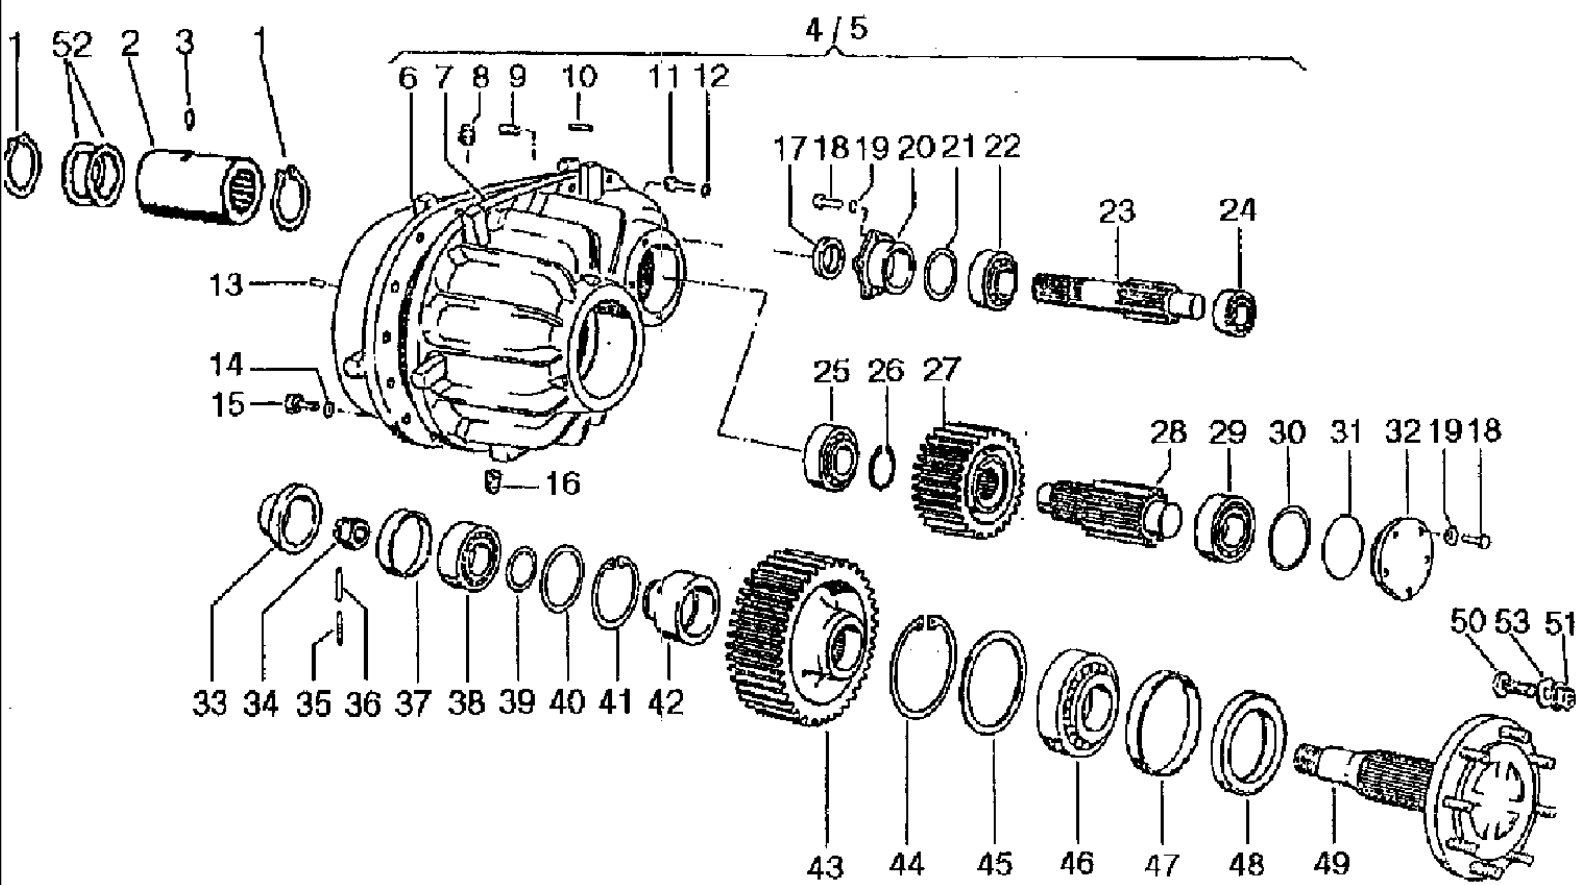

сылка	Номер детали	Кол-во	Описание
1	97034046	4	CIRCLIP, 45 x 2.5
2	060513313	2	RING, GUIDE, BUSHING profile
3	236942N0	2	NIPPLE, LUBE,
4	060513362	1	TRANSMISSION, final drive, l.h. f
5	060513370	1	GEARBOX, final drive, r.h. g
6	03266708	1	HOUSING, axle, l.h. f
6	03266757	1	HOUSING, axle, r.h. g
7	03266804	1	HOUSING, axle, l.h. f
7	03266853	1	HOUSING, axle, r.h. g
8	03223064	2	VANEUM GAUGE, PLUG screw, M24 x 1.5
9	03222963	2	BREATHER, M10 x 1
10	03266900	4	SPLIT PIN/SAFETY PIN, cylindrical, 16 M6 x 55
11	06284547	2	SCREW, socket head, M 12 x 40
12	242824N1	2	WASHER, circlip 12
13	06109767	2	SCREW, plug, M10 x 1
14	03266958	30	WASHER, LOCK, spring, M16 x 50
15	060165664	24	SCREW, socket head, M16 x 60
15	03266564	6	SCREW, socket head, M24 x 1.5
16	03222416	2	PLUG, magnetic, M10 x 1
17	03266611	2	SEAL, OIL, radial
18	06335358	20	SCREW, hex, M 10 x 25
19	03253568	20	WASHER, LOCK, spring, A10
20	03266660	2	COVER,
21	233202N0		RING ASSY., n.B., 75 x 85 x 0.1
21	233203N0		RING ASSY., n.B., 75 x 85 x 0.3
21	233204N0		RING ASSY., n.B., 75 x 85 x 0.5
22	03266716	2	BEARING ASSY, Ta., 332 09
23	03266765	2	SHAFT, GEAR, pinion
24	03671246	2	BEARING, BALL, Ta.roller, 332 08
25	97061259	2	BEARING, ROLLER, Ta., 303 10
26	03266812	2	CIRCLIP, 67 x 2.5
27	03266861	2	GEAR, WHEEL, spur, 37 Z
28	03266917	2	COUNTERSHAFT,
29	03266966	2	BEARING, ROLLER, Ta., 303 11A
30	233009N0		DISC, n.B., 100 x 120 x 0.1
30	06635102		SHIM, n.B., 100 x 120 x 0.3
30	06635110		SHIM, n.B., 100 x 120 x 0.5
31	03266572	2	O-RING, 113, 89 x 3.53-N
32	03266628	2	COVER,
33	03266677	2	COVER, D 120
34	03222883	2	NUT, SLOTTED, castellated, M 42 x 1.5
35	06161754	2	PIN, expansion, 5 x 60
36	97032197	2	SPLIT PIN/SAFETY PIN, expansion, 8 x 60
37	03266725	2	RING spacer, 12 x 4 x 351