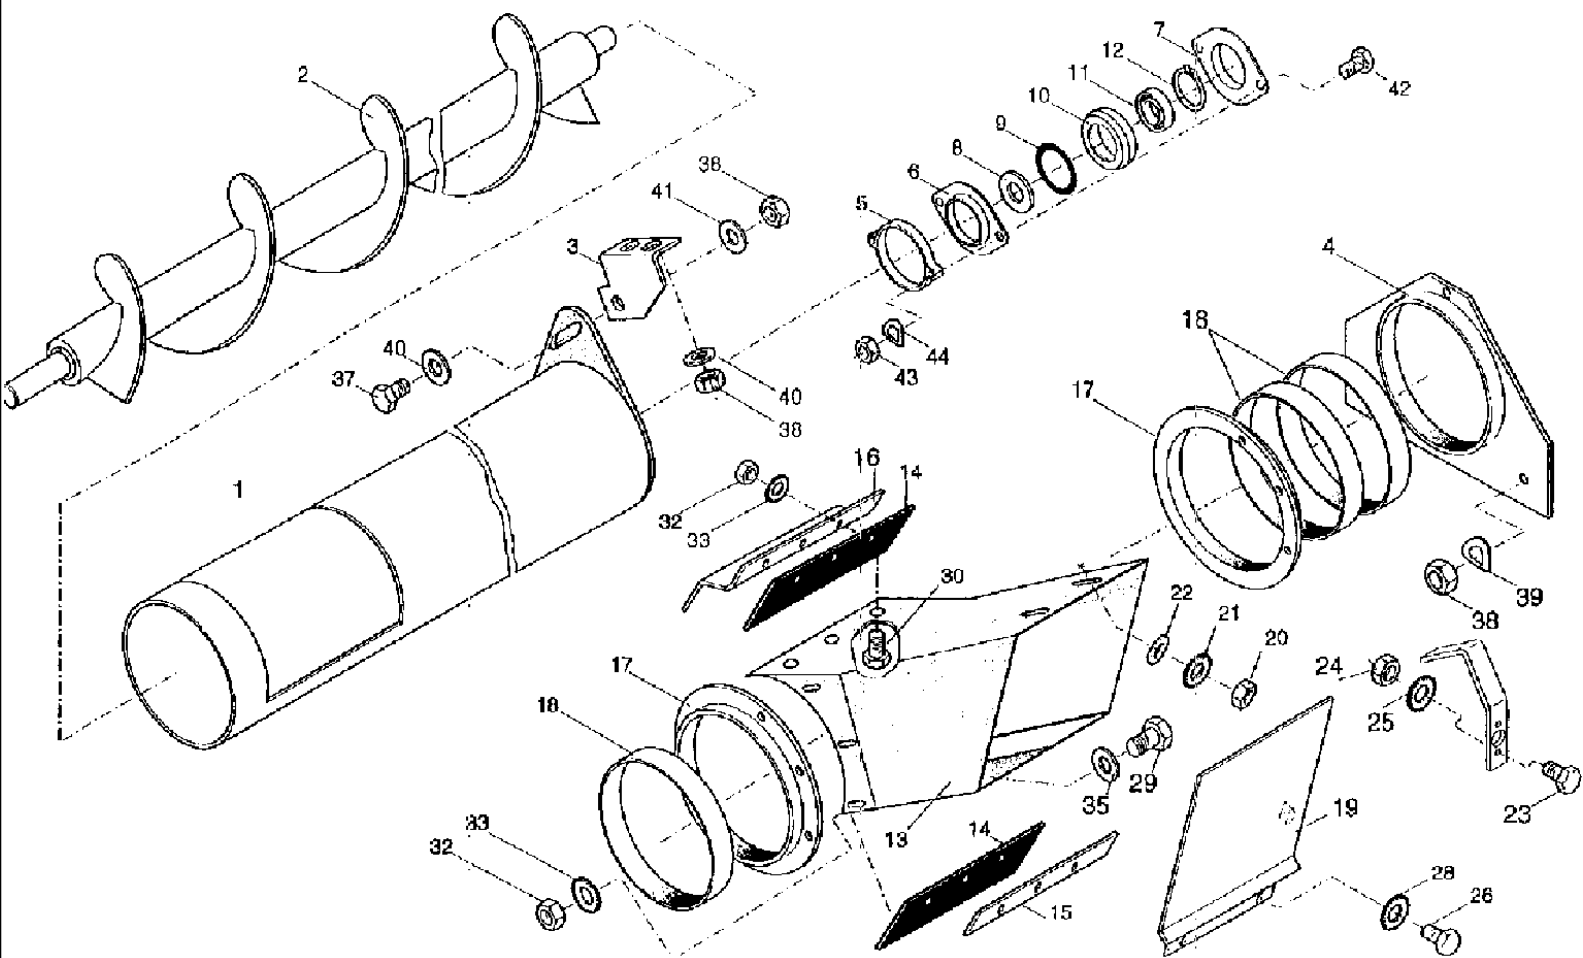

042 UPPER EAR AUGER

042 UPPER EAR AUGER

сылка	Номер детали	Кол-во	Описание
1	061017314	1	TUBE, auger
2	061017330	1	WORM, AUGER ear
3	4260695032	1	ANGLE BAR,
4	4260695040	1	FLANGE ASSY, pipe
5	4260712718	1	SPACER, ring
6	4221623032	1	BEARING LINER, shell
7	4221623040	1	BEARING LINER, shell
8	4260689001	1	GASKET,
9	4260694562	1	O-RING,
10	4221623073	1	RING, ring
11	9902890441	1	BEARING, ball, 6205 RS
12	9964917192	1	CIRCLIP, 25 x 1.2
13	061022424	1	CASE,
14	060029858	2	JOINT, RUBBER, seal
15	060029866	1	DISC, rail
16	061023730	1	HOLDER, rail
17	061022504	2	RING, pipe
18	060182800	3	GASKET,
19	061022682	1	FLAP,
20	006213734	2	NUT, hex, M 6-8
21	9961924957	2	DISC, NOTCHED, WASHER toothed, A 6.4
22	006510927	2	WASHER, A 6.4
23	9933929008	2	SCREW, hex, M 5 x 12 -8.8
24	006213478	2	NUT, hex, M 5-8
25	060503545	2	DISC, NOTCHED, WASHER toothed, A 5.3
26	9933928980	2	SCREW, hex, M 5 x 12 -8.8
28	9961963352	2	DISC, NOTCHED, toothed, A 5.1
29	06338096	4	BOLT, Hex, M6 x 14, 8.8, hex, M 6 x 14 -8.8
30	86508568	6	SCREW, Hex, M6 x 16, 8.8,
32	006213734	10	NUT, hex, M 6-8
33	9961924957	14	DISC, NOTCHED, toothed, A 6.4
35	006510927	4	WASHER, A 6.4
37	120104	1	SCREW, Hex, M8 x 20, 8.8,
38	006213830	6	NUT, hex, M 8-8
39	9961920061	3	WASHER, SPRING, B 8
40	9960921633	3	WASHER, A 8.4
41	9964962783	1	WASHER, A 8.4
42	9933931123	2	BOLT, Hex, M10 x 30, 8.8, hex, M 10 x 30 -8.8
43	116213935	2	NUT hex, M 10-8
44	9961920004	2	WASHER, SPRING, B 10