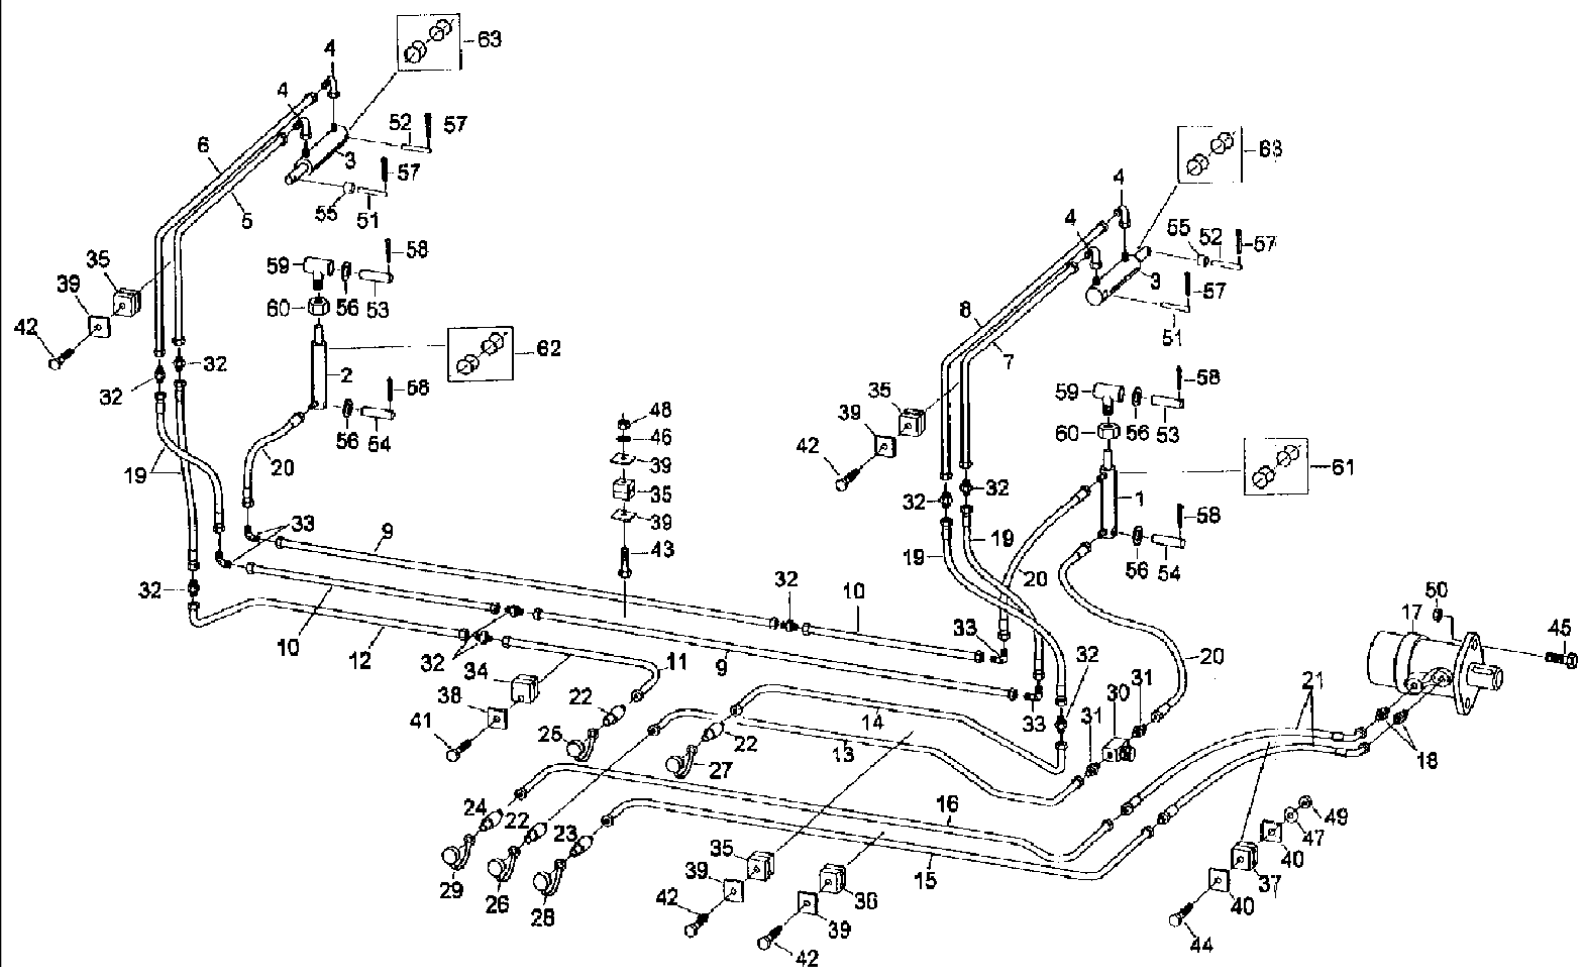

сылка	Номер детали	Кол-во	Описание
1	4264715854	1	CYLINDER ASSY., DZ 35/25 -250
2	4264715846	1	CYLINDER ASSY., EZ 24.5 - 250
3	021362855	2	cylinder, DZ 32/20 -220
4	003793970	5	ELBOW, w-type fitting, EW 8 -L
5	061060784	1	TUBE ASSY., GS1-1
6	061041611	1	PIPE, GS2
7	061041628	1	PIPE, GS3
8	061060792	1	PIPE, GS4 -1
9	061041740	2	PIPE, GS5
10	061041747	2	pipe, 5.4m, GS6
10	061042018	2	TUBE ASSY., 6.0m, GS13
10	061046913	2	TUBE, HYD, 6.6m, GS40
11	061041652	1	TUBE ASSY., GS7
12	06104660	1	pipe, 5.4m, GS8
12	061041958	1	PIPE, 6.0m, GS14
12	061046921	1	TUBE, HYD, 6.6m, GS41
13	061041677	1	PIPE, 5.4m, GS9
13	061041966	1	TUBE ASSY., 6.0m, GS15
13	061046938	1	TUBE, HYD, 6.6m, GS42
14	061041685	1	PIPE, 5.4m, GS10
14	061041974	1	TUBE ASSY., 6.0m, GS16
14	061046946	1	TUBE, HYD, 6.6m, GS43
15	061041693	1	PIPE, 5.4m, GS11
15	061041982	1	TUBE ASSY., 6.0m, GS17
15	061046954	1	TUBE, HYD, 6.6m, GS44
16	061041708	1	PIPE, 5.4m, GS12
16	061041990	1	TUBE ASSY., 6.0m, GS18
16	061046962	1	PIPE, 6.6m, GS45
17	061034532	1	MOTOR, HYDRAULIC,
18	006791663	2	CONNECTION screwing
19	060514580	4	HOSE, PHD 206 x 400 AOL AOL
20	060514597	3	HOSE, PHD 206 x 560 AOL AOL
21	060504722	2	HOSE, PHD 210 x 1400 AOL 45 HL
22	9901635868	3	fixed half, SKFS 06 HL 3
23	060514603	1	FIXING BRACKET, fixed half, SKFS 10 HL 4
24	060514611	1	SUPPORT, fixed half, SKFS 10 HL 4
25	9901635791	1	GUARD, dust cap, gn, SKF ZUBS 3
26	9901635785	1	dust cap, rt, SKF ZUBS 3
27	9901635783	1	GUARD, dust cap, 6.0m, bl, SKF ZUBS 3
27	9901635783	1	GUARD, dust cap, 6.6m, bl, SKF ZUBS 3
28	003799910	1	GUARD, dust cap, 6.0m, bl, SKF ZUBS 3
28	003799910	1	GUARD, dust cap, 6.6m, ge, SKF ZUBS 3
29	060519497	1	GUARD, dust cap, 6.0m, ge, SKF ZUBS 3
29	060519497	1	GUARD, dust cap, 6.6m, ge, SKF ZUBS 3