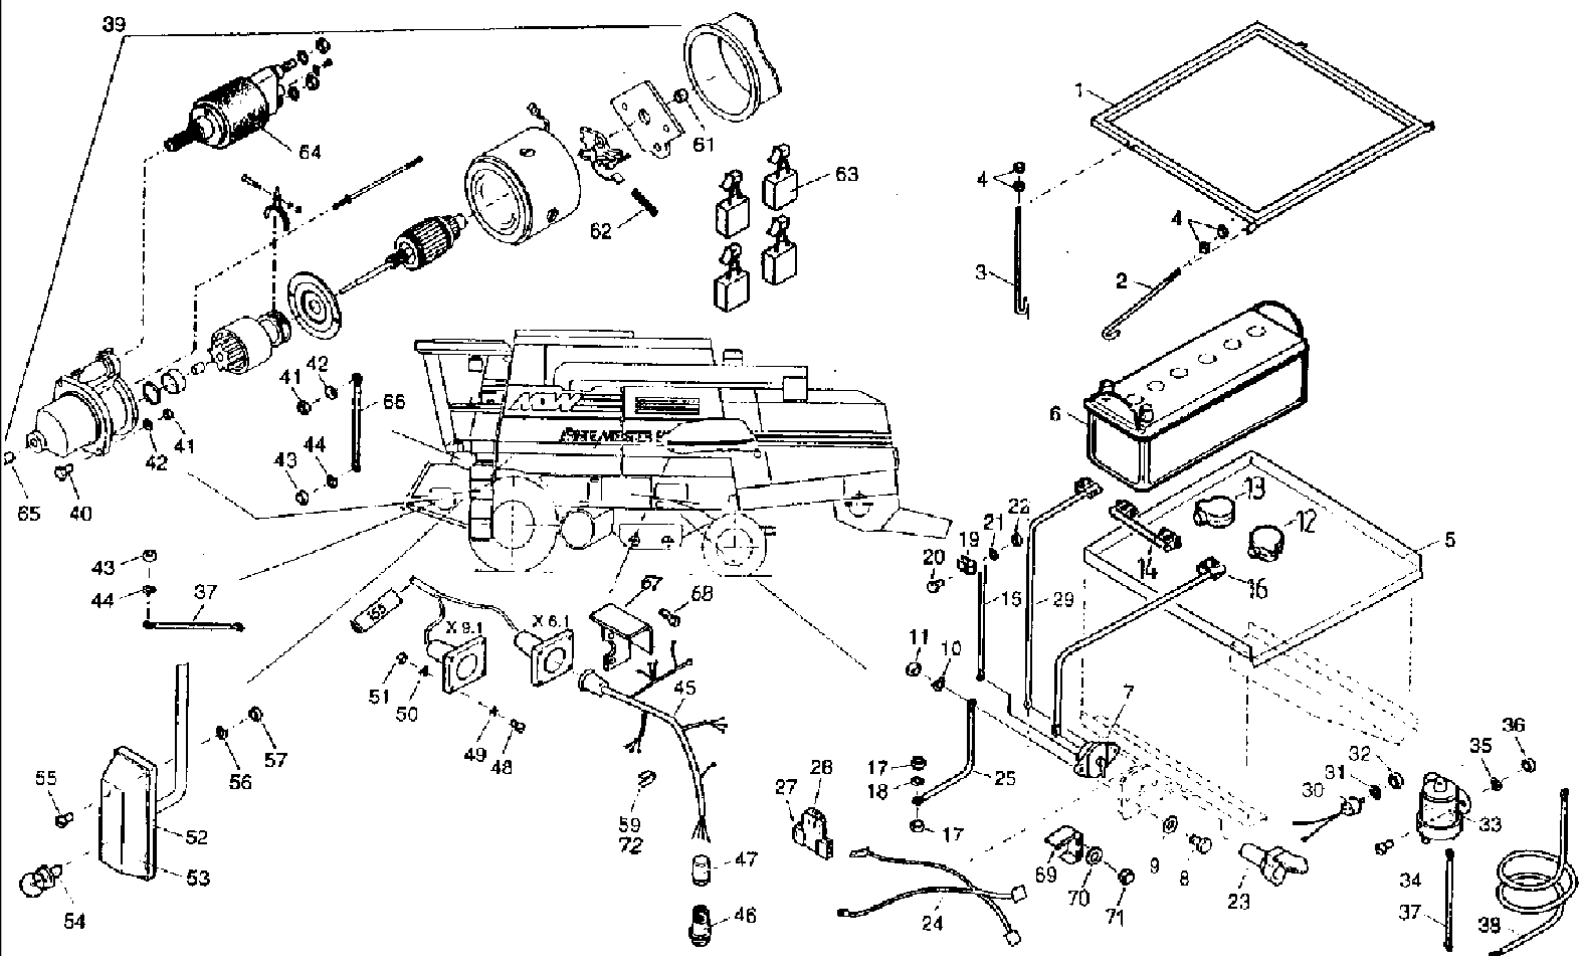

сылка	Номер детали	Кол-во	Описание
1	061009990	1	FRAME,
2	4247058897	2	ROD, tie
3	4247058903	2	ROD, tie
4	006213830	8	NUT, hex, M 8-8
5	4247058911	1	BOTTOM,
6	4254137743	2	BATTERY, DRY,
7	060519472	1	BATTERY CUT-OUT, SWITCH main
8	9933929173	2	BOLT, Hex, M8 x 25, 8.8, hex, M 8 x d25-8.87
9	9960921633	2	WASHER, A 8.4
10	9961920061	2	WASHER, SPRING, plate, B 8
11	006213830	2	NUT, hex, M 8-8
12	4247058936	3	PROTECTOR, pole, g
13	4247058928	1	PROTECTOR, pole, f
14	060512771	1	LINE, (+/-) lead
15	9922875301	1	SHIN, LINE connecting
16	060519712	1	LINE, (-) cable
17	100016	2	NUT, M10, CI 8,
18	9961920004	1	WASHER, SPRING, SPARING plate, B 10
19	060160627	3	CLAMP, pipe
20	86508568	3	SCREW, Hex, M6 x 16, 8.8,
21	9960919927	3	SPARING plate, B 6
22	006213734	3	NUT, hex, M 6-8
23	9019877967	1	SOCKET, plug
24	061028220	1	CABLE ASSY.,
25	060508156	1	CABLE, (-) connecting
27	060505715	1	PROTECTOR, holder
28	060502101	1	FUSE, 4 A
29	060516010	1	CABLE, (+) lead
30	4260716223	1	DIODE,
31	006506264	1	DISC, NOTCHED, WASHER toothed lock, A 8.2
32	006213830	1	NUT, hex, M 8-8
33	9019059245	1	RELAY, 24V
34	006003493	2	SCREW, cheese-head, M 5 x 12 -5.8
35	9961919902	2	WASHER, SPRING, SPARING plate, B 5
36	006213478	2	NUT, hex, M 5-8
37	4260705085	2	CABLE ASSY.,
38	061010043	1	HARNESS, cable
39	9019059237	1	MOTOR, STARTER, 24 V
40	9933931863	2	SCREW, Hex, M12 x 25, 8.8, hex, M12 x 25 -8.8
41	337475	3	NUT, M12, CI 10, hex, M 12-8
42	9999853174	3	PLATE, LOCKING, washer, VSF B 12
43	006213830	2	NUT, hex, M 8-8
44	9961920061	2	WASHER, SPRING, plate, B 8
45	061051590	1	CABLE, tree