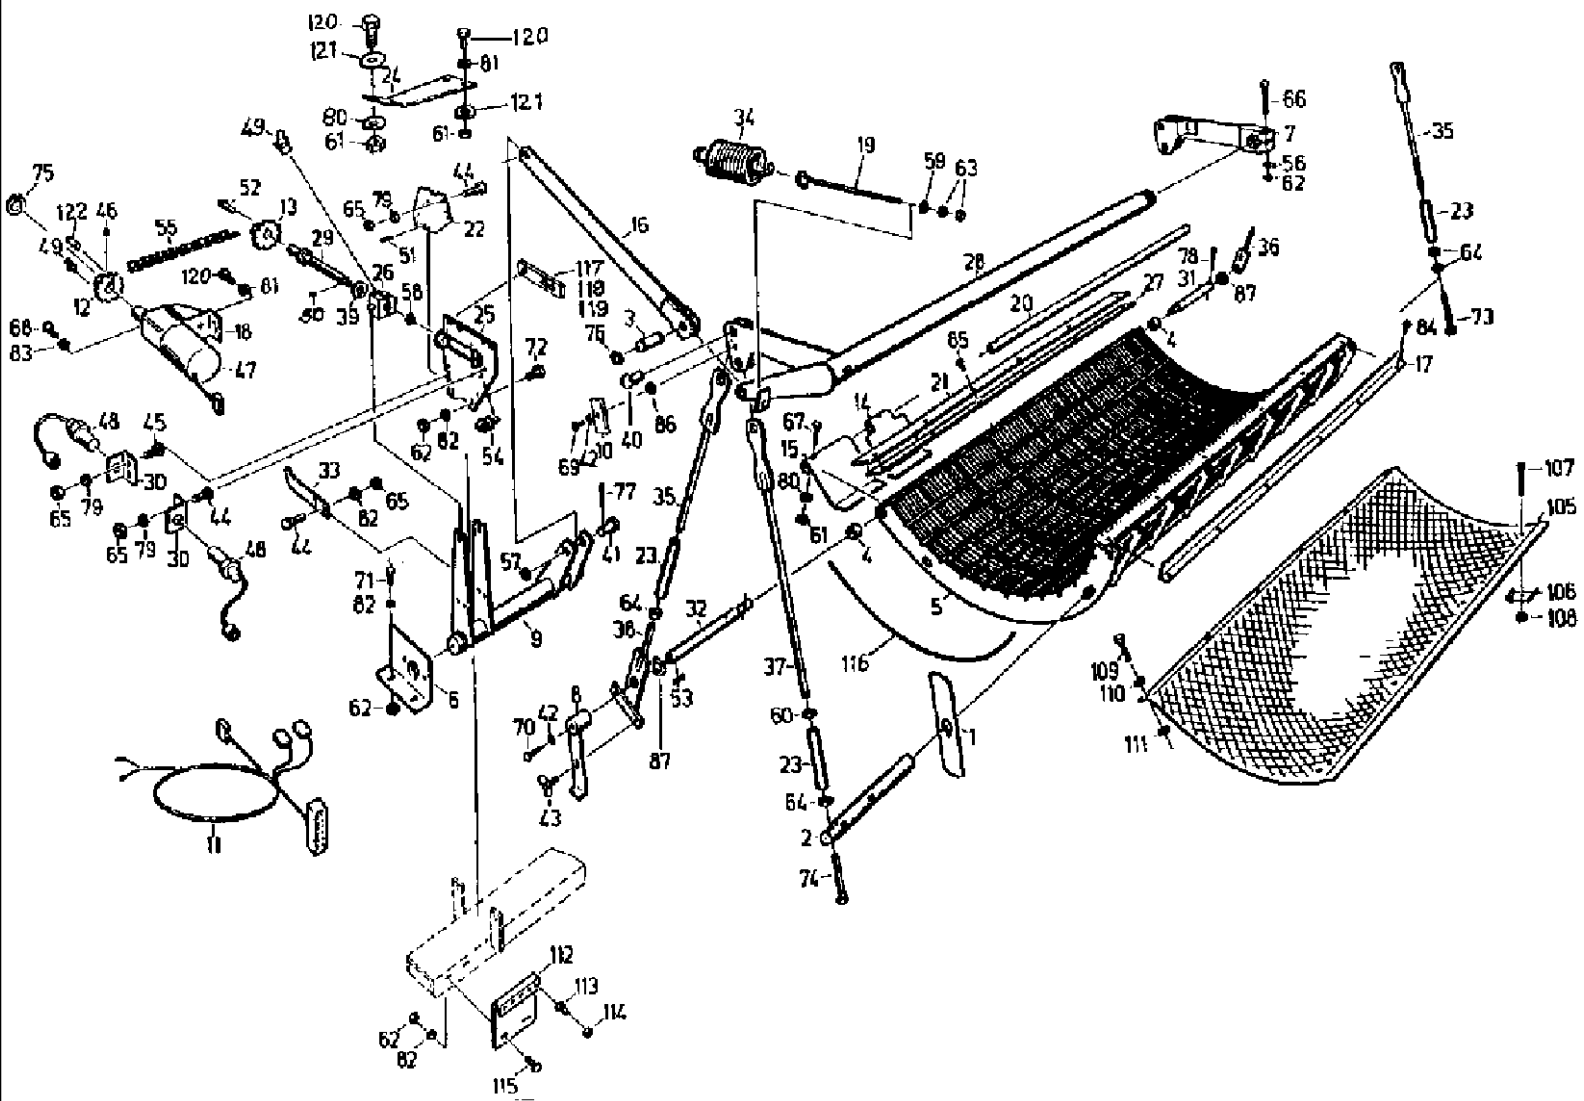

527 CASE IH COMBINE (1/99-12/99)

028 CONCAVE WITH ADJUSTMENT

сылка	Номер детали	Кол-во	Описание
1	4260691672	4	COVER, PROTECTIVE,
2	060010501	2	PIN, LARGE, bolt
3	061013825	1	PIN, LARGE, bolt
4	4270717841	2	FLANGE, SLEEVE spacer
5	061001364	1	CONCAVE, 9.7 mm
5	061000603	1	CONCAVE, 7.5 mm
6	0610502011	1	holder
7	4260691697	1	LEVER,
8	061019068	1	LEVER,
9	061051927	1	LEVERSHAFT,
10	4260711155	2	CAP,
11	061052124	1	HARNESS, cable
12	061051984	1	PINION, sprocket, Z24
13	061052003	1	DRIVE SPROCKET, Z24
14	4221619358	5	FLAP,
15	061001485	2	FLAP,
16	061051814	1	TRUSS ROD, connecting
17	061001790	1	RAIL, guide
18	061052044	1	SUPPORT, motor
19	061013987	1	SCREW, eyelet
20	061001493	1	PIPE,
21	061001782	1	RAIL,
22	061052085	1	SECTOR, segment
23	4260691568	4	MOUNTING CLIP, PIECE tension
24	061051726	1	CROSSBAR, fin
25	061051830	1	PARTITION, retaining
26	061051902	1	NUT, regulation
27	061019143	1	base
28	061031923	1	SHAFT, adjusting
29	061051871	1	SHAFT, adjusting
30	061053061	2	ANGLE BAR,
31	4260691656	1	SHAFT, CROSS, pin
32	4260691664	1	SHAFT, CROSS, pin
33	061052093	1	INDICATOR,
34	9974881266	1	SPRING, TENSION,
35	4260691703	3	ROD, tension
36	4260691711	1	ROD, tension
37	4260691728	1	ROD, tension
38	061019051	1	ROD, tension
39	060526881	1	WASHER, THRUST, rail
40	9949865468	4	PIN, LARGE, bolt, A20 H11 x 30-ST
41	060526912	1	PIN, LARGE, bolt, B20 H11 x 50 x 42-ST
42	9961920061	3	WASHER, SPRING, B 8
43	9944926806	1	THUMB SCREW, wing, M 8x20 -ST