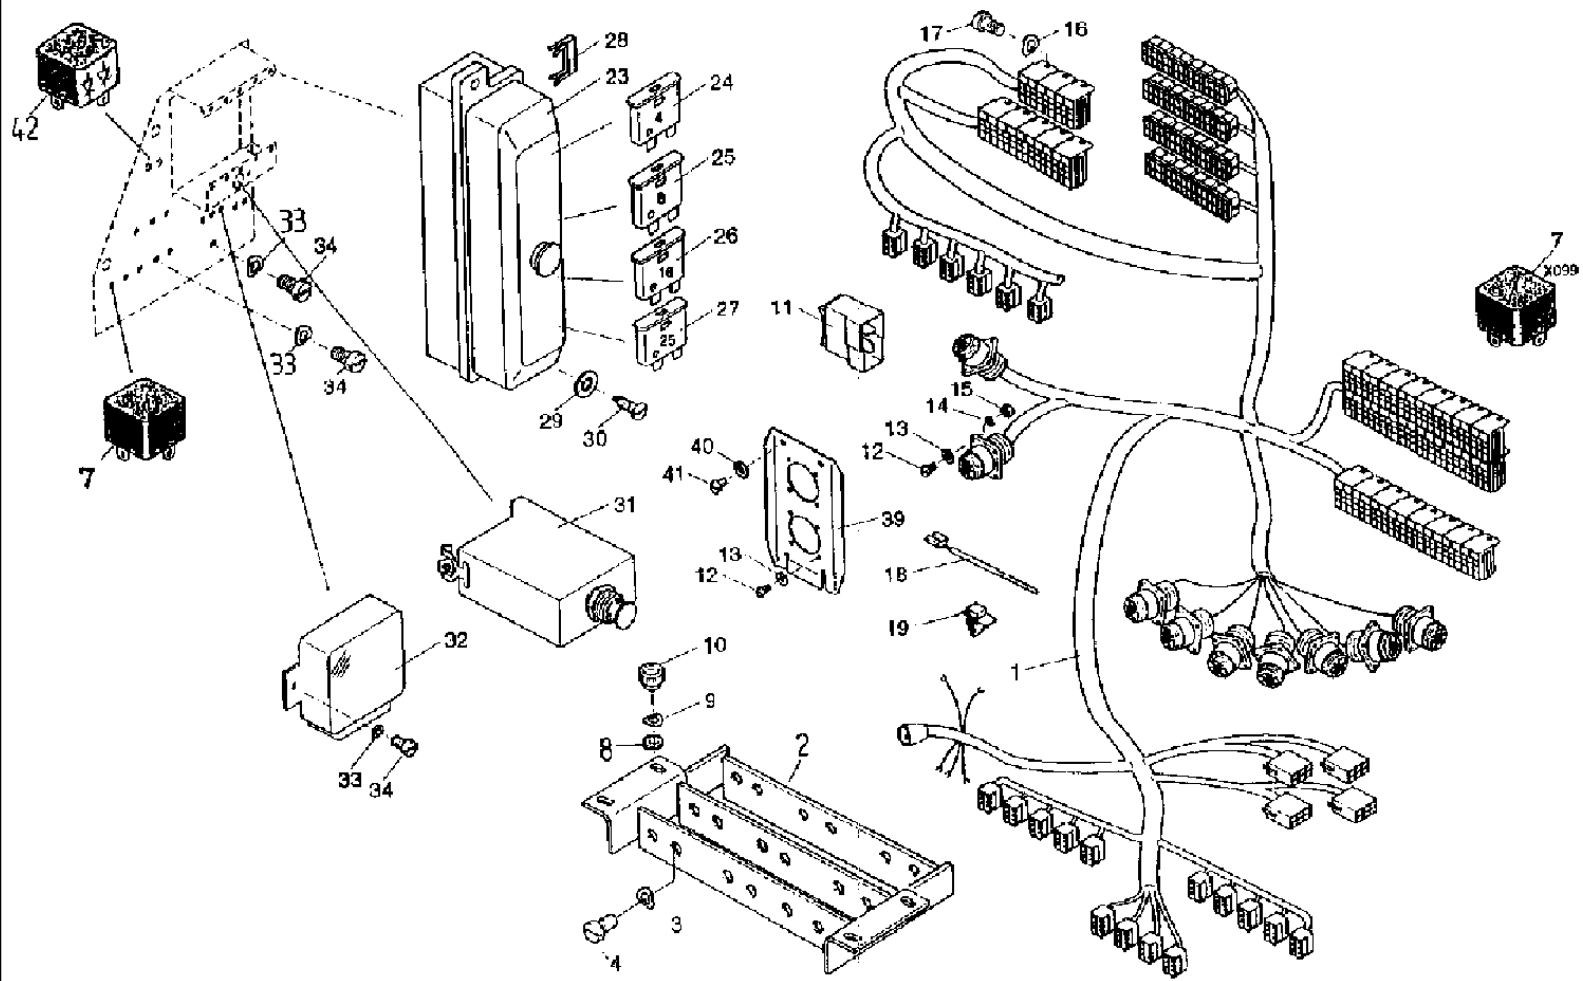

сылка	Номер детали	Кол-во	Описание
1	061068701	1	HARNESS, CABLE main
2	061032844	1	RELAY, support
3	9961919902	8	WASHER, SPRING, B 5
4	9936939538	8	SCREW, cheese-head, M 5 x 6 5.8
7	060503272	40	RELAY,
8	9965962315	4	WASHER, A 5.3
9	9961919902	4	WASHER, SPRING, B 5
10	9951895534	4	NUT, knurled, M 5-5
11	4260712992	1	DIODE, plug
12	060520827	8	SCREW, hex, M 3 x 12 -5.8
13	9960919823	8	WASHER, A 3.2
14	9961966966	8	WASHER, SPRING, B 3
15	9950894093	8	NUT, hex, M 3-8
16	9961919902	4	WASHER, SPRING, B 5
17	9936939538	4	SCREW, cheese-head, M 5 x 6 -5.8
18	060152467	4	CABLE, connexion
19	060172093	5	CLAMP,
23	060502087	5	FUSE BOX, BOX fuse
24	060502101	15	FUSE, 4 A
25	060502118	10	FUSE, 8 A
26	060502126	11	FUSE, 16 A
27	060502134	4	FUSE, 25 A
28	060502095	25	BRIDGE,
29	9960921457	10	WASHER, A 4.3
30	9937939135	10	SCREW, metal, ST 3.5 x 9.5
31	060505893	1	SWITCH, guard, 50 A
32	901974035	1	flasher unit
33	9961919902	10	WASHER, SPRING, B 5
34	9936939538	10	SCREW, cheese-head, M 5 x 6 -5.8
39	061028245	1	PLATE, plug
40	9961919902	2	WASHER, SPRING, B 5
41	9936939538	2	SCREW, cheese-head, M 5 x 6 -5.8
42	060512706	2	DIODE, combination