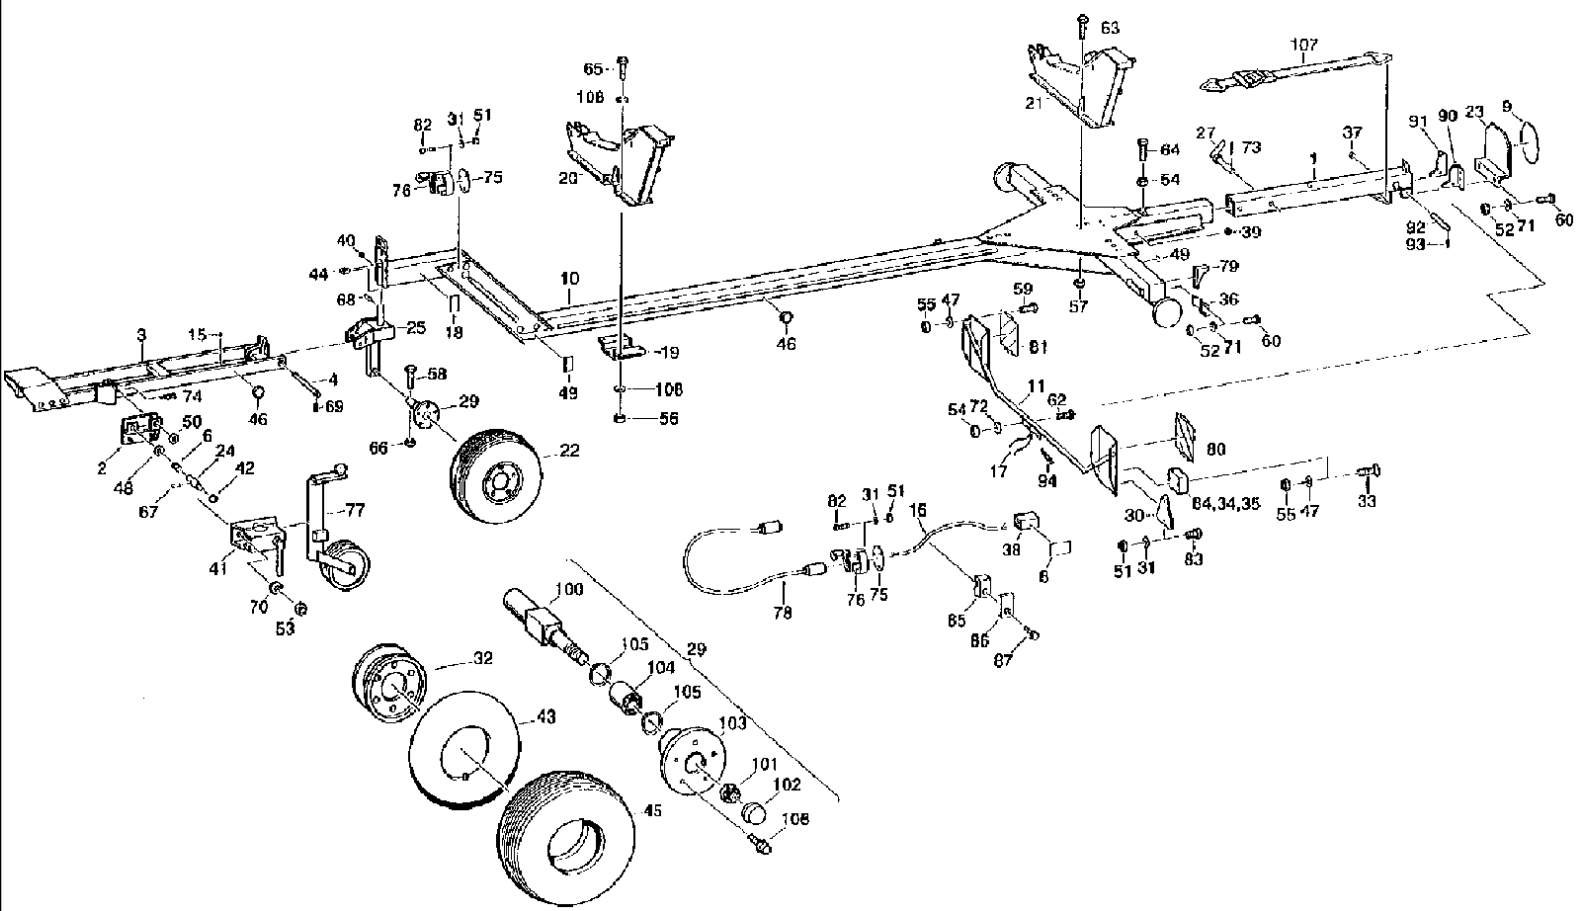

сылка	Номер детали	Кол-во	Описание
1	061041000	1	CARRIER, HOLDER light
2	061039690	1	ANCHOR, fastening
3	061038938	1	TOW BAR,
4	061039801	1	SCREW, tow bar
6	9973879424	1	SPRING, COMPRESSION, B1, 8 x 24 x 5.5
8	061039867	1	BLADE, inlet
9	060000202	1	DECAL, plate
10	061038351	1	FRAME, 20/22 ft
11	061039625	1	FRAME,
15	4240031395	8	SLEEVE,
16	060174938	1	CABLE,
17	061075473	2	cable
18	009113301	3	SYMBOLS,
19	060178660	2	STIRRUP, BOW clamping
20	31283272	1	SUPPORT,
21	31283377	1	SUPPORT,
22	061039377	1	WHEEL,
23	061039826	1	PLATE, LARGE,
24	061039746	1	BOLT, locking
25	061038786	1	FORK, front
27	061039770	1	PIN, SPLIT (COTTER),
29	060513530	1	PIN, LARGE, axle, Typ VL10
30	060502616	2	SPOTLIGHT, REFLECTOR rear
31	9961919902	7	WASHER, SPRING, B 5
32	060515001	1	RIM, WHEEL disk
33	9938928076	4	SCREW, lens-head, M6 x 20 -5.8
34	9019974357	4	BULB, filament, 21W 24V
35	060500647	2	BULB, filament, 10W 24V
36	060502665	2	SUPPORT, bracket
37	9972877046	6	GROMMET, cable
38	060502673	1	CONNECTOR, cable
39	060503014	1	GROMMET, cable
40	003617056	2	NIPPLE, LUBE, M8 x 1,
41	060514958	1	HOLDER, clamping
42	9910883908	1	BUTTON, HANDLE ball, C32FS
43	060502593	1	AIR TUBE, 185-14
44	006609262	2	SHIM, precision, 50 x 62 x 2
45	060602585	1	Tire, 185 R14C 8PR
46	060500575	8	REFLECTOR,
47	006510927	12	WASHER, A 6.4
48	006511204	1	WASHER, A 21
49	4221600067	3	DECAL, sliding shield
50	060509261	1	WASHER, 26
51	006213478	7	NUT, hex, M 5-8