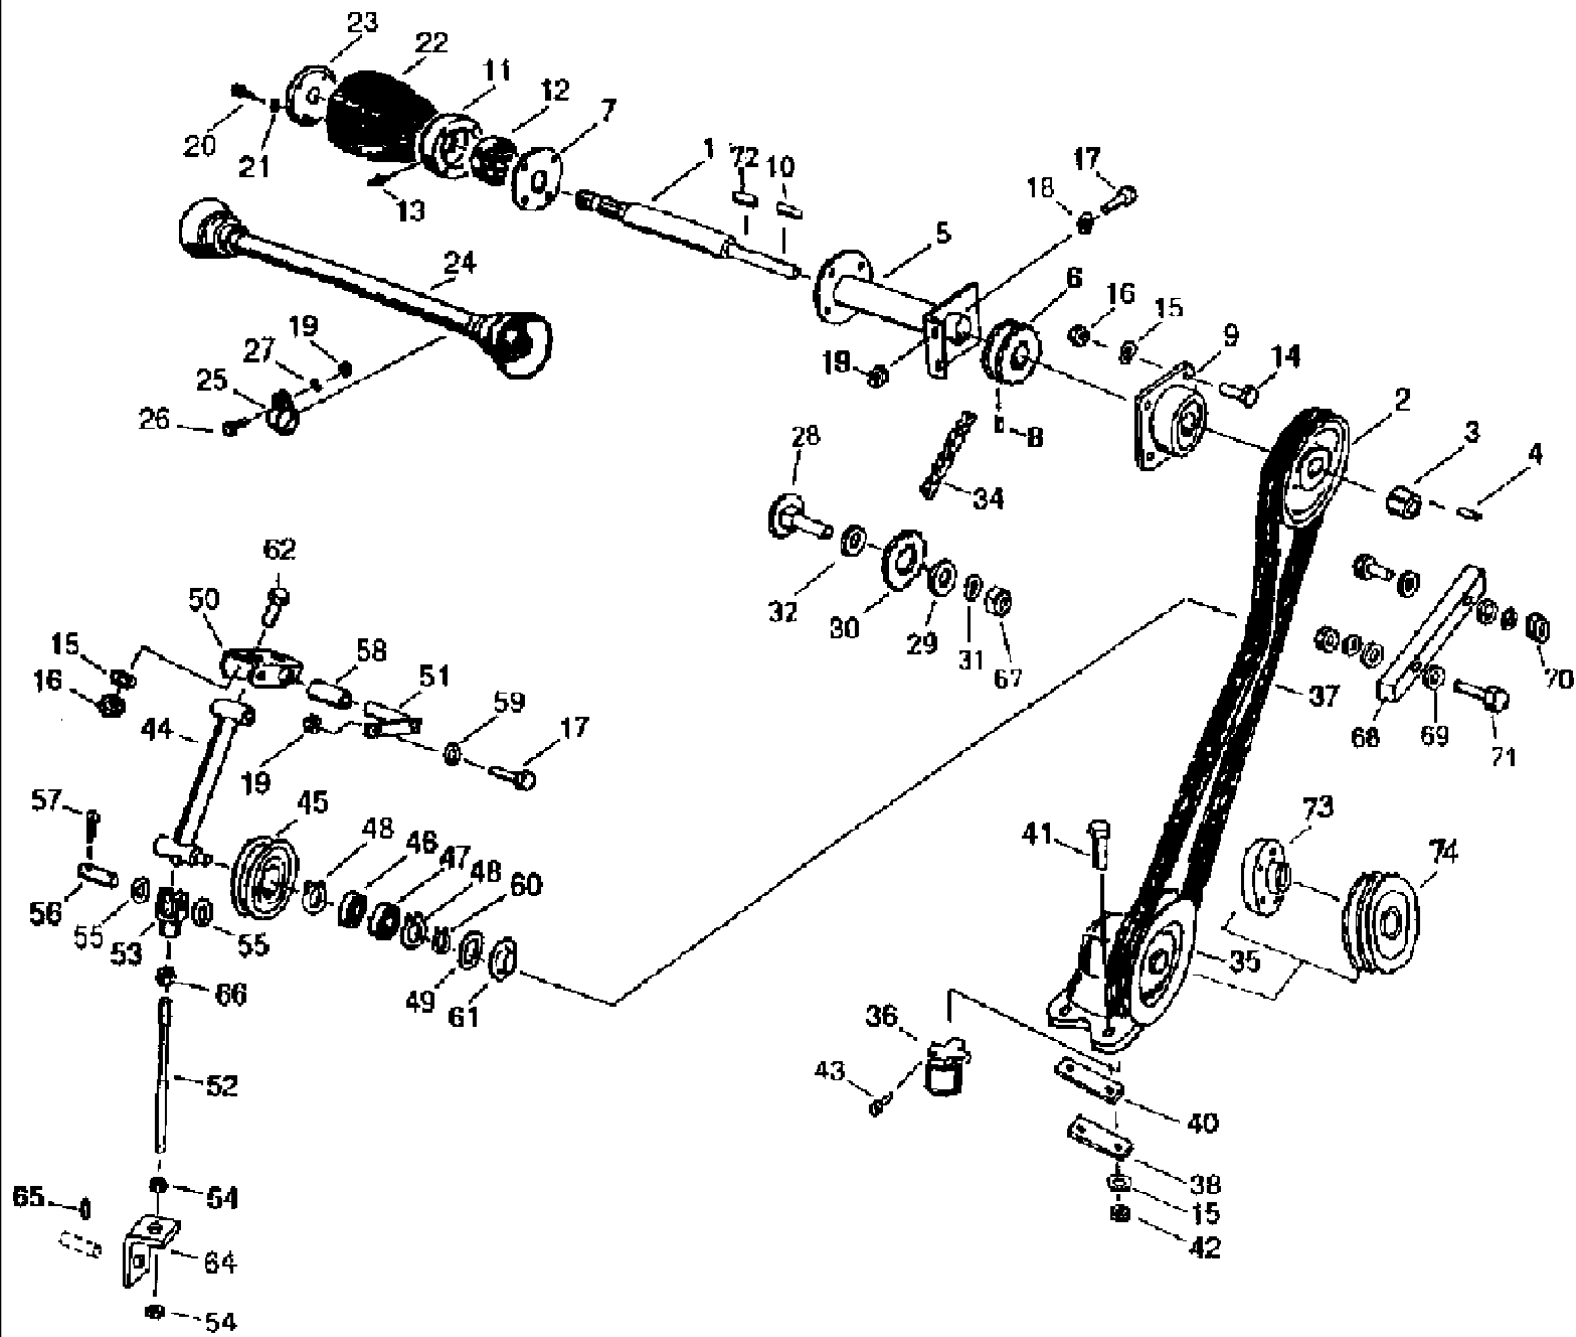

сылка	Номер детали	Кол-во	Описание
1	061046800	1	SHAFT, 5.4m
1	061036124	1	SHAFT, 6.0m
1	061036018	1	6.6m
2	061062874	1	PULLEY, V-Belt
3	060530861	1	RING, BUSHING holding, TSB 2517/40
4	060518391	2	PIN, threaded, 1/2"
5	061046817	1	GUARD, shaft, 5.4m
5	061036140	1	GUARD, shaft, 6.0m
5	061036044	1	GUARD, shaft, 6.6m
6	061061527	1	DRIVE SPROCKET, double
7	061036093	1	WASHER,
8	9701373700	1	PIN, threaded, M8 x 16 -45H
9	060513998	1	CARRIER, BEARING, flange, FSW 40
10	060514000	2	KEY, BUCKET TOOTHRT, feather, A12 x 8 x 70
11	4264714347	1	BEARING,
12	9902889503	1	BEARING, self- angling ball, 1307
13	003617056	1	NIPPLE, LUBE, M8 x 1, AM 8 x 1
14	9933932108	4	SCREW, hex, M12 x 40 -8.8
15	9999853174	10	PLATE, LOCKING, washer, VSF B12
16	337475	7	NUT, M12, CI 10, hex, M12 -8
17	9933929715	3	SCREW, hex, M8 x 18 -8.8
18	9999853158	2	PLATE, LOCKING, washer, VSF B8
19	006213830	4	NUT, hex, M8 -8
20	9933930887	8	SCREW, hex, M10 x 16 -8.8
21	9961911085	8	WASHER, LOCK, spring, B10
22	060508822	1	GUARD,
23	4264714371	1	REINFORCEMENT,
24	060504810	1	COUPLING, SHAFT cardan
25	4264714468	1	CLAMP,
26	16043224	1	BOLT, Hex, M8 x 16, 8.8, Full Thd,
27	9961910976	1	SPRING, ring, B8
28	061061568	1	SCREW, coach
29	006511140	1	WASHER, A 17
30	060527657	1	DRIVE SPROCKET, toothed rim
31	060516365	1	WASHER, LOCK, spring ring, A 16
32	061061551	1	WASHER,
34	006806925	1	CHAIN (AGRICULTURE), roller, 12B 1 x 98E
35	061060831	1	DRIVE, ANGLE, transmission
35	061060848	1	DRIVE, ANGLE, transmission
36	060510905	1	BEARING, ke
37	061036454	1	V-BELT, composite
38	4264714556	2	BLOCK, shim
40	060184554	3	BLOCK, shim
41	9932976954	4	SCREW, hex, M12 x 65 -10.9