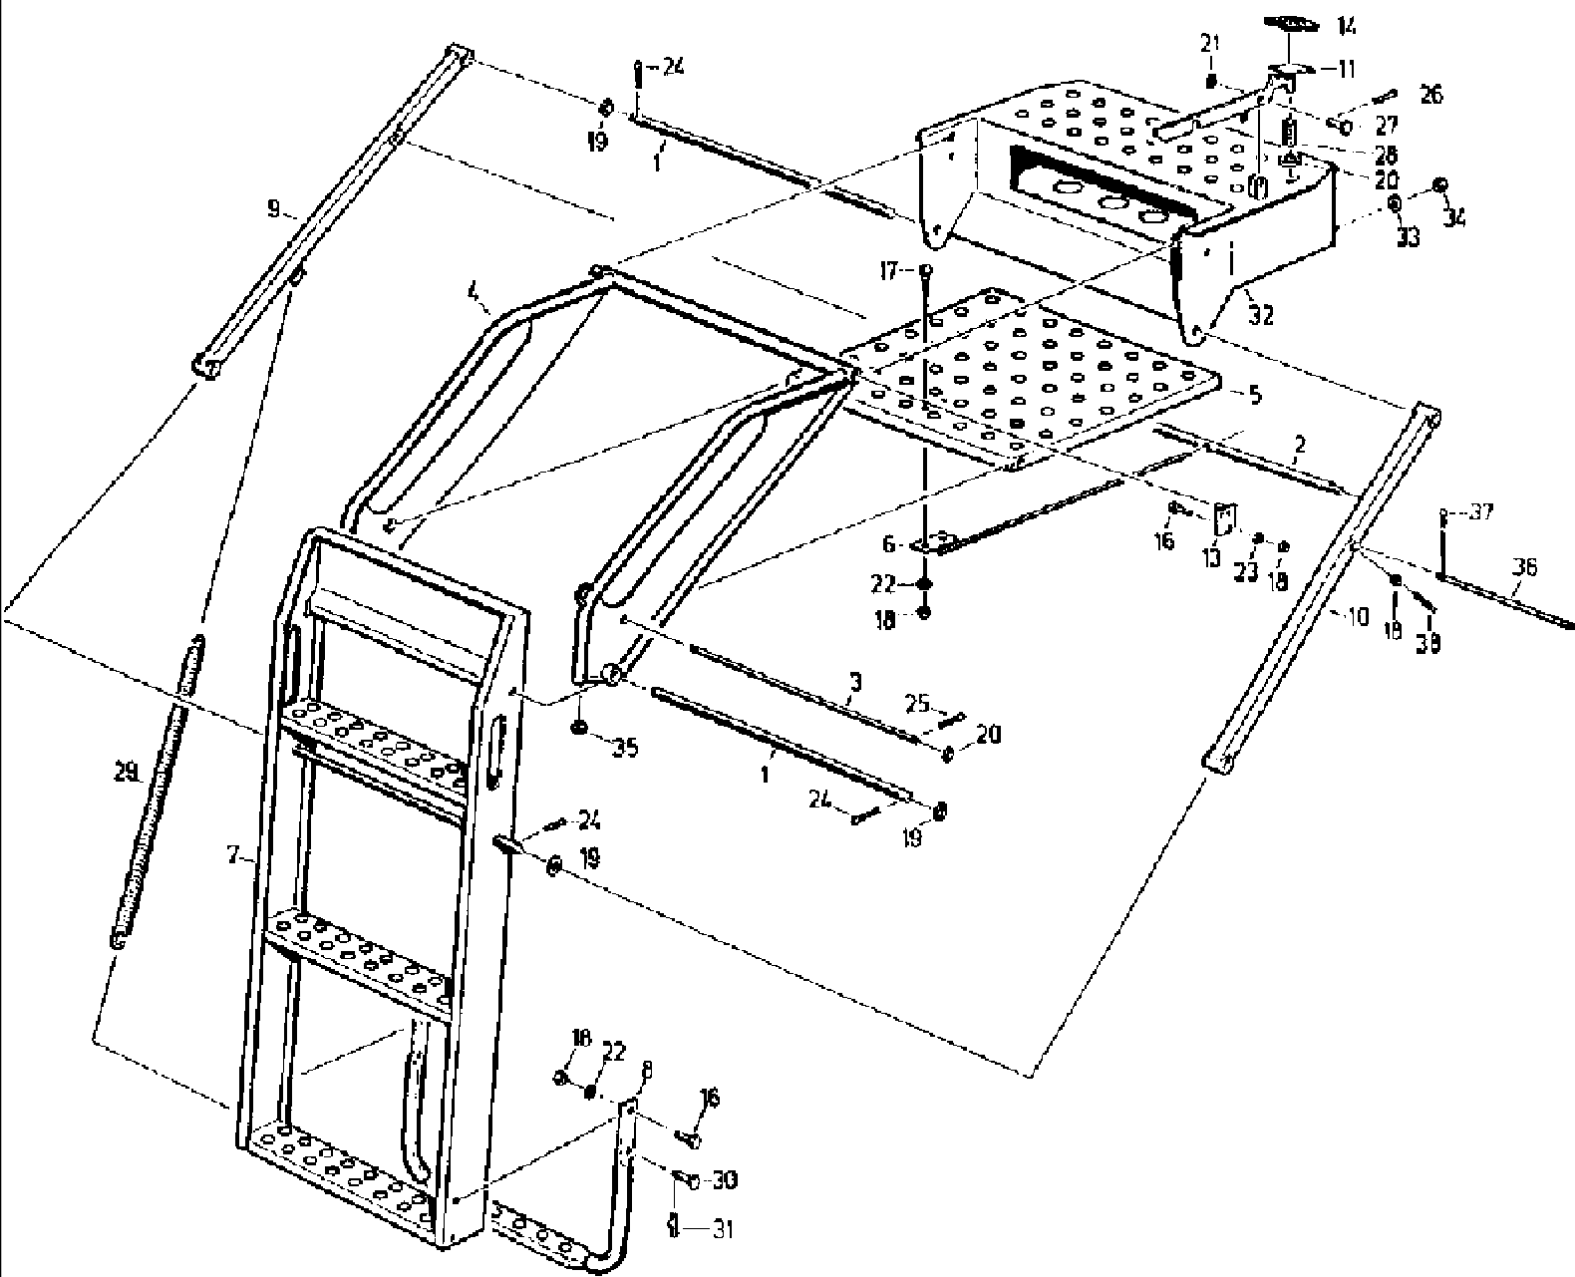

075 LADDER

сылка	Номер детали	Кол-во	Описание
1	4260700884	2	HOOK, BOLT through
2	4260700868	1	BAR, torsion
3	4260700876	1	STEM, STEM through
4	4260700788	1	CLAMP, PART upper
5	4260700802	1	STEP,
6	4260700810	1	GUIDE,
7	4260700827	1	LADDER, PART lower
8	4260700835	1	STEP, section
9	4260700843	1	BRAKE, ROD connecting
10	4260700851	1	BRAKE, ROD connecting
11	061017878	1	LEVER,
13	4240037536	1	PIN, SPLIT (COTTER), BOLT handle
14	4221672514	1	LINING, pedal
16	16043224	3	BOLT, Hex, M8 x 16, 8.8, Full Thd,
17	9945926163	2	SCREW, round-head, M 8 x 20 -8.8
18	006213830	10	NUT, hex, M 8-8
19	996022353	4	washer, A 17
20	9960921988	3	WASHER, A 13
21	9960921787	1	WASHER, A 10.5
22	9999853117	4	PLATE, LOCKING, washer, VSF M 8
23	9961910976	1	SPRING, WASHER lock, B 8
24	006402361	6	PIN, SPLIT (COTTER), 4 x 25
25	9963949947	2	PIN split, 4 x 20
26	9963950442	1	PIN, SPLIT (COTTER), 3.2 x 18
27	9949863208	1	PIN, LARGE, bolt, B10 h11 x 35 x 26
28	9973883115	1	SPRING, COMPRESSION, A2 x 22 x 11.5
29	9974882804	1	SPRING, TENSION, C4 x 36 x 60 Aa-2
30	060155951	2	PIN, LARGE, bolt
31	9928939224	2	SPLIT PIN/SAFETY PIN, hair, cotter
32	060101578	1	STIRRUP, PIECE connecting
33	9999853125	4	PLATE, LOCKING, washer, VSF M 12
34	337475	4	NUT, M12, CI 10, hex, M 12-8
35	060533003	2	CAP, covering
36	060184505	1	PIN, LARGE, bolt
37	9936949795	2	PIN split, 3.2 x 20
38	060508984	1	PIN, PLUG thread, M8 x 20