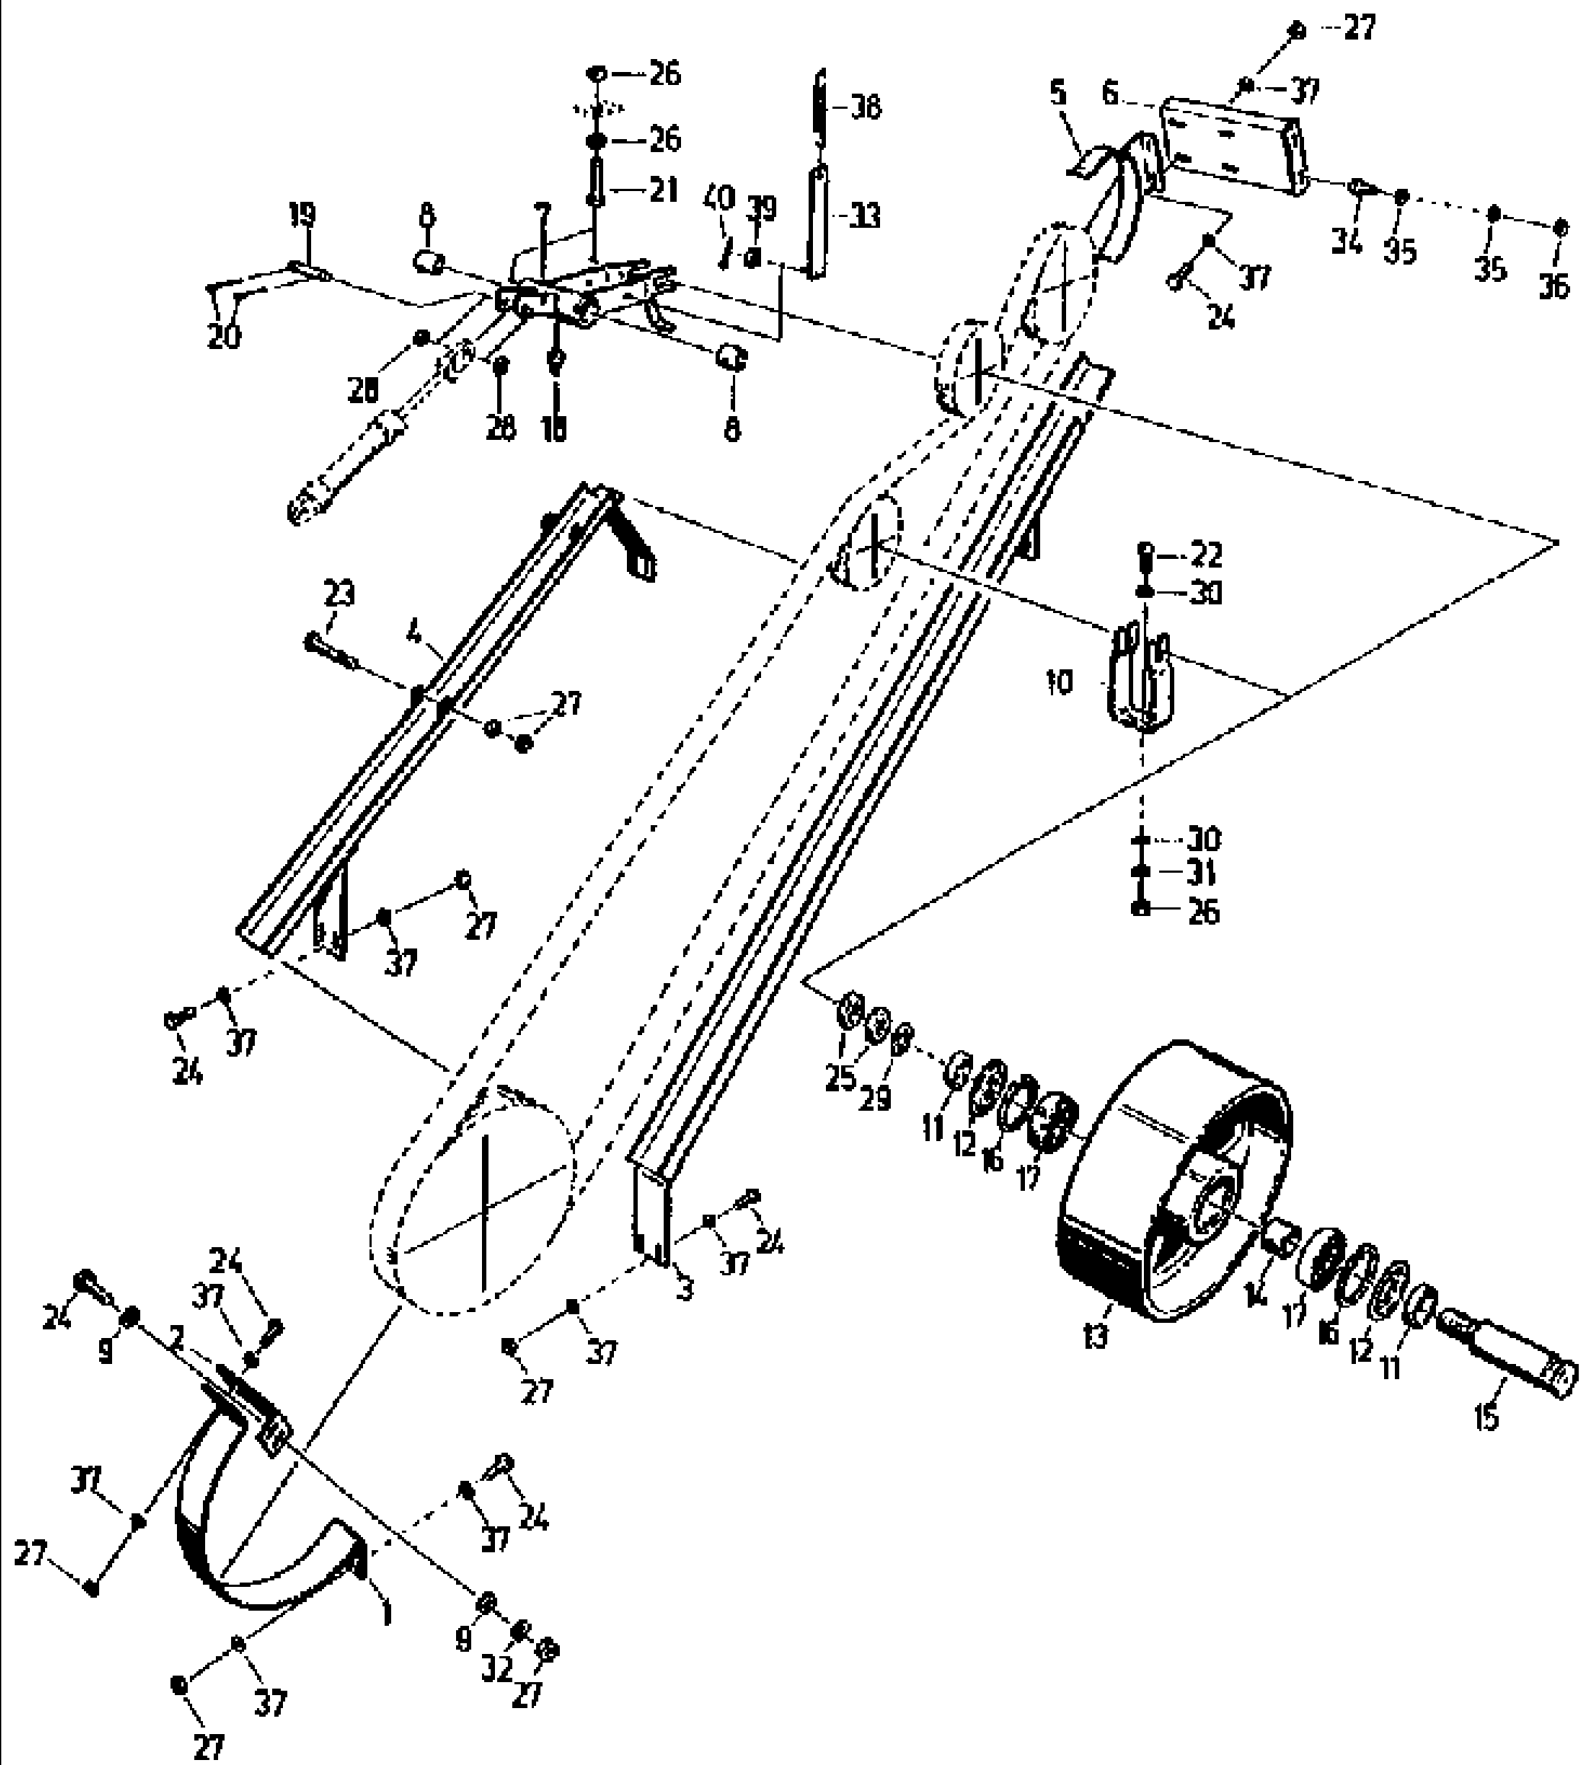

052 MOWER CLUTCH

052 MOWER CLUTCH

сылка	Номер детали	Кол-во	Описание
1	4270721524	1	BOW,
2	4270721532	1	ANGLE BAR,
3	4270721493	1	GUIDE, belt
4	4270721485	1	BUSHING, LARGE, BODY guiding
5	4270721516	1	GUARD, SWK
6	4270721508	1	ADAPTER, PIECE connecting
7	4270721460	1	DIPPER, LEVER rocking
8	4241021230	2	BUSHING, sliding
9	4260689114	4	WASHER,
10	061034042	1	CLEVIS, fork
11	4240029423	4	BUSHING,
12	4241123916	4	WASHER sealing
13	4240029431	2	ROLLER, SHIFTER,
14	4240024958	2	BUSHING,
15	4240024966	2	PIN, LARGE, bolt
16	9964917787	4	CIRCLIP, 52 x 2
17	9902890441	4	BEARING, ball, 6205 RS
18	003617056	1	NIPPLE, LUBE, M8 x 1, AM 8 x 1
19	9949865443	2	PIN, LARGE, bolt
20	9963950274	4	PIN, SPLIT (COTTER), splint, 5 x 32
21	9933932317	2	SCREW, hex, M 12 x 60 -8.8
22	9933932028	2	BOLT, Hex, M12 x 35, 8.8, hex, M 12 x 35 -8.8
23	9933960320	2	SCREW, hex, M 8 x 100 -8.8
24	9933929173	16	BOLT, Hex, M8 x 25, 8.8, hex, M 8 x 25 -8.8
25	006222647	4	NUT, hex, M 16 x 1, 5-04
26	337475	6	NUT, M12, CI 10, hex, M 12-8
27	006213830	20	NUT, hex, M 8-8
28	006511204	4	WASHER, A 21
29	9960962055	2	WASHER, 18
30	4250132814	4	WASHER,
31	006501557	2	WASHER, SPRING, B 12
32	9961920061	2	WASHER, SPRING, B 8
33	061016313	1	STAY, strud
34	006344037	2	BOLT, Hex, M10 x 25, 8.8, hex, M 10 x 25 -8.8
35	9999853166	4	PLATE, LOCKING, washer, VSF-B 10
36	100016	2	NUT, M10, CI 8,
37	9999853158	28	PLATE, LOCKING, washer, VSF-B 8
38	9974881065	1	SPRING, TENSION, B 5,5 x 60 x 25 Aa
39	9960921633	1	WASHER, A 8.4
40	9963949424	1	PIN, SPLIT (COTTER), 2 x 16