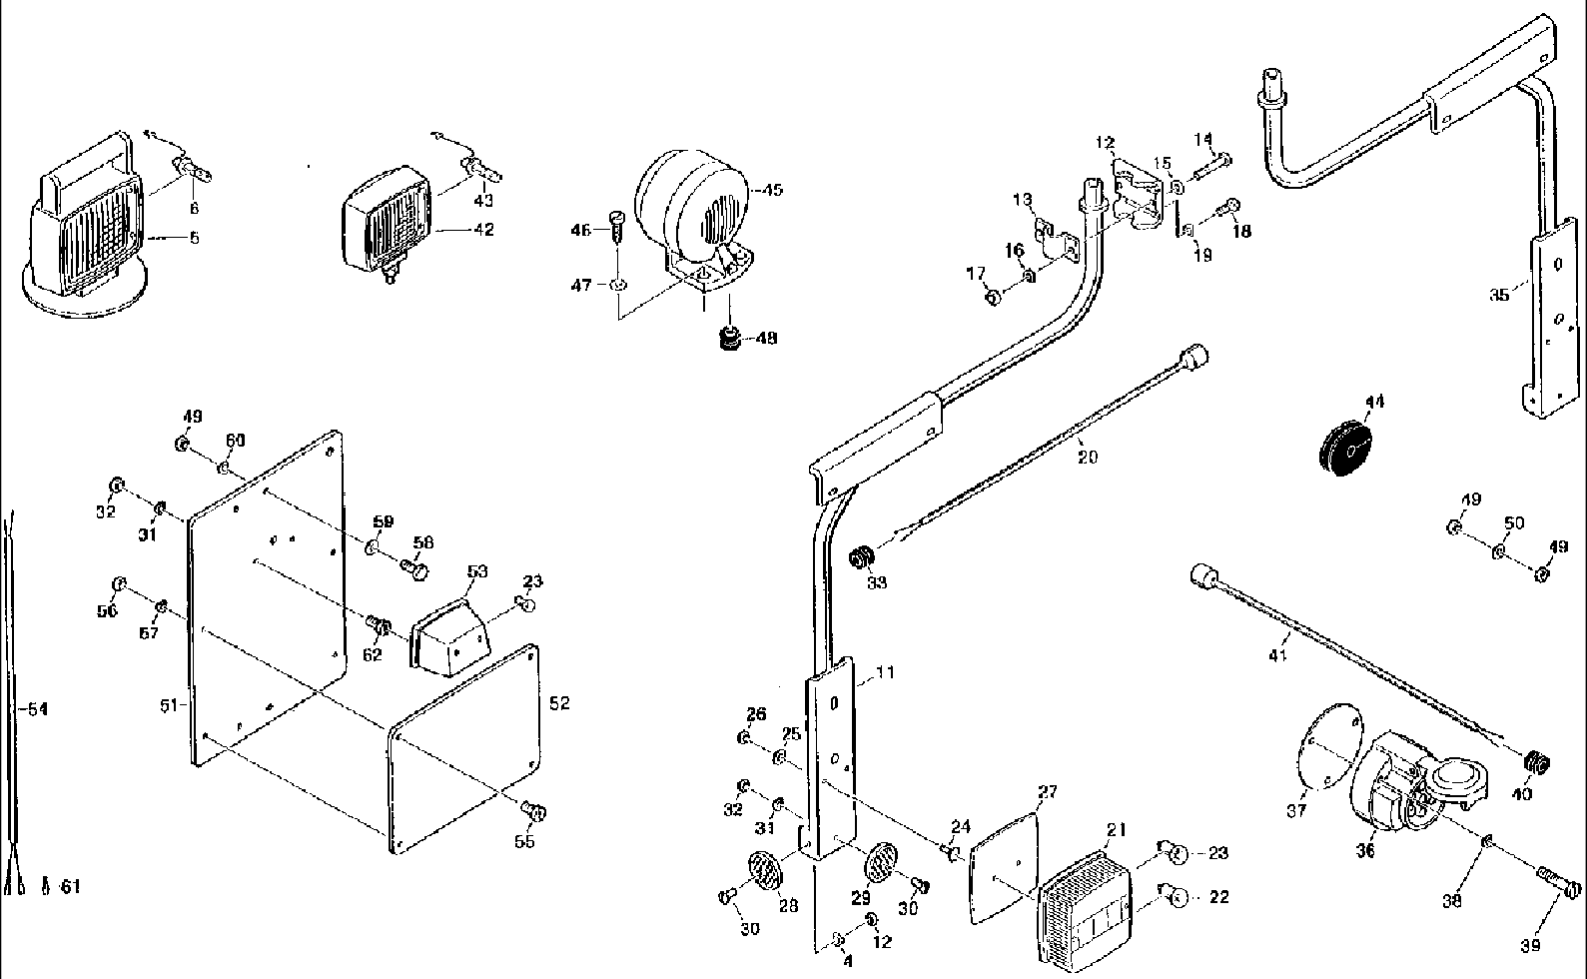

сылка	Номер детали	Кол-во	Описание
5	060509173	1	LIGHT, WORK, hand
6	9019876492	1	LIGHT, halogen, H3,24V/70W
11	061051404	1	SUPPORT, lamp, f
12	060182825	2	RETAINER,
13	060061817	2	BOW,
14	006341397	4	SCREW, hex, M 8 x 30 -8.8
15	9960921633	2	WASHER, 8.4
16	9961920061	2	WASHER, SPRING, B 8
17	006213830	2	NUT, hex, M 8-8
18	9933929748	4	SCREW, hex, M 8 x 10 -8.8
19	9961920061	2	WASHER, SPRING, B 8
20	061021423	2	HARNESS, cable
21	060509864	2	LIGHT, TAIL, combined
22	9019974357	4	BULB, B 24 V/21 W Ba 15 s
23	060500647	2	BULB, B 24 V/10 W Ba 15 s
24	9938928076	2	SCREW, fillister-head, M 6 x 20 -5.8
25	006510927	2	WASHER, 6.4
26	832-10406	4	NUT, LOCK, M6 x 1, CI 8,
27	060169434	2	PAD, RUBBER, plate
28	9019973331	2	REFLECTOR, rear
29	003790500	2	REFLECTOR, rear
30	9941934503	4	SCREW, countersunk, M 5 x 16
31	9961919902	8	WASHER, SPRING, B 5
32	006213478	8	NUT, hex, M 5-8
33	9972876898	2	GROMMET, NOZZLE cable
35	061051437	1	SUPPORT, lamp
36	007067048	1	SOCKET/RECEPTACLE, plug
37	4140751514	1	PLUG, socket underlay
38	9961919902	3	WASHER, SPRING, B 5
39	9936938754	3	SCREW, cylinder, M 5 x 30
40	9972877013	1	GROMMET, NOZZLE cable
41	061021431	1	CABLE,
42	060502070	1	LIGHT, WORK,
43	9019876492	1	LIGHT, halogen, H3 24V/70W
44	061027236	2	GROMMET, locking
45	060508726	1	HORN,
46	9937939135	2	SCREW, plate
47	9960921457	2	WASHER, 4.3
48	9972876816	1	GROMMET, cable
49	006213734	2	NUT, hex, M 6-8
50	9961919927	1	WASHER, SPRING, B 6
51	061052815	1	PLATE,
52	020948185	1	ADHESIVE, plate
53	060516670	1	LAMP, number-plate