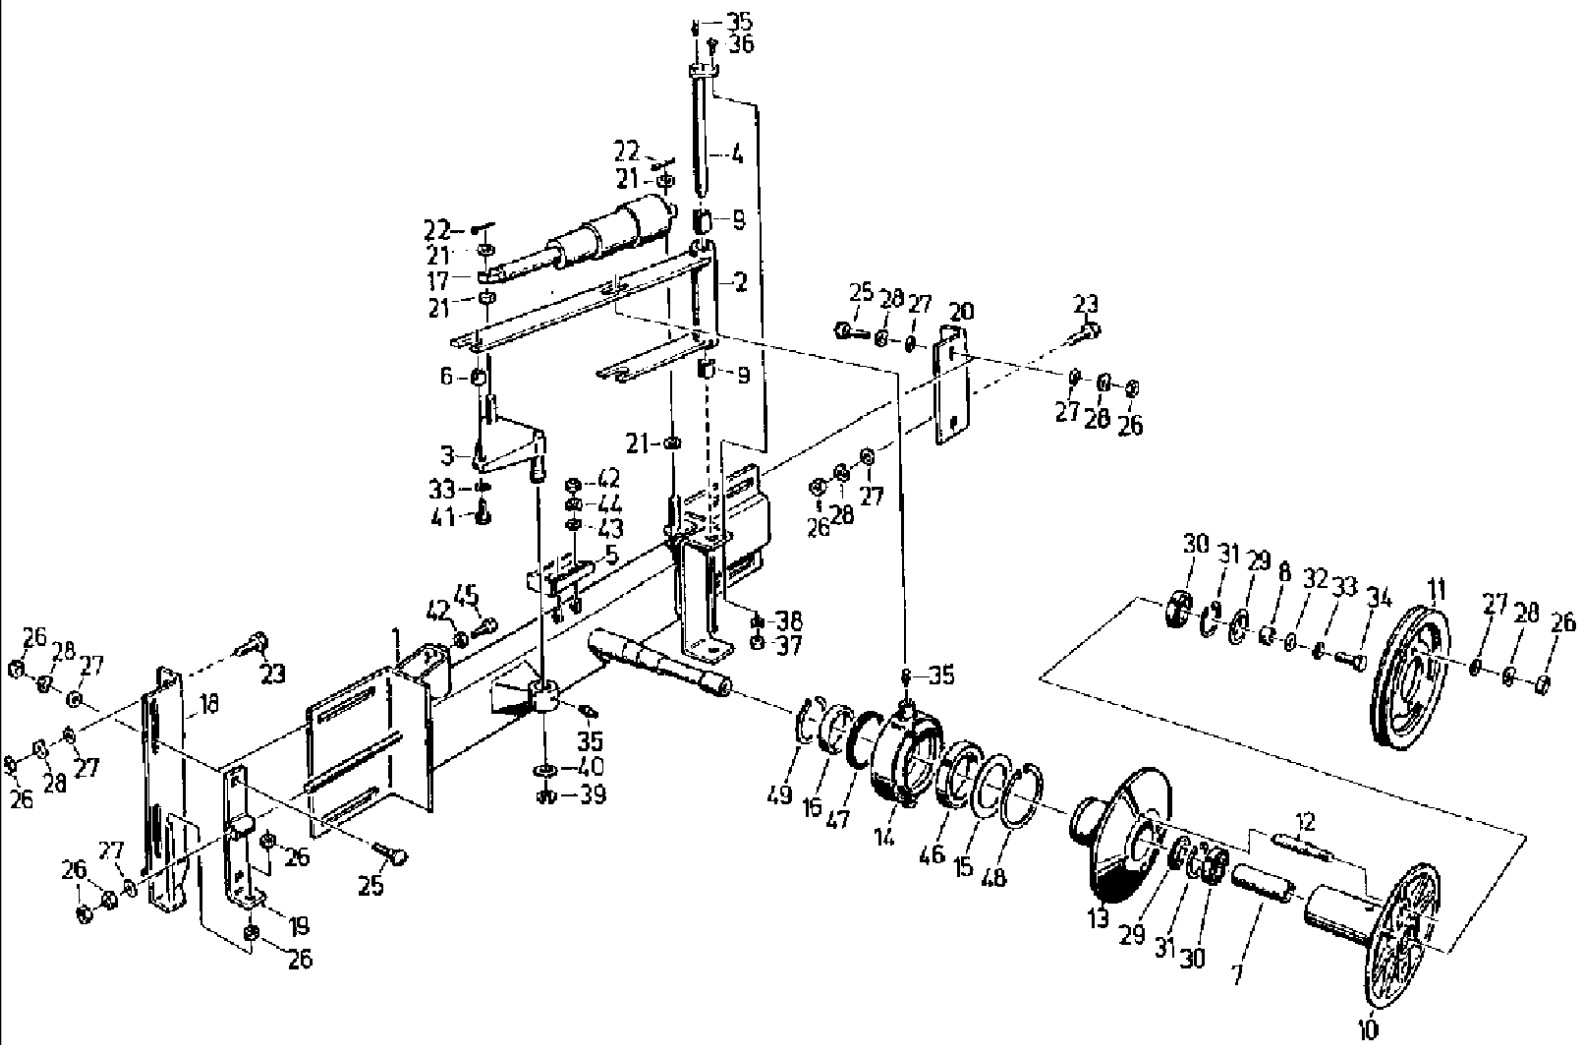

056 BLOWER CONTROL

сылка	Номер детали	Кол-во	Описание
1	4260714857	1	SUPPORT, BASE bearing
2	4260714865	1	CLEVIS, fork
3	4260714873	1	LEVER, bent
4	4260714881	1	AXLE,
5	060092630	1	STOP,
6	4260714898	1	SHAFT, CROSS, PIN driver
7	4260692874	1	SPACER, tube
8	4240029423	1	BUSHING,
9	4223649031	2	BUSHING,
10	4260692882	1	FLANGE, washer
11	060143980	1	GROOVED PULLEY, v-belt
12	4260702853	2	PIN, LARGE, bolt
13	4260692905	1	DISC, PULLEY regulating
14	4260692913	1	HOUSING, BEARING,
15	4260692921	1	SEAL WASHER,
16	4260692938	1	SLIP-RING MOTOR,
17	060533470	1	CYLINDER ASSY., DRIVER spindle
18	4260714816	1	ANGLE, tensioning
19	4260714832	1	SHIN, tensioner
20	4260714840	1	ANGLE BAR,
21	9960921988	4	WASHER, A13
22	006402361	2	PIN, SPLIT (COTTER), 4 x 25
23	006326666	4	BOLT hex, M 12 x 30 -8.8
25	9945926428	2	SCREW, SCREW round-head, M 12 x 30 -8.8
26	337475	14	NUT, M12, CI 10, hex, M 12-8
27	4250132814	11	WASHER,
28	006501557	10	WASHER, SPRING, B 12
29	4240023916	2	SEAL WASHER,
30	9902890433	2	BEARING, ball, 6205
31	9964917787	2	CIRCLIP, 52 x 2
32	9964965183	1	DISC, end
33	9961924491	2	DISC, NOTCHED, toothed, A 10.5
34	006344037	1	BOLT, Hex, M10 x 25, 8.8, hex, M 10 x 25 -8.8
35	003617056	4	NIPPLE, LUBE, M8 x 1, AM 8 x 1
36	120104	1	SCREW, Hex, M8 x 20, 8.8,
37	006213830	1	NUT, hex, M 8-8
38	9961920061	1	WASHER, SPRING, B 8
39	9964917088	1	CIRCLIP, 24 x 1.2
40	9960962930	1	WASHER, A 25
41	006343880	1	SCREW, hex, M 10 x 22 -8.8
42	100016	3	NUT, M10, CI 8,
43	4260689114	2	WASHER,
44	9961920004	2	WASHER, SPRING, B 10
45	9933931308	1	SCREW, hex, M 10 x 45 -8.8