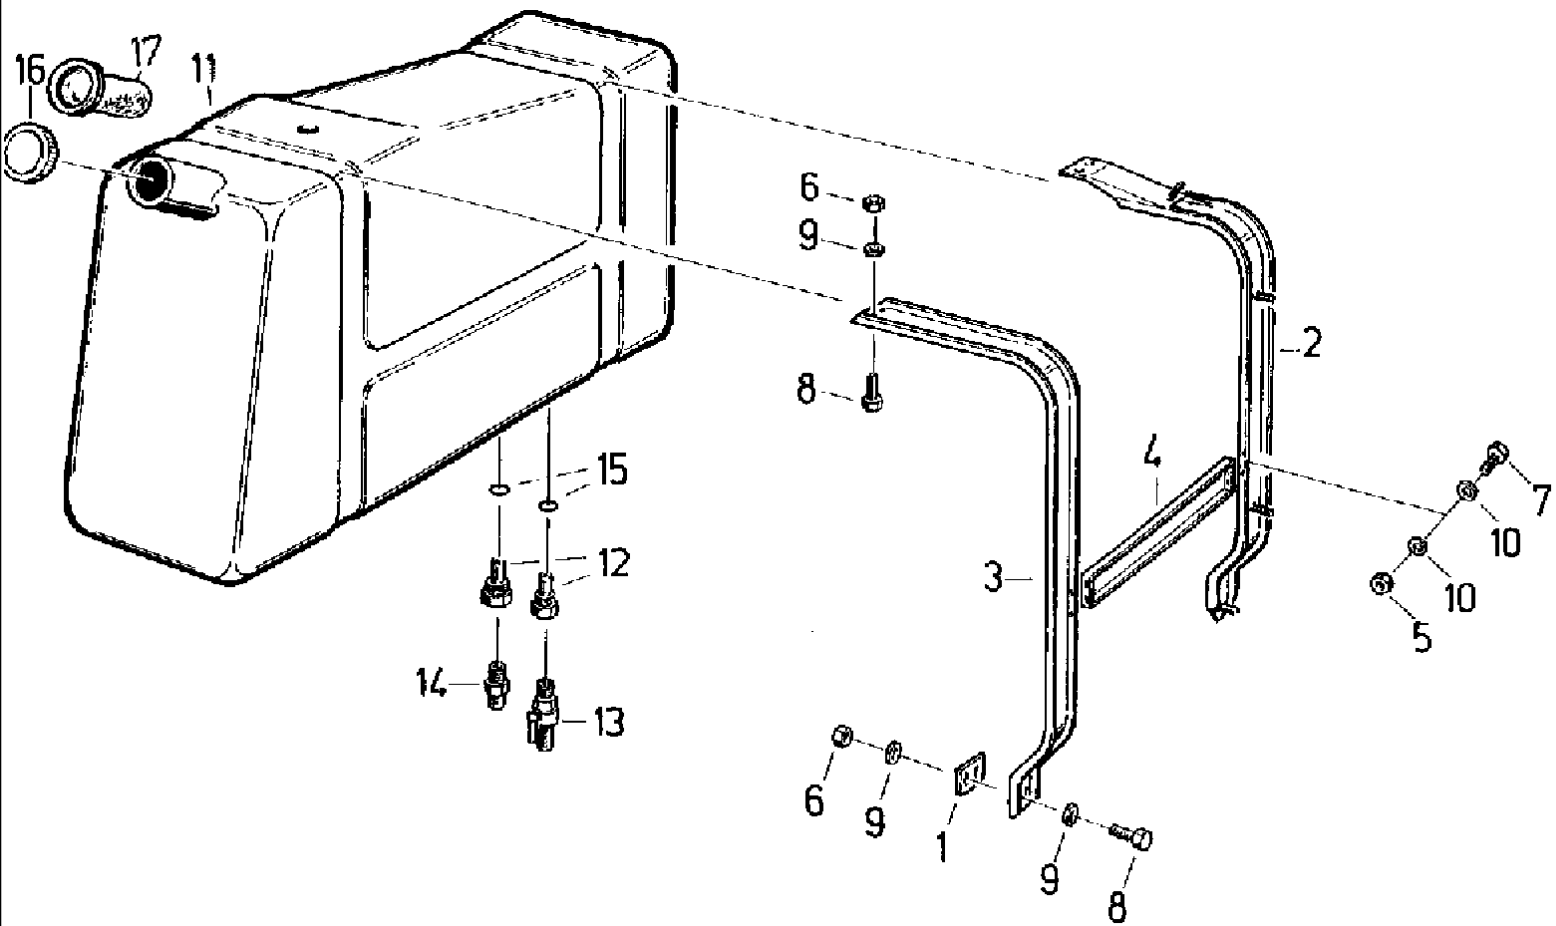

527 CASE IH COMBINE (1/99-12/99)

072 FUEL TANK

сылка	Номер детали	Кол-во	Описание
1	061028495	4	BLOCK, shim
2	061028405	1	BOW,
3	061028413	1	BOW,
4	061028421	1	LINK DRAG, connection
5	006213734	4	NUT, hex, M 6-8
6	100016	8	NUT, M10, CI 8,
7	86508568	4	SCREW, Hex, M6 x 16, 8.8,
8	006344037	8	BOLT, Hex, M10 x 25, 8.8, hex, M 10 x 25 -8.8
9	9999853094	12	PLATE, LOCKING, washer, VSF-M10
10	9999853100	8	PLATE, LOCKING, washer, VSF-m6
11	060190921	1	RESERVOIR,
12	061028390	2	FITTING, socket
13	061053727	1	VALVE check
14	060510464	1	ADAPTER, screw, XGE 10-L/M16X1,5/A3C
15	9907914993	2	O-RING, round, 22 x 3-NBR90
16	060510407	1	PLUG, cover, DV80
17	060533132	1	SCREEN,