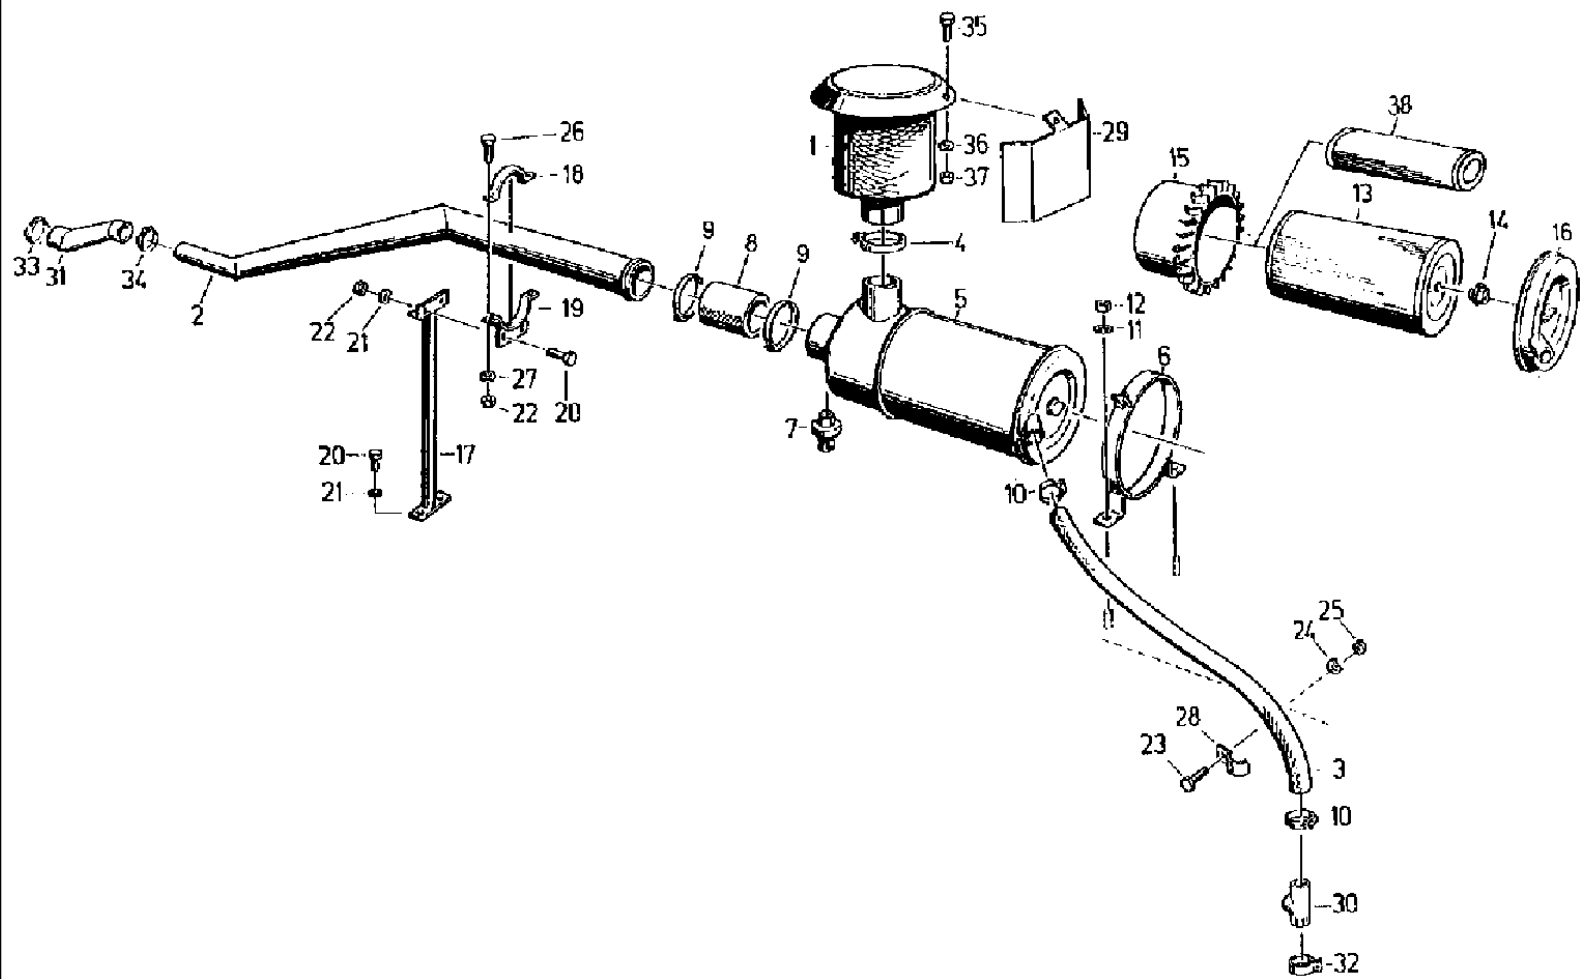

133 AIR CLEANER

сылка	Номер детали	Кол-во	Описание
1	061014963	1	FILTER, HEAD intake
2	061023796	1	GRILLE ASSY, PIPE intake
3	061015056	1	HOSE, ejector
4	060503666	1	CLAMP, pipe
5	060533116	1	AIR CLEANER, dry-type
6	060503658	2	RETAINER,
7	003792808	1	SWITCH, maintenance
8	061015048	2	SLEEVE, TRANSMISSION,
9	060503682	4	CLAMP, hose, AS 130-150
10	9908951097	2	CLAMP, hose, AL 40-60
11	9999853125	4	PLATE, LOCKING, washer, VSF M12
12	337475	4	NUT, M12, CI 10, hex, M 12-8
13	060503834	1	CARTRIDGE, Micro -Top
14	060150168	1	NUT, collar
15	060503842	1	LINE, deflector
16	060503850	1	BOTTOM, floor
17	4270719320	1	SUPPORT,
18	4270719281	1	BOW,
19	4270719345	1	BAIL, BOW fastening
20	16043224	4	BOLT, Hex, M8 x 16, 8.8, Full Thd,
21	9999853117	4	PLATE, LOCKING, washer, VSF M8
22	006213830	4	NUT, hex, M8-8
23	9933929065	1	SCREW, Hex, M10 x 20, 8.8, hex, M10 x 20 -8.8
24	9961920004	3	WASHER, SPRING, B10
25	100016	3	NUT, M10, CI 8,
26	120104	2	SCREW, Hex, M8 x 20, 8.8,
27	9961920061	2	WASHER, SPRING, B8
28	060503674	3	CLAMP, pipe, 46
29	061026942	1	DEFLECTOR, rebuff
30	060180526	1	SUPPORT, connection
31	061023802	1	RUBBER, sleeve
32	060508340	1	CLAMP, pipe, G1-45 x 20
33	9910953207	1	CLAMP, hose, AL 70-90
34	003782244	1	CLAMP, hose, Al 110-130
35	86977726	1	BOLT, Hex, M6 x 12, 8.8,
36	9961919927	3	WASHER, SPRING, B6
37	006213734	3	NUT, hex, M6-8
38	060533124	1	AIR CLEANER, secondary element