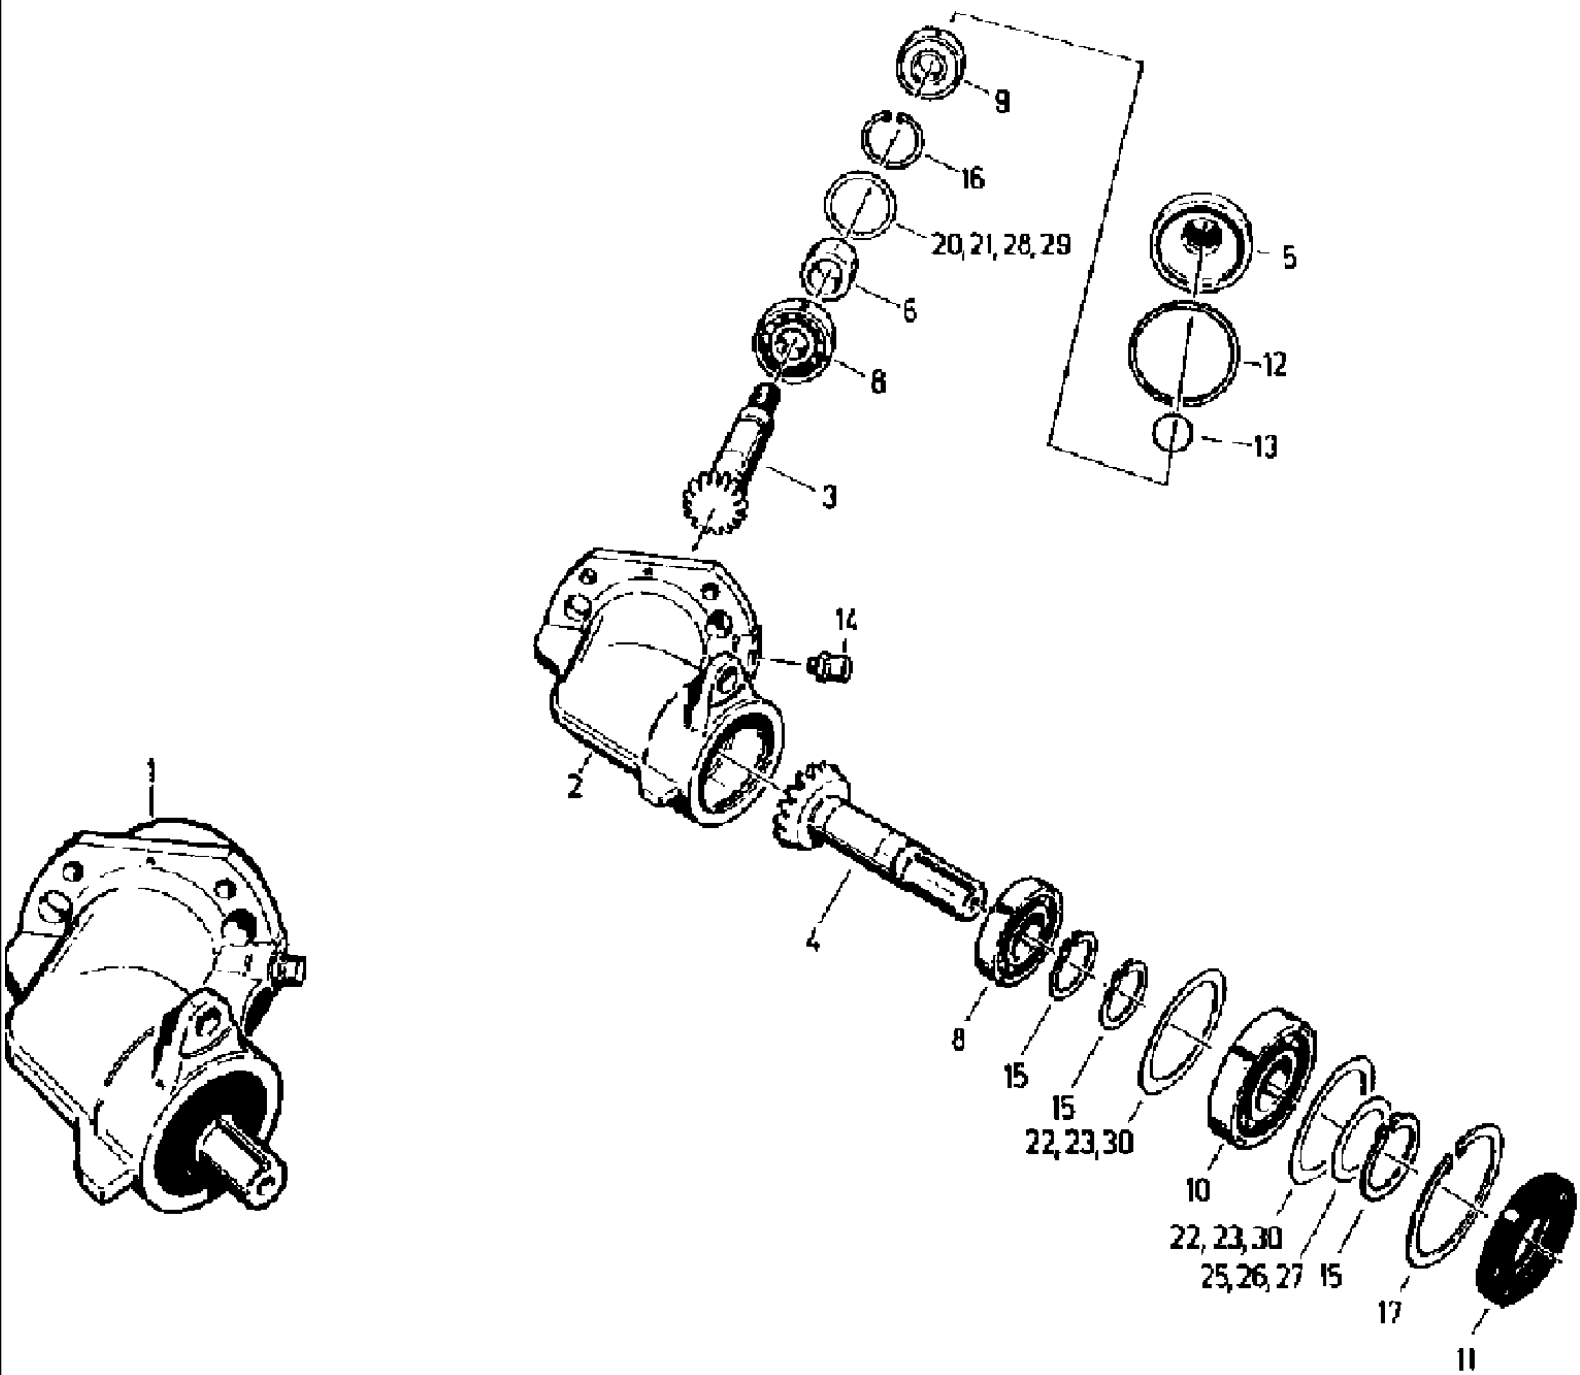

108 BEVEL GEAR TRAIN - GRAIN TANK FILLING AUGER

сылка	Номер детали	Кол-во	Описание
1	020058363	1	DRIVE, ANGLE, bevel wheel
1	060515155	1	GEAR, TRANSMISSION bevel wheel
2	065501547	1	CASE,
3	065501563	1	SHAFT, bevel wheel
4	065501610	1	SHAFT, bevel wheel
5	065501522	1	COVER, ke
6	065501588	1	BUSHING,
8	9902890466	2	BEARING, ball, 6206
9	003680632	1	BEARING, BALL, ball, 6206NLLU
10	9902890892	1	BEARING, ball, 6306
11	001128557	1	SEAL, shaft, R 30 x 72 x 8 UEN
12	001169524	1	SEAL, V, WVA-0075-N60B-AF
13	9907913670	1	O-RING, 25 x 3
14	006108934	1	VALVE BLEEDER,
15	9964917215	3	CIRCLIP, 30 x 1.5
16	9964917818	1	CIRCLIP, 62 x 2
17	9964917826	1	CIRCLIP, 72 x 2.5
20	9965920636	2	SHIM, precision, 50 x 62 x 0.2
21	9965920644	1	SHIM, precision, 50 x 62 x 0.5
22	006628007	4	SHIM, precision, 62 x 72 x 0.2
23	006628056	2	SHIM, precision, 62 x 72 x 0.5
25	9965920757	1	SHIM, precision, 30 x 42 x 0.5
26	9965920837	2	SHIM, precision, 30 x 42 x 0.2
27	006608614	2	SHIM, precision, 30 x 41 x 0.1
28	006609262	1	SHIM, precision, 50 x 62 x 2
29	006609238	2	SHIM, precision, 50 x 62 x 0.1
30	006627996	3	SHIM, precision, 62 x 72 x 0.1