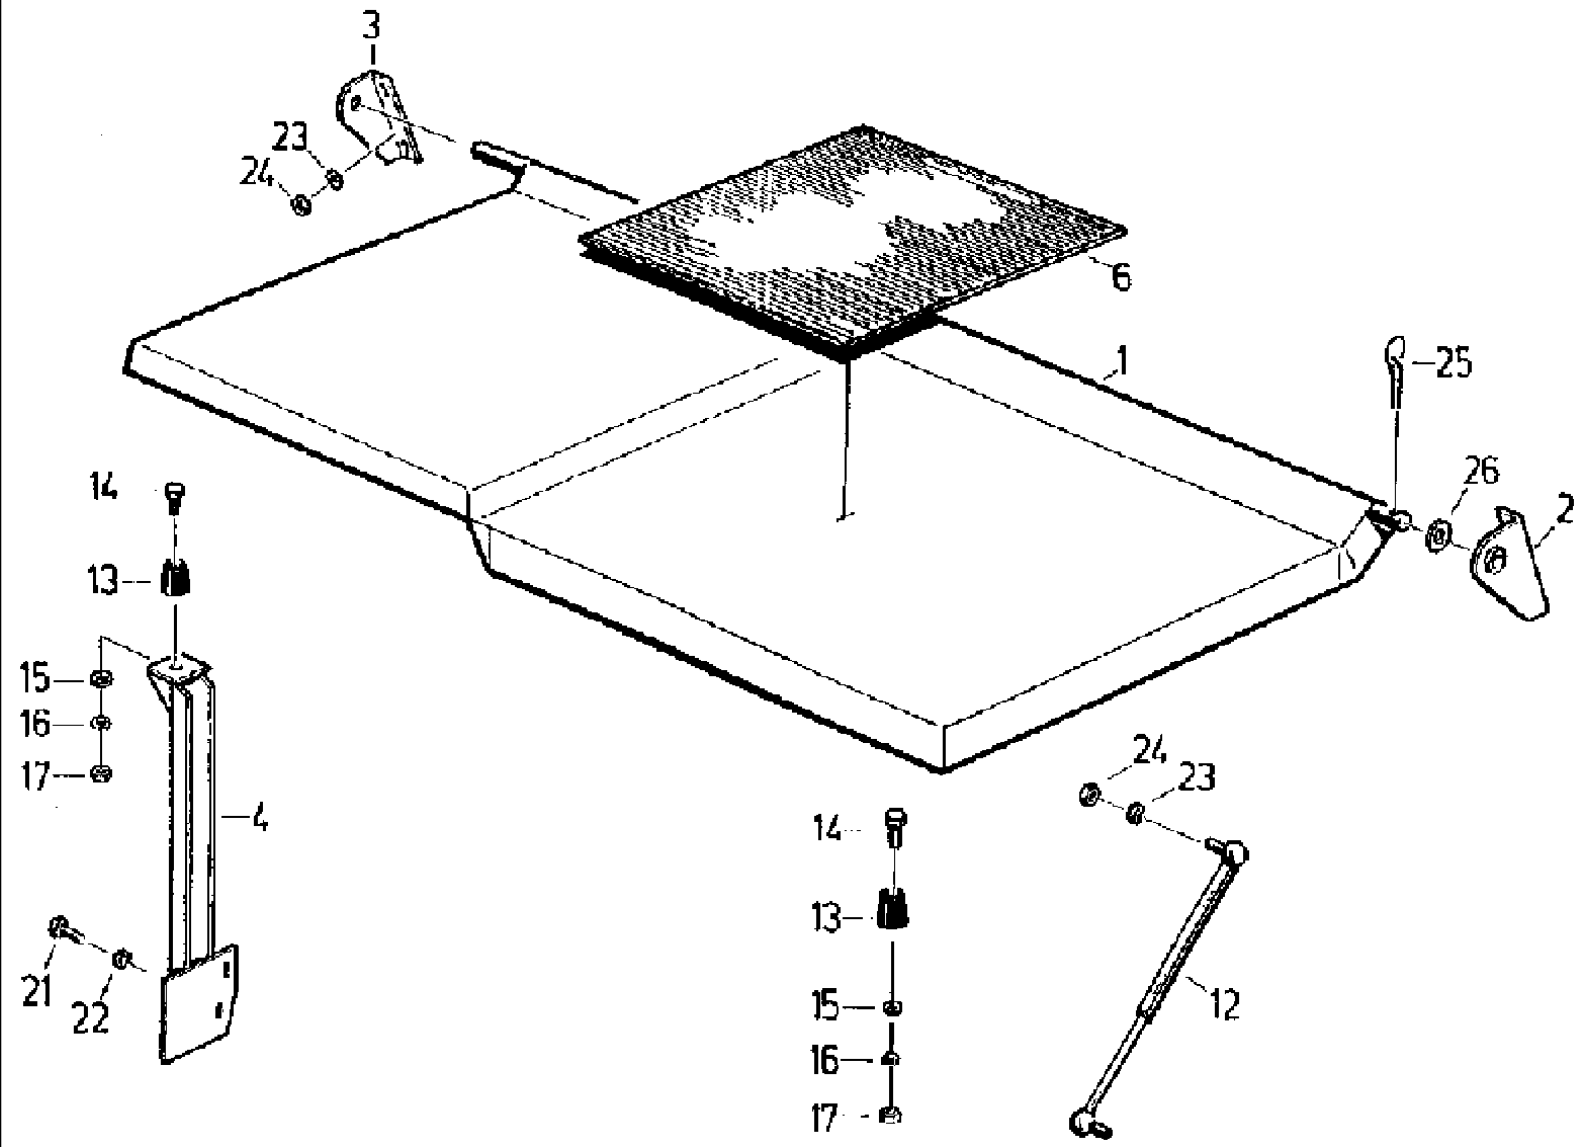

527 CASE IH COMBINE (1/99-12/99)

135 SEPERATOR DRUM DRIVE

сылка	Номер детали	Кол-во	Описание
1	061027718	1	GROOVED PULLEY, Vee-belt
2	061024370	1	ADAPTER, PIECE intermediate
3	061024401	1	SHAFT,
4	060180550	1	WASHER,
5	060180575	1	WASHER,
6	4260700997	2	BEARING, bracket
7	9999853094	4	PLATE, LOCKING, washer, VSF M10
8	4270722277	1	TIGHTENER SHEAVE, PULLEY idler
9	9902888270	2	CARRIER, BEARING, flange, FGE 205
10	9965955252	1	KEY, gib-head, 6 x 6 x 32
11	9965955910	1	KEY, BUCKET TOOTHRT, fittitng, A6 x 6 x 20
12	9965964928	1	WASHER, 9 x 32 x 4
13	006338883	4	SCREW, hex, M6 x 16 -8.8
14	120104	1	SCREW, Hex, M8 x 20, 8.8,
15	9933929065	2	SCREW, Hex, M10 x 20, 8.8, hex, M10 x 20 -8.8
16	9933931123	8	BOLT, Hex, M10 x 30, 8.8, hex, M10 x 30 -8.8
18	9961919927	4	WASHER, SPRING, B6
19	9961920061	1	WASHER, SPRING, B8
20	9961920004	8	WASHER, SPRING, B10
21	100016	10	NUT, M10, CI 8,
22	4270721348	1	ROLLER, SHIFTER, pulley
23	9949865572	1	PIN, LARGE, bolt, 65
24	4250125220	1	BUSHING,
25	9902890642	1	BEARING, ball, 6204 RS
26	9904868931	1	COVER, 47
27	9964917770	2	CIRCLIP, 47 x 1.6
28	4110085640	1	SEAL WASHER,
29	337475	1	NUT, M12, CI 10, hex, M12-8
30	9961911204	1	WASHER, LOCK, spring, B12
31	9960922031	1	WASHER, 14
32	003617056	2	NIPPLE, LUBE, M8 x 1, AM 8 x 1
33	006544037	2	BOLT hex, M10 x 25 -8.8