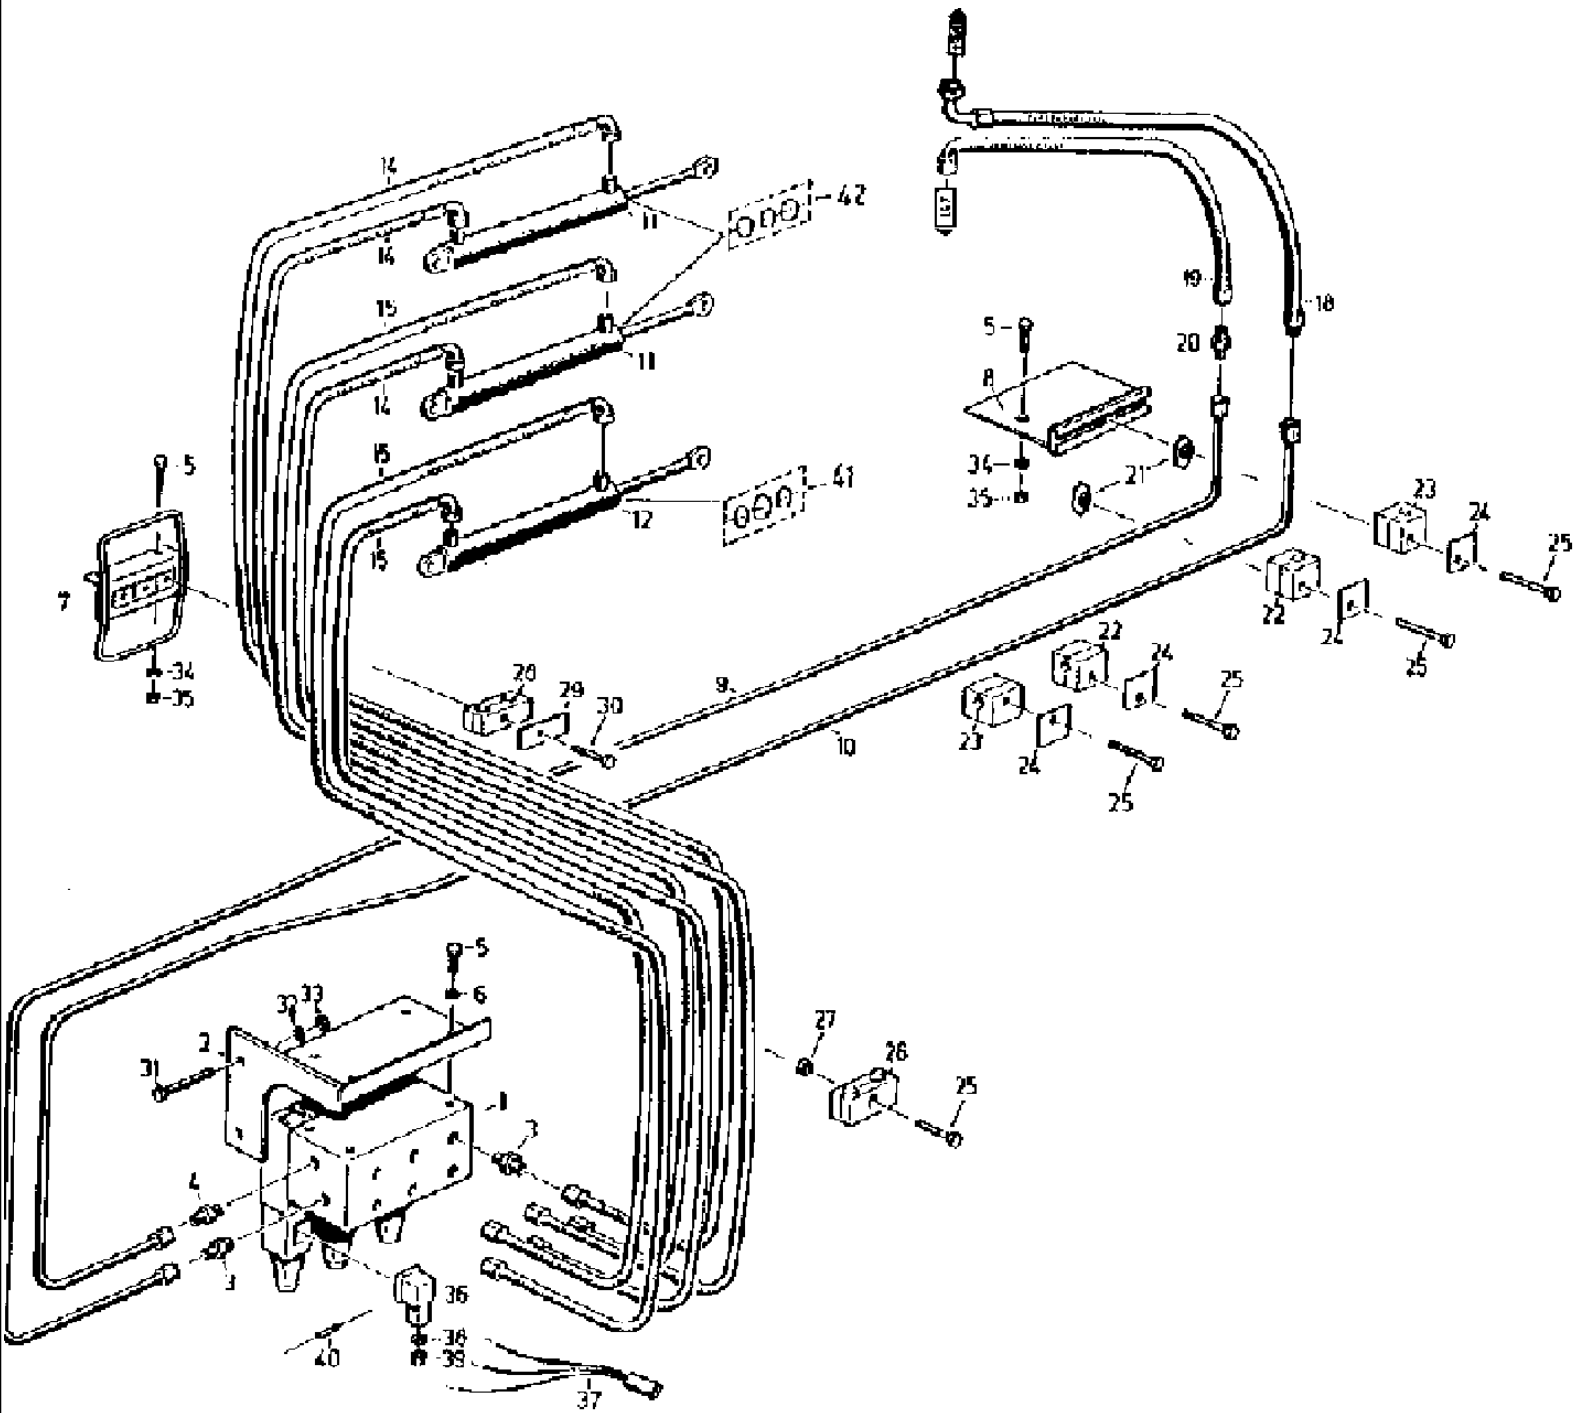

094 HYDRAULICS, CLUTCHES

сылка	Номер детали	Кол-во	Описание
1	061050018	1	VALVE BLOCK,
2	061010228	1	VALVE, support
3	003432730	7	ADAPTER, screwing, GE8-LR-ED/OMD
4	060504458	1	ADAPTER, screwing, GE12-L/R 1/4-ED/OMD
5	120104	5	SCREW, Hex, M8 x 20, 8.8,
6	9961920061	2	WASHER, SPRING, B 8
7	061010316	1	GUIDE, hose
8	061010340	1	BLOCK, bracket, 12
9	061010646	1	PIPE, D 3
10	061010654	1	TUBE ASSY., R 10
11	061010670	2	CYLINDER ASSY., 32/14 x 125
12	061010662	1	CYLINDER ASSY., 40/25 x 160
14	003793753	3	HOSE, PHD 106 x 1600 AFLAFL 90
15	060504240	3	HOSE, PHD 106 x 1650 AFLAFL 45
18	060533237	1	HOSE, PHD 110 x 1000HLAOL90
19	060506242	1	HOSE, PHD 110 x 450 AFLAFL
20	9969947128	1	UNION, XGR 12/8-L
21	006646138	2	NUT, for T-slots SM
22	006646314	2	CIRCLIP, 108 PP
23	006646267	2	CIRCLIP, 112 PP
24	006646250	4	COVER, plate, DP 1
25	9933929450	7	SCREW, hex, M 6 x 30 -8.8
26	060505731	3	CLAMP, LNG 3 13,5/13,5 PP
27	006213734	3	NUT, hex, M 6-8
28	006646170	3	CIRCLIP, 216/16 PPH
29	006646242	3	COVER, plate, GD 2 D
30	006341485	3	SCREW, hex, M 8 x 35 -8.8
31	9932932375	2	SCREW, hex, M 12 x 70 -8.8
32	060501557	2	WASHER spring, B12
33	337475	2	NUT, M12, CI 10, Hex, M 12-8
34	9999853117	3	PLATE, LOCKING, screw, VSF M 8
35	006213830	3	NUT, Hex, M 8-8
36	003781444	3	CONTACT, pin, Z4-GDM-2011-RE-grau-A
37	061021005	1	CABLE, clutch
38	9965962315	3	WASHER, A 5.3
39	9972873816	3	NOZZLE cable, A 4 x 1.5
40	9019973661	3	DIODE, SY 360/1
41	060534078	1	PACKAGE, SEALS, 40/25
42	060534086	2	PACKAGE, SEALS, 32/14