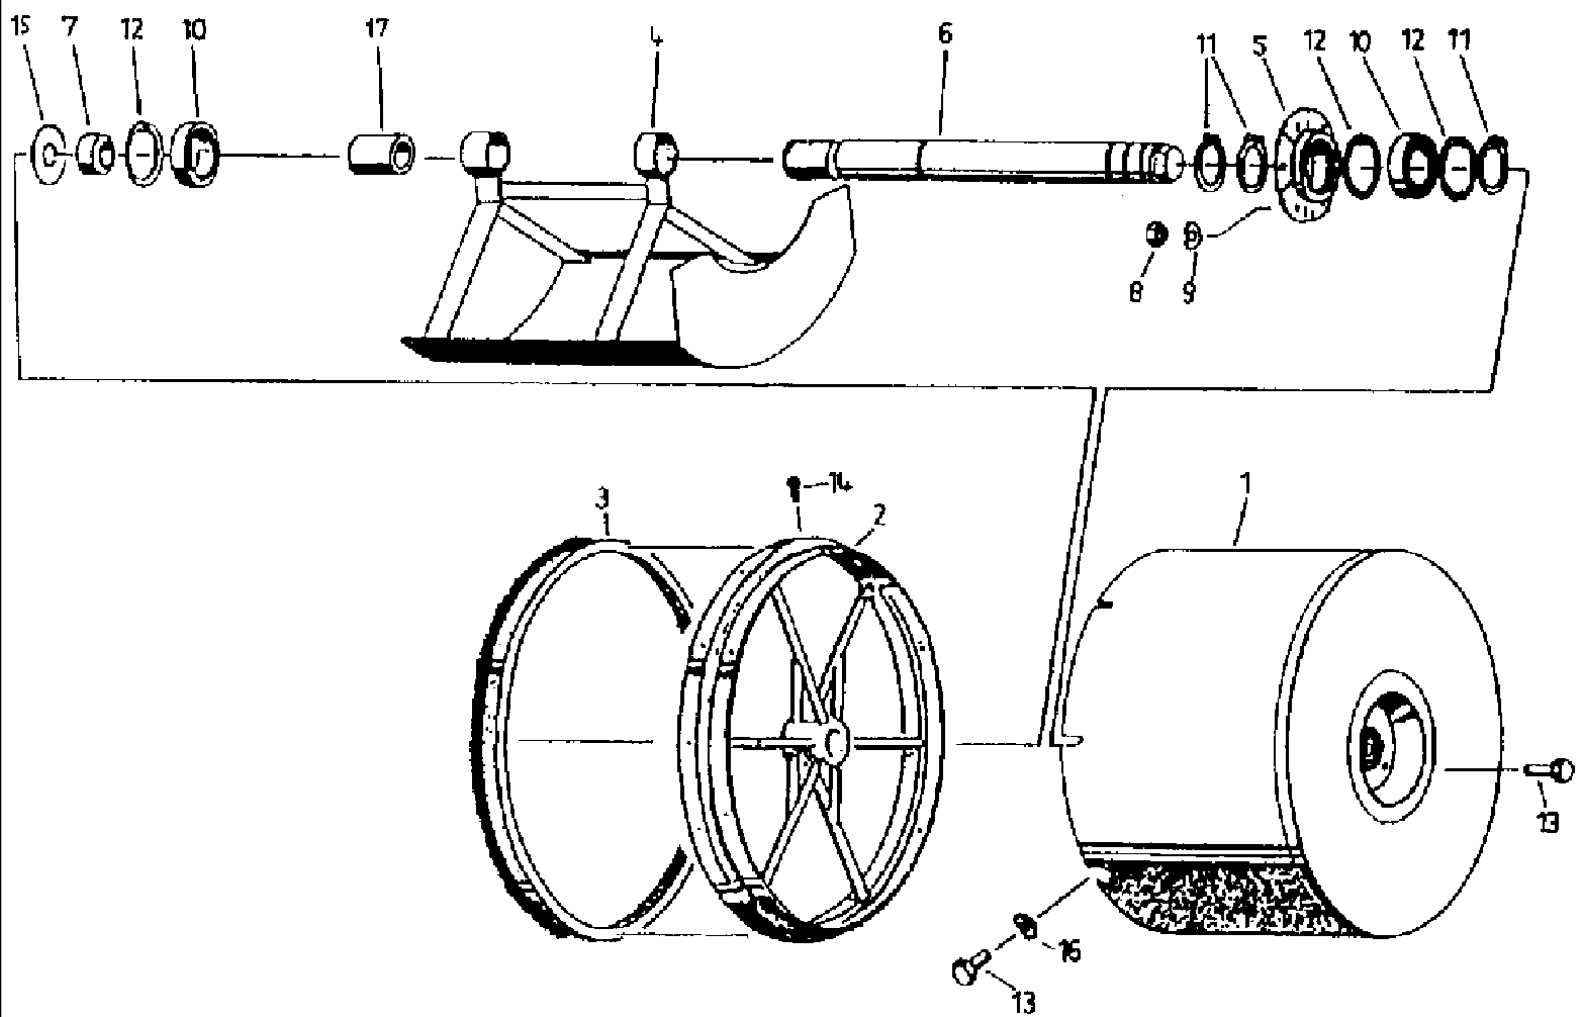

138 SEPARATING DRUM

527 CASE IH COMBINE (1/99-12/99)

138 SEPARATING DRUM

сылка	Номер детали	Кол-во	Описание
1	4270718586	1	DRUM,
2	4260712742	1	SHAFT, DRIVE, ring
3	4260712750	1	BRUSH, sealing
4	4270718594	1	COVER, PROTECTIVE, drum
5	4260701040	1	HOUSING, BEARING,
6	4270718600	1	AXLE,
7	4260701065	1	PAD, WEAR, PIECE pressure
8	006213734	3	NUT, hex, M 6-8
9	9961919927	3	WASHER, SPRING, B6
10	9902892837	2	BEARING ASSY, ball, 6005-2RS
11	9964917192	3	CIRCLIP, 25 x 1.2
12	9964917770	3	CIRCLIP, 47 x 1.6
13	86977726	9	BOLT, Hex, M6 x 12, 8.8,
14	9937986092	5	SCREW sheet metal, B2, 9 x 9.5
15	9965920611		SHIM, precision, n.B., 25 x 35 x 1
16	006510228	6	WASHER, B6.4
17	060168788	1	LANDSIDE, feed