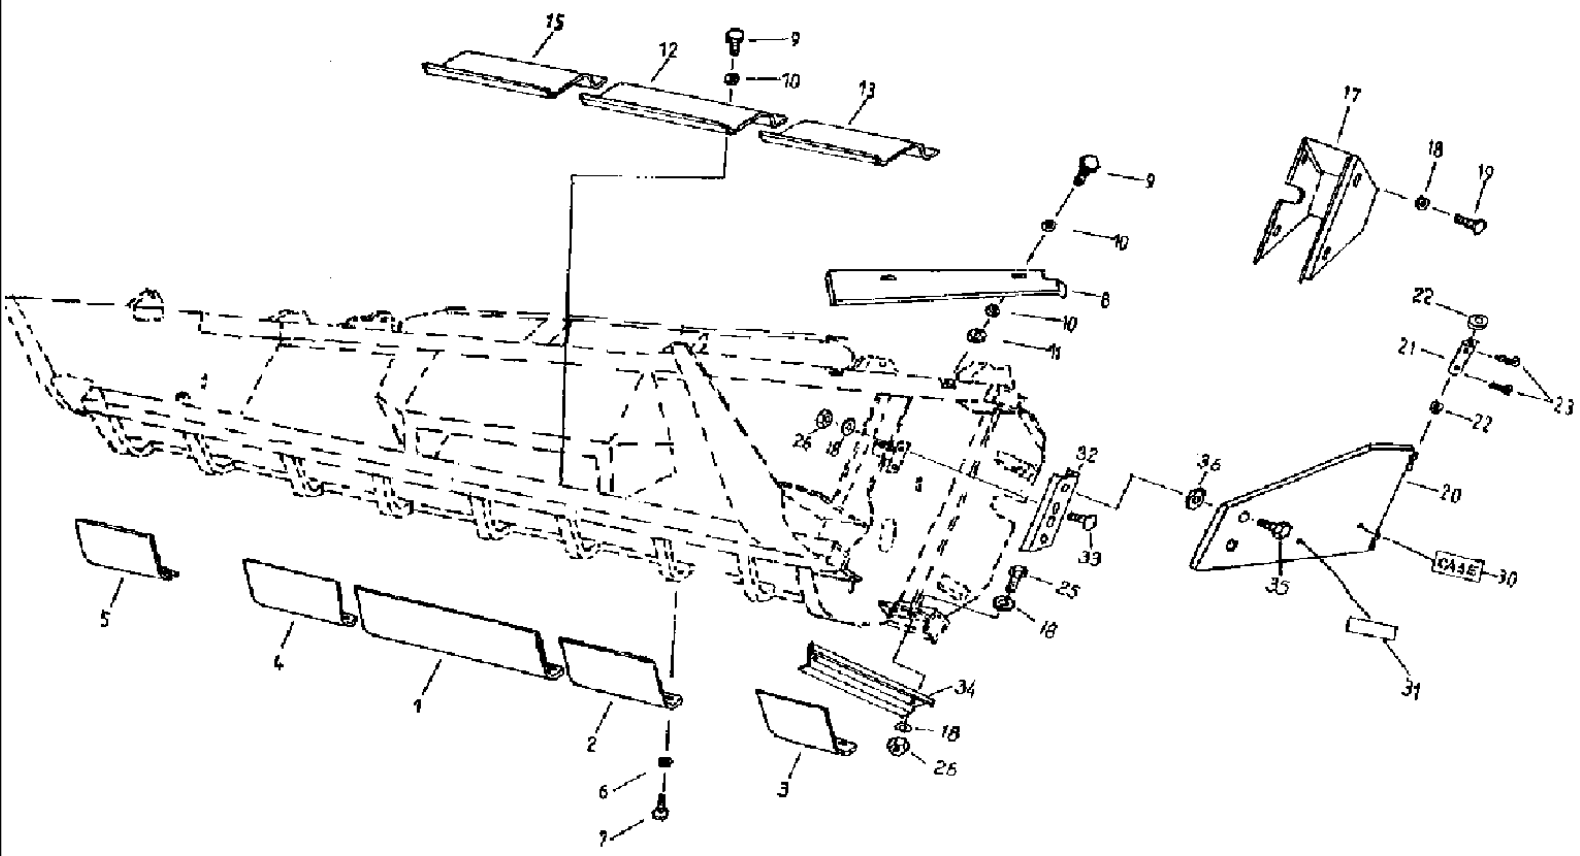

011 COWLING - HLS

сылка	Номер детали	Кол-во	Описание
1	061042348	1	SHEET, PLATE bottom
2	31282890	1	SHEET, PLATE bottom, 5.4m, f
2	31282913	1	SHEET, PLATE bottom, 6.0m, f
2	31282913	1	SHEET, PLATE bottom, 6.6m, f
3	061042436	1	SHEET, PLATE bottom, 6.0m, f
3	061042380	1	PLATE, STEEL, bottom, 6.6m, f
4	061046866	1	SHEET, PLATE bottom, 5.4m, g
4	061042444	1	SHEET, PLATE bottom, 6.0m, g
4	061042397	1	SHEET, PLATE bottom, 6.6m, g
5	31282905	1	SHEET, PLATE bottom, 5.4m, g
5	31282921	1	SHEET, PLATE bottom, 6.0m, g
5	31282921	1	SHEET, PLATE bottom, 6.6m, g
6	9933931863	9	SCREW, Hex, M12 x 25, 8.8, hex, 5.4m, M12 x 25 -8.8
6	9933931863	11	SCREW, Hex, M12 x 25, 8.8, hex, 6.0m, M12 x 25 -8.8
6	9933931863	11	SCREW, Hex, M12 x 25, 8.8, hex, 6.6m, M12 x 25 -8.8
7	9999853174	9	PLATE, LOCKING, washer, 5.4m, VSF B12
7	9999853174	11	PLATE, LOCKING, washer, 6.0m, VSF B12
7	9999853174	11	PLATE, LOCKING, washer, 6.6m, VSF B12
8	061036261	1	COVER, PROTECTIVE,
9	120104	23	SCREW, Hex, M8 x 20, 8.8, 5.4m
9	120104	27	SCREW, Hex, M8 x 20, 8.8, 6.0m
9	120104	27	SCREW, Hex, M8 x 20, 8.8, 6.6m
10	9999853158	38	PLATE, LOCKING, washer, 5.4m, VSF B8
10	9999853158	78	PLATE, LOCKING, washer, 6.0m, VSF B8
10	9999853158	78	PLATE, LOCKING, washer, 6.6m, VSF B8
11	006213830	21	NUT, hex, 5.4m, M8 -8
11	006213830	27	NUT, hex, 6.0m, M8 -8
11	006213830	27	NUT, hex, 6.6m, M8 -8
12	061049426	1	SHEET, SCREWING stuffing box
13	061049370	1	PLATE, SCREWING stuffing box, 5.4m, f
13	31283408	1	SHEET, SCREWING stuffing box, 6.0m, f
13	31283231	1	SHEET, SCREWING stuffing box, 6.6m, f
15	061049401	1	PLATE, SCREWING stuffing box 5.4m, g
15	31283416	1	SHEET, SCREWING stuffing box, 6.0m, g
15	31283248	1	SHEET, SCREWING stuffing box, 6.6m, g
17	061035850	1	guard
18	9999853166	12	PLATE, LOCKING, washer, VSF B10
19	9933929065	4	SCREW, Hex, M10 x 20, 8.8, hex, M10 x 20 -8.8
20	061049475	1	PANEL, SIDE, guard
21	007611063	2	PIN, LARGE, bolt, B10 x 80
22	007611063	4	PIN, LARGE, DISK adjusting, 10 x 16
23	9963949762	4	PIN, SPLIT (COTTER), 3.2 x 16
25	006344037	4	BOLT, Hex, M10 x 25, 8.8, hex, M10 x 25 -8.8
26	100016	6	NUT, M10, CI 8,