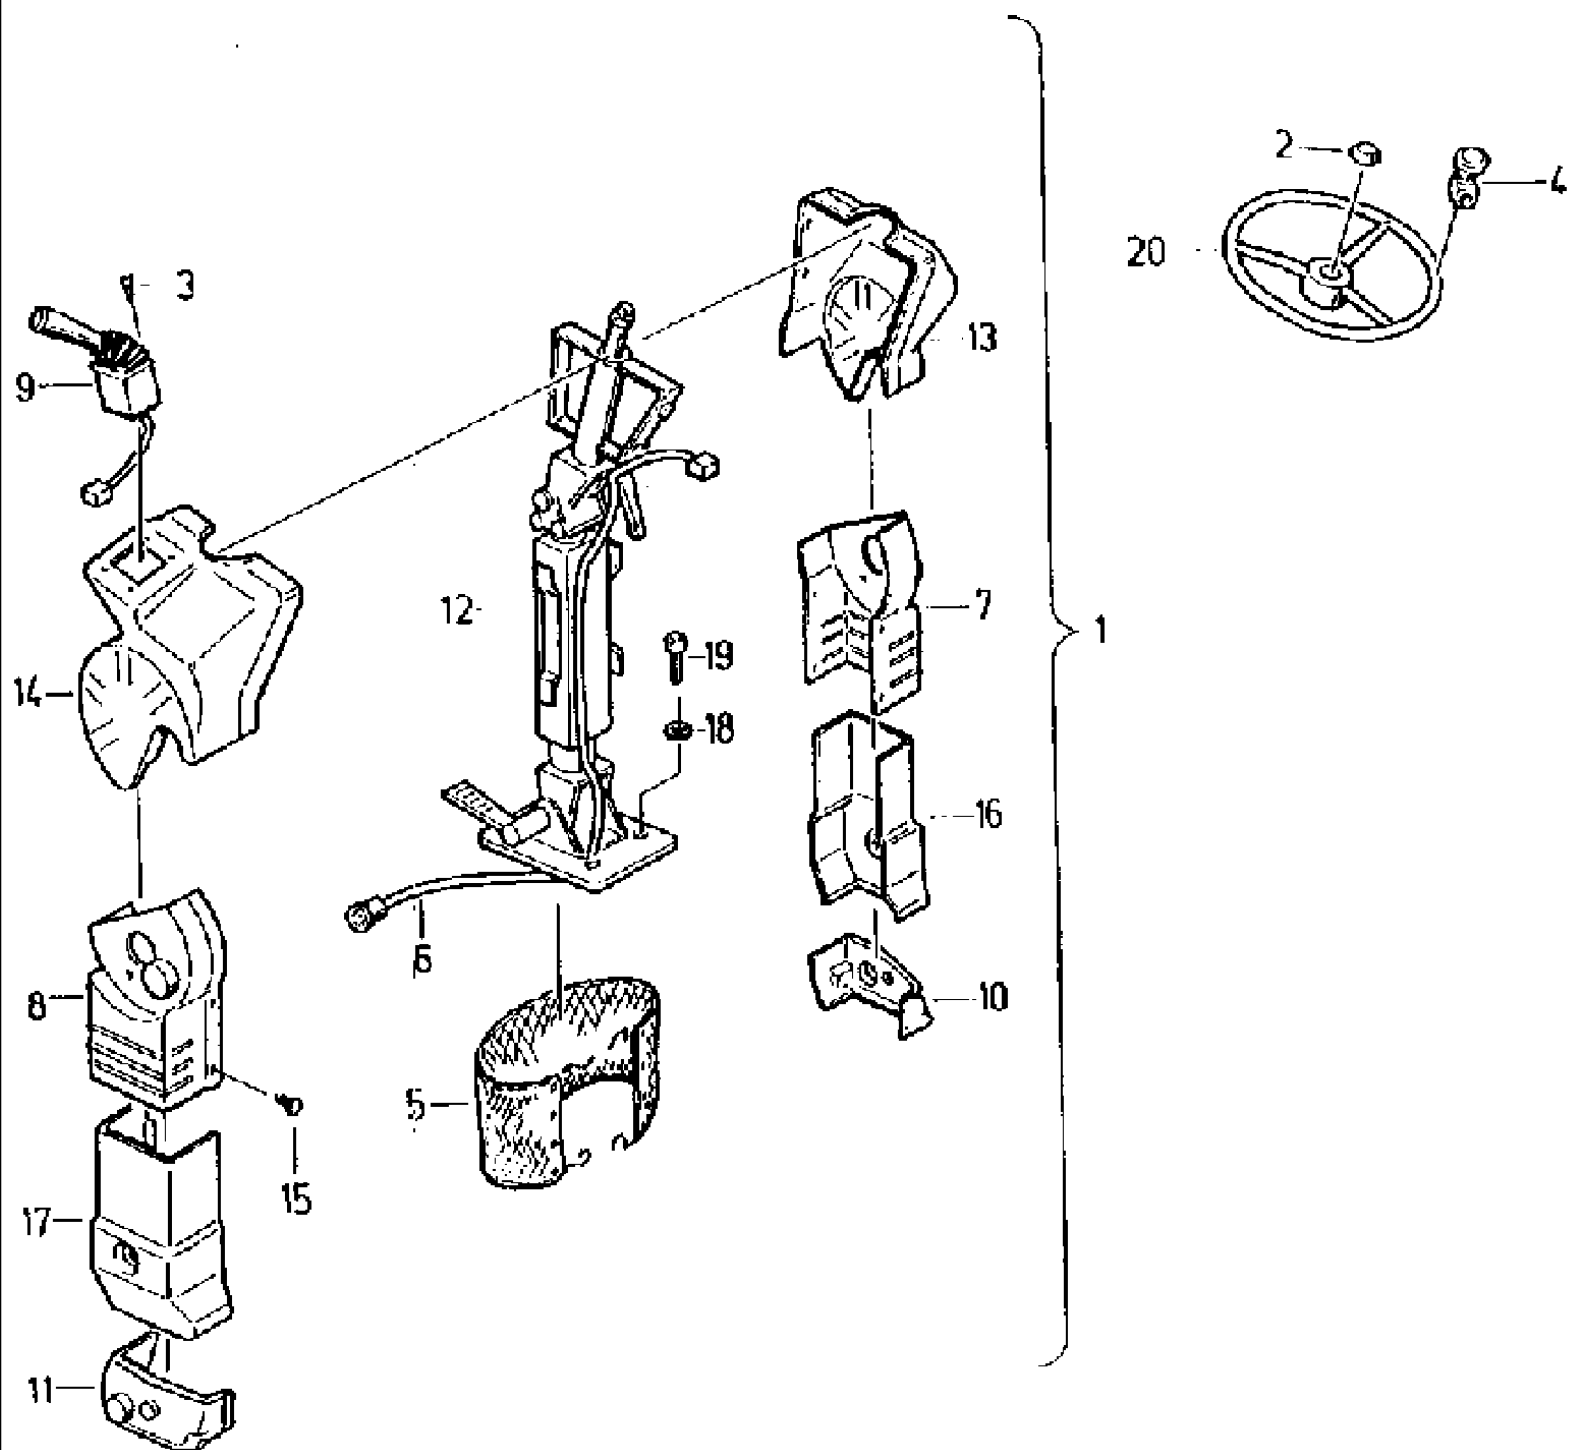

074 STEERING COLUMN

074 STEERING COLUMN

сылка	Номер детали	Кол-во	Описание
1	060512868	1	STEERING COLUMN,
2	060515042	1	COVER, PROTECTIVE, cap
3	060517751	9	SCREW, plate
4	060515050	1	KNOB,BALL, DRIP twist
5	060523926	1	BELLOWS,
6	060517743	1	HARNESS, cable
7	060523887	1	UNIVERSAL JOINT, casing
8	060523895	1	UNIVERSAL JOINT, casing
9	060517735	1	SWITCH,
10	060523901	1	GUARD,
11	060523918	1	GUARD,
12	060524357	1	STEERING COLUMN,
13	060523846	1	SUPPORT, casing
14	060523854	1	SUPPORT, casing
15	060524365	6	RIVET, expansion
16	060523862	1	SUPPORT, casing
17	060523870	1	SUPPORT, casing
18	9961963891	4	DISC, NOTCHED, toothed, J10.5
19	006279976	4	SCREW, cheese-head, M 10 x 20 -8.8
20	060515034	1	HANDWHEEL,