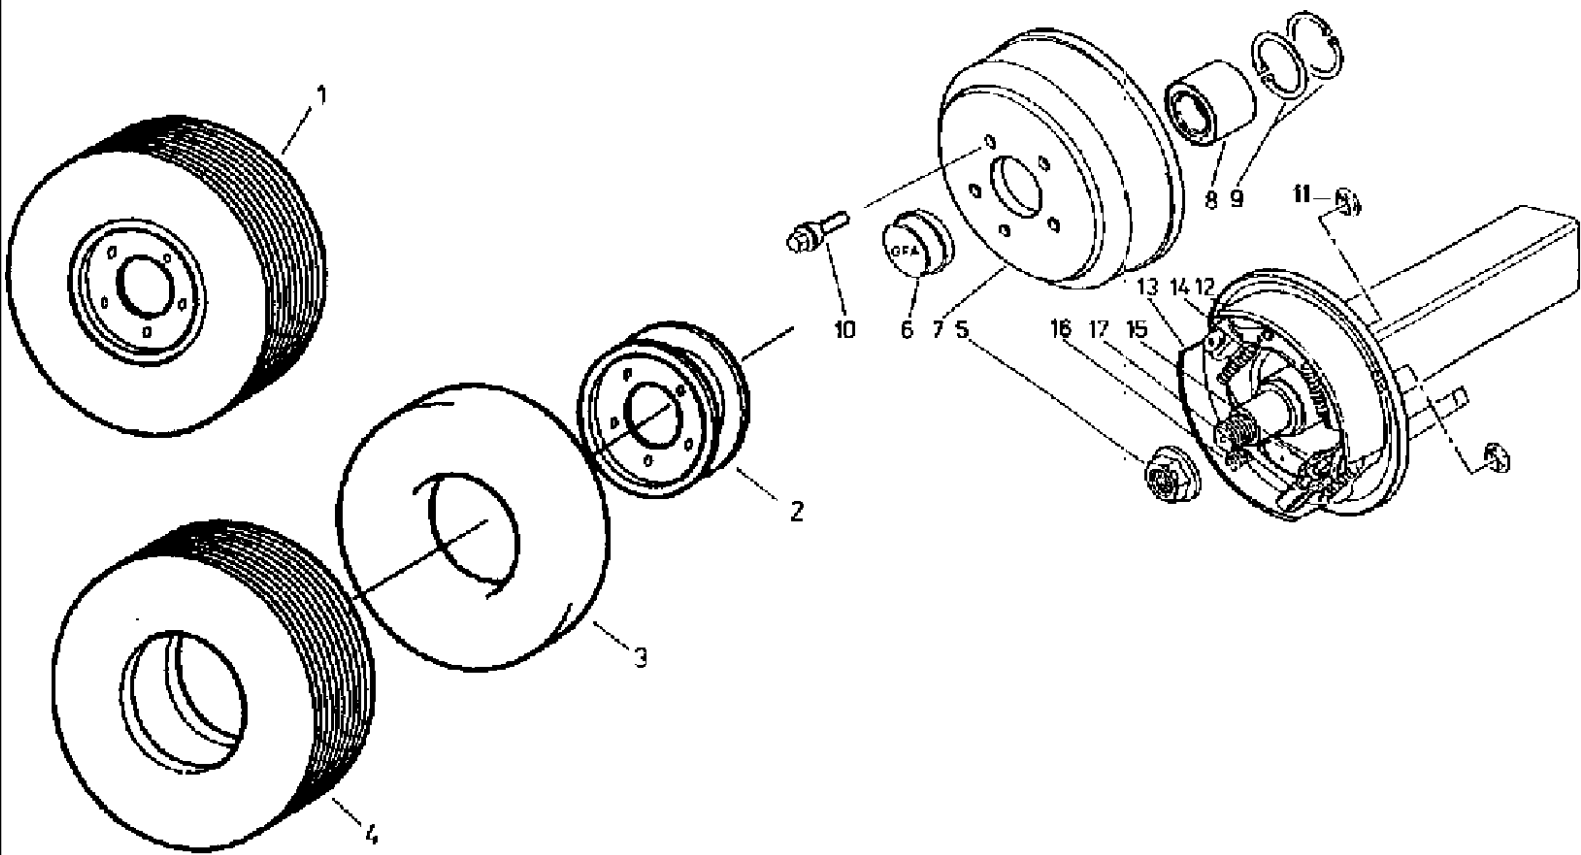

527 CASE IH COMBINE (1/99-12/99)

020 REAR WHEEL WITH BRAKE - HLS

сылка	Номер детали	Кол-во	Описание
1	061039377	3	WHEEL,
2	060515001	3	RIM, WHEEL disc
3	060502593	3	AIR TUBE, 185-14
4	060502585	3	TIRE, RUBBER, 185R14C8PR
5	060527511	1	SAFETY NUT, lock
6	060527528	1	CAP, hub
7	060527560	1	HUB, brake, 140 x 5
8	060527544	1	SPACER, BEARING compact
9	9964917826	2	CIRCLIP, 72 x 2.5
10	060527552	5	SCREW, wheel, M 14 x 1, 5 x 25
11	060527577	2	VANEUM GAUGE, PLUG pipe
12	060527585	1	SHOE, BRAKE,
13	060527593	1	SHOE, BRAKE,
14	060527608	1	SPRING, TENSION,
15	060527616	1	SPRING, TENSION,
16	060527624	1	SPRING, COMPRESSION,
17	060527632	1	LOCK, spreader