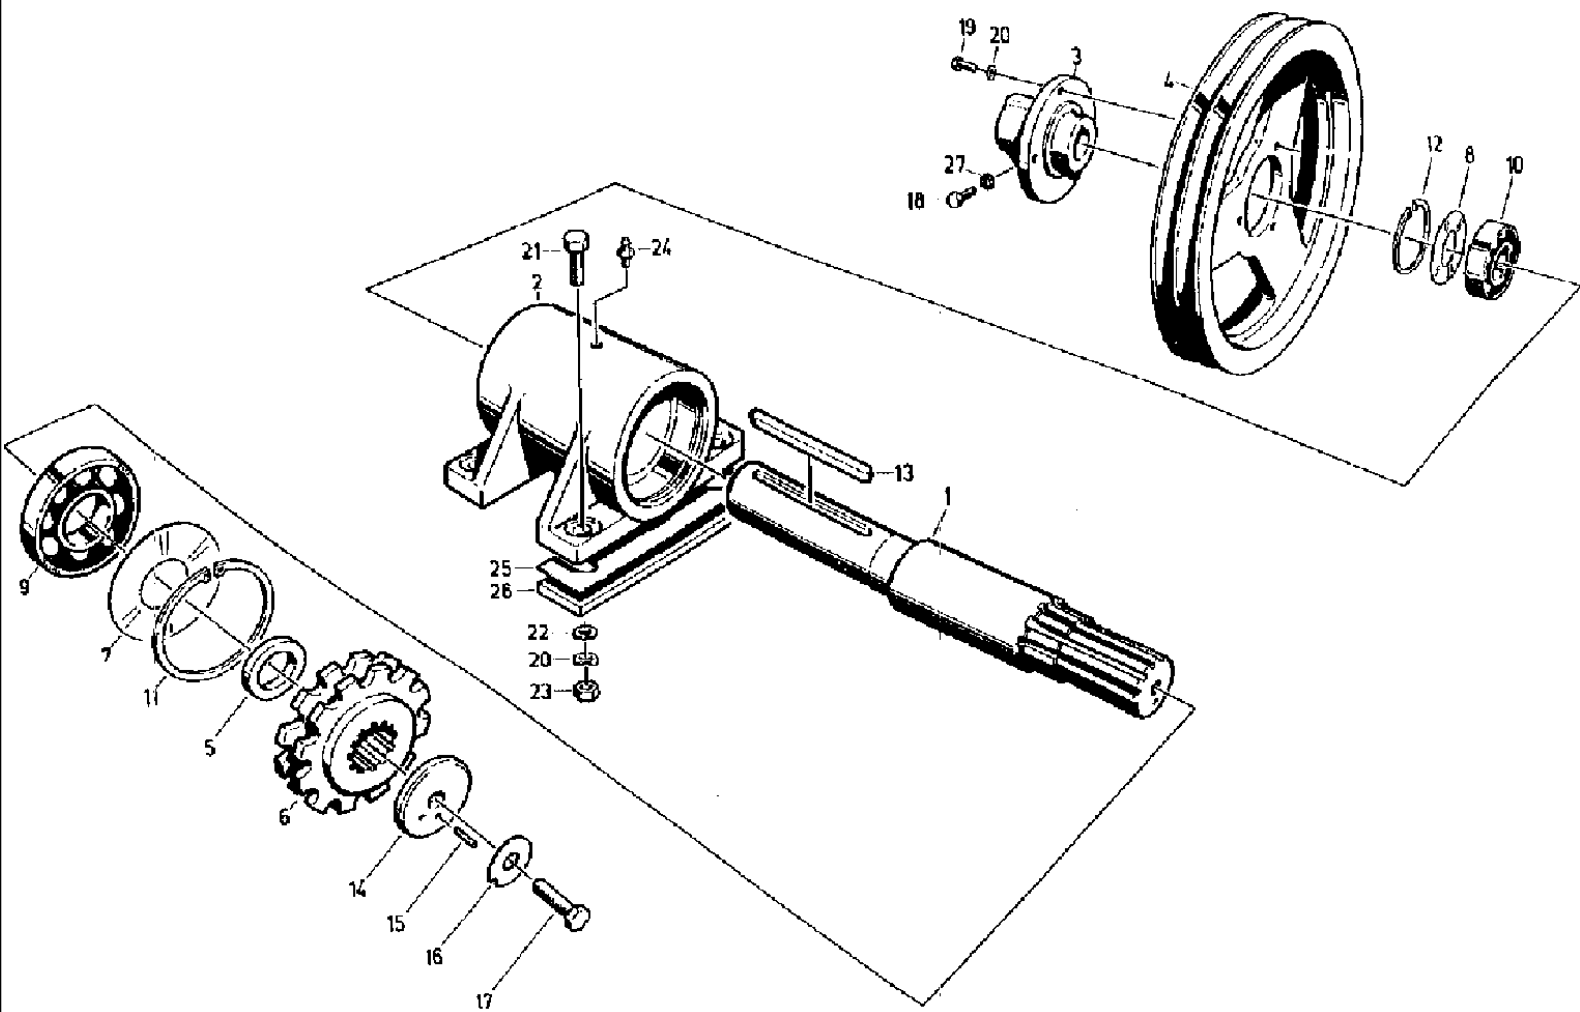

060 UNLOADING AUGER INTERM. SHAFT

сылка	Номер детали	Кол-во	Описание
1	4170717794	1	Shaft
2	4270717817	1	SUPPORT, BRACKET bearing
3	4270717833	1	HUB, boss
4	4270717825	1	VANEUM GAUGE, PULLEY v-belt
5	4270717800	1	RING,
6	4260690470	1	DRIVE SPROCKET, wheel
7	4221615194	1	SEAL WASHER,
8	4221607217	1	SEAL WASHER,
9	9902890538	1	BEARING, ball, 6208-RS
10	9902890490	1	BEARING, ball, 6207
11	006453267	1	CIRCLIP, 80 x 2.5
12	9964917826	1	CIRCLIP, 72 x 2.5
13	9965956518	1	KEY, BUCKET TOOTHRT, feather, A 10 x 8 x 100
14	9961919434	1	DISK limit, D 11 x 50
15	9967941944	1	PIN, slotted, 4 x 14
16	9962923594	1	PLATE, LOCKING, 10.5
17	9933931123	1	BOLT, Hex, M10 x 30, 8.8, hex, M 10 x 30 -8.8
18	9933932108	1	SCREW, hex, M 12 x 40 -8.8
19	006344037	3	BOLT, Hex, M10 x 25, 8.8, hex, M 10 x 25 -8.8
20	9961920004	7	WASHER, SPRING, SPARRING plate, B 10
21	9933931308	4	SCREW, hex, M 10 x 45 -8.8
22	4221620616	4	WASHER,
23	100016	4	NUT, M10, CI 8,
24	003617056	1	NIPPLE, LUBE, M8 x 1, AM 8 x 1
25	4270721686	1	BLOCK, shim
26	060169354	4	PLATE,
27	9961924506	1	DISC, NOTCHED, LOCK toothed, A 12.5