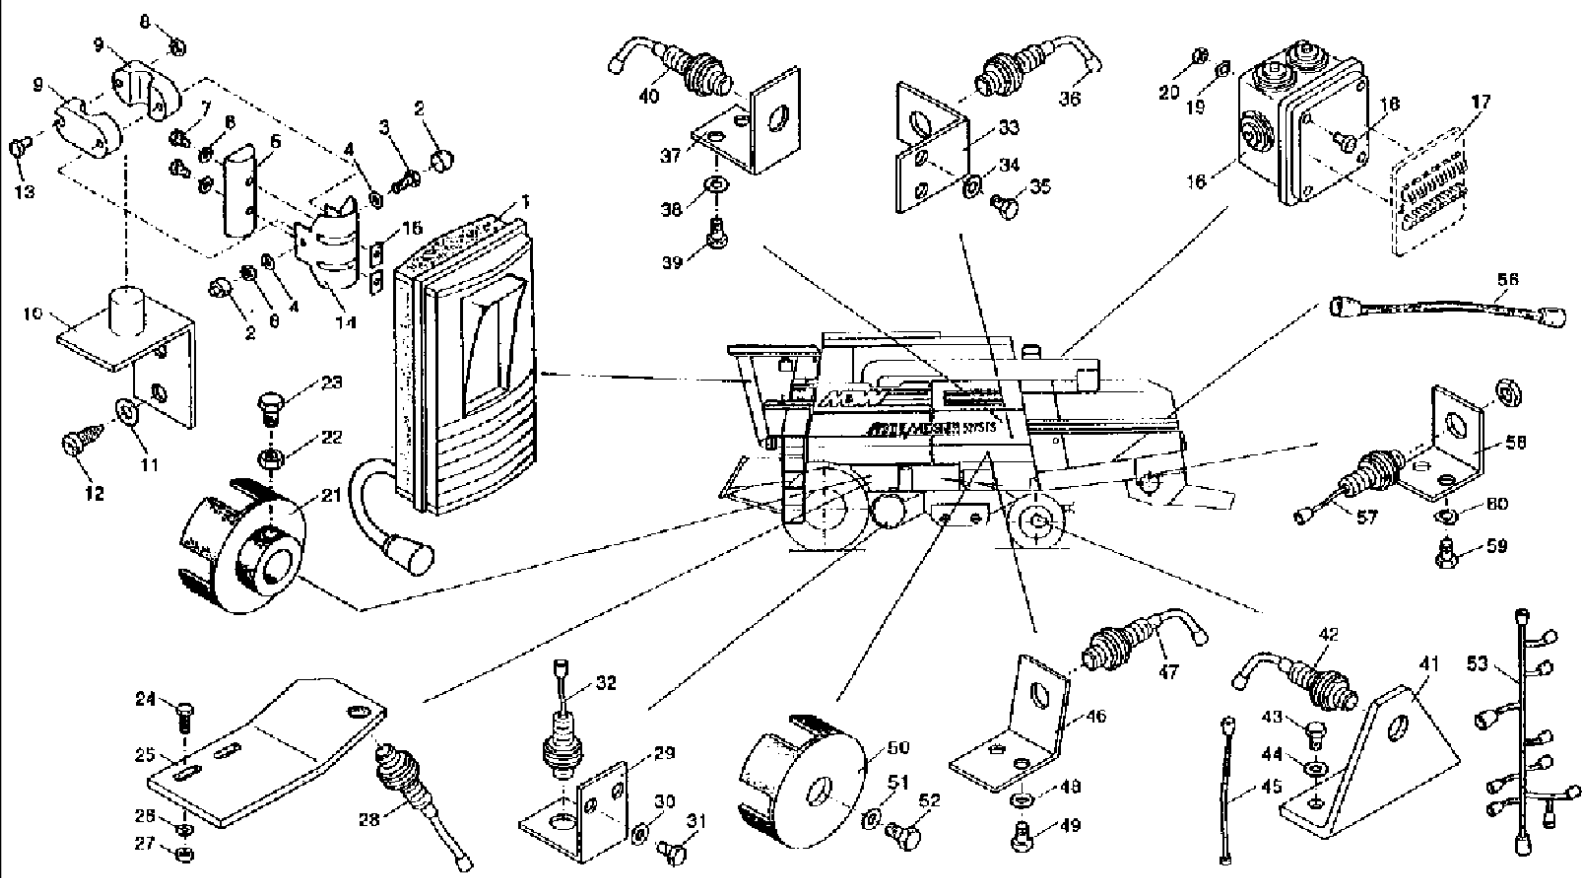

104 CONTROL SYSTEM I

сылка	Номер детали	Кол-во	Описание
1	060533245	1	CONTROL, COMPUTER board
2	060506740	2	CAP, vent, M 8
3	006334131	1	SCREW, hex, M 8 x 45 -8.8
4	9960921633	2	WASHER, A 8.4
5	060506757	1	SUPPORT, gib
6	9960919108	2	WASHER, 5.3
7	006332685	2	SCREW, hex, M 5 x 20 -8.8
8	006213830	2	NUT, hex, M 8-8
9	060506765	2	HOLDER,
10	061022352	1	RETAINER,
11	060505756	2	PLATE, LOCKING, washer, VSF M 6
12	060505748	2	SCREW, metal, ST 6.3 x 13
13	120104	1	SCREW, Hex, M8 x 20, 8.8,
14	060506781	1	BOW,
15	060506773	2	NUT,
16	060506798	1	PANEL, CONTROL, box
17	060506804	1	PLATE, ELEC. SUPPORT,
18	993329651	2	BOLT hex, M 6 x 14 -8.8
19	9961919927	2	WASHER, SPRING, B 6
20	006213734	2	NUT, hex, M 6-8
21	4260690181	1	WASHER,
22	9950896150	1	NUT, hex, M 10-8
23	9933929065	1	SCREW, Hex, M10 x 20, 8.8, hex, M 10 x 20 -8.8
24	9933958584	2	SCREW, hex, M 6 x 18 -8.8
25	4260690220	1	RETAINER,
26	9999853100	2	PLATE, LOCKING, washer, VSF M 6
27	9950895502	2	NUT, hex, M 6-10
28	060508590	1	SWITCH, Bi5U-EM18-AN4X/S301
29	4240020101	1	ANGLE BAR,
30	9999853100	2	PLATE, LOCKING, washer, VSF M 6
31	06338096	2	BOLT, Hex, M6 x 14, 8.8, hex, M 6 x 14 -8.8
32	060508590	1	SWITCH, Bi5U-EM18-AN4X/S301
33	061009105	1	ANGLE,
34	9999853100	2	PLATE, LOCKING, washer, VSF M 6
35	06338096	2	BOLT, Hex, M6 x 14, 8.8, hex, M 6 x 14 -8.8
36	060508590	1	SWITCH, Bi5U-EM18-AN4X/S301
37	4240020101	1	ANGLE BAR,
38	9999853100	2	PLATE, LOCKING, washer, VSF M 6
39	06338096	2	BOLT, Hex, M6 x 14, 8.8, hex, M 6 x 14 -8.8
40	060508590	1	SWITCH, Bi5U-EM18-AN4X/S301
41	061009090	1	ANGLE,
42	060508590	1	SWITCH, Bi5U-EM18-AN4X/S301
43	06338096	2	BOLT, Hex, M6 x 14, 8.8, hex, M 6 x 14 -8.8
44	9999853100	2	PLATE, LOCKING, washer, VSF M 6