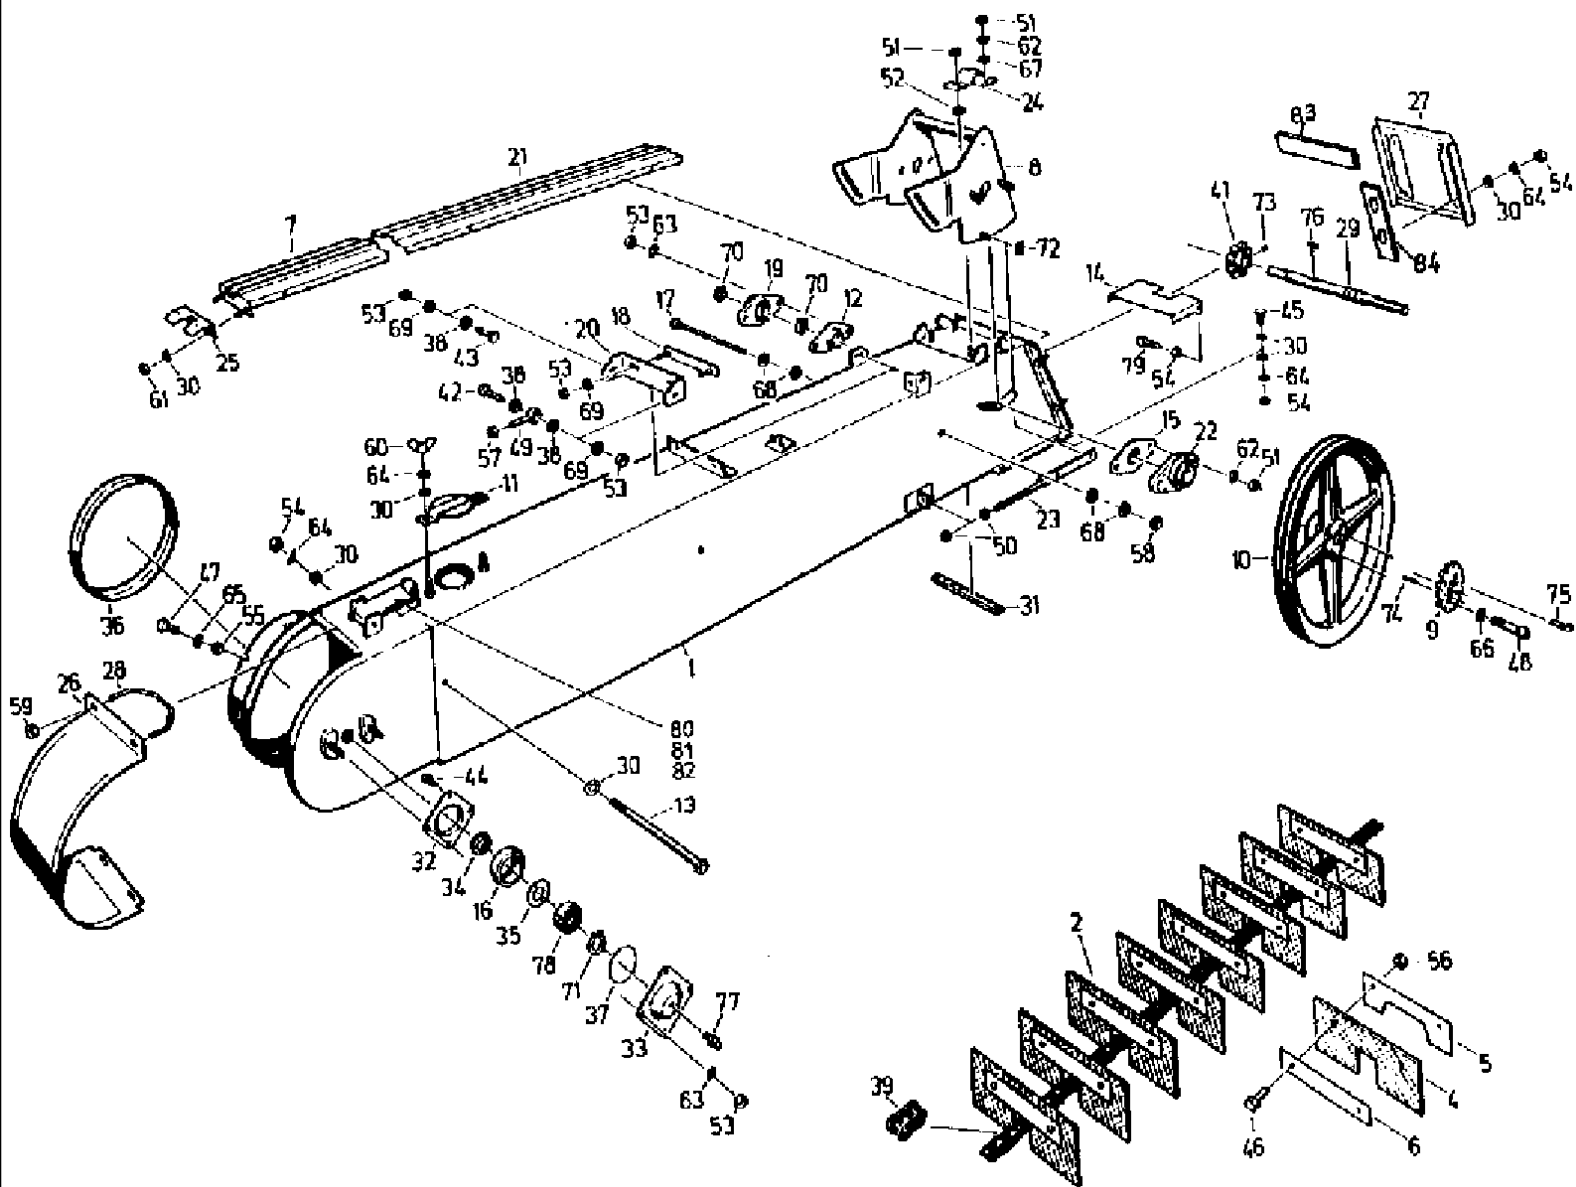

527 CASE IH COMBINE (1/99-12/99)

043 GRAIN ELEVATOR

сылка	Номер детали	Кол-во	Описание
1	4270721790	1	CASE,
2	061002500	1	CHAIN, ELEVATOR, 100 GI
4	061002525	25	DRIVE DOG,
5	061002533	25	BLOCK, shim
6	4260711284	25	BLOCK, shim
7	4270721813	1	RAIL, guide
8	061025958	1	IDLER, FRONT, TENSIONER chain
9	4270722010	1	SLEWING RING, RIM toothed
10	4270722027	1	GROOVED PULLEY, v-belt
11	4260688958	1	COVER,
12	061002613	1	GASKET, packing, f
13	4270721846	3	SCREW,
14	061025941	1	PLATE, LARGE, rail head
15	061002621	1	GASKET, packing, g
16	4221623073	1	RING, ring
17	4270721862	1	SCREW, tension
18	061002670	1	CROSSBAR, web
19	061002566	1	CARRIER, BEARING, f
20	4270721782	1	SUPPORT, mount
21	4270721887	1	RAIL, guiding
22	061002558	1	CARRIER, BEARING, g
23	4270721895	1	ROD, ADJUSTMENT, spindle
24	060113155	2	SHIN, strap
25	4270721774	1	GUIDE,
26	4270721838	1	FLAP, 3 mm
26	061038214	1	FLAP,
27	061023185	1	COVER,
28	4260711315	1	BOW,
29	061002695	1	SHAFT, DRIVE,
30	4260689114	20	WASHER,
31	4270722494	1	STRIP, SEALING, packing
32	4260689122	1	BEARING LINER, shell
33	4260689130	1	BEARING LINER, shell
34	4260688990	1	SEAL WASHER,
35	4260689001	1	GASKET,
36	4240050156	1	GASKET,
37	4260694562	1	O-RING,
38	4221620616	3	WASHER,
39	003782500		LINK, CHAIN, connector n.B.
41	4240058854	1	DRIVE SPROCKET,
42	9933931308	1	SCREW, hex, M 10 x 45 -8.8
43	006344037	1	BOLT, Hex, M10 x 25, 8.8, hex, M 10 x 25 -8.8
44	9933930887	4	SCREW, hex, M 10 x 16 -8.8
45	9933929715	3	SCREW, hex, M 8 x 18 -8.8