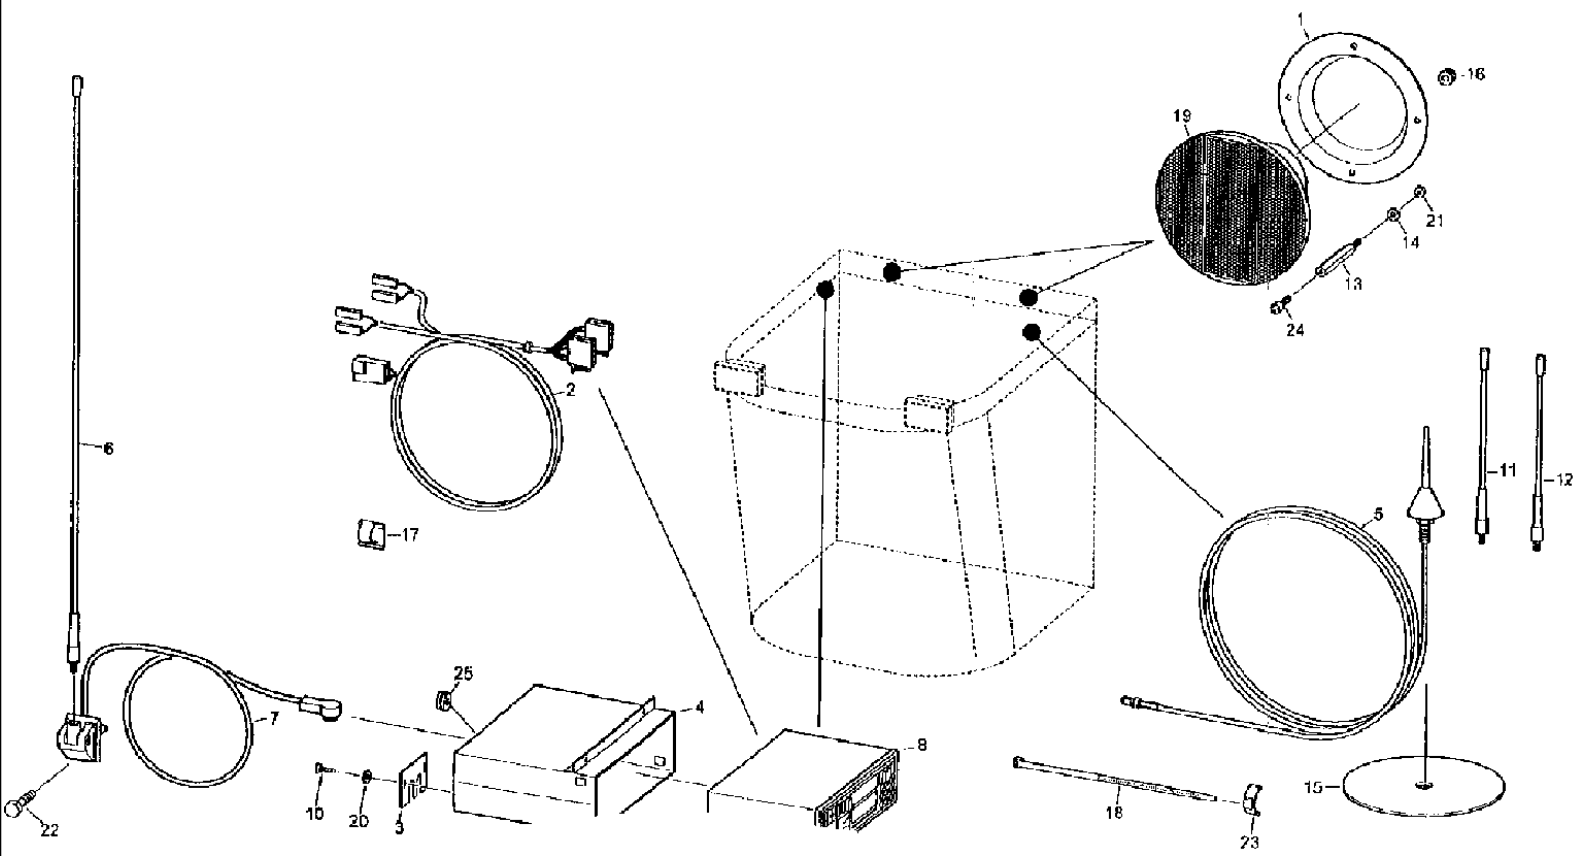

081 RADIO - RADIOTELEPHONY

сылка	Номер детали	Кол-во	Описание
1	061033603	2	COVER, PROTECTIVE, cap
2	061051373	1	CONNECTOR, TERMINAL, line
3	061051365	1	COVER,
4	061037158	1	CASE, housing
5	060513475	1	ANTENNA,
6	060527456	1	ANTENNA,
7	060513803	1	HOLDER, antenna
8	060513844	1	RADIO,
9	9937939272	4	SCREW, plate, ST 4.2 x 9.5
10	060503311	2	SCREW, plate, ST 2.9 x 6.5
11	060513828	1	ANTENNA, rod aerial
12	060513811	1	ANTENNA,
13	060514187	8	PIN, LARGE, BOLT spacer, DA7 - M 4 x 25
14	9961919896	8	WASHER, SPRING, B 4
15	060513483	1	WEIGHT, counter
16	9972896920	2	GROMMET cable, A 8 x 2.5
17	9019059944	6	CLIP, CABLE, ACC38-A-20
18	060152467	3	CABLE, tie
19	060513852	1	SPEAKER, loud
20	9960919823	2	WASHER, A 3.2
21	9950895496	8	NUT, hex, M 4-8
22	9933929161	1	SCREW, hex, M 6 x 10 -8.8
23	060172093	3	CLAMP, ARMATURE expansion
24	006001885	8	SCREW, cheese-head, M 4 x 12 -4.8
25	060514154	1	CABLE ASSY., grommet