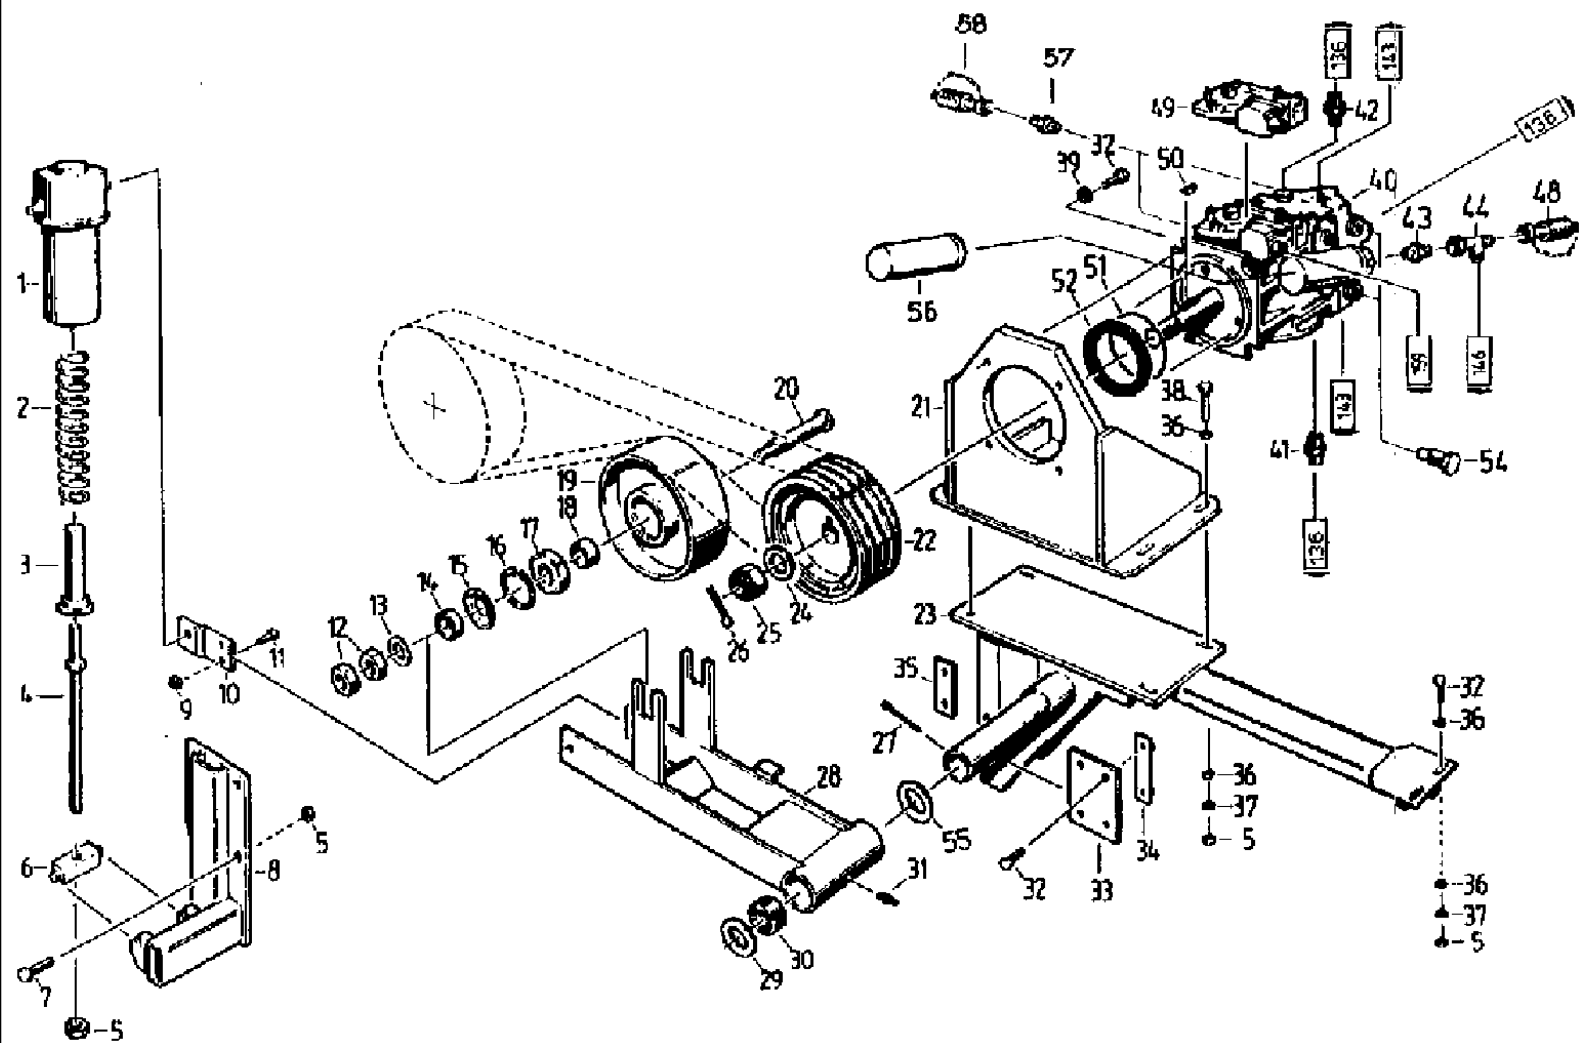

сылка	Номер детали	Кол-во	Описание
1	4260708770	1	SPRING, retainer
2	003793882	1	SPRING, COMPRESSION, C 7 x 63 x 17.5
3	4260708545	1	STEM, GUIDE spindle
4	4260708561	1	SPINDLE,
5	337475	10	NUT, M12, CI 10, hex, M 12-8
6	4260708553	1	SUPPORT, spindle
7	006346408	4	SCREW, hex, M 12 x 20 -8.8
8	061001227	1	SUPPORT, back rest
9	100016	2	NUT, M10, CI 8,
10	4260708787	1	PROTECTION PLATE,
11	006343880	2	SCREW, hex, M 10 x 22 -8.8
12	9950896343	2	NUT, hex, M 24 x 2 -04
13	9960962930	1	WASHER, A 25
14	4240029497	2	BUSHING,
15	4240029511	2	SEAL WASHER,
16	9964917826	2	CIRCLIP, 72 x 2.5
17	9902890505	2	BEARING, ball, 6207 RS
18	4240029480	1	BUSHING,
19	4240029503	1	ROLLER, SHIFTER,
20	4240029472	1	PIN, LARGE, bolt
21	4260708184	1	SUPPORT, TRESTLE pump
22	061005585	1	PULLEY ASSY.,
23	4260713960	1	BODY, frame
24	060504915	1	WASHER, 30
25	060506628	1	NUT, castle, 1-20 UNEF
26	060506636	1	PIN, SPLIT (COTTER),
27	9965950514	1	PIN splint, 8 x 63
28	061029447	1	LEVER, ROCKER,
29	9965923534	1	WASHER, 42 x 55 x 4
30	4241021230	2	BUSHING,
31	003617056	1	NIPPLE, LUBE, M8 x 1, AM 8 x 1
32	006346666	14	BOLT, Hex, M12 x 30, 8.8, hex, M12 x 30 -8.8
33	4260708537	2	COVER, plate
34	4260708498	4	FITTING, UNIT plug-in, M 12
35	061021407	1	FITTING, UNIT plug-in
36	4250132814	11	WASHER,
37	006501557	9	WASHER, SPRING, B 12
38	9933932028	4	BOLT, Hex, M12 x 35, 8.8, hex, M 12 x 35 -8.8
39	9965924752	4	WASHER, 14 x 25 x 4
40	060526631	1	HYDROSTATIC PUMP, DELIVERY variable, 90 L 100-97
41	060504876	1	ADAPTER, male-end, GE 35-L/1 5/8-12UN
42	060504892	1	ADAPTER, male-end, GE22-L/1 1/16-12UN
43	060504884	1	ADAPTER, male-end, GE 12-L/9/16-18UNF
44	003432554	1	FITTING, L, EL 12-L