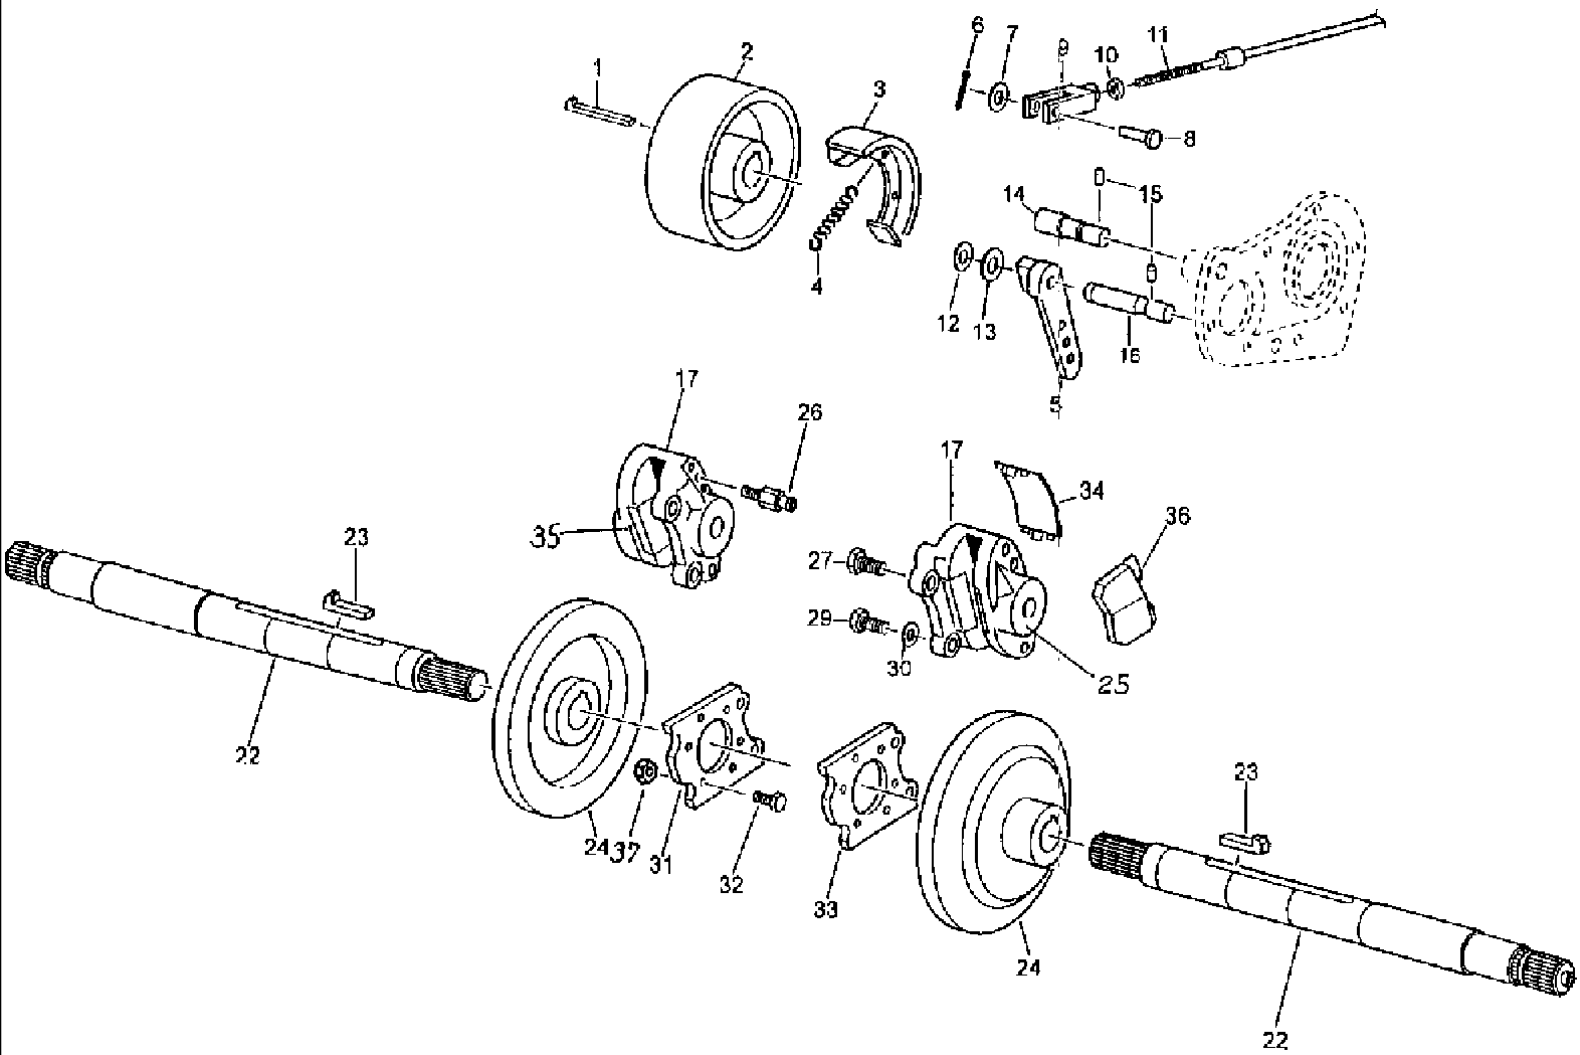

107 BRAKE SYSTEM - S

сылка	Номер детали	Кол-во	Описание
1	003502415	1	KEY, BUCKET TOOTHRT, gib-head, 10 x 8 x 56
2	060515604	1	DRUM, BRAKE,
3	060515612	2	SHOE, BRAKE,
4	060515645	2	SPRING, tension
5	060515653	1	CAM, brake
6	9963949762	1	PIN, SPLIT (COTTER), 3.2 x 16
7	9960923153	1	WASHER, 11
8	9949863072	1	PIN, LARGE, bolt, B10 h11 x 30 x 24
9	9969883232	1	CRADLE, fork head, G10 x 40
10	100016	1	NUT, M10, CI 8,
11	061028696	1	BRAKE, cable
12	9964917127	1	CIRCLIP, 14 x 1
13	060515620	1	WASHER, 14 x 30 x 2
14	060515637	1	PIN, LARGE, 20 x 72
15	006036532	2	SCREW, threaded pin, M8 x 16
16	060515661	1	SCREW,
17	060515694	1	KIT, SET repairing
22	060513305	2	SHAFT, counter
23	060513321	2	KEY, gib-head, 14 x 9 x 75
24	060515678	2	BRAKE DISC,
25	060515686	1	CALIPER, BRAKE, SADDLE fixed, f
26	060510882	2	BREATHER, valve
27	060515700	2	SCREW, precision
29	9935960376	2	SCREW, hex, M16 x 1, 5 x 45 -10.9
30	060515717	2	RING, SNAP,
31	060515725	1	FLANGE, g
32	9933932542	12	SCREW, hex, M12 x 40 -10.9
33	060515733	1	FLANGE, f
34	060515741	2	COVER, sealing
35	060515758	1	CALIPER, BRAKE, SADDLE fixed, g
36	060515766	2	BRAKE, PAD, lining
37	337475	12	NUT, M12, CI 10,