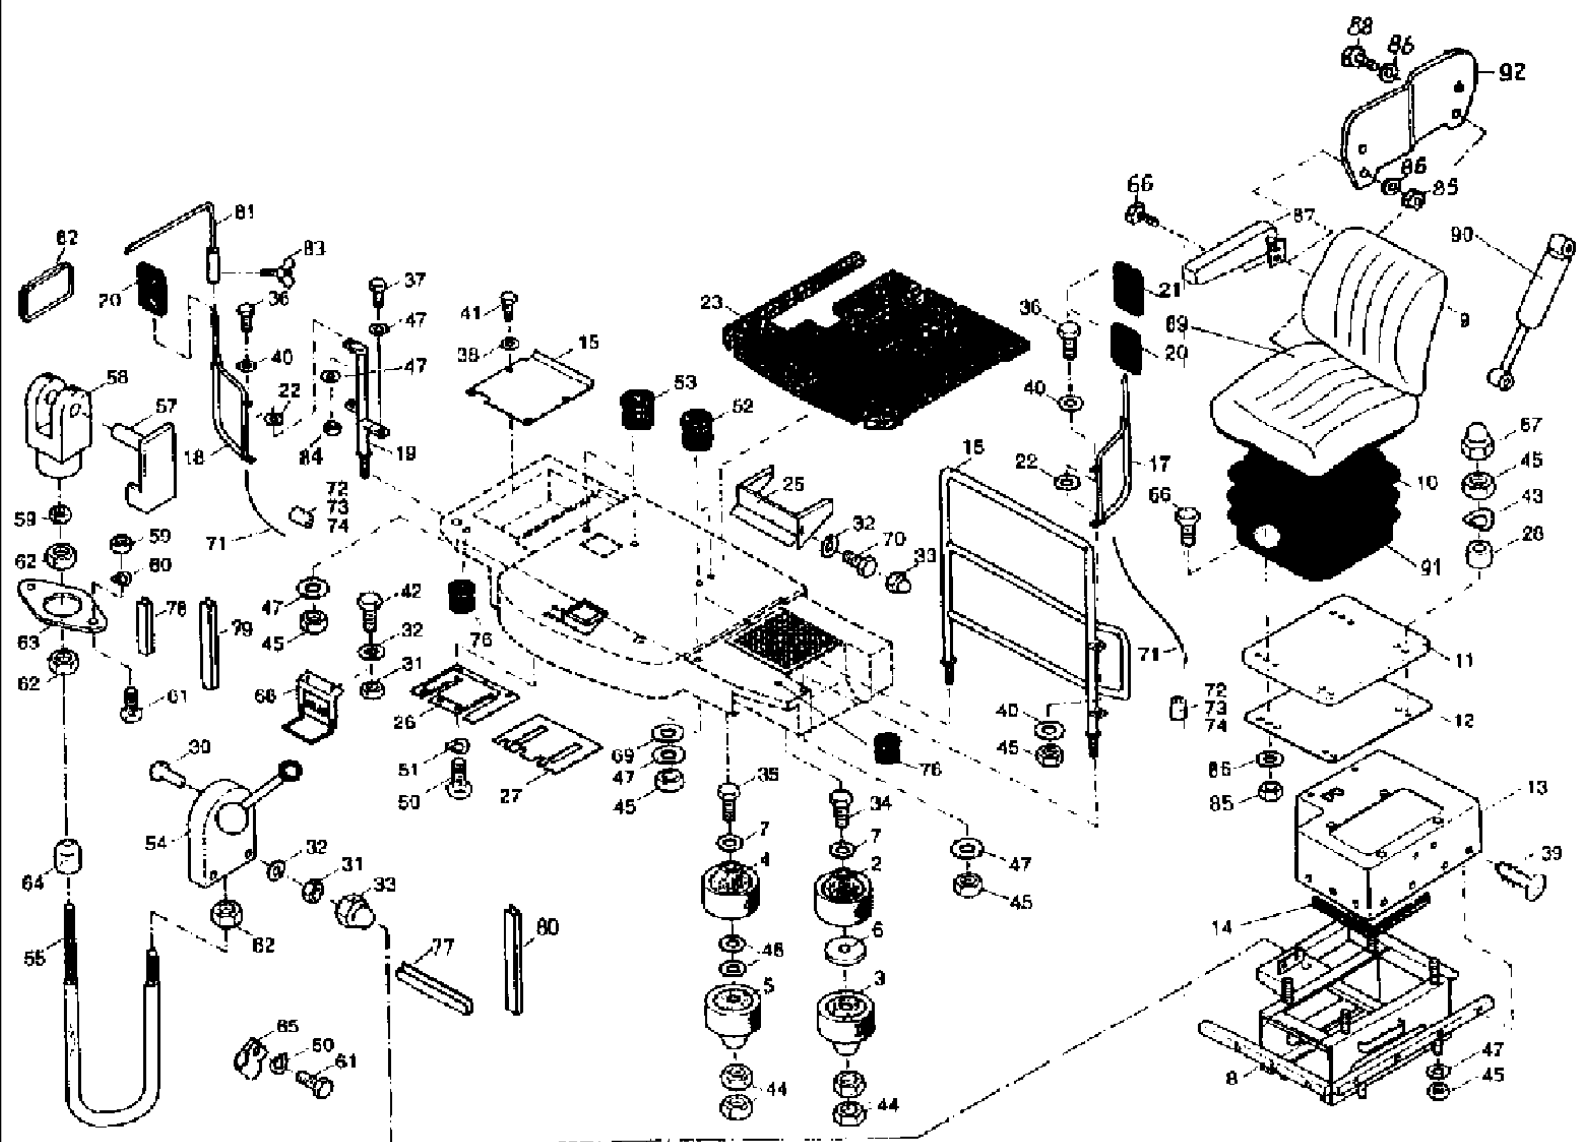

073 DRIVER'S PLATFORM, DRIVER'S SEAT

сылка	Номер детали	Кол-во	Описание
2	4260696804	2	DAMPER, INSULATOR vibrations
3	4140750394	2	DAMPER, INSULATOR vibrations
4	4140750386	4	DAMPER, INSULATOR vibrations
5	4260696812	4	DAMPER, INSULATOR vibrations
6	4260691086	2	PIN, SMALL, PIECE centring
7	4250132814	6	WASHER,
8	061015618	1	SUPPORT, SEAT, bracket
9	060521282	1	CUSHION,
10	060521274	1	BELLOWS,
11	061015642	1	COVER, PROTECTIVE,
12	061015626	1	COVER,
13	061015634	1	COWL, panelling
14	061021544	1	PROFILE,
15	061019984	1	PANEL, PLATE cover
16	061021368	1	RAMP, handrail
17	060184015	1	BRACKET, f
18	060184056	1	BRACKET, g
19	060212455	1	HOLDER, adapter
20	060508566	2	MIRROR, ATTACHMENT,
21	4260696798	1	MIRROR, head
22	4260701676	4	WASHER,
23	061033564	1	MAT, floor
25	060197077	1	COVER,
26	061065707	1	PLATE, closing
27	061065715	1	GASKET, packing
28	061021560	4	SLEEVE,
30	9933929450	2	SCREW, hex, M 6 x 30 -8.8
31	006213734	4	NUT, hex, M 6-8
32	9999853100	4	PLATE, LOCKING, washer, VSF M 6
33	060505442	5	PLUG, CAP vent, SW 10
34	9932959850	2	SCREW, hex, M 12 x 140 -8.8
35	006303375	4	SCREW, hex, M 12 x 120 -8.8
36	9933931123	4	BOLT, Hex, M10 x 30, 8.8, hex, M 10 x 30 -8.8
37	9933929065	1	SCREW, Hex, M10 x 20, 8.8, hex, M 10 x 20 -8.8
38	9961921673	4	WASHER, R 9
39	060505602	9	RIVET, polyamid
40	9965964438	8	WASHER, 10 x 25 x 3
41	16043224	4	BOLT, Hex, M8 x 16, 8.8, Full Thd,
42	86508568	2	SCREW, Hex, M6 x 16, 8.8,
43	9961920004	4	WASHER, SPRING, lock, B 10
44	116214140	12	NUT hex, M 12-8
45	100016	15	NUT, M10, CI 8,
46	060501221	8	WASHER, 13
47	9999853094	8	PLATE, LOCKING, washer, VSF M 10