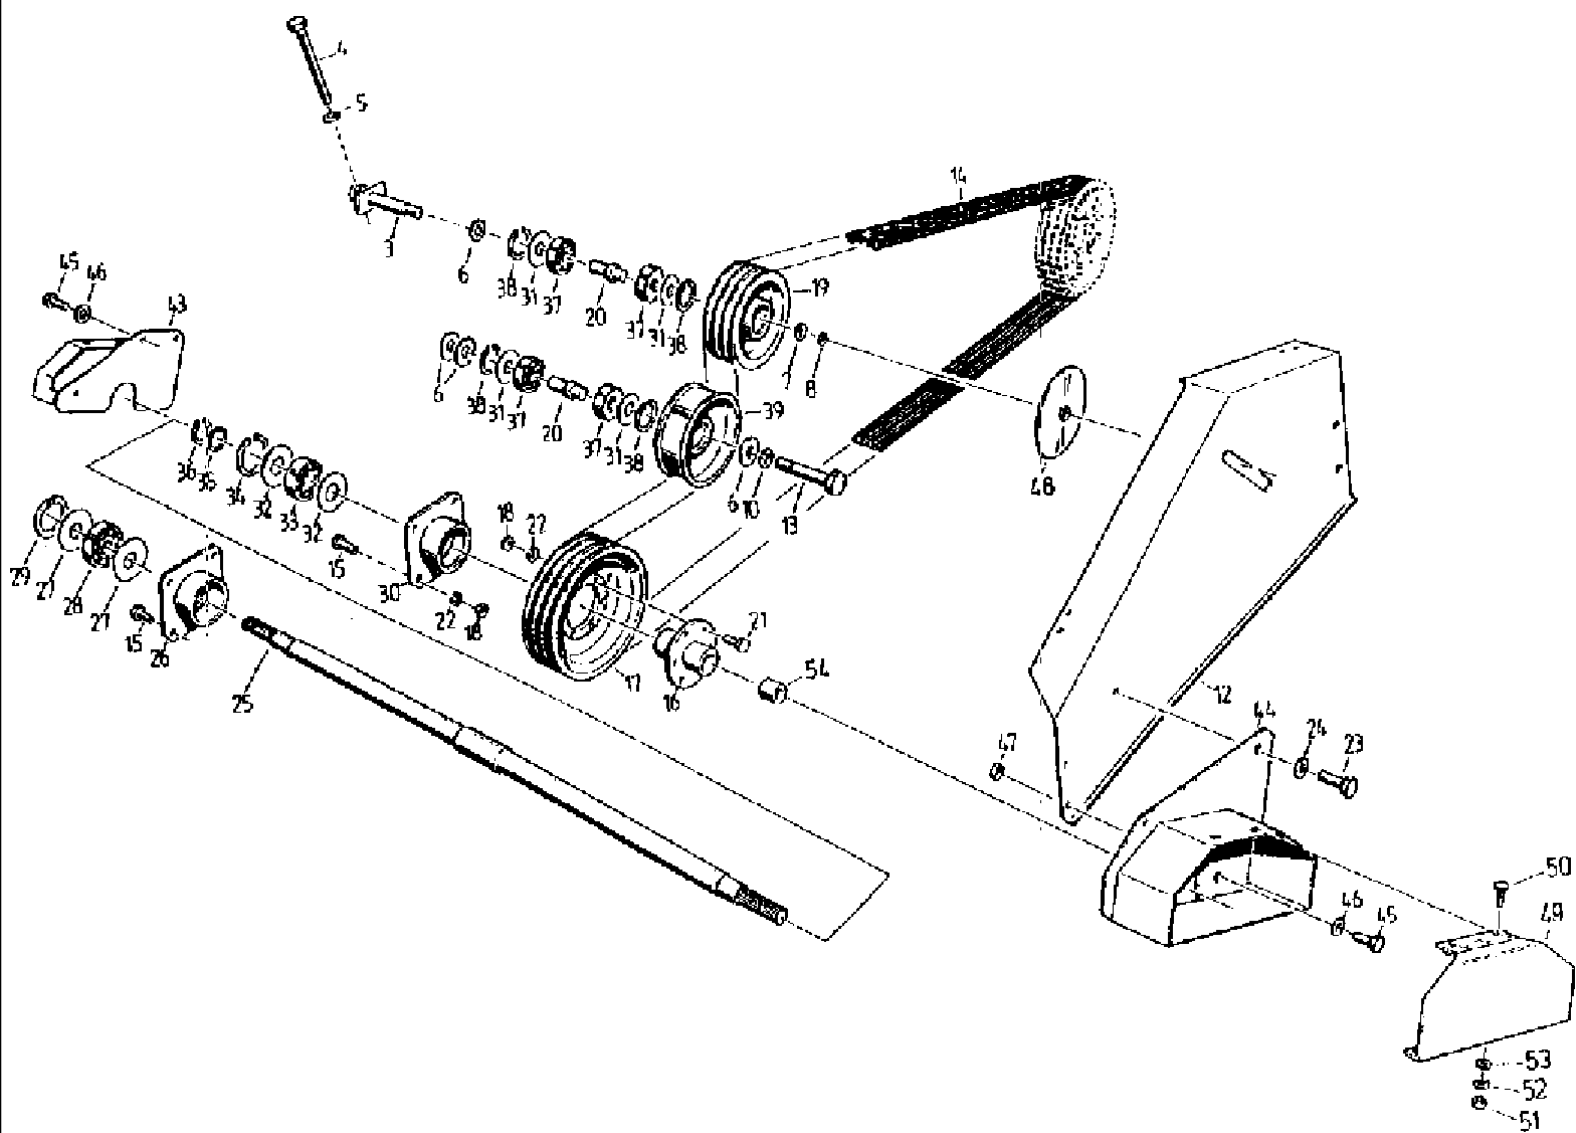

016 OUTPUT MEMBER

016 OUTPUT MEMBER

сылка	Номер детали	Кол-во	Описание
3	4260715150	1	PIN, LARGE, BOLT tensioning
4	4260715167	1	STEM, spindle
5	4221602872	1	WASHER,
6	9965924623	4	WASHER, 22 x 45 x 5
7	9960964450	1	WASHER, 17
8	9961911462	1	WASHER, LOCK, spring, B 16
10	9961911583	1	WASHER, LOCK, spring, B 20
12	4260715175	1	PROTECTOR,
13	003790670	1	SCREW, hex, M 20 x 100 -8.8
14	061004680	1	V-BELT, composite, 4 HB 4060
15	006344037	8	BOLT, Hex, M10 x 25, 8.8, hex, M 10 x 25 -8.8
16	060196742	1	FLANGE,
17	061004816	1	GROOVED PULLEY, v-belt
18	100016	14	NUT, M10, CI 8,
19	061004777	1	TIGHTENER SHEAVE, IDLER inter.
20	4260715134	2	BUSHING,
21	9933931123	6	BOLT, Hex, M10 x 30, 8.8, hex, M10 x 30 -8.8
22	999985166	14	WASHER locking, VSF - B 10
23	120104	4	SCREW, Hex, M8 x 20, 8.8,
24	9999853158	4	PLATE, LOCKING, washer, VSF - B 8
25	061031570	1	SHAFT,
26	4260702644	1	HOUSING, BEARING, g
27	4260702652	2	SEAL WASHER,
28	9902889384	1	BEARING, self-aligning ball, 1209
29	9964917842	1	CIRCLIP, 85 x 3
30	4260715101	1	HOUSING, BEARING, f
31	4221613063	4	SEAL WASHER,
32	4260702267	2	SEAL WASHER,
33	9902889608	1	BEARING, self-aligning ball, 1210
34	9964917850	1	CIRCLIP, 90 x 3
35	9962918322	1	CIRCLIP, A 50
36	9964917303	1	CIRCLIP, 50 x 2
37	9902890474	4	BEARING, ball, 6206 RS
38	9964917818	4	CIRCLIP, 62 x 2
39	061004793	1	TIGHTENER SHEAVE, PULLEY idle
43	060037407	1	SHIELD, P-T-O-shaft, g
44	060037351	1	PLATE, GUARD P-T-O-shaft, f
45	86508568	4	SCREW, Hex, M6 x 16, 8.8,
46	060150770	6	PLATE, LOCKING, washer, VSF - B 6
47	006213734	2	NUT, hex, M 6 -8
48	061004697	1	COVER, PROTECTIVE, washer
49	060037431	2	COVER,
50	9945926075	4	SCREW, round-head, M 6 x 16 -8.8
51	832-10406	4	NUT, LOCK, M6 x 1, CI 8,