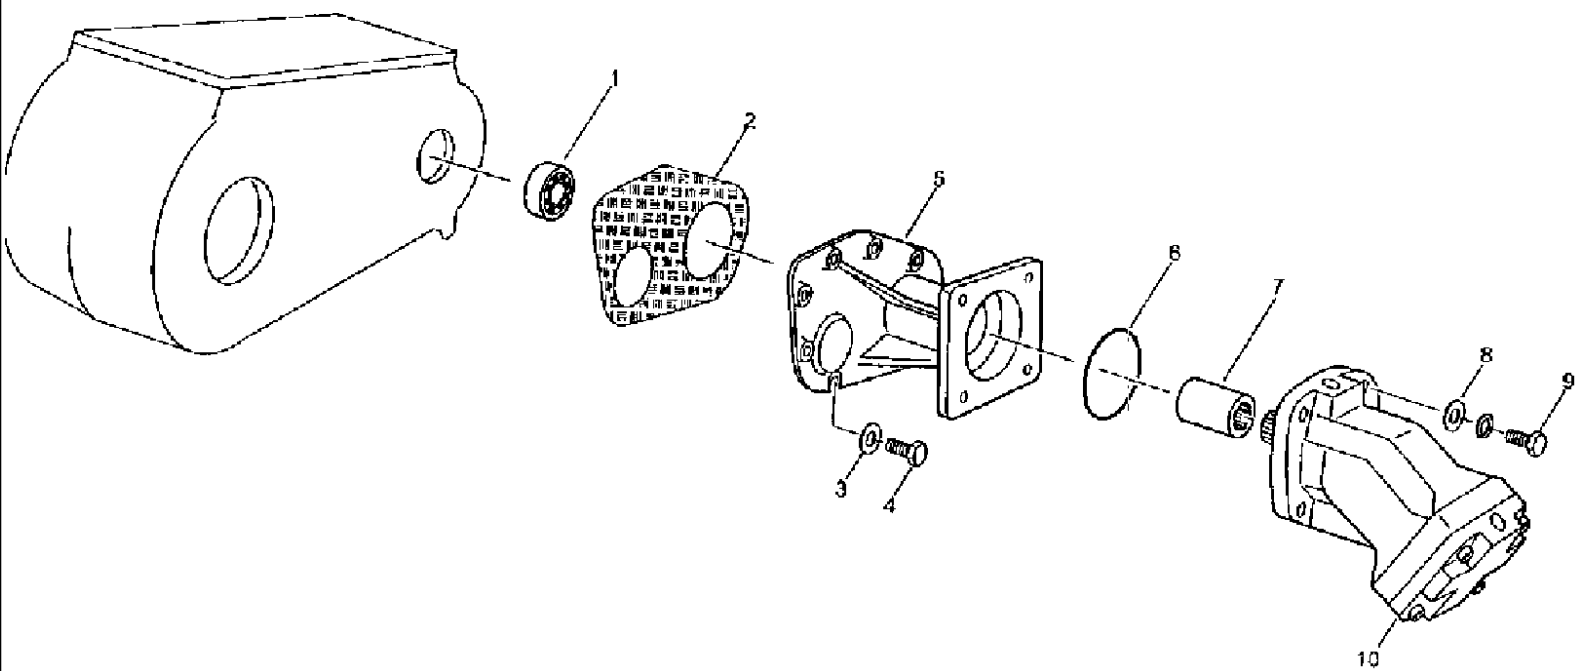

527 CASE IH COMBINE (1/99-12/99)

106 NIPPEL HYFA - S

сылка	Номер детали	Кол-во	Описание
1	060515540	1	BEARING ASSY, ROLLER taper
2	060515557	1	GASKET,
3	9961911093	9	WASHER, LOCK, spring ring
4	9933931123	9	BOLT, Hex, M10 x 30, 8.8, hex, M 10 x 30 -8.8
5	060515565	1	HOUSING, flange
6	060515573	1	O-RING, packing
7	060515581	1	BUSHING, profile
8	9960919237	4	WASHER, 15
9	9933977080	4	SCREW, hex, M 14 x 40 -8.8
10	060504931	1	MOTOR, HYDRAULIC, axial piston