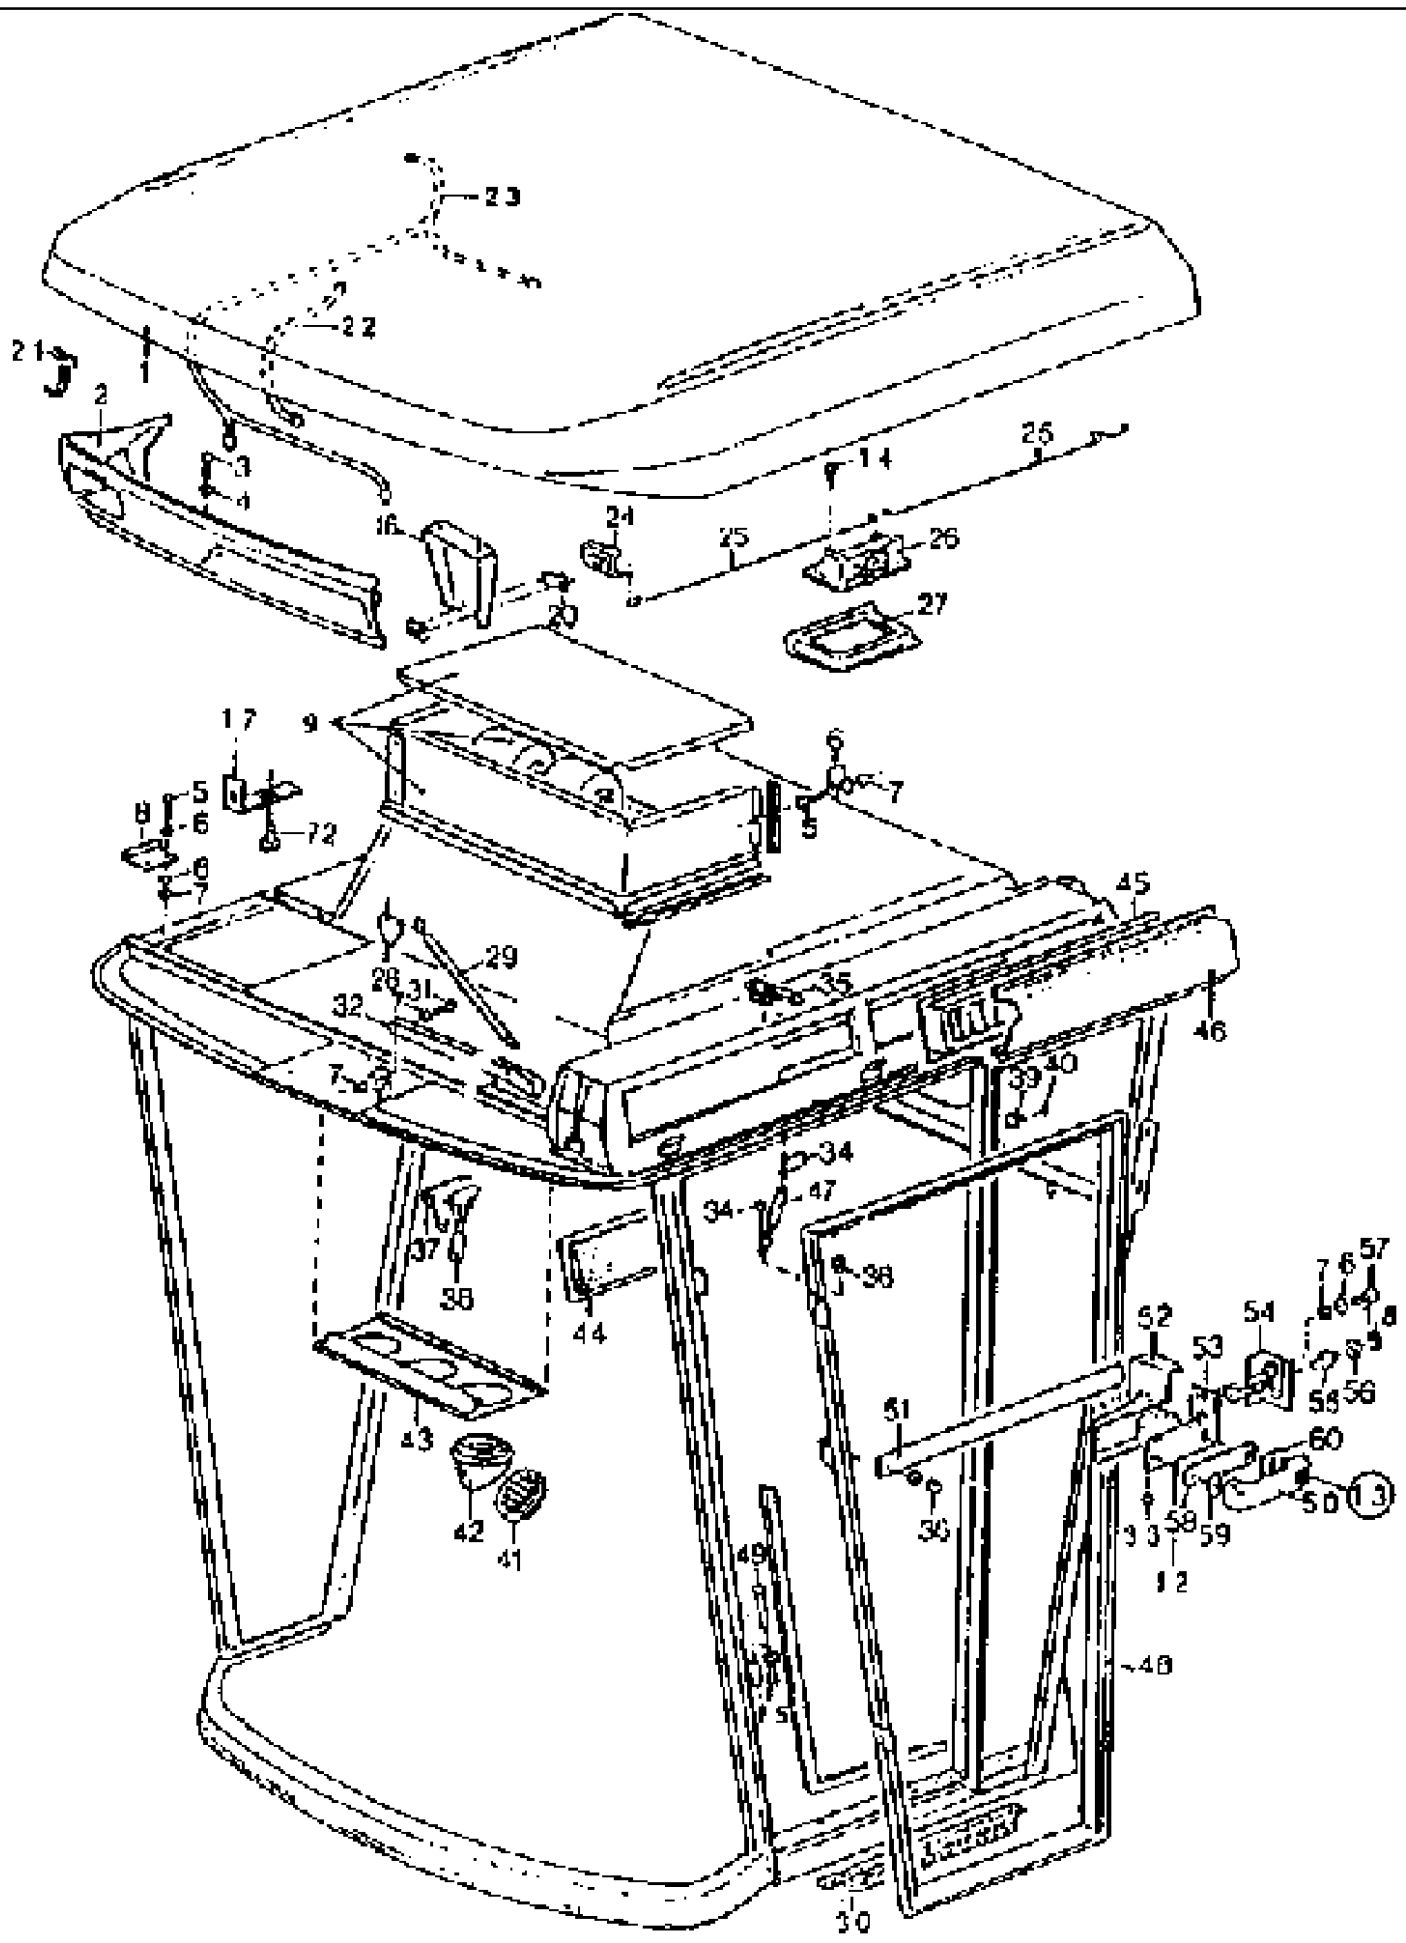

сылка	Номер детали	Кол-во	Описание
1	03245664	1	ROOF, cab
2	03245672	1	COVER, front
3	614-6010	12	BOLT, Hex, M6 x 10, 8.8, Full Thd,
4	9961921593	5	WASHER, 6.6 x 22 x 2
5	614-8020	14	BOLT, Hex, M8 x 20, 8.8,
6	9962924224	10	WASHER, 8.4
7	825-1408	15	NUT, M8, CI 8,
8	03245680	2	HINGE,
9	03245697	1	VENTILATOR, blower
12	03246296	1	RING, bush
13	03246302	1	KEY, DOOR LOCK, code 1008
13	03245310	1	KEY, code 201
14	614-6010	4	BOLT, Hex, M6 x 10, 8.8, Full Thd,
15	03245327	2	HOSE clamp
16	03245711	1	SUPPORT,
17	03245728	2	STIRRUP, bracket
18	234328N0	1	DISC, 13 x 26 x 3
20	03245736	2	STOP,
21	03245744		SHEET, RETAINING strap, n.B.
22	03245760	1	HARNESS, assy, wiring
23	03245777	1	HARNESS, CABLE electric
24	03246355	1	LOCK door, l.h.
24	03246343	1	LOCK, LOCK door, r.h.
25	03245785	2	STEM, rod
26	03245793	1	HANDLE, BRAKE hand
27	03245816	1	HANDLE, cover
28	03245824	1	SUPPORT,
29	03245832	2	CYLINDER ASSY., ABSORBER shock
30	03245840	1	SHIELD,
31	614-8045	2	BOLT, Hex, M8 x 45, 8.8, Full Thd, hex, M 8 x 45 -8.8
32	03245865	2	LEVER,
33	80446914	5	PLUG, Rd Hd, Push Type,
34	03245881	7	RING, CAMSHAFT bearing
35	03245898	4	LATCH, clip
36	03245902	3	plug
37	03245920	1	FIXING BRACKET, HOSE clamp
38	03245937	1	HAMMER,
39	03245945	1	HOOK,
40	003795771	1	SCREW, plate
41	03245961	3	DEFLECTOR,
42	03245978	3	COVER, FLANGE cap
43	03245986	1	SUPPORT,
44	03245994	1	FILTER, assy
45	060152321	2	FILTER, assy