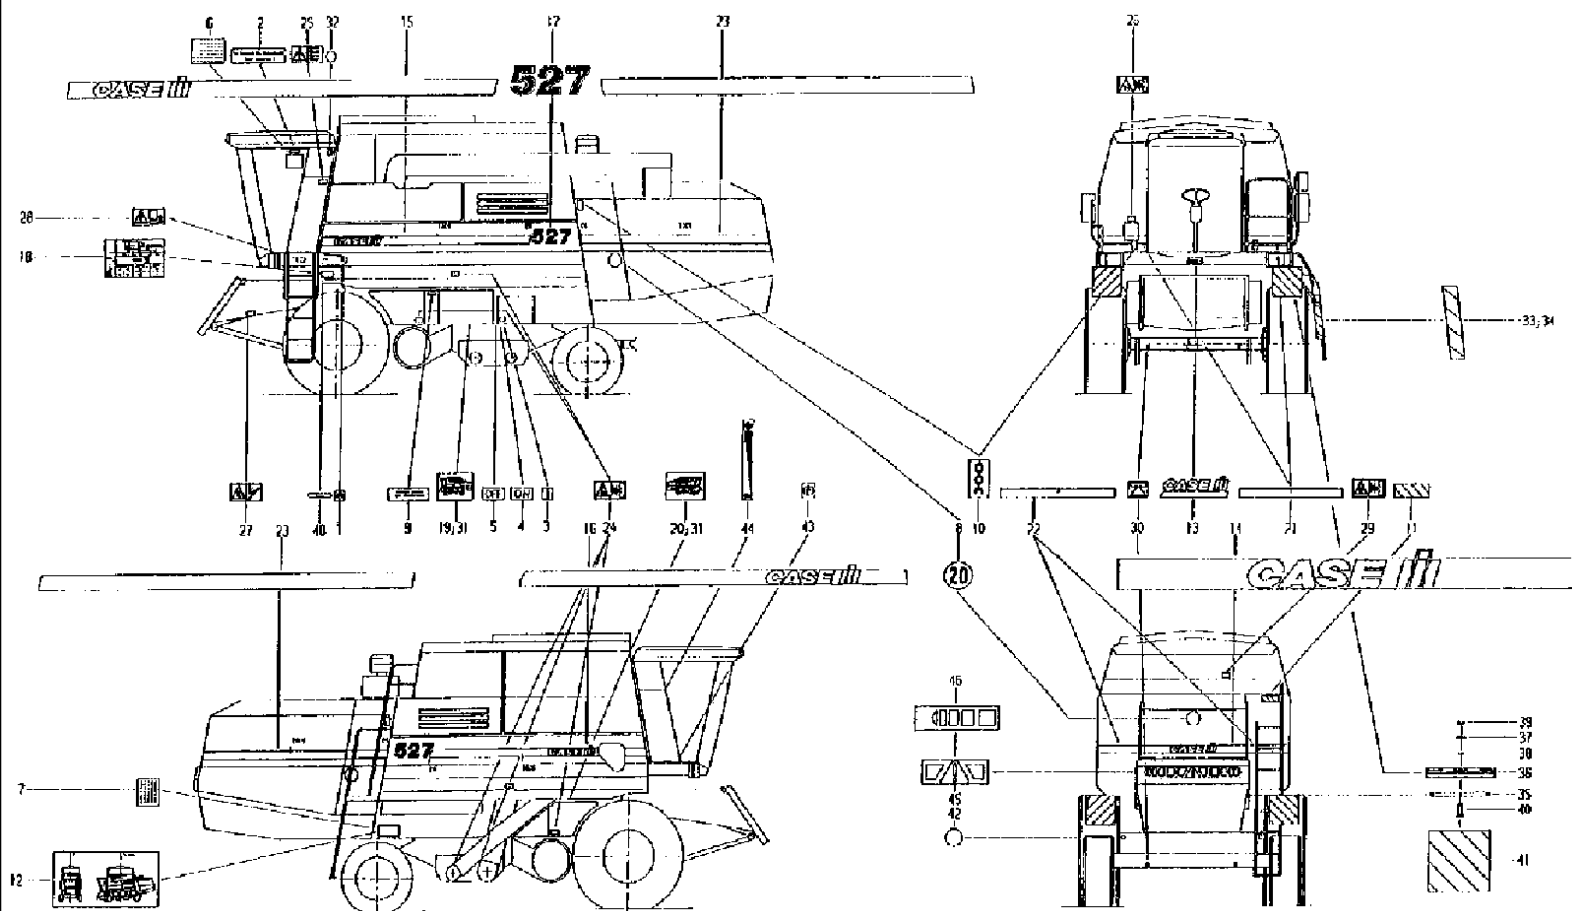

сылка	Номер детали	Кол-во	Описание
1	4250131202	1	PRODUCT GRAPHIC,
2	4250132992	1	PRODUCT GRAPHIC,
2	060199464	1	DECAL, englisch
2	060201565	1	DECAL, französisch
2	060199624	1	DECAL, russisch
3	4254135918	1	DECAL,
4	4260711411	1	DECAL, -ON-
5	4260711428	1	DECAL, -OFF-
6	061024715	1	PRODUCT GRAPHIC, TABLE adjusting, 527
6	061050307	1	DECAL, TABLE adjusting, englisch, 527
6	061050284	1	DECAL, TABLE adjusting, französisch, 527
6	061037414	1	DECAL, TABLE adjusting, russisch, 527
7	061031320	1	ADHESIVE, TABLE adjusting,
7	061050276	1	DECAL, TABLE adjusting, englisch
7	061050331	1	DECAL, TABLE adjusting, französisch
7	061051244	1	DECAL, TABLE adjusting, russisch
8	060000202	3	DECAL, plate
9	060168394	1	ADHESIVE, information sign
9	060201753	1	SIGN information, englisch
9	060201581	1	DECAL, information sign, französisch
9	060200283	1	DECAL, information sign, russisch
10	009113301	4	SYMBOLS,
11	4260703950	1	PRODUCT GRAPHIC,
12	060126746	1	PRODUCT GRAPHIC, means
13	061052446	1	EMBLEM CASE/IH, symbol
14	061052487	1	ADHESIVE, symbol
15	061052501	1	PRODUCT GRAPHIC,
16	061052518	1	PRODUCT GRAPHIC,
17	061052526	2	SYMBOLS, 527
18	061027701	1	PRODUCT GRAPHIC, tire pressure
19	061031425	1	PRODUCT GRAPHIC, lubricating chart
20	061031433	1	PRODUCT GRAPHIC, lubricating chart
21	061052462	1	STRIP,
22	061052470	1	PRODUCT GRAPHIC, strip
23	061052495	2	STRIP,
24	060506652	6	DECAL, Nr. 21
25	060506660	1	DECAL, Nr. 1
26	060506677	1	ADHESIVE, symbol, Nr. 15
27	060508381	2	PRODUCT GRAPHIC, Nr. 11
28	060508404	1	DECAL, Nr. 37
29	060510511	1	DECAL, Nr. 16
30	4221600067	4	DECAL, sliding shield
31	4221600083	83	PRODUCT GRAPHIC, sliding shield
32	4240050123	1	DECAL, prohibition sign