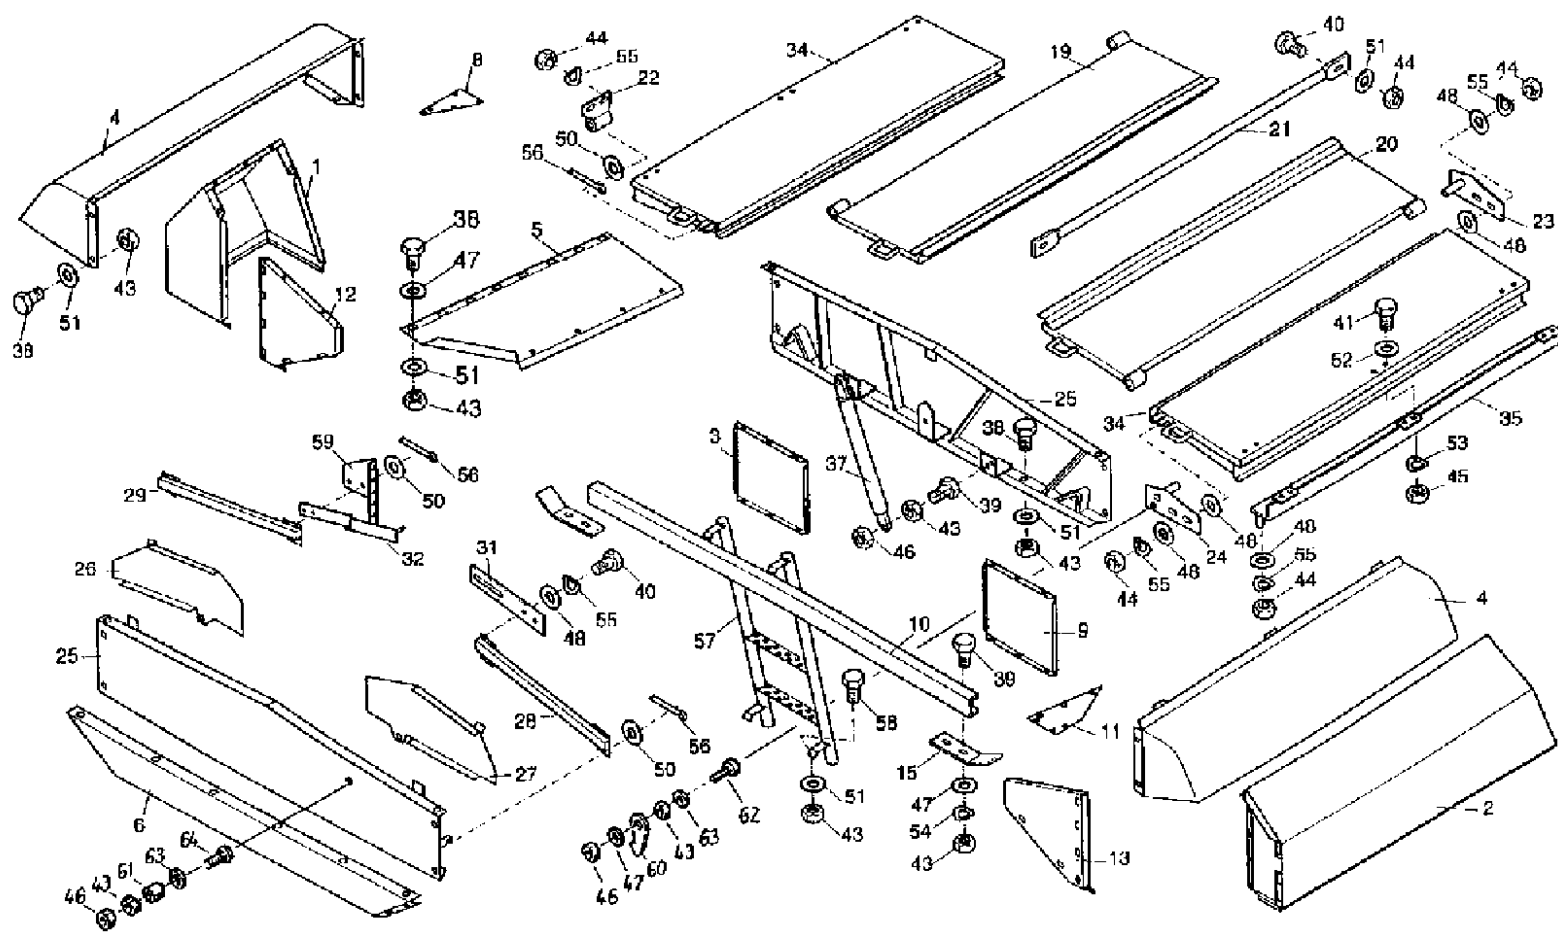

045A TANK COVER, TANK UPPER PART

сылка	Номер детали	Кол-во	Описание
1	061021905	1	SIDE PLATE, wall, f
2	061021938	1	SIDE PLATE, wall, g
3	061027984	1	PARTITION, front, f
4	061003647	2	BIT, corner
5	061021970	1	PANEL, PLATE cover
6	061021987	1	PANEL, PLATE cover
8	061011815	2	PROTECTION PLATE, PLATE corner
9	061027992	1	PARTITION, front
10	061011831	1	CARRIER, NUMBER cross
11	061021874	1	PROTECTION PLATE, croner
12	061021882	1	PARTITION, element, f
13	061021890	1	PARTITION, element, g
15	061011848	2	RETAINER,
19	061003864	1	FLAP,
20	061003903	1	FLAP,
21	061013640	1	ROD, tie
22	061003204	4	BEARING,
23	4260696291	2	SHIN, STRAP hinged
24	4260696306	2	SHIN, STRAP hinged
25	061003936	2	COVER, REAR, wall
26	061003421	2	SPOOL, slide
27	061003438	2	SPOOL, slide
28	061003487	2	LEVER,
29	061003526	2	LEVER,
31	4270721091	2	SHIN, PLATE fish
32	061003542	2	LEVER,
34	061003220	2	COVER,
35	061003278	2	CARRIER, supprot
37	9270721122	4	CYLINDER, GAS, spring
38	16043224	114	BOLT, Hex, M8 x 16, 8.8, Full Thd,
39	9933929173	12	BOLT, Hex, M8 x 25, 8.8, hex, M 8 x 25 -8.8
40	9933929065	10	SCREW, Hex, M10 x 20, 8.8, hex, M10 x 20 -8.8
41	060512216	12	SCREW, flat-round-head, M 6 x 16
43	006213830	120	NUT, hex, M 8-8
44	100016	28	NUT, M10, CI 8,
45	006213834	12	NUT hex, M 6-8
46	86528579	10	NUT, LOCK, M8 x 1.25, CI 10,
47	9964962783	10	WASHER, A 8.4
48	4221620616	34	WASHER,
50	9960921988	14	WASHER, 13
51	9999853117	110	PLATE, LOCKING, washer, VSF M 8
52	006510228	12	WASHER, 6.4
53	9961919927	12	WASHER, SPRING, SPARRING plate, B 6
54	9961920061	6	WASHER, SPRING, SPARRING plate, g B 8