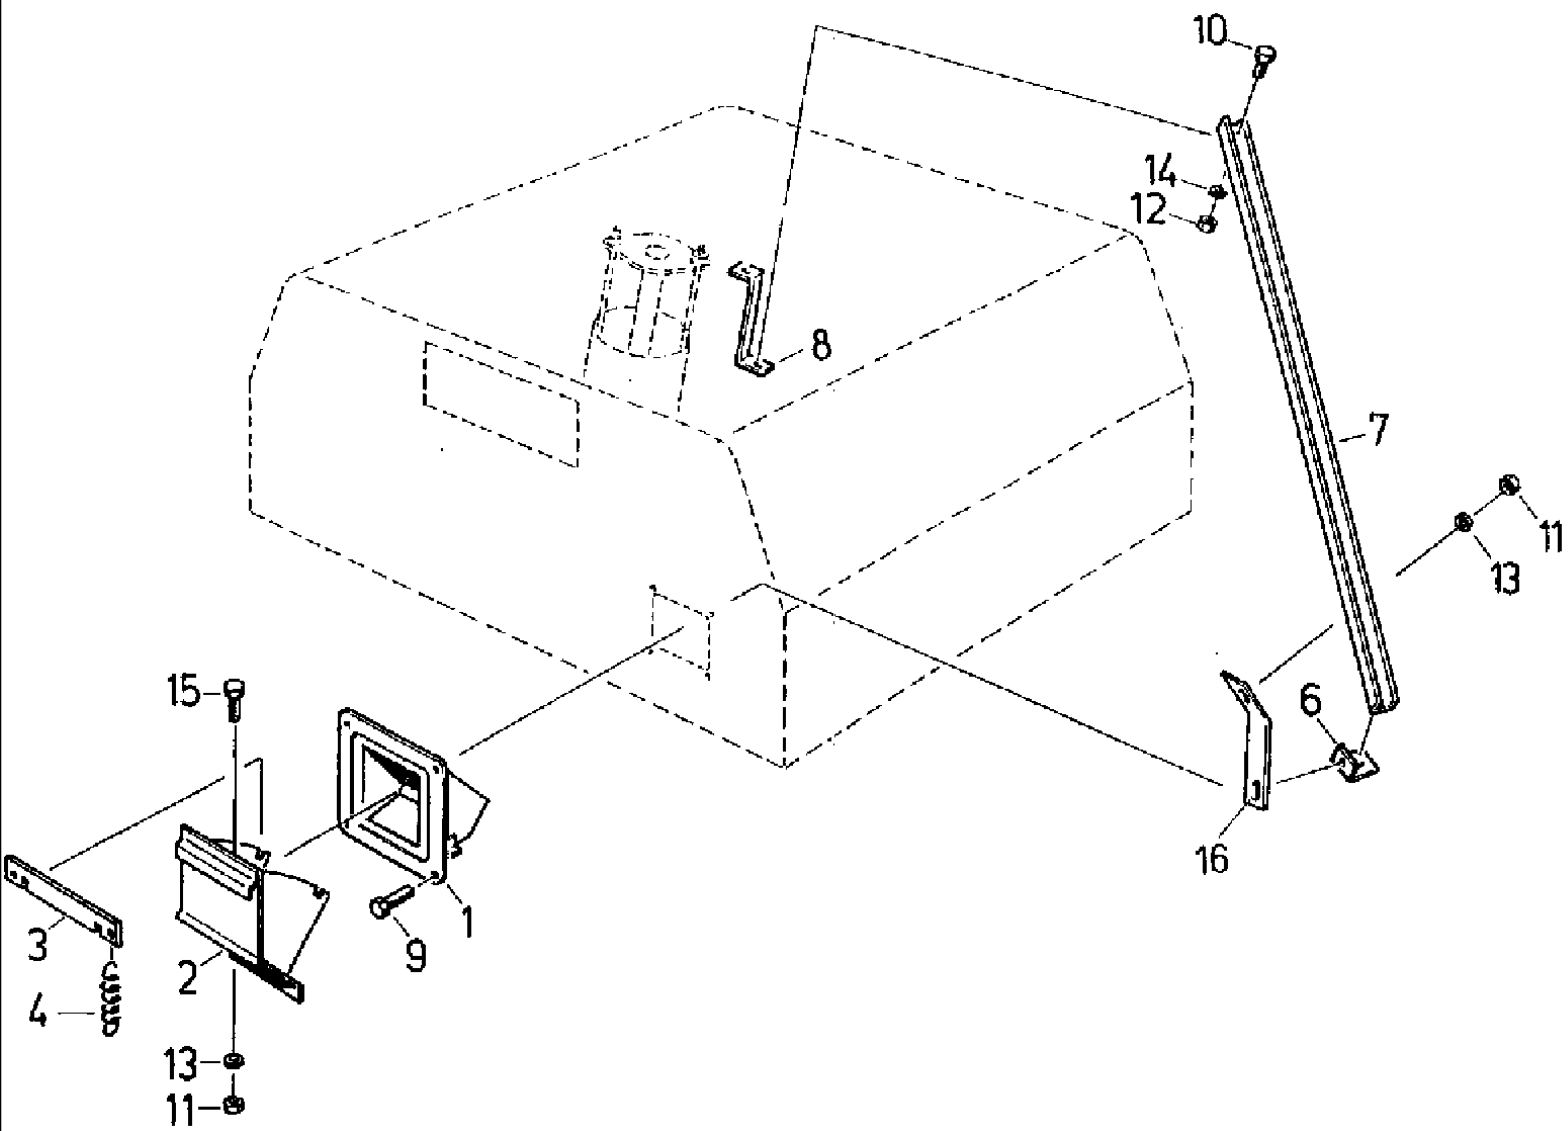

527 CASE IH COMBINE (1/99-12/99)

048 SAMPLING DEVICE

сылка	Номер детали	Кол-во	Описание
1	060023627	1	CASE,
2	060023707	1	FLAP,
3	060023764	1	BRIDGE,
4	060023998	2	SPRING, TENSION, A 1 x 11 x 60
6	060023780	1	ANGLE, retaining
7	061001210	1	LINE, chute
8	060023803	1	STIRRUP, strap
9	06338096	4	BOLT, Hex, M6 x 14, 8.8, hex, M 6 x 14 -8.8
10	16043224	3	BOLT, Hex, M8 x 16, 8.8, Full Thd,
11	006213734	6	NUT, hex, M 6-8
12	006213830	3	NUT, hex, M 8-8
13	9999853100	6	PLATE, LOCKING, washer, VSF M 6
14	9999853117	3	PLATE, LOCKING, washer, VSF M 8
15	9933929161	2	SCREW, hex, M 6 x 10 -8.8
16	061024338	1	RETAINER, holder