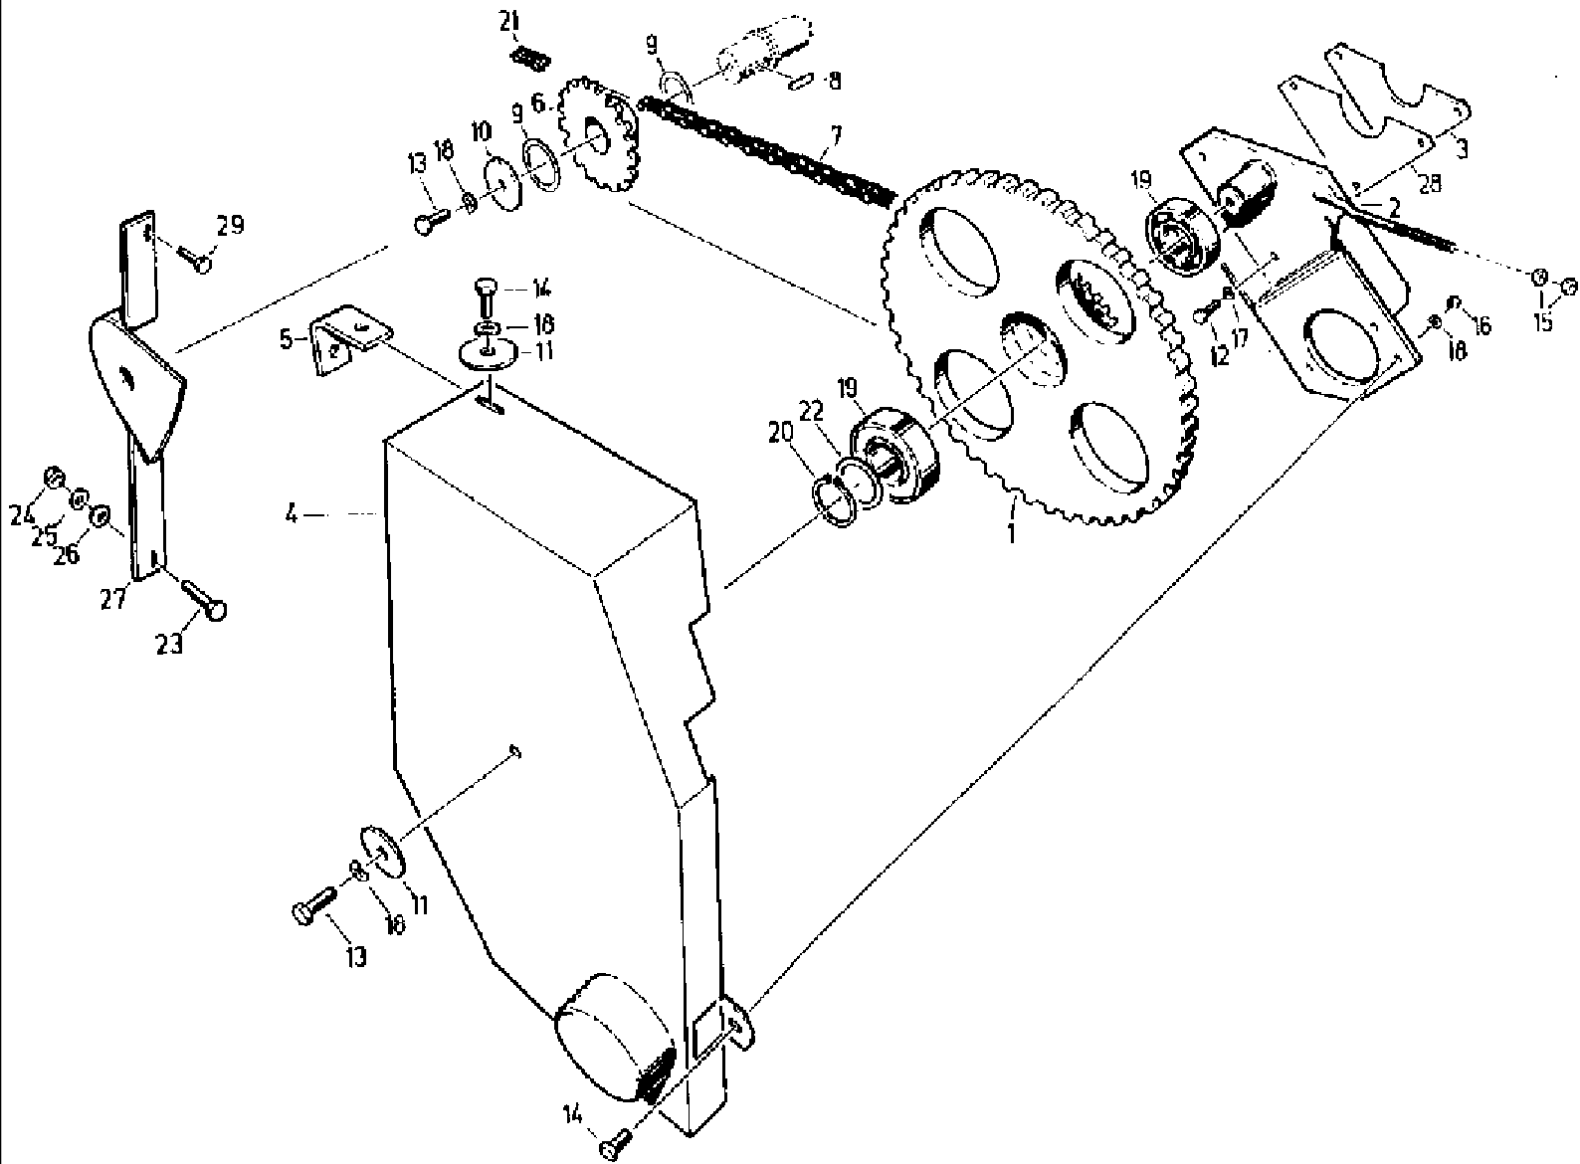

017 MOWER REVERSING GEAR

сылка	Номер детали	Кол-во	Описание
1	4260711918	1	WHEEL,
2	4260711901	1	BASE, plate
3	4260711887	1	PLATE, threaded
4	4260711870	1	GUARD,
5	4260711895	1	RETAINER,
6	4260711862	1	DRIVE SPROCKET, 19 Z
7	060504843	1	CHAIN (AGRICULTURE), roller, 12-B-1 x 62E
8	9965956446	1	KEY, BUCKET TOOTHRT, fitting, 10 x 8 x 45
9	9965967770	8	SHIM, precision, 42 x 52 x 2
10	060162315	1	DISC, C 11 x 50
11	9964964463	2	DISC, C 11 x 32
12	9933932028	3	BOLT, Hex, M12 x 35, 8.8, hex, M 12 x 35 -8.8
13	9933931123	2	BOLT, Hex, M10 x 30, 8.8, hex, M 10 x 30 -8.8
14	006344037	2	BOLT, Hex, M10 x 25, 8.8, hex, M 10 x 25 -8.8
15	337475	2	NUT, M12, CI 10, hex, M 12 -8
16	100016	1	NUT, M10, CI 8,
17	006501557	3	WASHER, SPRING, B 12
18	9961920004	4	WASHER, SPRING, B 10
19	9902890505	2	BEARING, ball, 6207 RS
20	9964917248	1	CIRCLIP, 35 x 1.5
21	9917905716	1	LINK, CHAIN, D 12 B-1
22	003791542		SHIM, precision, n.B., 35 x 45 x 1
23	006341018	1	SCREW, hex, M 8 x 20 -8.8
24	006213830	2	NUT, hex, M 8 -8
25	9999853117	2	PLATE, LOCKING, washer, VSF M 8
26	9960921633	2	WASHER, A 8.4
27	060038352	1	PROTECTOR, inlet
28	060038311		PLATE, n.B.
29	006341397	1	SCREW, hex, M 8 x 30 -8.8