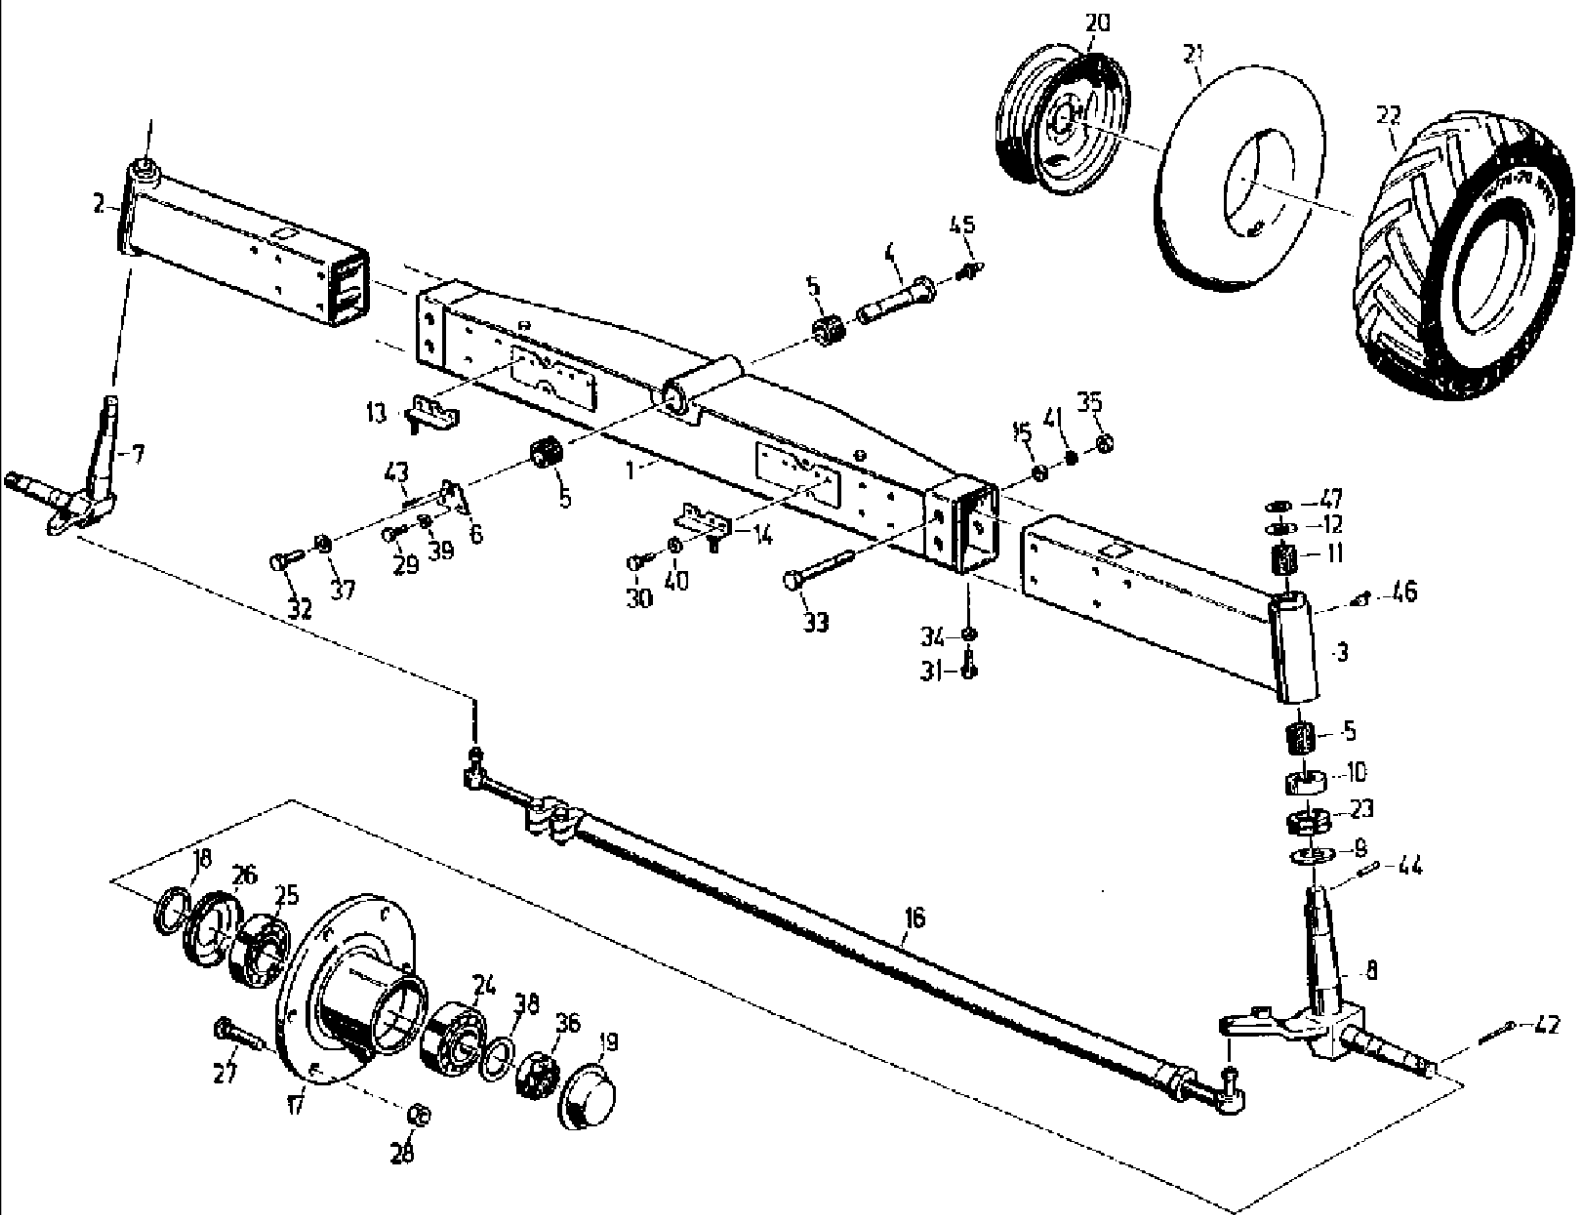

069 STEERING AXLE

сылка	Номер детали	Кол-во	Описание
1	061004430	1	BODY, axle
2	061004350	1	CARRIER, AXLE, bracket, g
3	061004391	1	CARRIER, AXLE, bracket, f
4	061031843	1	STUD, BOLT steered axle
5	061024748	4	BUSHING,
6	061031851	1	PLATE, LOCKING, plate
7	061004238	1	LEVER, ARM steering, g
8	061004334	1	KNUCKLE, STEERING, arm, f
9	061004141	2	WASHER,
10	4221609694	2	COVER,
11	4221609485	2	BUSHING,
12	061004158	2	WASHER,
13	061004488	1	HOLDER, bracket, g
14	061004174	1	HOLDER, bracket, f
15	061004133	8	BUSHING,
16	061011784	1	TIE ROD, track
17	4240016690	2	HUB wheel
18	060104347	2	RING,
19	001312805	2	CAP, hub
20	061004422	2	RIM, WHEEL disk, 14 x 20 G-85
21	001401701	2	AIR TUBE, inner, 16-20
22	061018967	2	TIRE, RUBBER, 16/70-20 10PR
23	9902888133	2	BEARING, BALL, 51112
24	9902888551	2	BEARING, ROLLER, taper, 62208
25	9902888736	2	BEARING, ROLLER, taper, 32212
26	060501422	2	PLASTIC RING, nilos - doublering
27	9929902308	16	RHEOSTAT, BOLT wheel, AM 20 x 1, 5 x 50
28	060501488	16	NUT, wheel, A 20-8
29	006344037	2	BOLT, Hex, M10 x 25, 8.8, hex, M 10 x 25 -8.8
30	9935960296	6	SCREW, hex, M16 x 1, 5 x 35 -10.9
31	9933933174	2	SCREW, hex, M 16 x 50 -8.8
32	9935958180	1	SCREW, hex, M 20 x 1, 5 x 45 -10.9
33	060501463	8	SCREW, hex, M 20 x 1, 5 x 45 -10.9
34	006201722	2	NUT, hex, M 16-05
35	9950896946	8	NUT, hex, M 20 x 1, 5 -8
36	060501430	2	NUT, castle, M 30 x 2-17H
37	9962923721	1	WASHER, PLATE lock,21
38	060502183	2	WASHER, 31
39	9961920004	2	WASHER, SPRING, SPARING plate, B 10
40	9999853233	6	WASHER locking, VSF M16
41	9961924563	8	DISC, NOTCHED, WASHER toothed lock, J 21
42	9963950651	2	PIN, SPLIT (COTTER), 6.3 x 56
43	9967943833	1	PIN, grooved, 10 x 20
44	9967943794	2	PIN, cylindrical slotted, 10 x 50