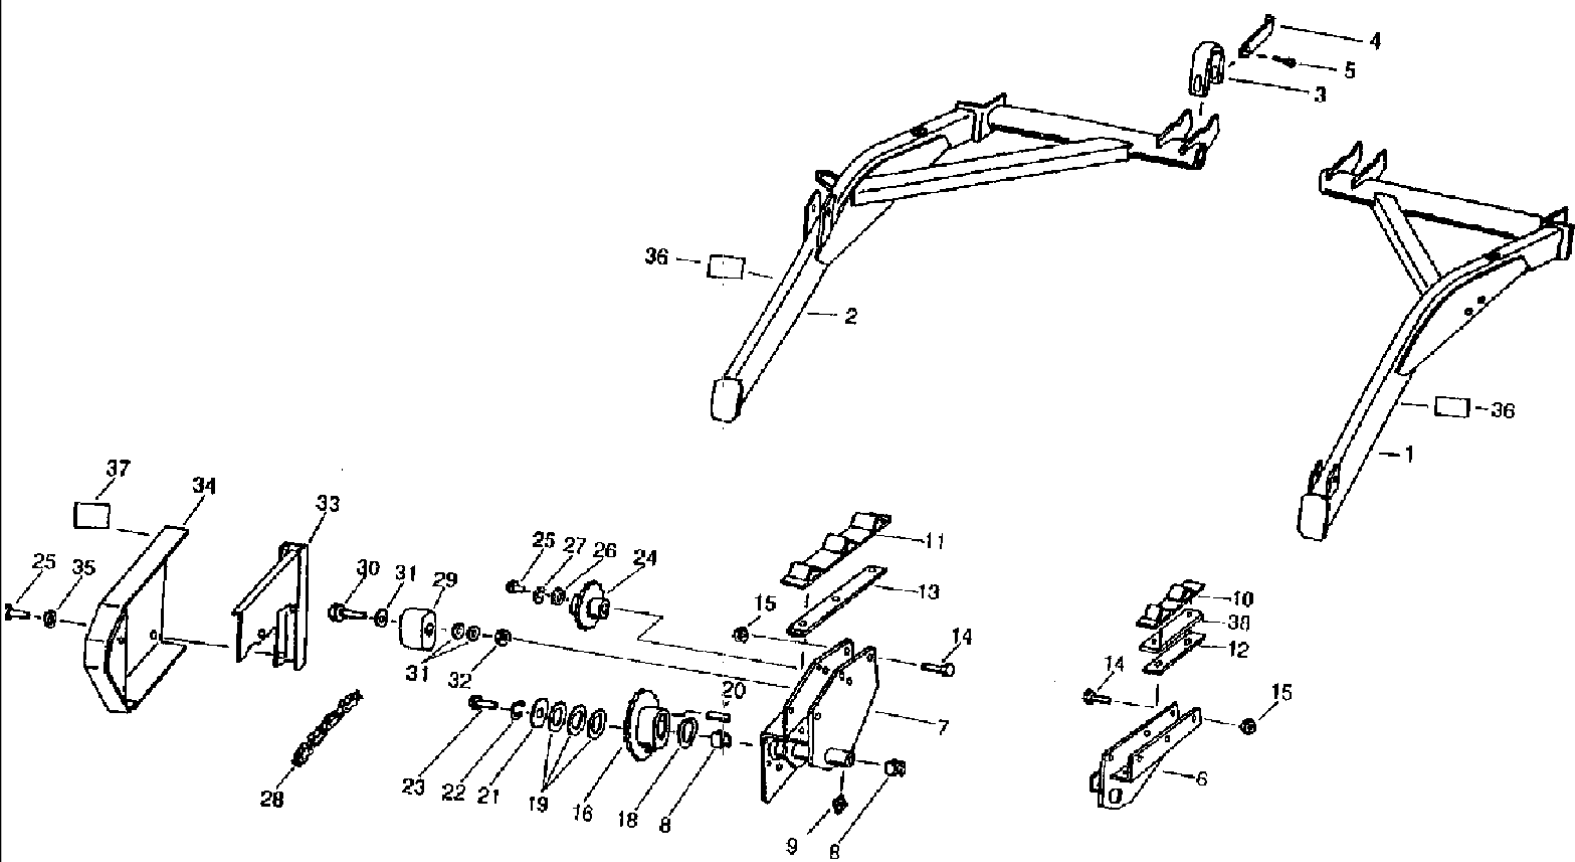

009 REEL SUPPORT - HLS

сылка	Номер детали	Кол-во	Описание
1	31283135	1	ARM, reel, f
2	31283143	1	ARM, reel, g
3	4223632915	4	BOW,
4	4223632892	4	KEY,
5	9963950194	4	PIN, SPLIT (COTTER), 5 x 25
6	061035806	1	GUIDE, f
7	061037020	1	GUIDE, g
8	4241021230	2	BUSHING, sliding
9	003617056	1	NIPPLE, LUBE, M8 x 1, AM 8 x 1
10	061035830	1	PLATE,
11	061035871	1	PLATE, g
12	061035896	2	SLAT, support, 5.4m, f
12	061035896	1	SLAT, support, 6.0m, f
12	061035896	1	SLAT, support, 6.6m, f
13	061035902	2	PLATE, BACKING, support, 5.4m, g
13	061035902	1	PLATE, BACKING, support, 6.0m, g
13	061035902	1	PLATE, BACKING, support, 6.6m, g
14	9933977851	5	SCREW, hex, M10 x 78 -8.8
15	006269000	5	NUT, hex, M10-sw-16-8
16	061043902	1	PINION, WHEEL chain, 35z
18	003799734	2	SHIM, percision. 42 x 52 x 1
19	003791542	6	SHIM, percision, 35 x 45 x 1
20	9965956487	1	KEY, BUCKET TOOTHRT, fitting, A10 x 8 x 63
21	9965962202	1	WASHER, 11 x 50 x 6
22	9961911093	1	WASHER, LOCK, RING spring, A10
23	9933929065	1	SCREW, Hex, M10 x 20, 8.8, hex, M10 x 20 -8.8
24	061036985	1	SPROCKET ASSY., WHEEL chain, 15z
25	16043224	7	BOLT, Hex, M8 x 16, 8.8, Full Thd,
26	9965964928	1	WASHER, 9 x 32 x 4
27	9961911237	1	WASHER, LOCK, RING spring, A8
28	060520587	1	CHAIN (AGRICULTURE), roller, 10B- 1 x 66E
29	4221625725	1	TENSIONER, BLOCK fastening
30	9932959385	1	SCREW, hex, M12 x 80 -8.8
31	9960922128	4	WASHER, 14
32	412126	1	NUT, LOCK, M12 x 1.75, CI 8,
33	061037094	1	SUPPORT, mount
34	061037053	1	PROTECTOR, reel
35	9999853158	7	PLATE, LOCKING, washer, 5.4m, VSF B8
35	9999853158	6	PLATE, LOCKING, washer, 6.0m, VSF B8
35	9999853158	6	PLATE, LOCKING, washer, 6.6m, VSF B8
36	060510351	2	DECAL, Nr. 20
37	060506652	1	DECAL, Nr. 21
38	061043910		BLOCK, shim, n.B.