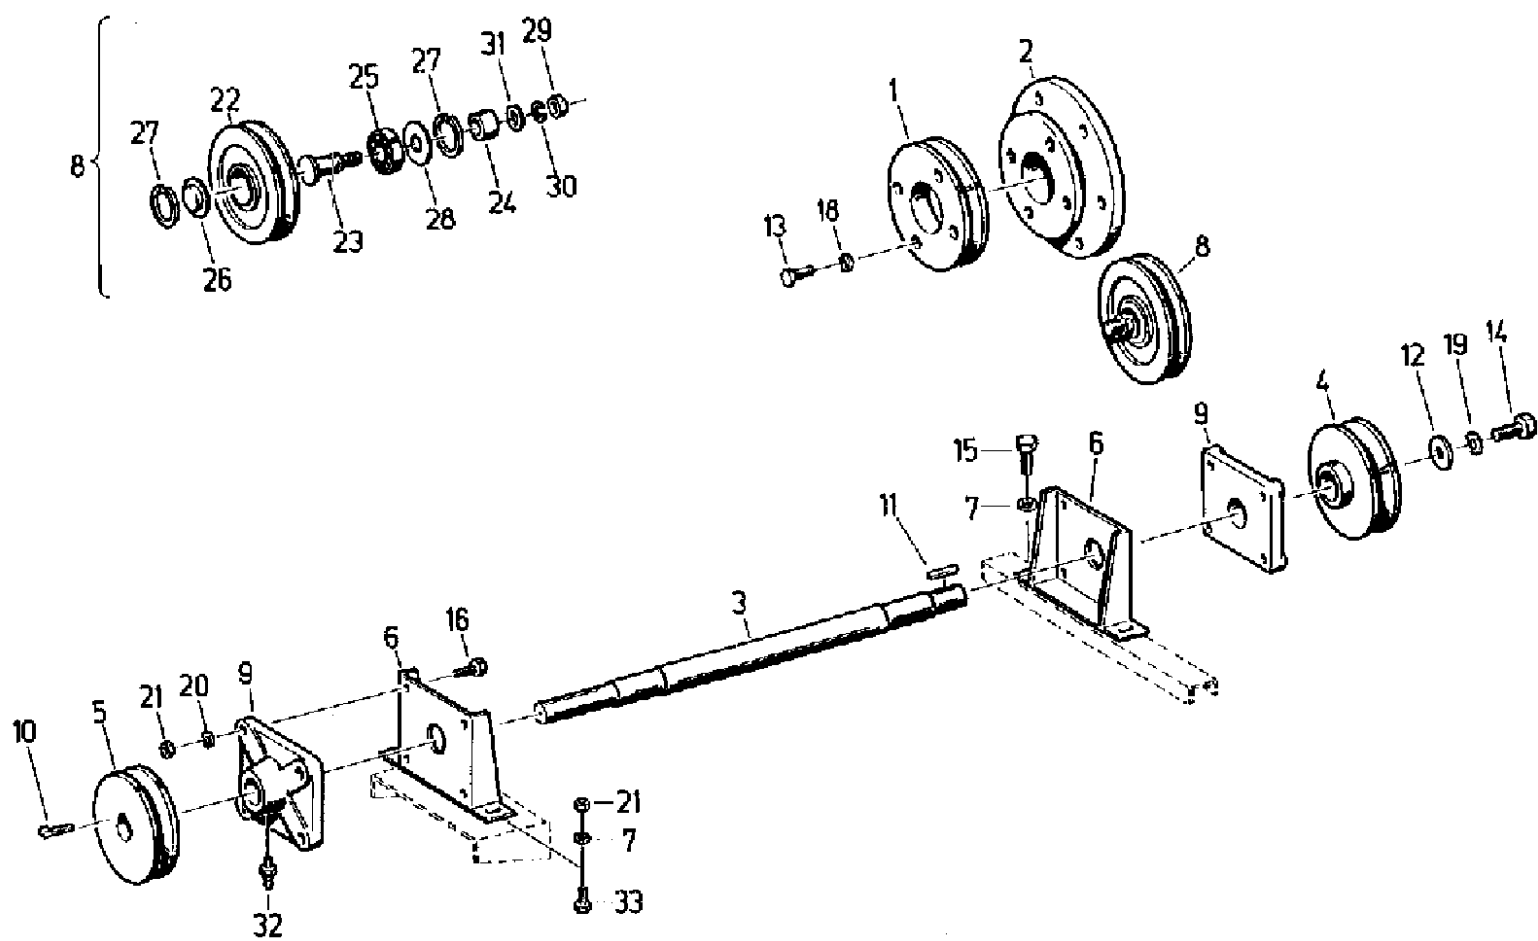

527 CASE IH COMBINE (1/99-12/99)

135 SEPERATOR DRUM DRIVE

сылка	Номер детали	Кол-во	Описание
1	061027718	1	GROOVED PULLEY, Vee-belt
2	061024370	1	ADAPTER, PIECE intermediate
3	061024401	1	SHAFT,
4	060180550	1	WASHER,
5	060180575	1	WASHER,
6	4260700997	2	BEARING, bracket
7	9999853094	4	PLATE, LOCKING, washer, VSF M10
8	4270722277	1	TIGHTENER SHEAVE, PULLEY idler
9	9902888270	2	CARRIER, BEARING, flange, FGE 205
10	9965955252	1	KEY, gib-head, 6 x 6 x 32
11	9965955910	1	KEY, BUCKET TOOTHRT, fittitng, A6 x 6 x 20
12	9965964928	1	WASHER, 9 x 32 x 4
13	006338883	4	SCREW, hex, M6 x 16 -8.8
14	120104	1	SCREW, Hex, M8 x 20, 8.8,
15	9933929065	2	SCREW, Hex, M10 x 20, 8.8, hex, M10 x 20 -8.8
16	9933931123	8	BOLT, Hex, M10 x 30, 8.8, hex, M10 x 30 -8.8
18	9961919927	4	WASHER, SPRING, B6
19	9961920061	1	WASHER, SPRING, B8
20	9961920004	8	WASHER, SPRING, B10
21	100016	10	NUT, M10, CI 8,
22	4270721348	1	ROLLER, SHIFTER, pulley
23	9949865572	1	PIN, LARGE, bolt, 65
24	4250125220	1	BUSHING,
25	9902890642	1	BEARING, ball, 6204 RS
26	9904868931	1	COVER, 47
27	9964917770	2	CIRCLIP, 47 x 1.6
28	4110085640	1	SEAL WASHER,
29	337475	1	NUT, M12, CI 10, hex, M12-8
30	9961911204	1	WASHER, LOCK, spring, B12
31	9960922031	1	WASHER, 14
32	003617056	2	NIPPLE, LUBE, M8 x 1, AM 8 x 1
33	006544037	2	BOLT hex, M10 x 25 -8.8