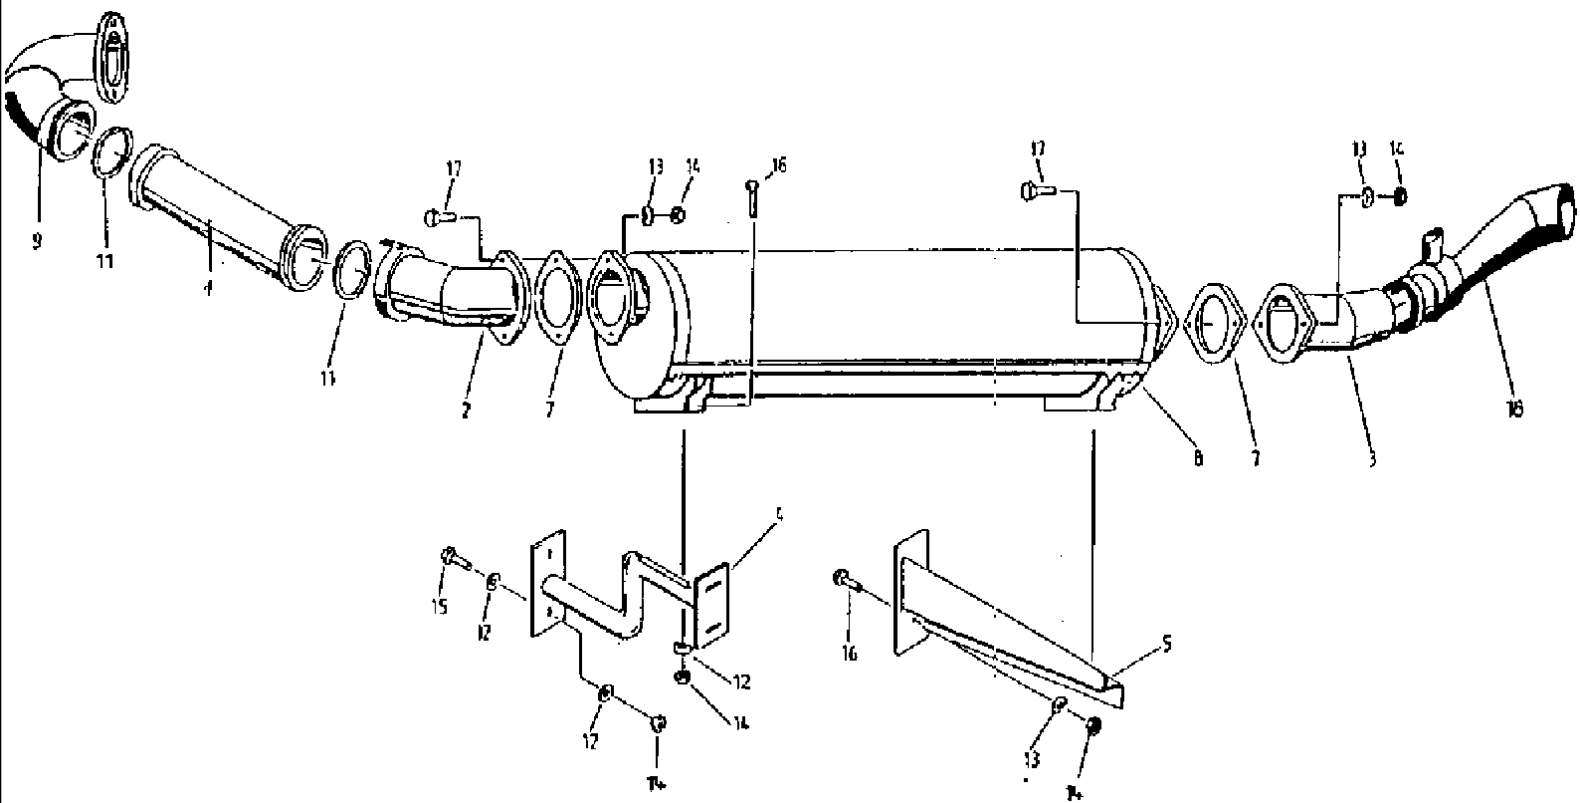

122 EXHAUST SYSTEM

122 EXHAUST SYSTEM

сылка	Номер детали	Кол-во	Описание
1	061015064	1	UNION, pipe
2	061015080	1	PIN, ELECT TERMINAL, MEMBER angular
3	061015111	1	FITTING, PIPE exhaust
4	4270718795	1	CARRIER, support
5	4260693545	1	CARRIER, support
7	4270718690	2	GASKET,
8	4270718682	1	MUFFLER,
9	061013761	1	FITTING,
11	003792174	2	RING, RING rectangular, 95 x 3
12	9999853166	8	PLATE, LOCKING, washer, VSF M10
13	9961920004	6	WASHER, SPRING, B 10
14	100016	14	NUT, M10, CI 8,
15	9933931123	2	BOLT, Hex, M10 x 30, 8.8, hex, M 10 x 30 -8.8
16	9933929065	6	SCREW, Hex, M10 x 20, 8.8, hex, M 10 x 20 -8.8
17	9933931180	4	BOLT, Hex, M10 x 35, 8.8, hex, M 10 x 35 -8.8
18	061024514	1	KNOCKER, ejector