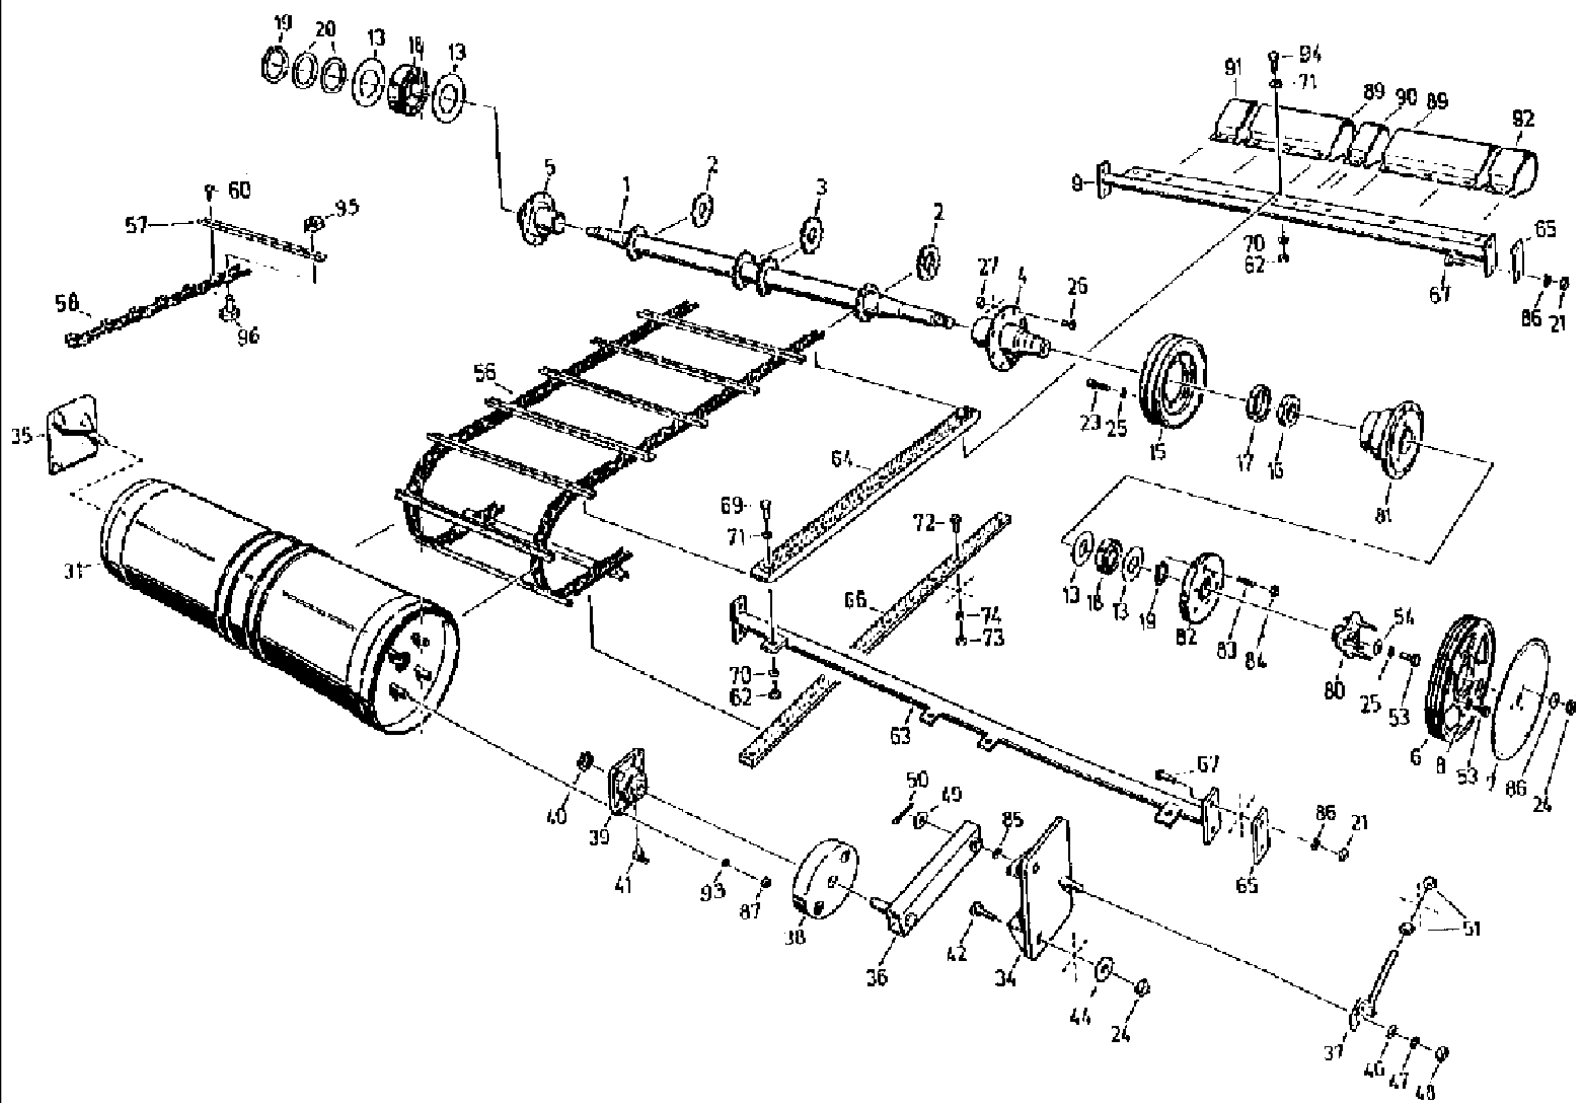

сылка	Номер детали	Кол-во	Описание
1	061004510	1	SHAFT, DRIVE,
2	4260701908	2	SLEWING RING, RIM toothed
3	4260701916	2	SLEWING RING, RIM toothed
4	4260701924	1	BEARING, flange
5	4260701932	1	BEARING, flange
6	061004711	1	GROOVED PULLEY, V-belt
7	4260707560	1	PROTECTOR,
8	9999853166	6	PLATE, LOCKING, washer, VSF - B 10
9	061032522	1	STEM, STRUT support
13	4260701981	4	SEAL WASHER,
15	061004568	1	GROOVED PULLEY, V-belt
16	9902892982	1	BEARING, ball, 6014RS
17	9902892990	1	BEARING, ball, 6015RS
18	9902889394	2	BEARING self-aligning ball, 1209
19	060501455	2	CIRCLIP, 45 x 1.75
20	9965921235	6	SHIM, precision, 45 x 55 x 1
21	9950896247	8	NUT, hex, M 10 -10
23	006282168	6	SCREW, cheese-head, M 10 x 30 -10.9
24	100016	7	NUT, M10, CI 8,
25	9961911085	3	WASHER, LOCK, spring, B 10
26	060512273	16	SCREW, countersunk, M 10 x 25 -5.8
27	006269000	16	NUT, hex, M 10 -8
31	061003325	1	ROLLER, CONVEYOR, guide
34	4260702074	1	PLATE, LARGE, fastening
35	4260702082	1	PLATE, LARGE, fastening
36	060033854	2	LEVER, ROCKER,
37	4260702105	2	ANGLE, stop bracket
38	4060702113	2	covering
39	9902888270	2	CARRIER, BEARING, flange, FGE 205
40	9964917192	2	CIRCLIP, 25 x 1.2
41	03640746	2	NIPPLE, LUBE, 45с, M8 x 1, BM 8 x 1
42	9945926307	4	SCREW, round-head, M 10 x 25 -8.8
44	9965921991	4	WASHER, 11 x 40 x 5
46	9965923518	2	WASHER, 18 x 32 x 4
47	9961911462	2	WASHER, LOCK, spring, B16
48	9950896841	2	NUT, hex, M 16 -8
49	006511204	2	WASHER, A 21
50	9963950274	2	PIN, SPLIT (COTTER), 5 x 32
51	337475	4	NUT, M12, CI 10, hex, M 12 -8
53	9933931123	7	BOLT, Hex, M10 x 30, 8.8, hex, M 10 x 30 -8.8
54	060162315	1	DISC, C 11 x 50
56	061003341	2	CONVEYOR, band
57	061003358	46	CONNECTING STRIP, SLATS conveyor feed
58	060034172	2	CHAIN (AGRICULTURE), roller