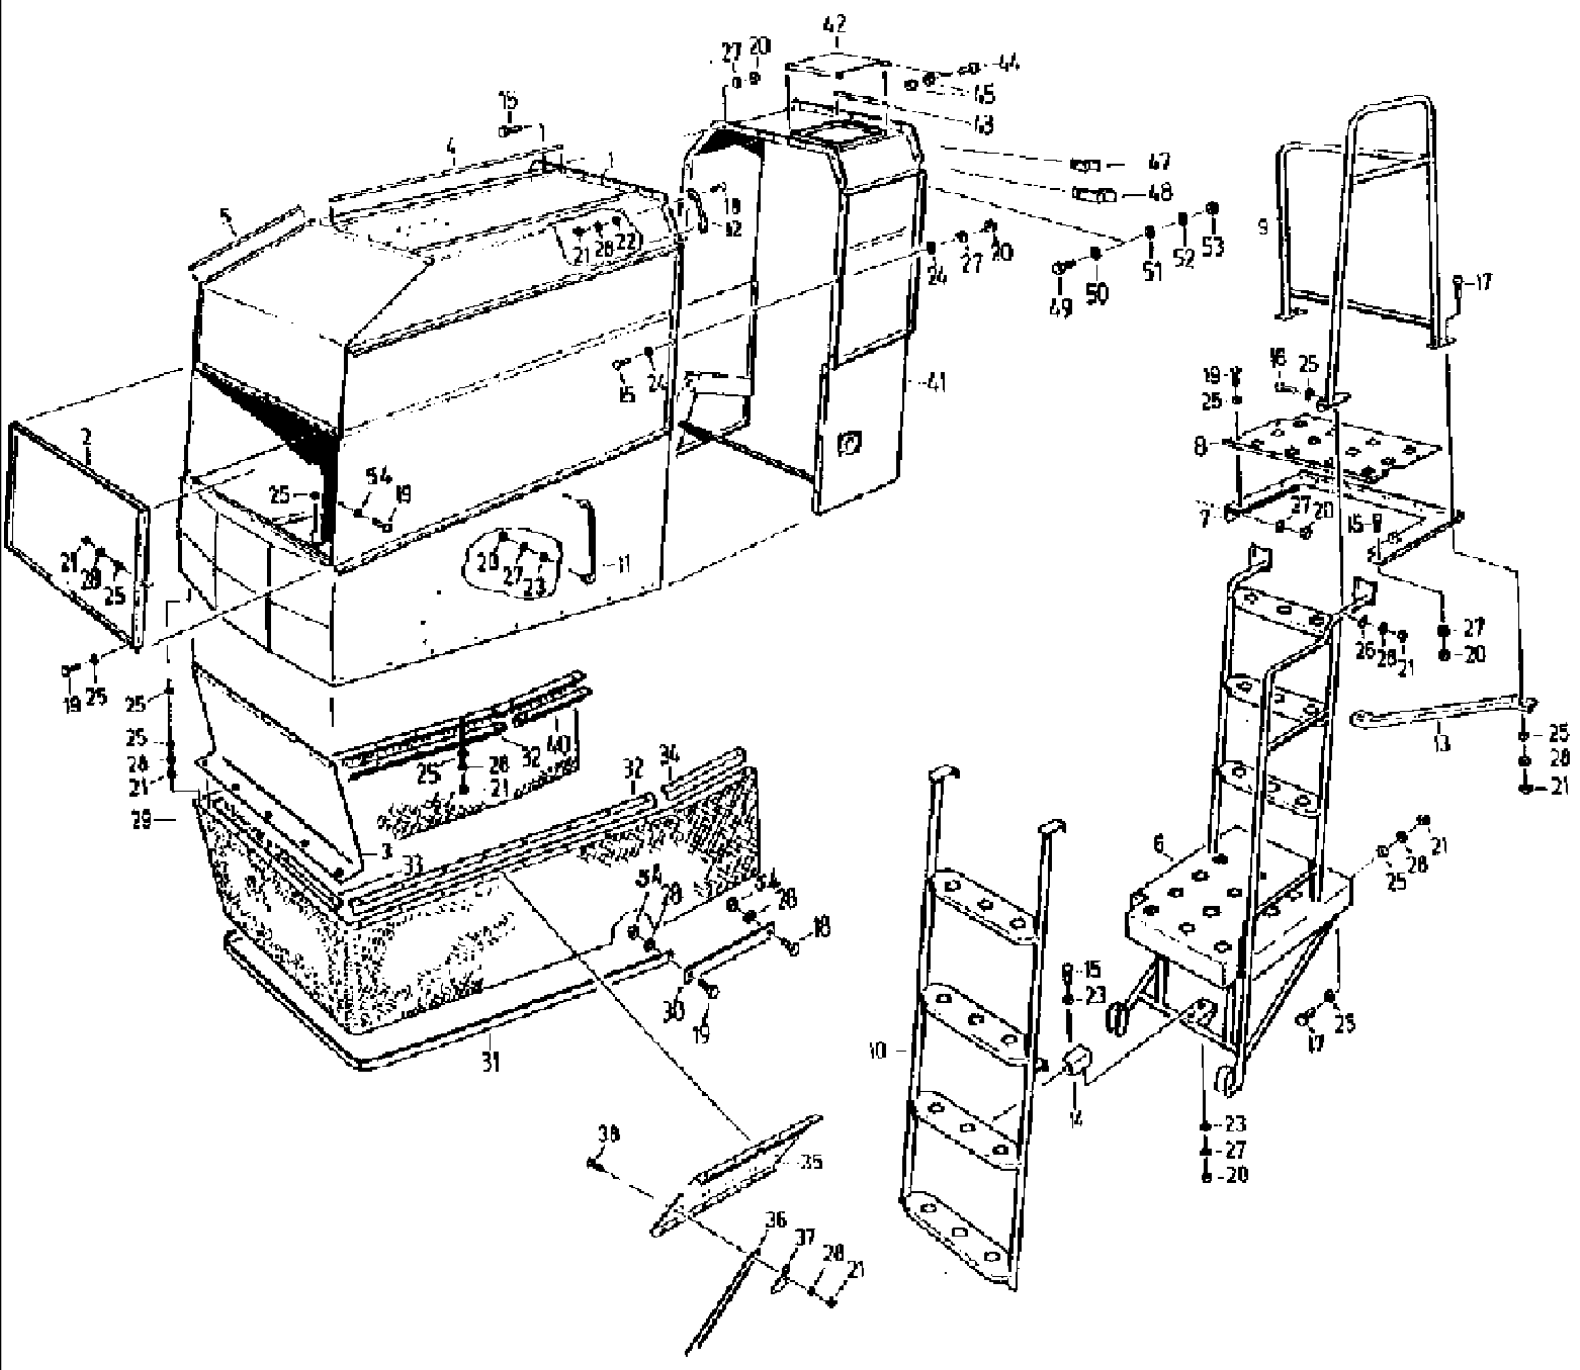

527 CASE IH COMBINE (1/99-12/99)

065 OUTLET HOOD, REAR LADDER

сылка	Номер детали	Кол-во	Описание
1	060119730	1	COWL, hoop
2	060119763	1	FLAP, PANEL rear
3	060119747	1	COVER, PROTECTIVE,
4	060153347	2	STRIP, PROTECTION, edge
5	060153355	2	STRIP, PROTECTION, edge
6	4260706793	1	LADDER, part
7	4270720507	1	FRAME,
8	4270720515	1	STEP, footboard
9	4270720492	1	GRIP,
10	4260706808	1	LADDER,
11	4260706816	1	RAMP, RAIL hand
12	4260695924	1	GRIP,
13	4270720523	1	ANGLE BAR,
14	4032804250	1	BLANK-OFF PLUG, Lock
15	006544037	37	BOLT hex, M 10 x 25 -8.8
16	006334131	1	SCREW, hex, M 8 x 45 -8.8
17	9933929173	11	BOLT, Hex, M8 x 25, 8.8, hex, M 8 x 25 -8.8
18	9933959415	26	SCREW, hex, M 8 x 22 -8.8
19	9933929715	25	SCREW, hex, M 8 x 18 -8.8
20	100016	32	NUT, M10, CI 8,
21	006213830	61	NUT, hex, M 8-8
22	4260689114	15	WASHER,
23	9964962486	6	WASHER, B 10.5
24	4221620616	36	WASHER,
25	9964962783	62	WASHER, B 8.4
26	9960919831	1	WASHER, 9
27	9961920004	11	WASHER, SPRING, B 10
28	9961920061	69	WASHER, SPRING, B 8
29	061052622	1	CANVAS, coth
30	4270719240	2	RAIL, bar
31	4270719257	1	BOW,
32	4260696195	2	ANGLE BAR,
33	061016506	1	ANGLE BAR,
34	4270719273	1	ANGLE BAR,
35	4260696162	1	PROTECTION PLATE, chute
36	4254122962	5	SPRING, forked
37	4254122954	5	FASTENER, lamp
38	9938927991	5	SCREW, lens, M 8 x 20 -5.8
39	006213830	5	NUT, hex, M 8-8
40	4270719265	1	ANGLE BAR,
41	060120275	1	COWL, hoop
42	061005167	1	COVER,
43	060155164	4	STRIP, PROTECTION, edge
44	9960977163	2	BOLT Hex, M 6 x 20 -8.8