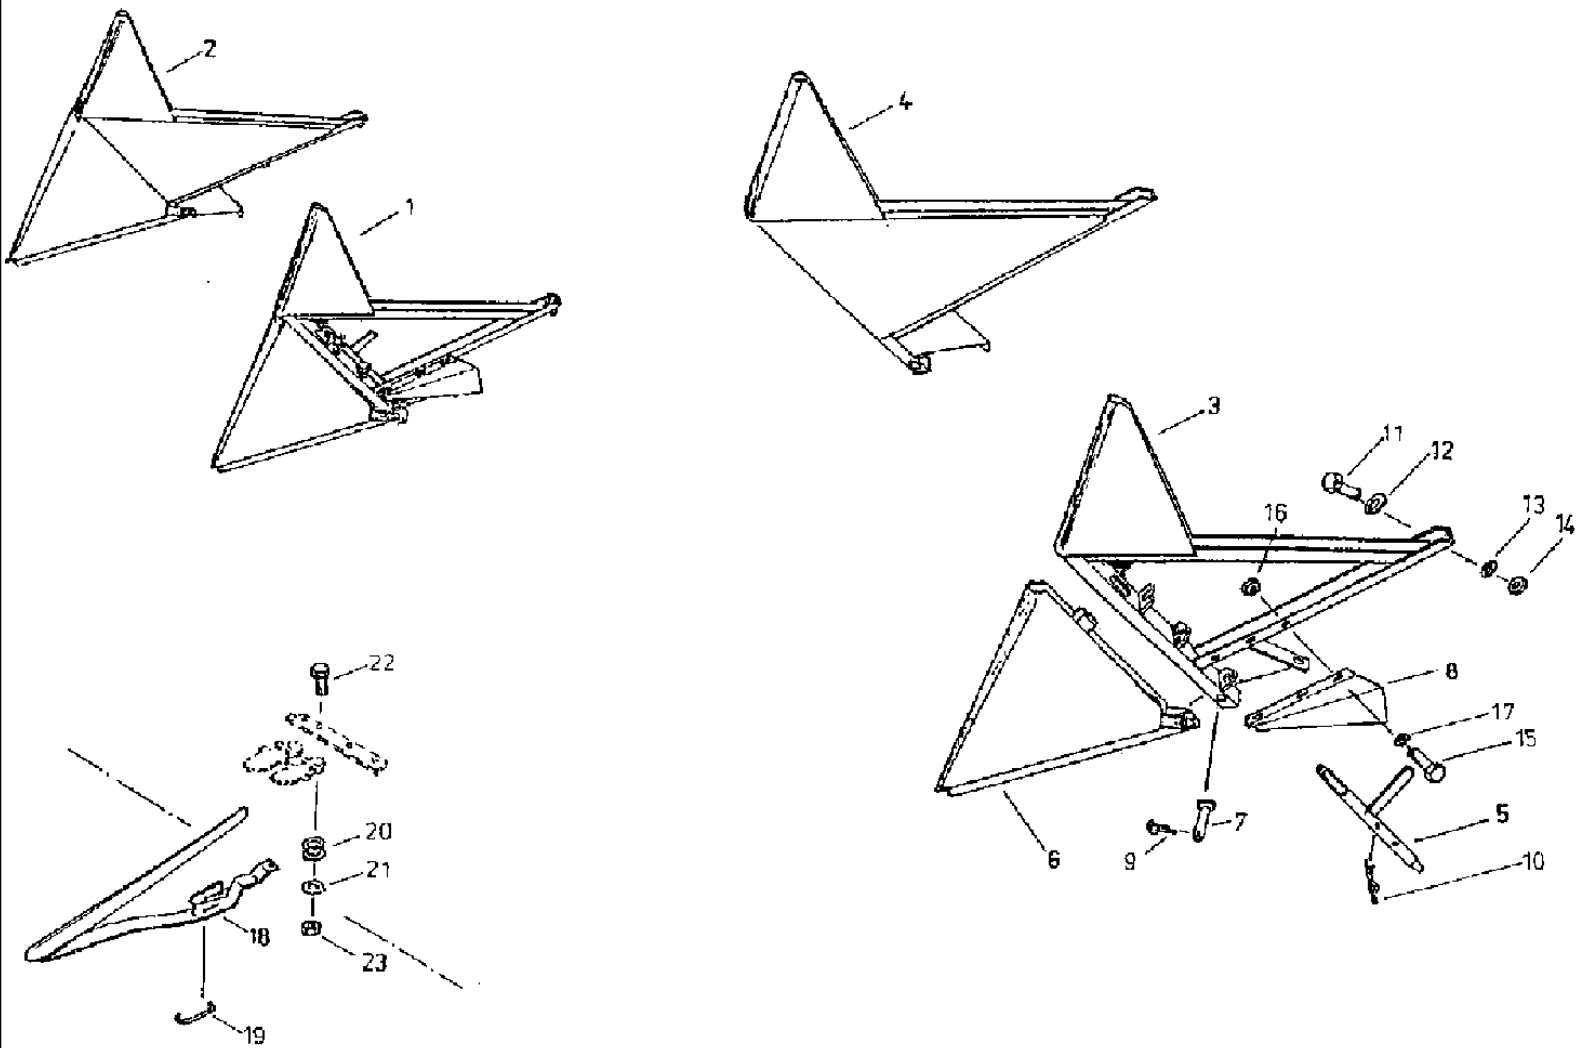

012 DIVIDER HEAD - HLS

012 DIVIDER HEAD - HLS

сылка	Номер детали	Кол-во	Описание
1	061042838	1	POINT, divider head, f
2	061042991	1	POINT, divider head, g
3	061042846	1	DIVIDER, f
4	061043002	1	DIVIDER, g
5	061042967	2	CONTACT, plug
6	021183664	2	POINT, tip
7	4268704630	2	PIN, LARGE, bolt
8	061043027	1	PANEL, deflector
9	006402361	2	PIN, SPLIT (COTTER), 4 x 25
10	060508814	2	SPLIT PIN/SAFETY PIN, PLUG pring, 4
11	9933932028	6	BOLT, Hex, M12 x 35, 8.8, hex, M12 x 35 -8.8
12	9965924406	6	WASHER, 14 x 40 x 8
13	9999853174	6	PLATE, LOCKING, washer, VSF B12
14	337475	6	NUT, M12, CI 10, hex, M12 -8
15	120104	3	SCREW, Hex, M8 x 20, 8.8,
16	006213830	3	NUT, hex, M8 -8
17	9999853158	3	PLATE, LOCKING, washer, VSF B8
18	4264716308	17	LIFTER, GRAIN, ear, 5.4m, AS -100
18	4264716308	16	LIFTER, GRAIN, ear, 6.0m, AS -100
18	4264716308	18	LIFTER, GRAIN, ear, 6.6m, AS -100
19	4264716324		CLASP, locking, n.B.
20	4264716316	17	ROLLER, 5.4m, JD -2
20	4264716316	16	ROLLER, 6.0m, JD -2
20	4264716316	18	ROLLER, 6.6mm JD -2
21	9965921870	17	WASHER, 5.4m, 11 x 25 x 4
21	9965921870	16	WASHER, 6.0m, 11 x 25 x 4
21	9965921870	18	WASHER, 6.6m, 11 x 25 x 4
22	9933929057	17	SCREW, hex, 5.4m, M10 x 55 -8.8
22	9933929057	16	SCREW, hex, 6.0m, M10 x 55 -8.8
22	9933929057	18	SCREW, hex, 6.6m, M10 x 55 -8.8
23	100016	17	NUT, M10, CI 8, 5.4 m
23	100016	16	NUT, M10, CI 8, 6.0 m
23	100016	18	NUT, M10, CI 8, 6.6 m