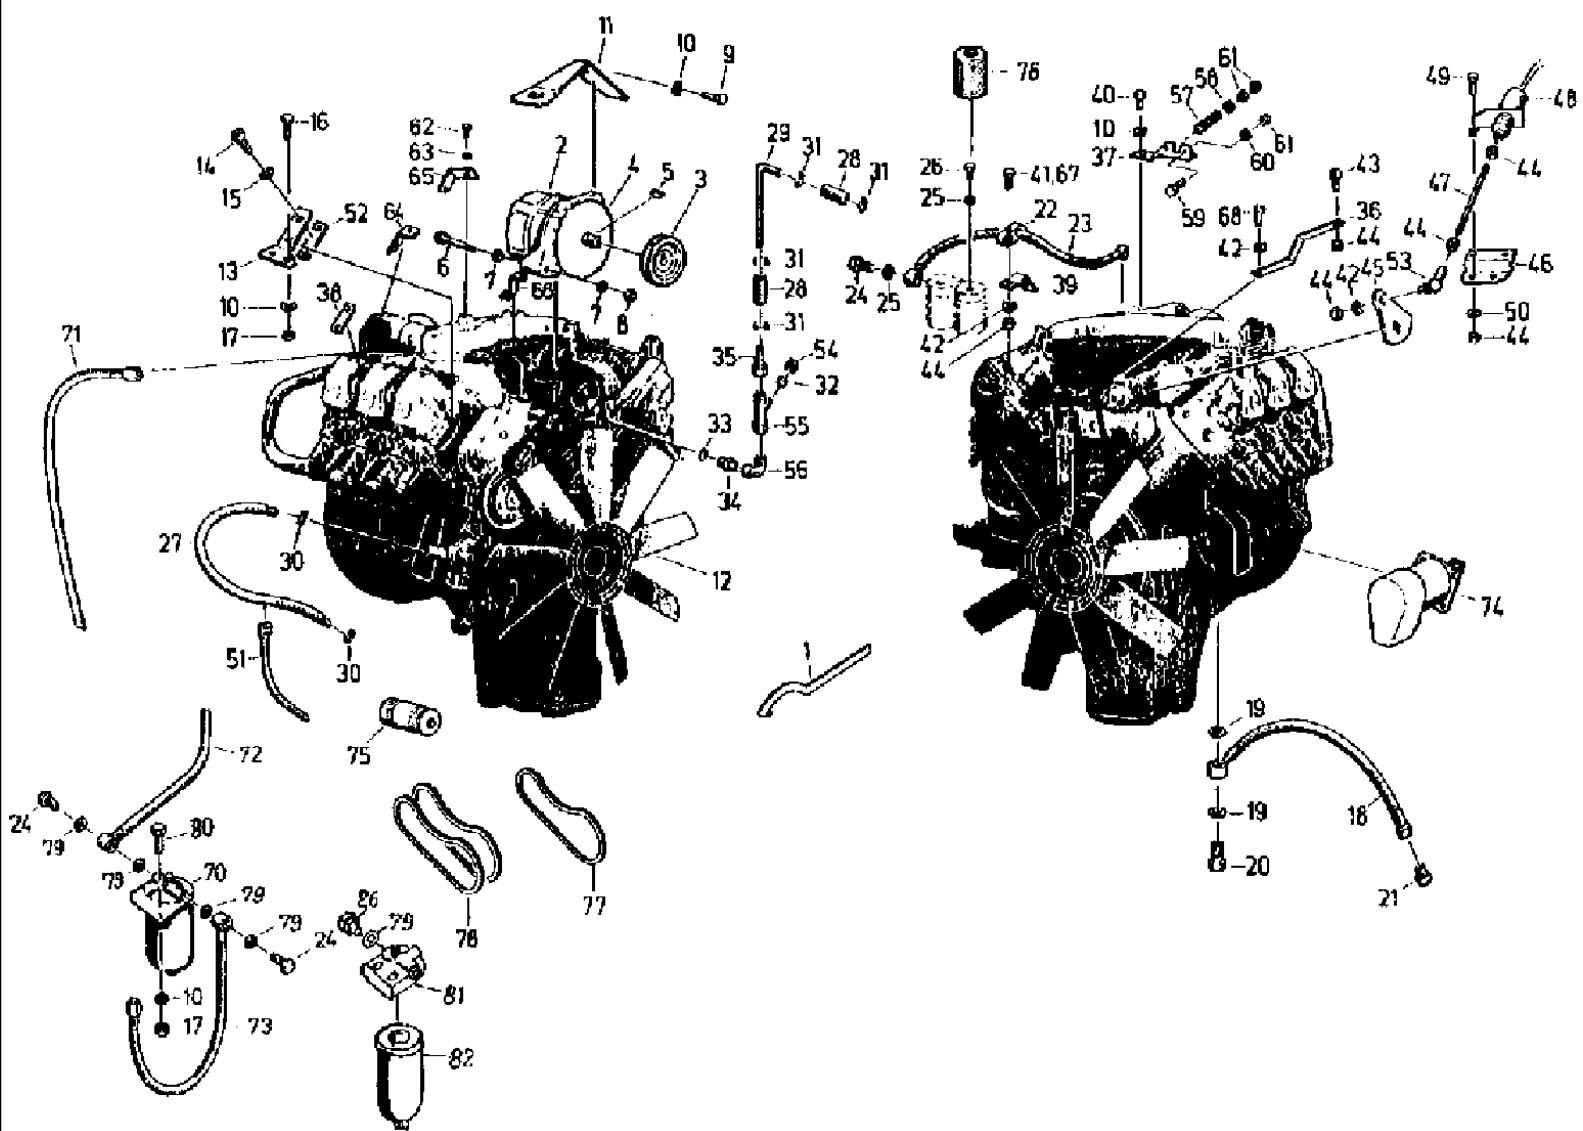

сылка	Номер детали	Кол-во	Описание
1	4270721758	1	TOOL, lever
2	060503192	1	ALTERNATOR, DYNAMO three phase
3	061013431	1	GROOVED PULLEY, v-belt
4	9019635918	1	BLOWER, ventilator
5	060503215	1	SPRING, plate
6	9932978548	1	SCREW, hex, M 10 x 140 -8.8
7	9999853094	6	PLATE, LOCKING, washer, VSF M 10
8	100016	3	NUT, M10, CI 8,
9	9933932028	1	BOLT, Hex, M12 x 35, 8.8, hex, M 12 x 25 -8.8
10	006501557	4	WASHER, SPRING, B12
11	061013448	1	PROTECTOR,
12	060526406	1	MOTOR, diesel engine, OM 441-A
13	061013480	1	RETAINER,
14	060503336	2	SCREW, cheese-head, M14 x 1.5 x 30 -10.9
15	9961920117	2	WASHER, SPRING, B14
16	9933932108	2	SCREW, hex, M 12 x 40 -8.8
17	337475	2	NUT, M12, CI 10, hex, M 12-8
18	060503352	1	HOSE, PSI 113 x 1600 AFL B20
19	9970909194	2	GASKET, A 26 x 31-Cu
20	060503377	1	JACK SCREW, banjo, 22
21	003792994	1	PLUG, PLUG screw, XROV-15-L
22	060504788	11	CLAMP, double, LNG 3 14/14 PA
23	060503385	2	HOSE, PSI 108x950 BB
24	9946927540	6	JACK SCREW, banjo, 10
25	9907908392	10	GASKET, 14 x 20 -CU
26	9946936445	3	VANEUM GAUGE, PLUG screw, A-M 14 x 1.5
27	061013737	1	LINE, WATER cooling
28	061013745	2	FITTING, hose
29	061013753	1	PIPE,
30	003792777	2	CLAMP, hose, AL 32-50
31	9908952610	4	CLAMP, hose, AL 16-27
32	9912957112	1	VANEUM GAUGE, PLUG closing
33	9970909844	1	GASKET, A 18 x 22-CU
34	060503457	1	ADAPTER, screwing
35	061014110	1	FITTING,
36	061014176	1	LEVER,
37	061014207	1	SUPPORT,
38	061014215	1	SHIN, PLATE fish
39	061014223	1	UNION, PLATE fish
40	060503465	7	SCREW, hex, M 12 x 1, 5 x 20 -8.8
41	9933959987	5	SCREW, hex, M 6 x 35 -8.8
42	9961919927	10	WASHER, SPRING, B6
43	4260693600	1	GUIDE,
44	006213734	18	NUT, hex, M 6-8