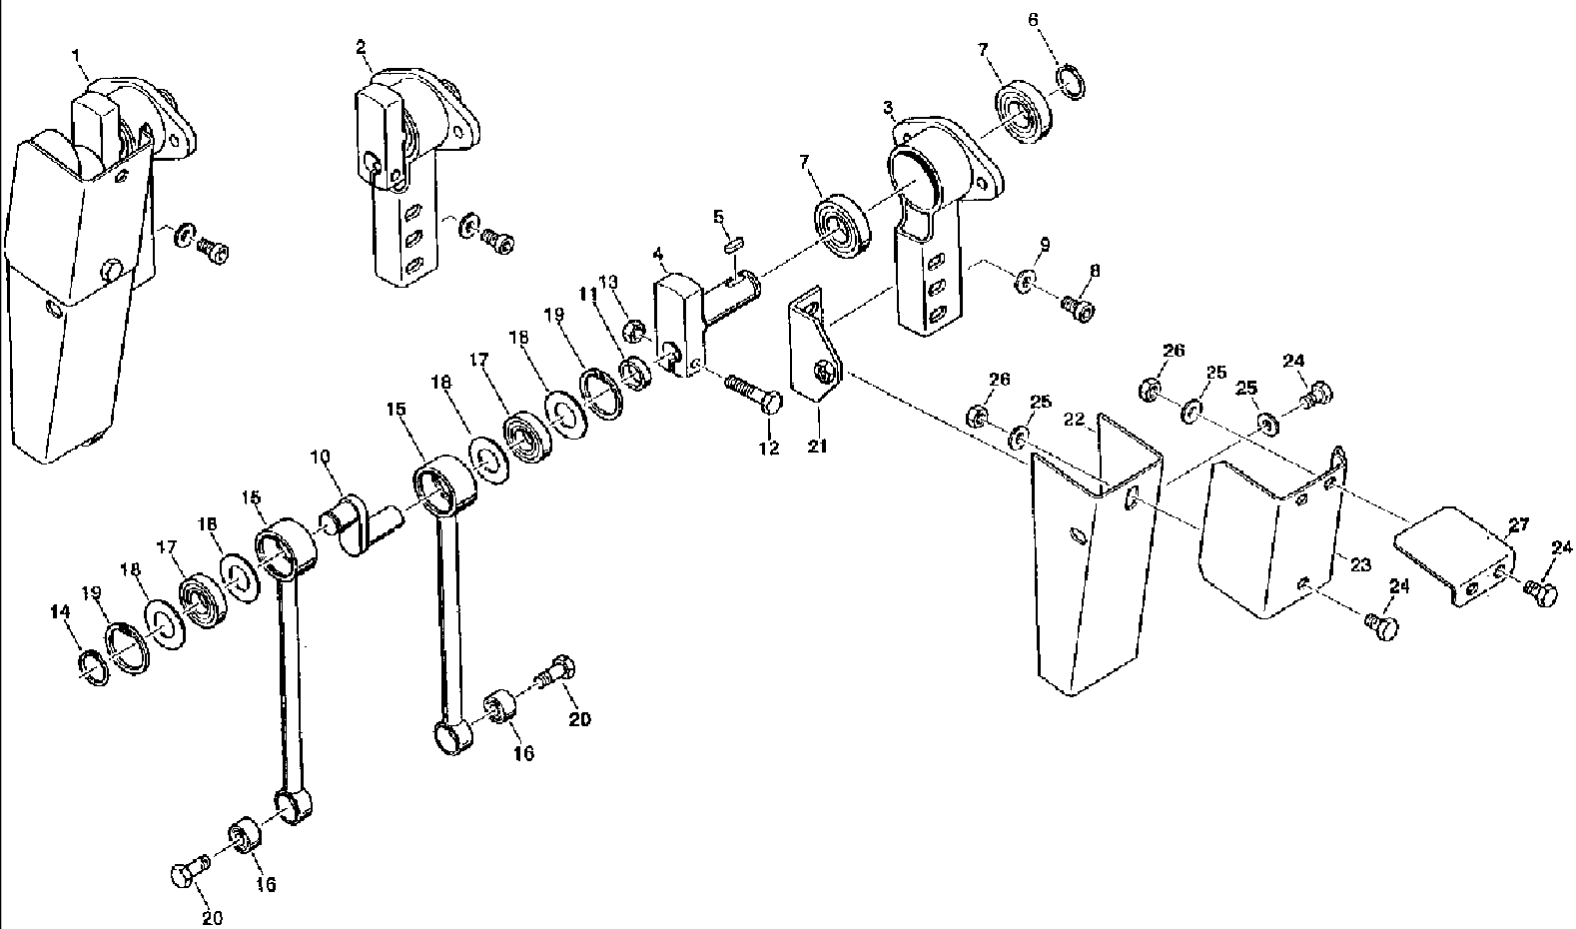

024 CRANK DRIVE WITH CRANK GUARD

024 CRANK DRIVE WITH CRANK GUARD

сылка	Номер детали	Кол-во	Описание
1	03266291	1	MECHANISM, ASSEMBLY crank drive
2	03266306	1	BEARING, assembly
3	03266314	1	HOLDER, crank
4	03266322	1	SHAFT, drive
5	03266531	1	KEY, BUCKET TOOTHRT, 8 x 7 x 20
6	06450713	1	CIRCLIP, 30 x 1.5
7	03671808	2	BEARING ASSY, deep groove ball, 6206-2RS
8	234957N0	2	SCREW, M 12 x 20
9	06556513	2	WASHER, 13
10	03266347	1	CRANKSHAFT,
11	03266355	1	BACK-UP RING, distance
12	06347031	1	SCREW, hex, M 12 x 55
13	06257503	1	SAFETY NUT, hex, VM 12 -8
14	06450617	1	CIRCLIP, 25 x 1.2
15	03266371	2	ROD, CONNECTING,
16	03266121	2	BUSHING, rubber metal
17	03266541	2	BEARING, self-aligning, 2205-2RS
18	03266138	4	BACK-UP RING, supporting
19	06452965	2	CIRCLIP, 52 x 2
20	03266146	3	SCREW, hex, M 12 x 32
21	03266396	1	PROTECTOR, HOLDER crank
22	03266402	1	PROTECTOR, crank
23	03266410	1	PROTECTOR,
24	06346424	2	SCREW, hex, M 12 x 20
25	06556513	2	WASHER,
26	06213271	2	NUT hex, M 12
27	03266427	1	PROTECTOR,