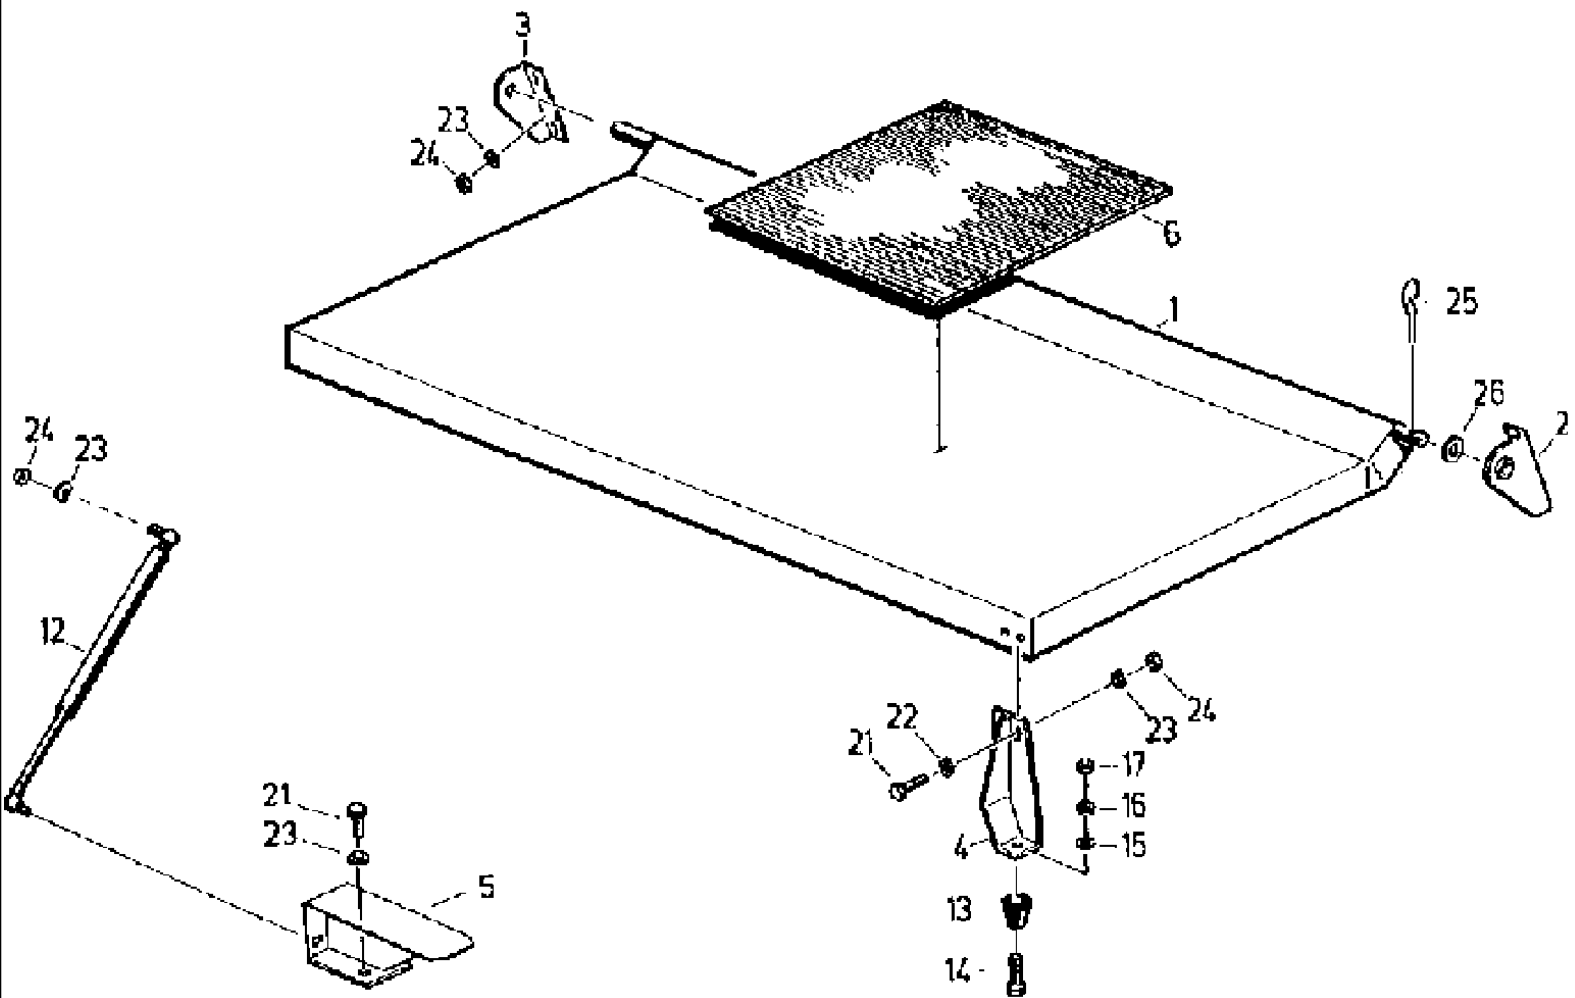

527 CASE IH COMBINE (1/99-12/99)

126 ENGINE COWLING

сылка	Номер детали	Кол-во	Описание
1	061019092	1	COVER, PROTECTIVE,
2	061020607	1	SHIN, strap, g
3	061020615	1	SHIN, strap, f
4	061020623	1	HOLDER, trestle
5	061029342	1	SUPPORT,
6	4240028094	1	MAT, rubber
12	060504763	1	GAS STRUT, spring
13	9972879345	2	BUFFER, RUBBER, foot, 28
14	9938927766	2	SCREW, fillister-head, M6 x 35 -5.8
15	006510927	2	WASHER, A6.4
16	9961919927	2	WASHER, SPRING, B6
17	006213734	4	NUT, hex, M 6-8
21	9933929715	5	SCREW, hex, M 8 x 18 -8.8
22	9960921633	2	WASHER, A8.4
23	9961920061	11	WASHER, SPRING, B8
24	006213830	8	NUT, hex, M 8-8
25	060504771	1	PIN, LINCH, PLUG folding, 6 x 42
26	9960922876	1	WASHER, 26