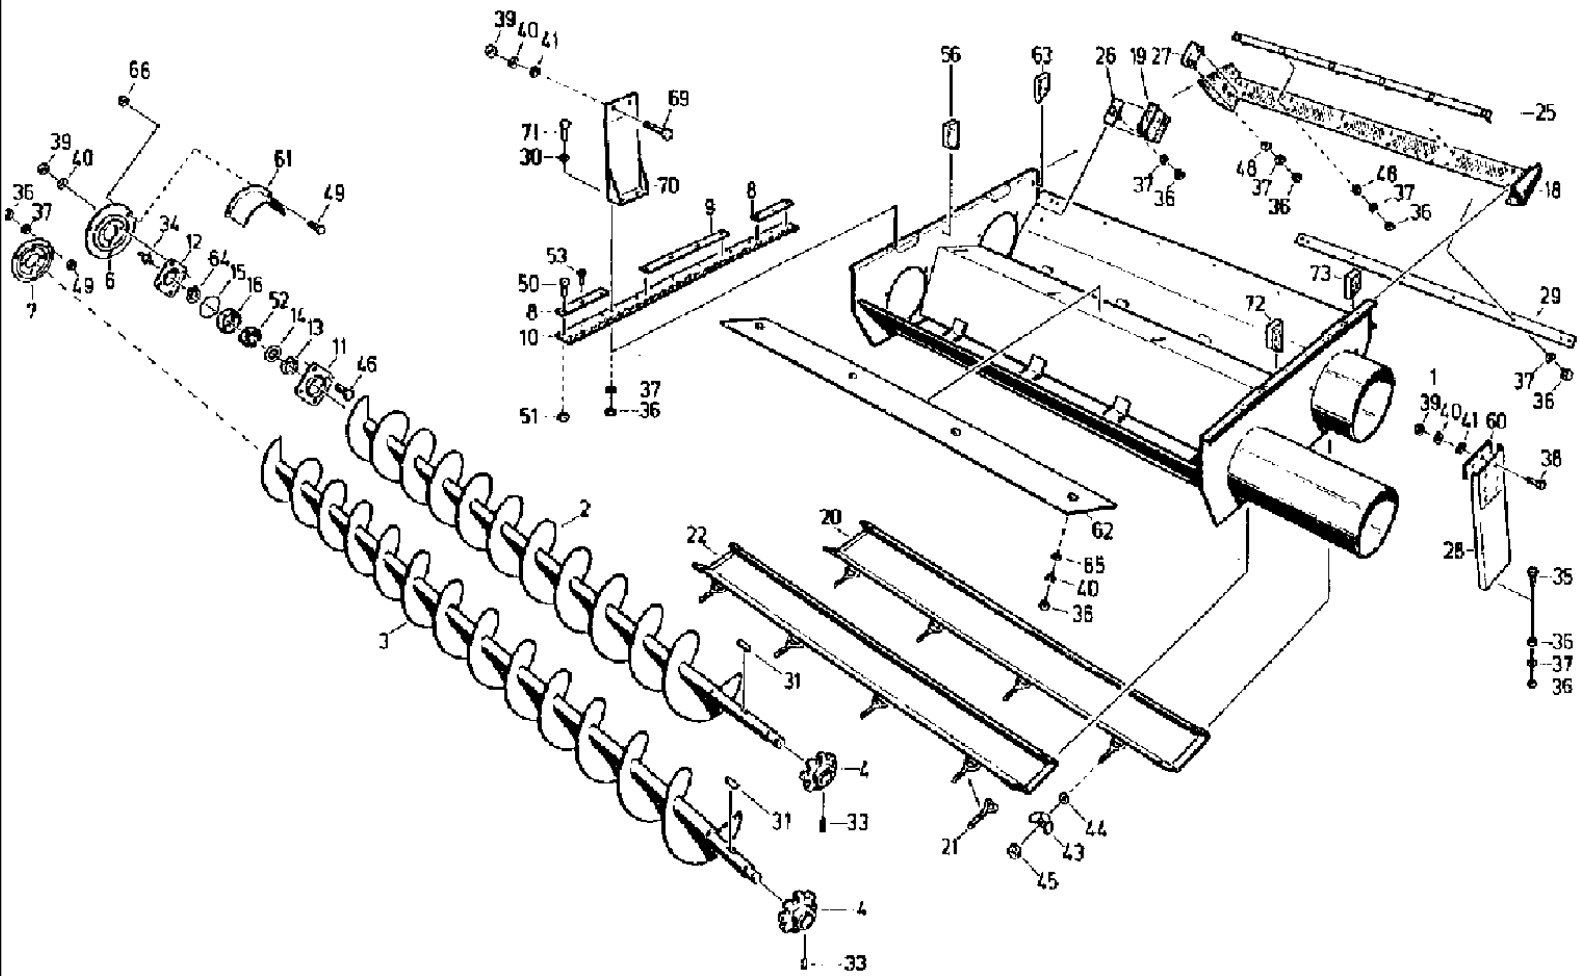

527 CASE IH COMBINE (1/99-12/99)

040 GRAIN AND EAR AUGER

сылка	Номер детали	Кол-во	Описание
1	4270720162	1	CASE,
2	4270720170	1	WORM, auger
3	060196357	1	WORM, auger
4	4240058854	2	DRIVE SPROCKET,
6	4260694474	1	COVER,
7	4260694474	1	COVER,
8	4260694490	3	RAIL,
9	4260694505	2	RAIL,
10	4260694513	2	GASKET,
11	4260689122	2	BEARING LINER, shell
12	4260689130	2	BEARING LINER, shell
13	4221623104	2	GASKET,
14	4110088233	2	SEAL WASHER,
15	4260694562	2	O-RING,
16	4221623073	2	RING, ring
18	4270720146	1	SEAL, packing
19	4260694538	2	PROFILE, PIECE sectional
20	4270720195	1	FLAP, grain
20	061038191	1	FLAP, grain, Ш 3 mm
21	4221623274	8	DRAW HOOK, tow
22	4270720201	1	PLATE, LARGE, FLAP ear
25	4270720218	1	REINFORCEMENT,
26	4260694466	2	STIFFENER, reinforcement
27	4270720226	2	RAIL,
28	060195686	2	SUSPENSION BLOCK,
29	4270720138	1	REINFORCEMENT,
30	4221620616	8	WASHER,
31	9965956413	2	KEY, BUCKET TOOTHRT, fitting, A10 x 8 x 36
33	9947940360	2	PIN, set screw, M 8 x 16 -45H
34	003617056	2	NIPPLE, LUBE, M8 x 1, AM 8 x 1
35	120104	4	SCREW, Hex, M8 x 20, 8.8,
36	006213830	32	NUT, hex, M 8-8
37	9961920061	32	WASHER, SPRING, B 8
38	9933931228	4	SCREW, hex, M 10 x 40 -8.8
39	100016	24	NUT, M10, CI 8,
40	9961920004	24	WASHER, SPRING, B 10
41	9965963638	8	WASHER, 11 x 32 x 3
43	9951893782	8	NUT, WING, M 6
44	006510927	8	WASHER, A 6.4
45	832-10406	8	NUT, LOCK, M6 x 1, CI 8,
46	9933929065	8	SCREW, Hex, M10 x 20, 8.8, hex, M 10 x 20 -8.8
48	9964962783	10	WASHER, B 8.4
49	16043224	8	BOLT, Hex, M8 x 16, 8.8, Full Thd,
50	9933959737	20	SCREW, hex, M 4 x 12 -8.8