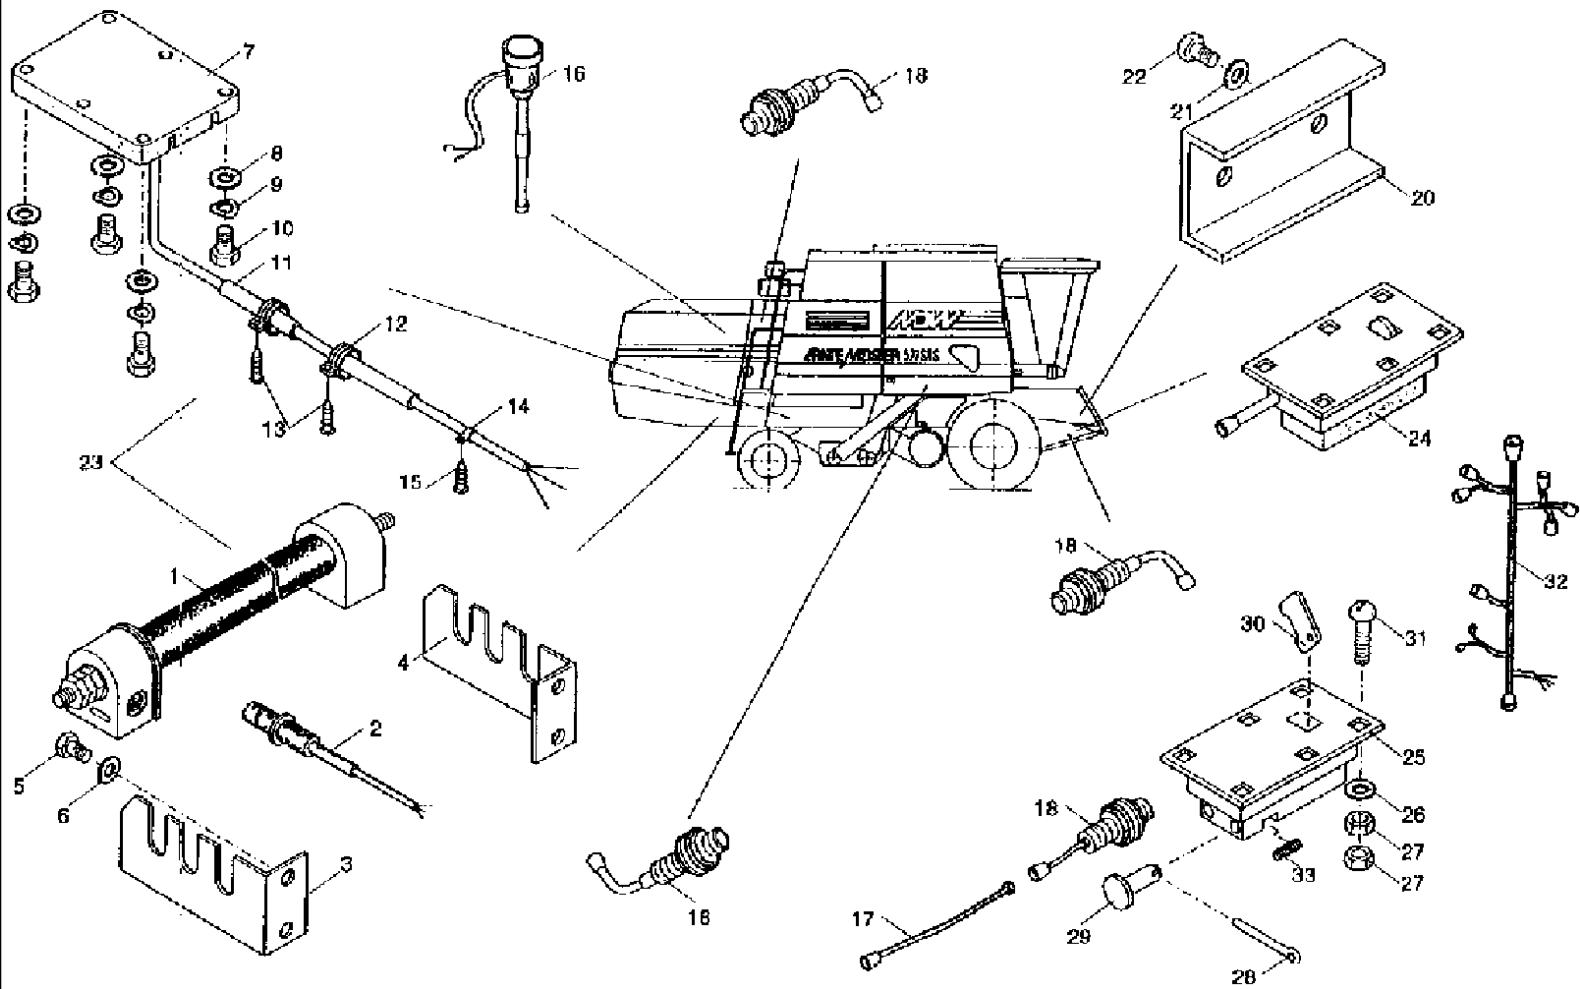

104 CONTROL SYSTEM I

сылка	Номер детали	Кол-во	Описание
45	060508638	1	SHIN, LINE connecting
46	061018604	1	ANGLE,
47	060508590	1	SWITCH, Bi5U-EM18-AN4X/S301
48	9999853100	2	PLATE, LOCKING, washer, VSF M 6
49	06338096	2	BOLT, Hex, M6 x 14, 8.8, hex, M 6 x 14 -8.8
50	061009900	1	WASHER, initiator
51	061009917	1	WASHER,
52	9933929065	1	SCREW, Hex, M10 x 20, 8.8, hex, M 10 x 20 -8.8
53	061028044	1	HARNESS, TREE cable
54	060505772	1	DIA KIT, HARVESTER, mounting set
55	9019974285	1	PIECE connecting
56	060508638	1	SHIN, LINE connecting
57	060508590	1	SWITCH, initiator
58	4240020101	1	ANGLE BAR,
59	06338096	2	BOLT, Hex, M6 x 14, 8.8, hex, M 6 x 14 -8.8
60	9961919927	2	WASHER, SPRING, B6