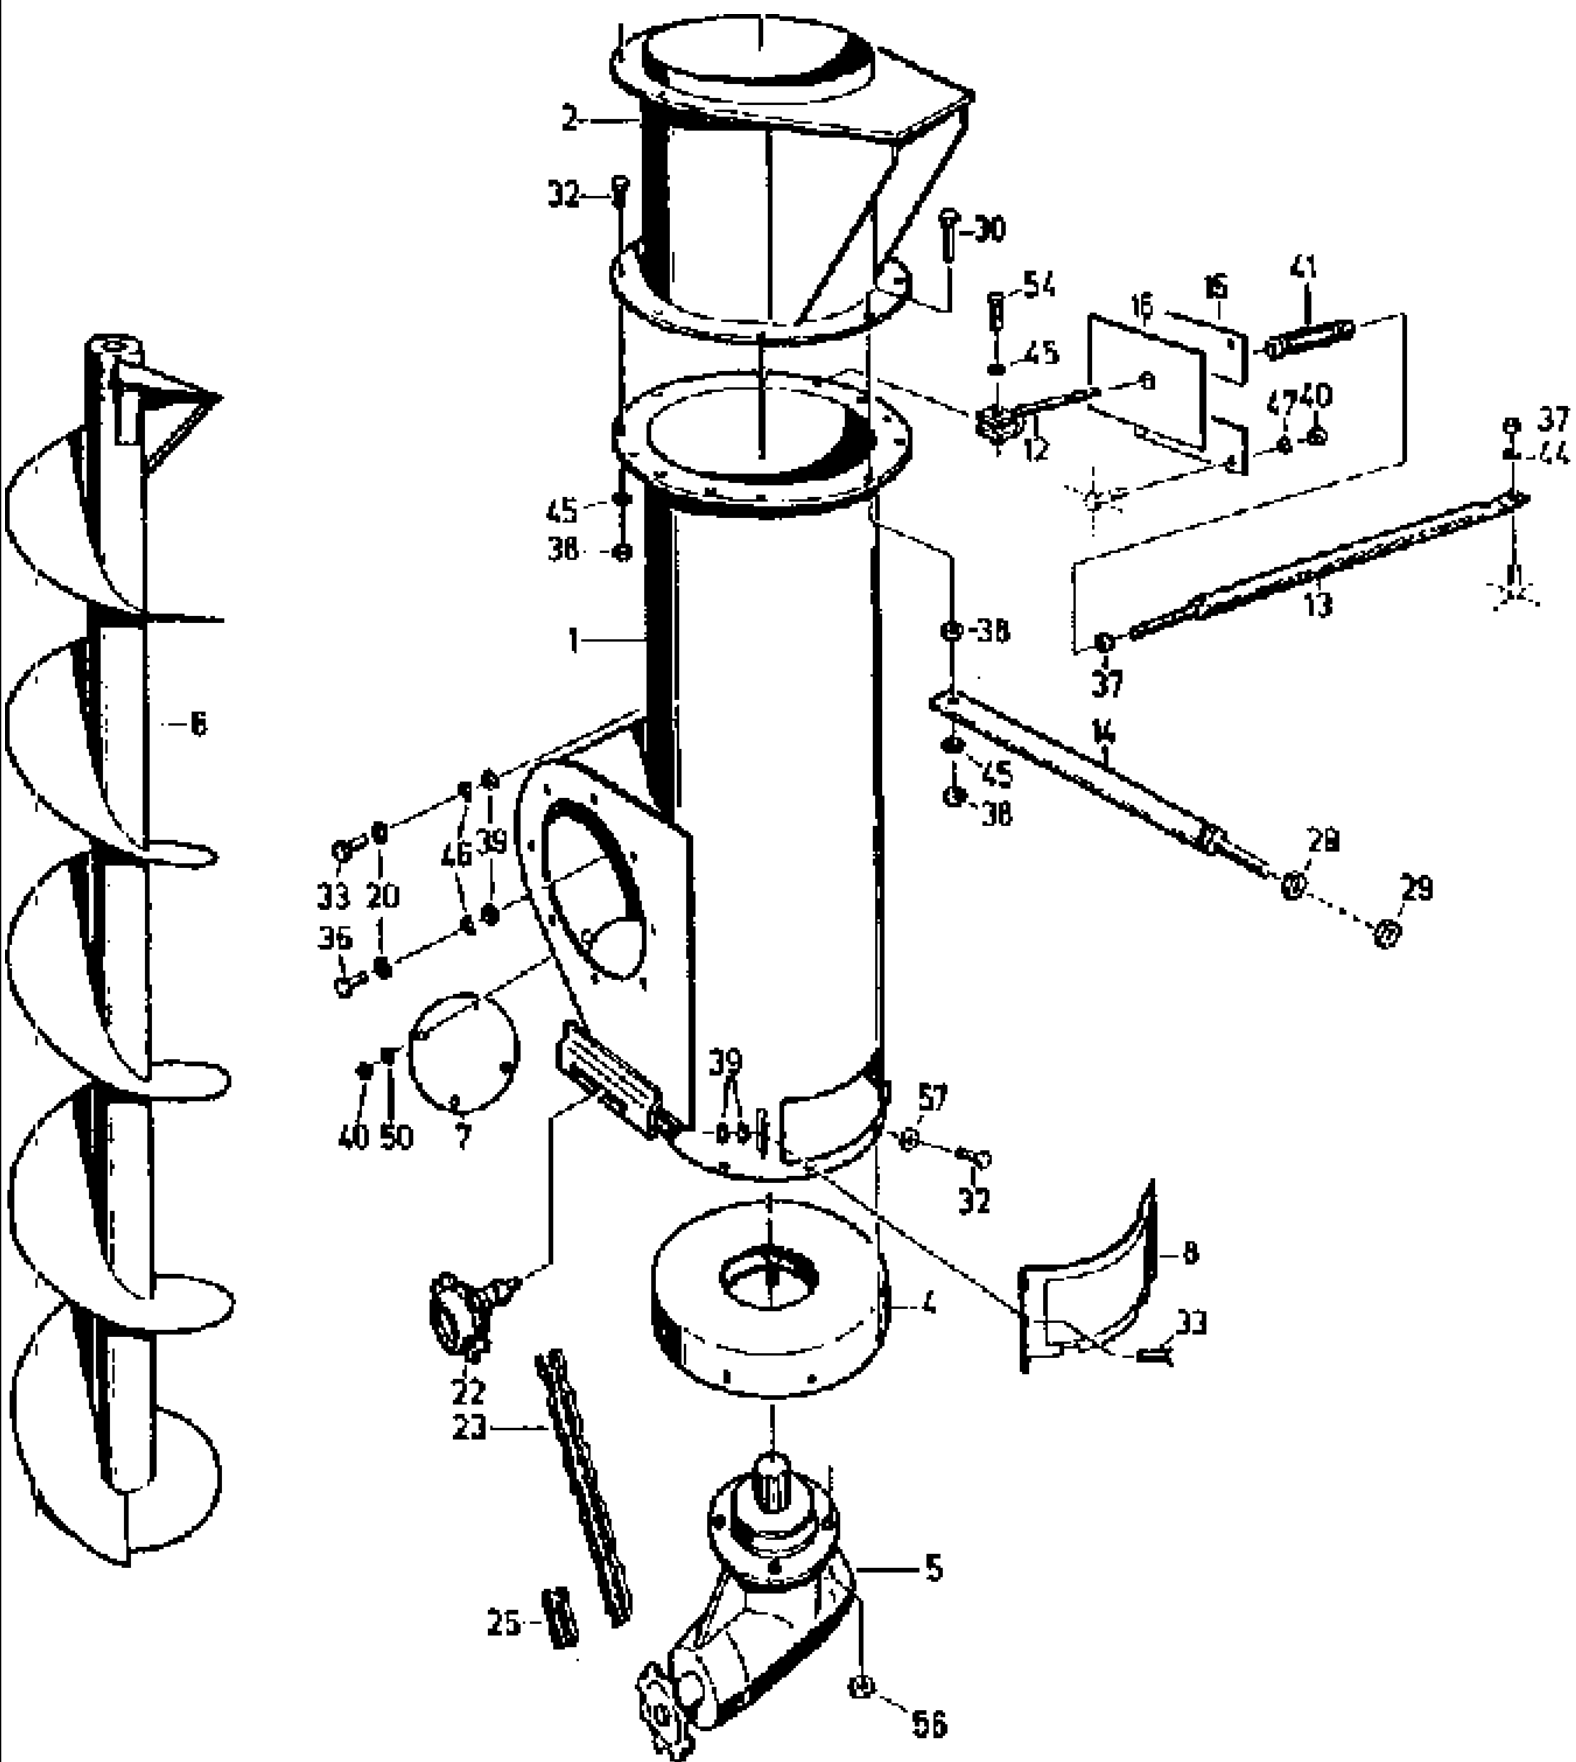

046 ASCENDING AUGER

сылка	Номер детали	Кол-во	Описание
1	061052278	1	HOUSING, auger
2	061032290	1	TUBE, part
4	4260692263	1	BOTTOM, floor
5	020053012	1	GEAR, TRANSMISSION bevel wheel
5	060194291	1	GEAR, TRANSMISSION bevel wheel
6	4260692247	1	WORM, AUGER ascending
7	4260692214	1	COVER,
8	4260692222	1	FLAP,
12	4260700417	1	CRADLE, HITCH trailer
13	4260711425	1	ROD tie
14	4270717882	1	SUPPORT,
15	4260700394	1	PROTECTOR, strip
16	4260700400	1	COVER, plate
20	4260689114	8	WASHER,
21	4221620616	8	WASHER,
22	9919886123	1	IDLER, FRONT, TENSIONER chain, 12 B-1 x 21
23	060521161	1	CHAIN (AGRICULTURE), roll, 12A-01 x 68
25	006816314	1	CONNECTOR chain, E-12A-1
29	9950896841	2	NUT, hex, M 16-8
30	9933931228	1	SCREW, hex, M 10 x 40 -8.8
32	006343880	18	SCREW, hex, M 10 x 22 -8.8
33	9933929173	4	BOLT, Hex, M8 x 25, 8.8, hex, M 8 x 25 -8.8
36	9945926163	2	SCREW, round-head, M 8 x 20 -8.8
37	337475	2	NUT, M12, CI 10, hex, M 12-8
38	100016	11	NUT, M10, CI 8,
39	006213830	10	NUT, hex, M 8-8
40	006213734	8	NUT, hex, M 6-8
41	9952949226	1	NUT, SHACKLE screw, SPM 12
44	006501557	2	WASHER, SPRING, B 12
45	9961920004	2	WASHER, SPRING, B 10
46	9961920061	8	WASHER, SPRING, B 8
47	9961919927	4	WASHER, SPRING, B 6
49	9961924491	19	DISC, NOTCHED, toothed, A 10.5
50	9961924957	4	DISC, NOTCHED, toothed, A 6.4
54	9933931180	1	BOLT, Hex, M10 x 35, 8.8, hex, M 10 x 35 -8.8
56	9999850901	4	NUT, verbus, M 12-8 W 196.1