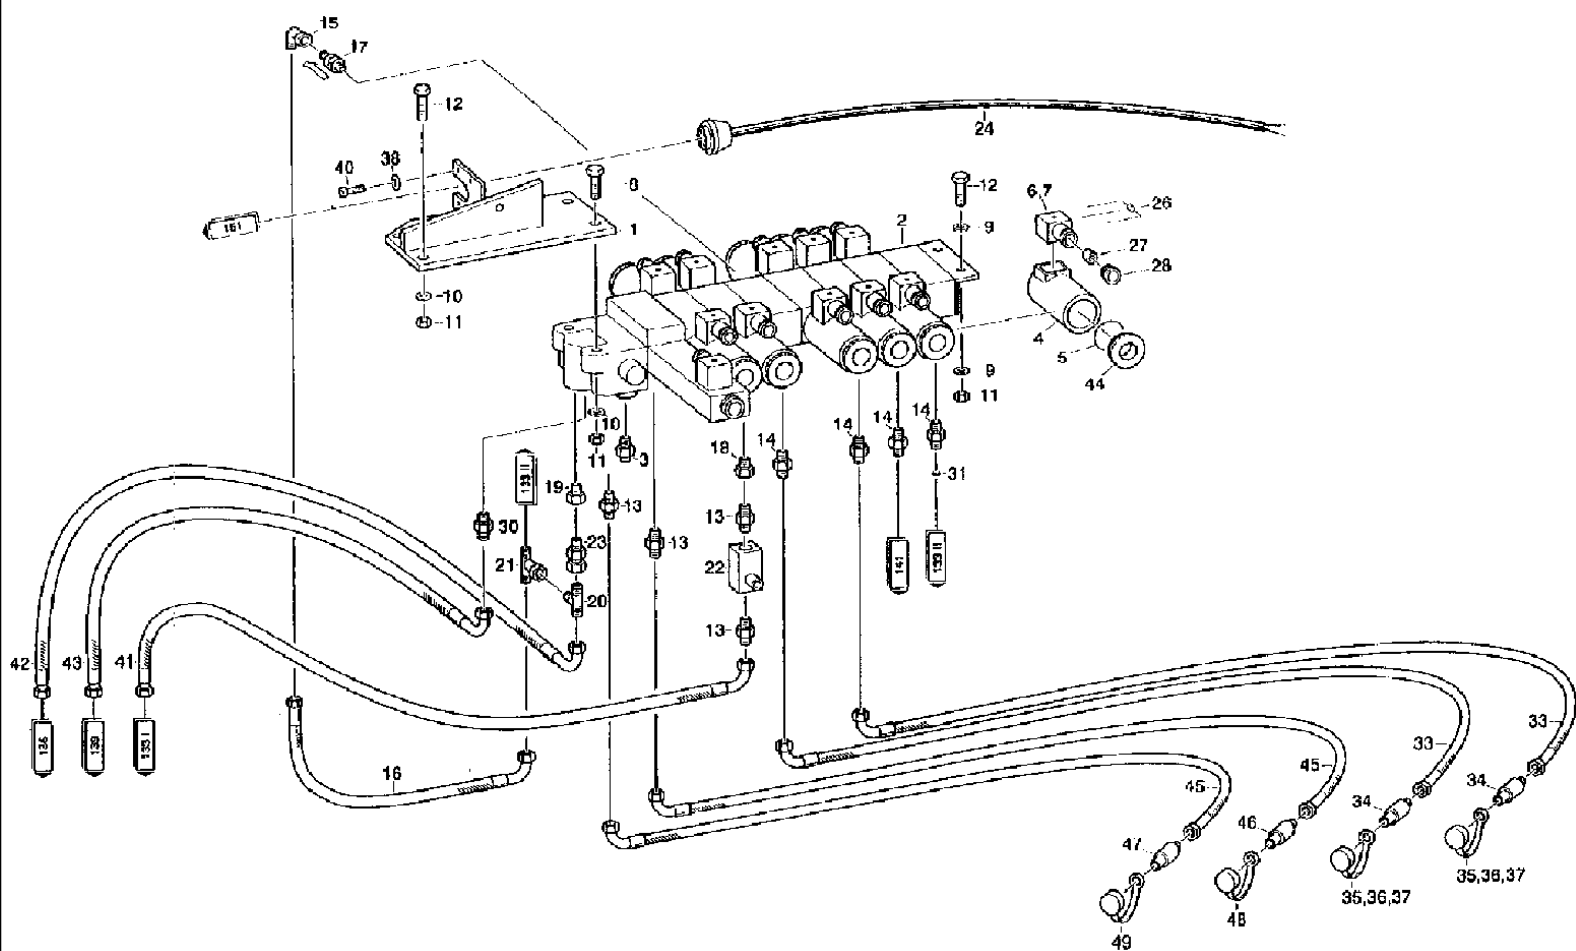

сылка	Номер детали	Кол-во	Описание
1	061033708	1	VALVE, suspension
2	061065860	1	VALVE, CONTROL, directional, SP 08-527-98
3	003781428	1	VALVE, PRESSURE RELIEF, limiting, MH DB 02 K2-1x/315 M 180 bar
4	060509286	9	SPINDLE, coli, GZ 45-4-24 V
5	060509300	9	O-RING,
6	003781444	7	CONTACT, plug, gr, Z4-GDM-2011-RE-A
7	003781452	5	CONTACT, plug, s w, Z4-GDM-2011-RE-B
8	006334131	2	SCREW, hex, M 8 x 45 -8.8
9	006576068	4	DISC, locking, VSF B 8
10	9999853117	4	PLATE, LOCKING, washer, VSF M 8
11	006213830	8	NUT, hex, M 8-8
12	120104	4	SCREW, Hex, M8 x 20, 8.8,
13	9999851277	4	ADAPTER, male-end, GE 12-LR-ED/OMD
14	003432722	7	ADAPTER, male-end, GE8-L/R 3/8-ED/OMD
15	003609111	1	ELBOW, FITTING w-type, EW12-L/OMDF
16	060521186	1	HOSE, line, PHD 110 x 300 AOL AOL90
17	060521194	1	VALVE, CHECK, RHD 12-LR-ED/OMD
18	060512650	1	ADAPTER, male-end, EGE 12-LR-ED/OMD
19	003793995	1	ADAPTER, male-end, EGE 18-PLR-ED
20	060532951	1	UNION, XTR 28/12/28-L
21	4240030868	1	CONNECTOR, HYD., ET 12-L/OMD
22	060520601	1	VALVE, NONRETURN throttle, EDRV-10
23	060532968	1	NUT, TUBE, g fitting, RED 28/18-L
24	061033283	1	LINE, X11
26	9019973661	10	DIODE, SY 360/1
27	9972876816	11	GROMMET, cable, A4 x 1.5
28	9965962315	11	WASHER, B 5.3
30	003433467	1	ADAPTER, male-end, GE 15-L/R 3/8-ED/OMD
31	4260688804	1	ORIFICE, restrictor, 8-7
33	003793753	3	HOSE, PHD 106 x 1600 AFL AFL90
34	003498862	3	HALF coupling, SKL 06 HL 3
35	9901059367	1	GUARD, dust rt, SKL Zubs 3
36	003793938	1	GUARD, dust bl, SKL Zubs 3
37	9901059383	1	GUARD, dust gn, SKL Zubs 3
38	006003532	4	SCREW, cylinder, M 3 x 8 -5.8
40	9960919823	4	WASHER, A 3.2
41	003793841	1	HOSE, PHD 210 x 930 HLAOL90
42	060533220	1	HOSE, PHD 125 x 7600 AOL AOL90
43	003793720	1	HOSE, PHD 213 x 930 HLAOL90
44	060509294	10	NUT, GZ 45
45	061033757	2	HOSE, PHD 210 x 1800 AOL AOL90
46	061033765	1	SLEEVE, TRANSMISSION, HALF coupling, SKL 10 HL3
47	061033773	1	SLEEVE, TRANSMISSION, HALF coupling, SKL 10 HL4
48	061033781	1	GUARD, dust ge, SKL Zubs 3