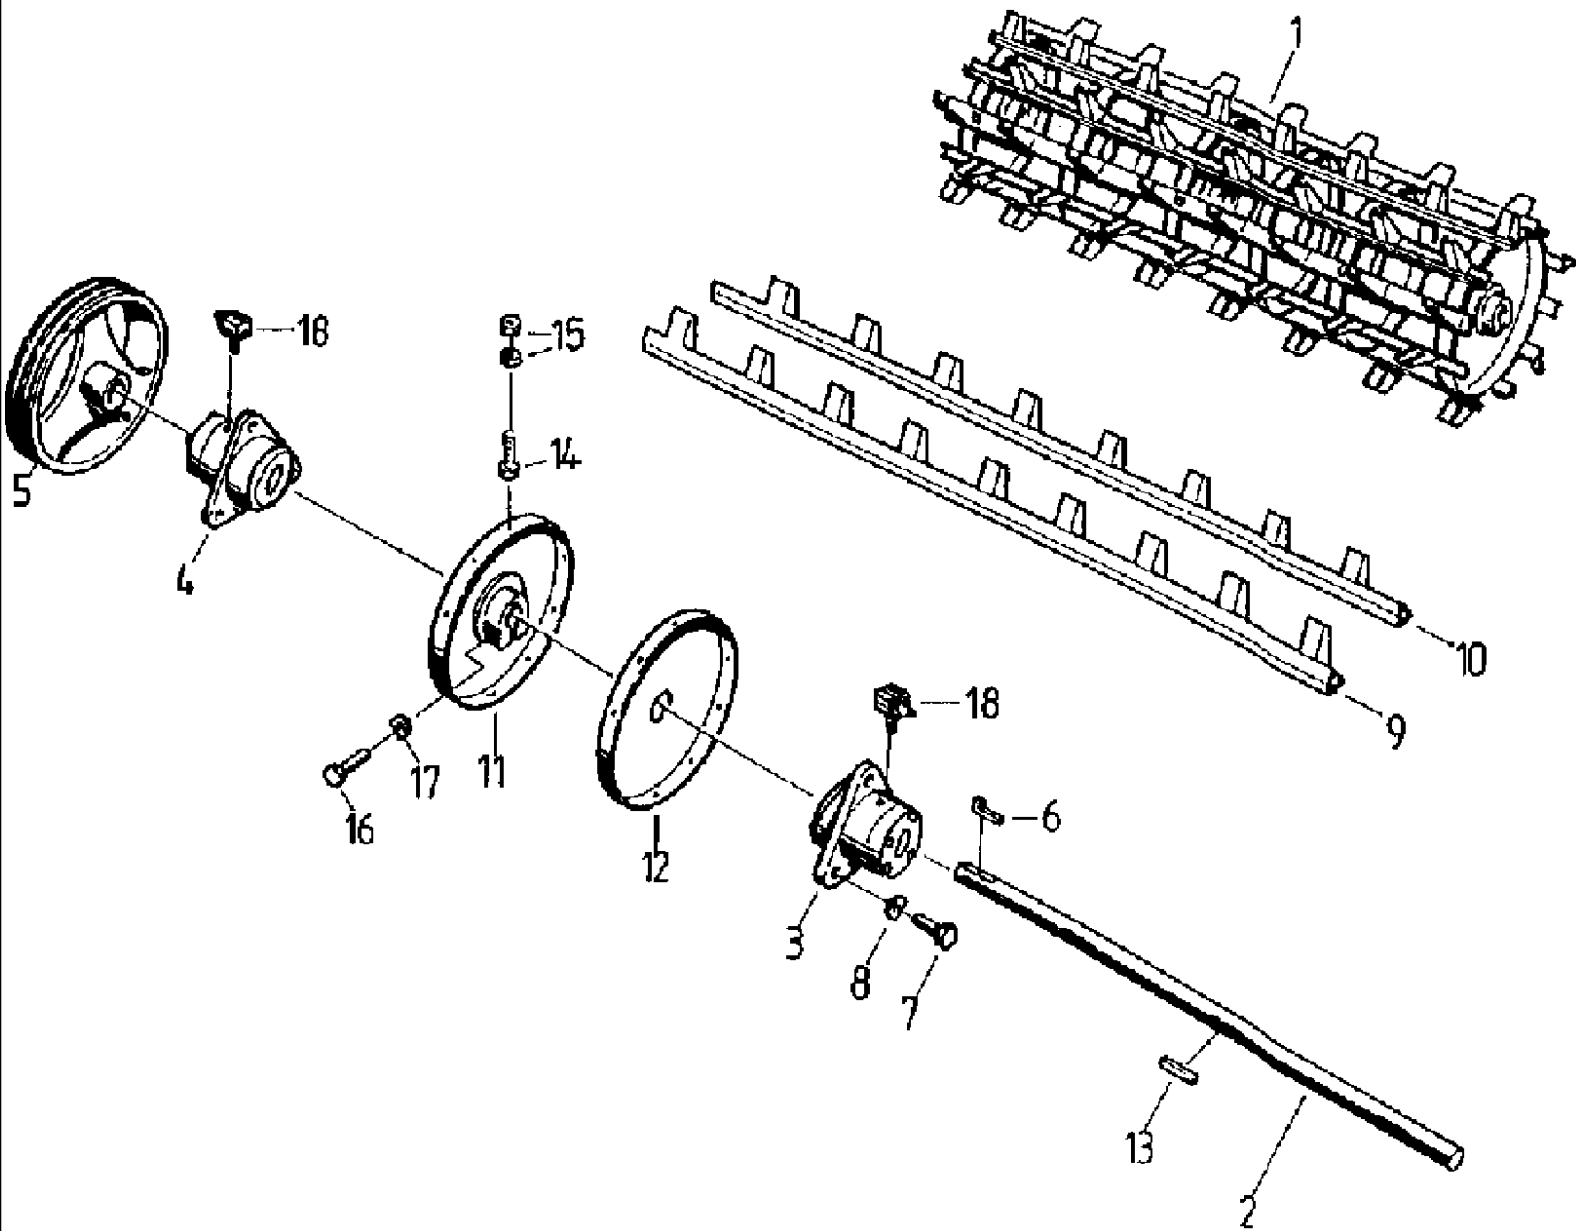

033 SEPARATING DRUM

033 SEPARATING DRUM

сылка	Номер детали	Кол-во	Описание
1	060134850	1	DRUM, separator
2	060135031	1	SHAFT,
3	060501615	1	CARRIER, BEARING, flange, housing
4	060501623	1	CARRIER, BEARING, flange, housing
5	060135023	1	GROOVED PULLEY, v-belt
6	003784898	1	KEY, gib-head, 14 x 9 x 90
7	9933932028	6	BOLT, Hex, M12 x 35, 8.8, hex, M 12 x 35 -8.8
8	9999853125	6	PLATE, LOCKING, washer, VSF M12
9	060134867	5	BAR, RIBBED, PLATE baffle
10	060134891	5	BAR, RIBBED, PLATE baffle
11	060134906	3	WALL, ke
12	060134914	3	WALL,
13	003784004	3	KEY, BUCKET TOOTHRT, fitting, A14 x 9 x 70
14	006344318	60	SCREW, hex, M 10 x 30 -10.9
15	9950896247	120	NUT, hex, M 10-10
16	9932932375	3	SCREW, hex, M 12 x 70 -8.8
17	9999853125	3	PLATE, LOCKING, washer, VSF M 12
18	060150801	2	NIPPLE, LUBE, CM 10 x 1