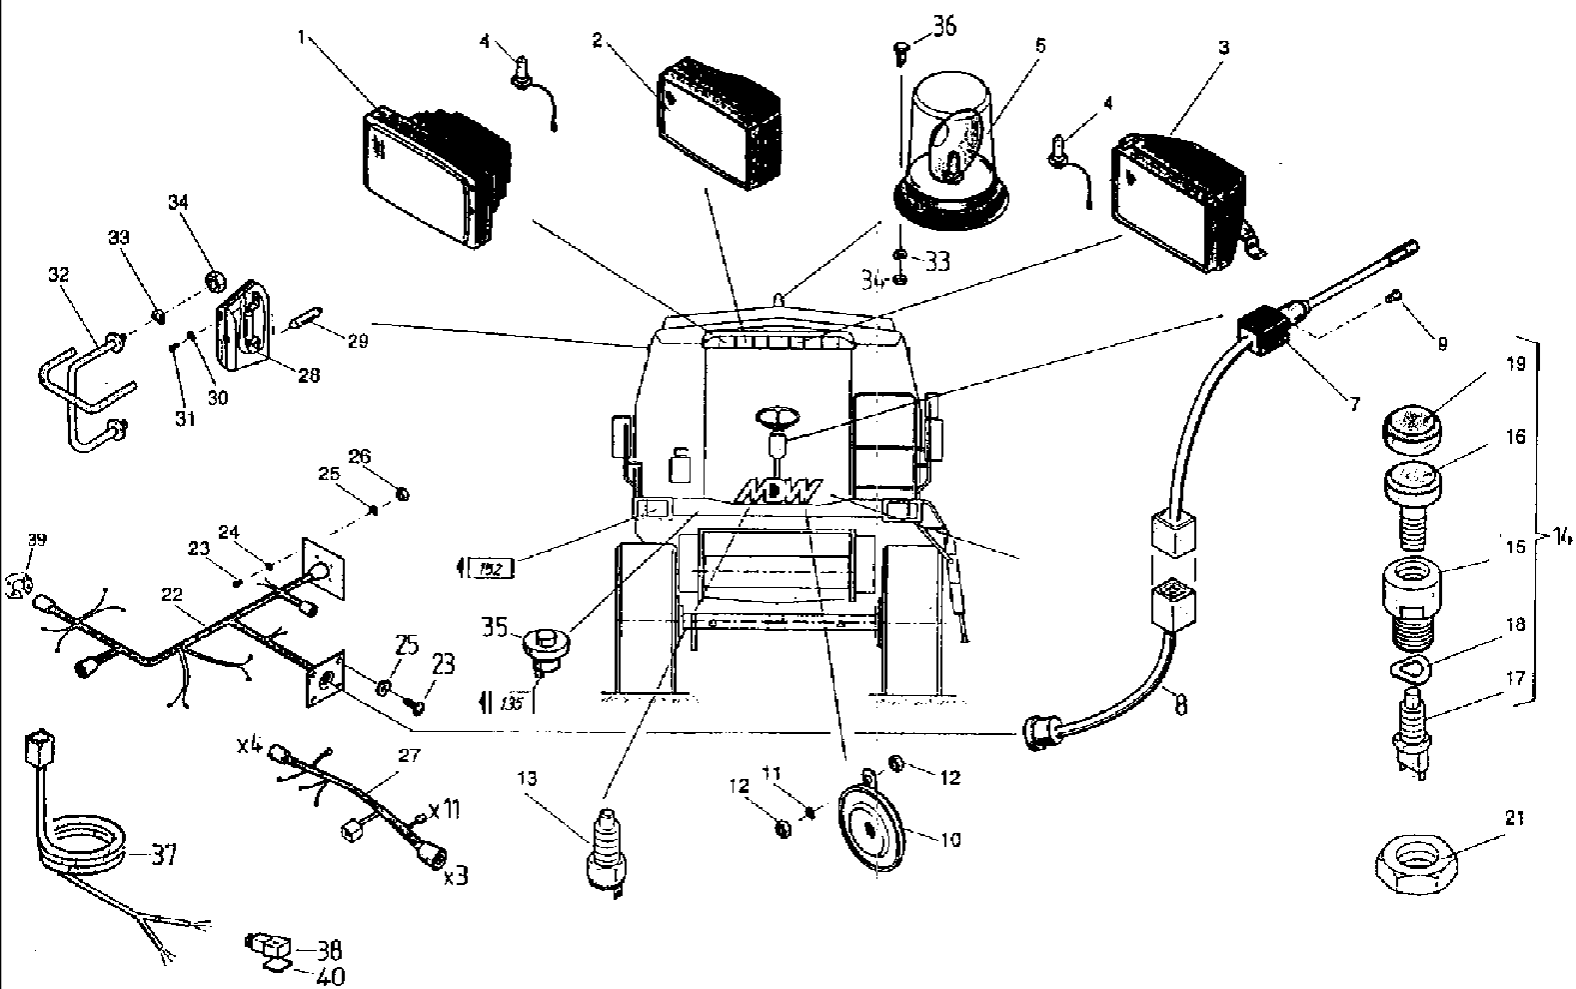

095 ELECTRICAL EQUIPMENT, FRONT

сылка	Номер детали	Кол-во	Описание
1	060507067	2	LIGHT, WORK, head
2	060502070	2	LIGHT, WORK, head
3	060505692	2	LIGHT, WORK, head
4	9019873492	9	LAMP halogen, 24V/H3
5	9019874281	1	LIGHT, rotary
7	060517735	1	SWITCH,
8	060517743	1	HARNESS, cable
9	060517751	4	SCREW, plate
10	9019972917	1	BUZZER,
11	9961920004	1	WASHER, SPRING, B 10
12	100016	2	NUT, M10, CI 8,
13	9019875258	1	SWITCH, push button
14	061021247	1	SWITCH, havarie
15	061021255	1	SUPPORT, adapter
16	060505828	1	ROD-TIP, PIECE pressure
17	060504835	1	SWITCH,
18	006501557	1	WASHER, SPRING, n.B., B 12
19	061025082	1	CAP, Cape
21	060505844	1	NUT, hex, M 36 x 1.5
22	061033074	1	CABLE, ELECTRIC, tree
23	060520827	8	SCREW, hex, M 3 x 12-5.8
24	9960919823	4	WASHER, A 3.2
25	9961966966	8	WASHER, SPRING, B 3
26	9950894093	4	NUT, hex, M 3
27	061033082	1	CABLE, ELECTRIC, tree
28	9019973403	2	LIGHT, parking
29	9019974420	2	BULB, incandescent, 24V/4W
30	9960962168	4	DISC, A 3.2
31	9937984092	4	SCREW, metal, ST 2.9 x 9.5
32	061024016	2	PROTECTOR,
33	9961919927	7	WASHER, SPRING, B 6
34	006213734	7	NUT, hex, M 6
35	060509204	1	SWITCH,
36	9932959721	3	SCREW, hex, M 6 x 30 -8.8
37	061033410	1	CABLE ASSY.,
38	060521137	1	SOCKET, POWER, plug
39	060201380	1	PLATE, LARGE, ring
40	060529722	1	GASKET,