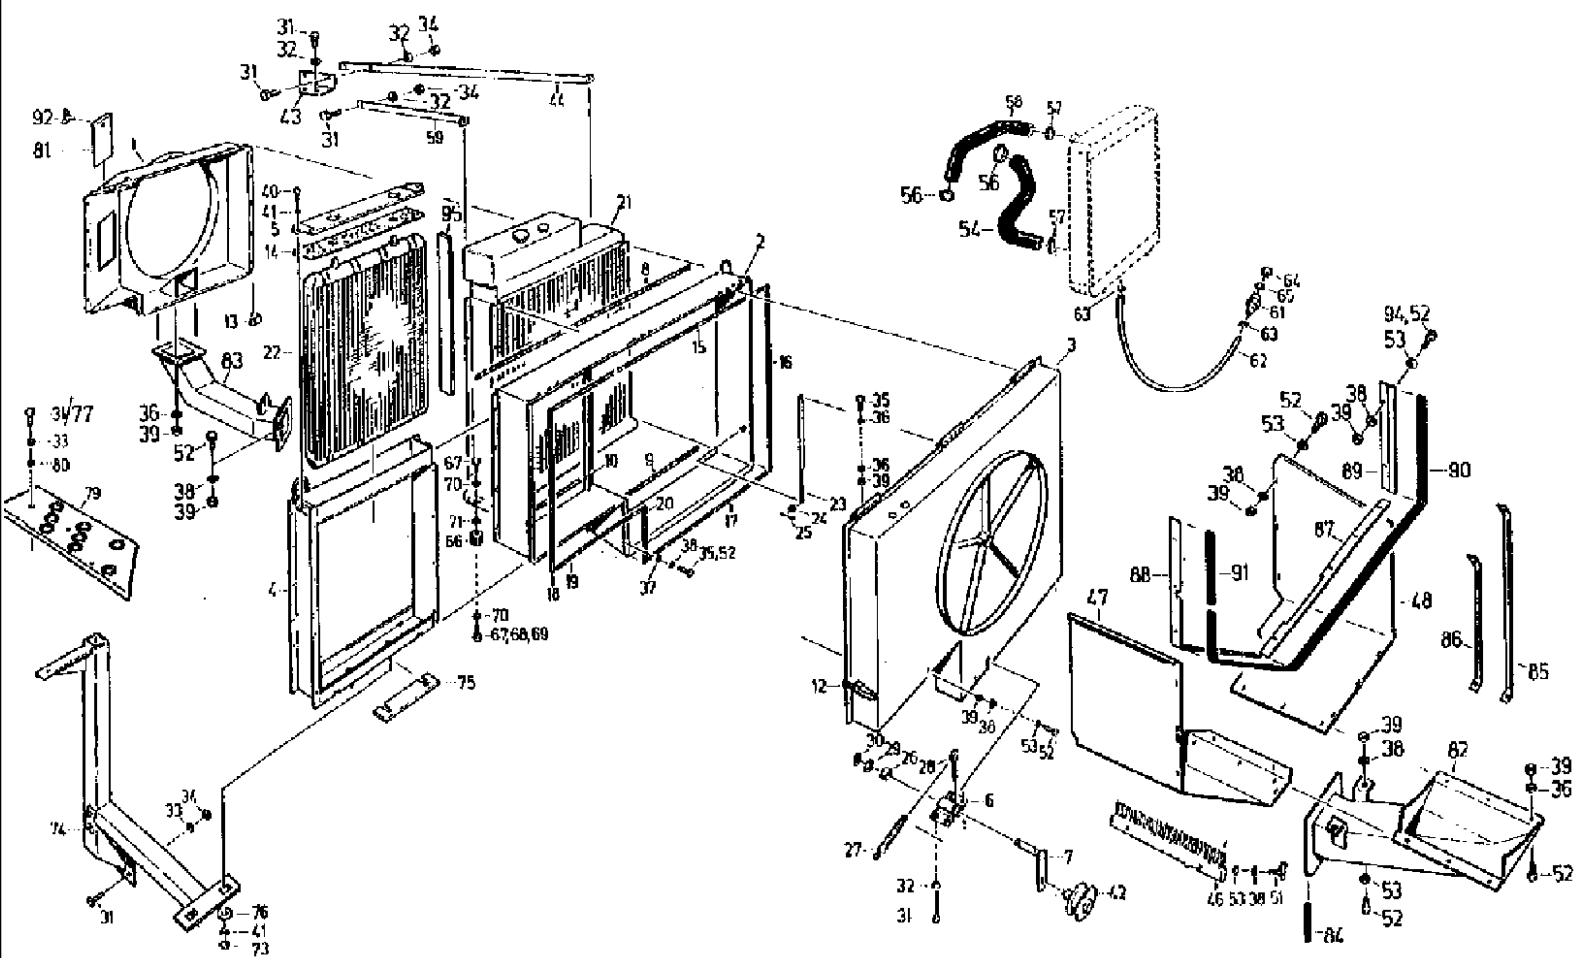

130 COOLING SYSTEM

130 COOLING SYSTEM

сылка	Номер детали	Кол-во	Описание
1	061065908	1	HOOD, suction
2	061024081	1	FRAME,
3	061014633	1	HOUSING,
4	061014795	1	FRAME,
5	061014842	1	CLAMP, upper part
6	4270722373	1	BEARING,
7	4270722381	1	LEVER, ARM tensioning
8	061016522	1	STRIP, SEALING,
9	061016530	1	STRIP, SEALING,
10	061016547	1	STRIP, SEALING,
12	4270722316	3	DRAW HOOK, tow
13	061014867	1	ANGLE BAR,
14	061014875	2	PAD, washer
15	061027670	2	STRIP, SEALING,
16	061014891	1	STRIP, SEALING,
17	061014906	1	STRIP, SEALING,
18	061014914	1	STRIP, SEALING,
19	061014922	1	STRIP, SEALING,
20	061014930	1	STRIP, SEALING,
21	060503578	1	RADIATOR,
22	060503586	1	COOLER, OIL, radiator
23	060503625	2	CYLINDER, GAS, spring
24	9960921633	4	WASHER, A8.4
25	9963949377	4	PIN, SPLIT (COTTER), 2 x 20
26	4240030193	2	BUSHING,
27	9974976617	1	SPRING, TENSION, B 2, 8 x 25 x 40 Aa1
28	9953989466	1	SCREW, eye, AM 6 x 30
29	003792133	1	SHIM, precision, 17 x 24 x 1.5
30	9964917143	1	CIRCLIP, 16 x 1
31	120104	15	SCREW, Hex, M8 x 20, 8.8,
32	9999853117	9	PLATE, LOCKING, washer, VSF M8
33	9961920061	8	WASHER, SPRING, B8
34	006213830	7	NUT, hex, M 8-8
35	9933958584	33	SCREW, hex, M 6 x 18 -8.8
36	9999853100	41	PLATE, LOCKING, washer, VSF M6
37	006510228	31	WASHER, A 6.4
38	9961919927	20	WASHER, SPRING, B 6
39	006213734	36	NUT, hex, M 6-8
40	9933931180	2	BOLT, Hex, M10 x 35, 8.8, hex, M10 x 35 -8.8
41	9961920004	2	WASHER, SPRING, B10
42	4260711661	1	TIGHTENER SHEAVE, PULLEY tension
43	061015538	1	ANGLE BAR,
44	061015521	1	STAY, strud
46	4270723903	1	FLUID, CLEANER, brush