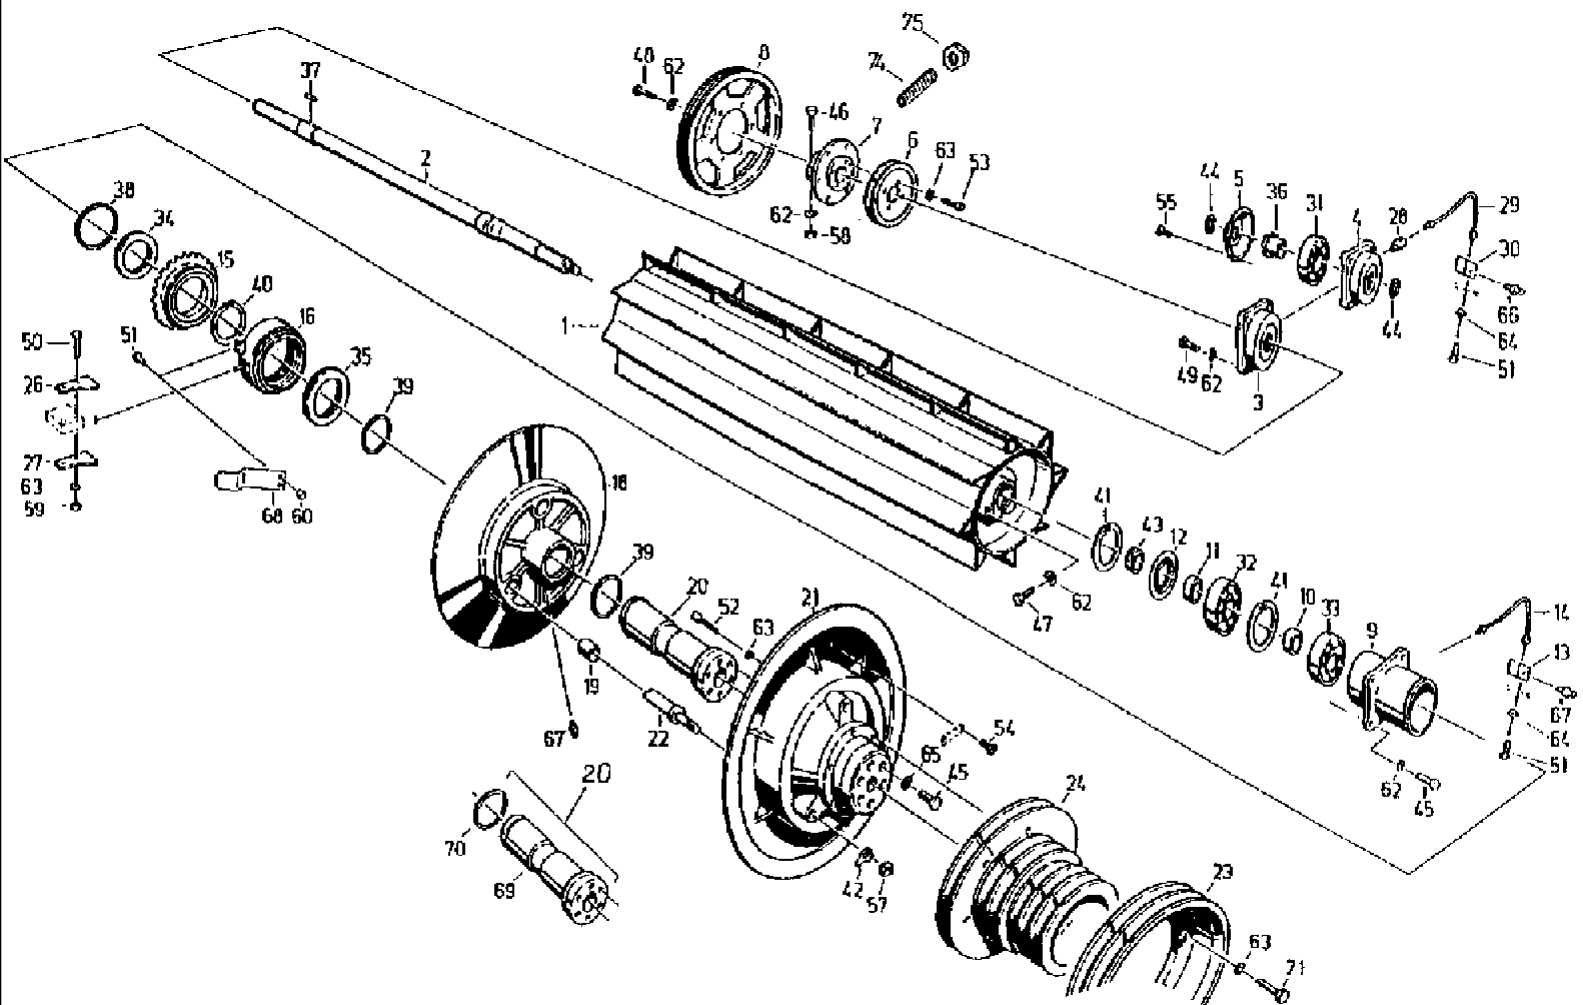

049 REAR BEATER - VARIATOR

сылка	Номер детали	Кол-во	Описание
1	061021150	1	DRUM, cylinder
2	4270719136	1	SHAFT,
3	4260690614	1	BEARING,
4	4260690622	1	HOUSING, BEARING,
5	4260690768	1	COVER,
6	4270719216	1	GROOVED PULLEY, v-belt
7	4270719208	1	HUB,
8	4270719128	1	GROOVED PULLEY, v-belt
9	4270719097	1	BEARING COVER, body
10	4270719152	1	SPACER, ring
11	4270719111	1	STOP, RING starting
12	4270719224	1	BACK-UP RING, HOLDER packing
13	4270719144	1	SUPPORT, BRANCH lubricant
14	4270719023	1	PIPE, lubricant, g
15	4260707464	1	BUSHING, adjustable
16	4260707142	1	SLEEVE, threaded
18	4221620167	1	HALF-ROLLER, pulley
19	9926867330	3	BUSHING, D 28/36 x 32
20	061016555	1	BUSHING, guide
21	4270719193	1	HALF-ROLLER, pulley
22	4221620247	3	PIN, LARGE, BOLT driver
23	061002084	1	GROOVED PULLEY, v-belt
24	061002068	1	GROOVED PULLEY,
25	4260707376	1	BUSHING, spacer
26	060157422	1	PLATE, KNIFE GUIDE,
27	4260690727	1	PLATE, KNIFE GUIDE,
28	4270719103	1	ADAPTER, PIECE connecting
29	4270719031	1	LINE, PIPING lubricant, f
30	4260690735	1	MANIFOLD VALVE, shoe
31	9902889511	1	BEARING, self-align.ball, 1312 K
32	9902890980	1	BEARING, ball, 6311
33	9902893122	1	BEARING, ball, 6311-RS
34	9902888158	1	BEARING, BALL, 51122
35	9902888096	1	BEARING ball, 51120
36	9903948081	1	PIN, ROLL, SLEEVE adapter, H 312 St
37	9965957061	1	KEY, BUCKET TOOTHRT, fitting, A 18 x 11 x 70
38	9907914534	1	O-RING, 140 x 3
39	9907915711	2	O-RING, 75 x 3
40	9961917432	1	RING snap, 110 x 4
41	9964917963	2	CIRCLIP, 120 x 4
42	426078850	3	PLATE lock
43	9910912088	1	RING, RING felt, 65
44	9910911882	1	RING, RING felt, 55
45	9935932950	6	SCREW, hex, M16 x 1, 5 x 35 -8.8