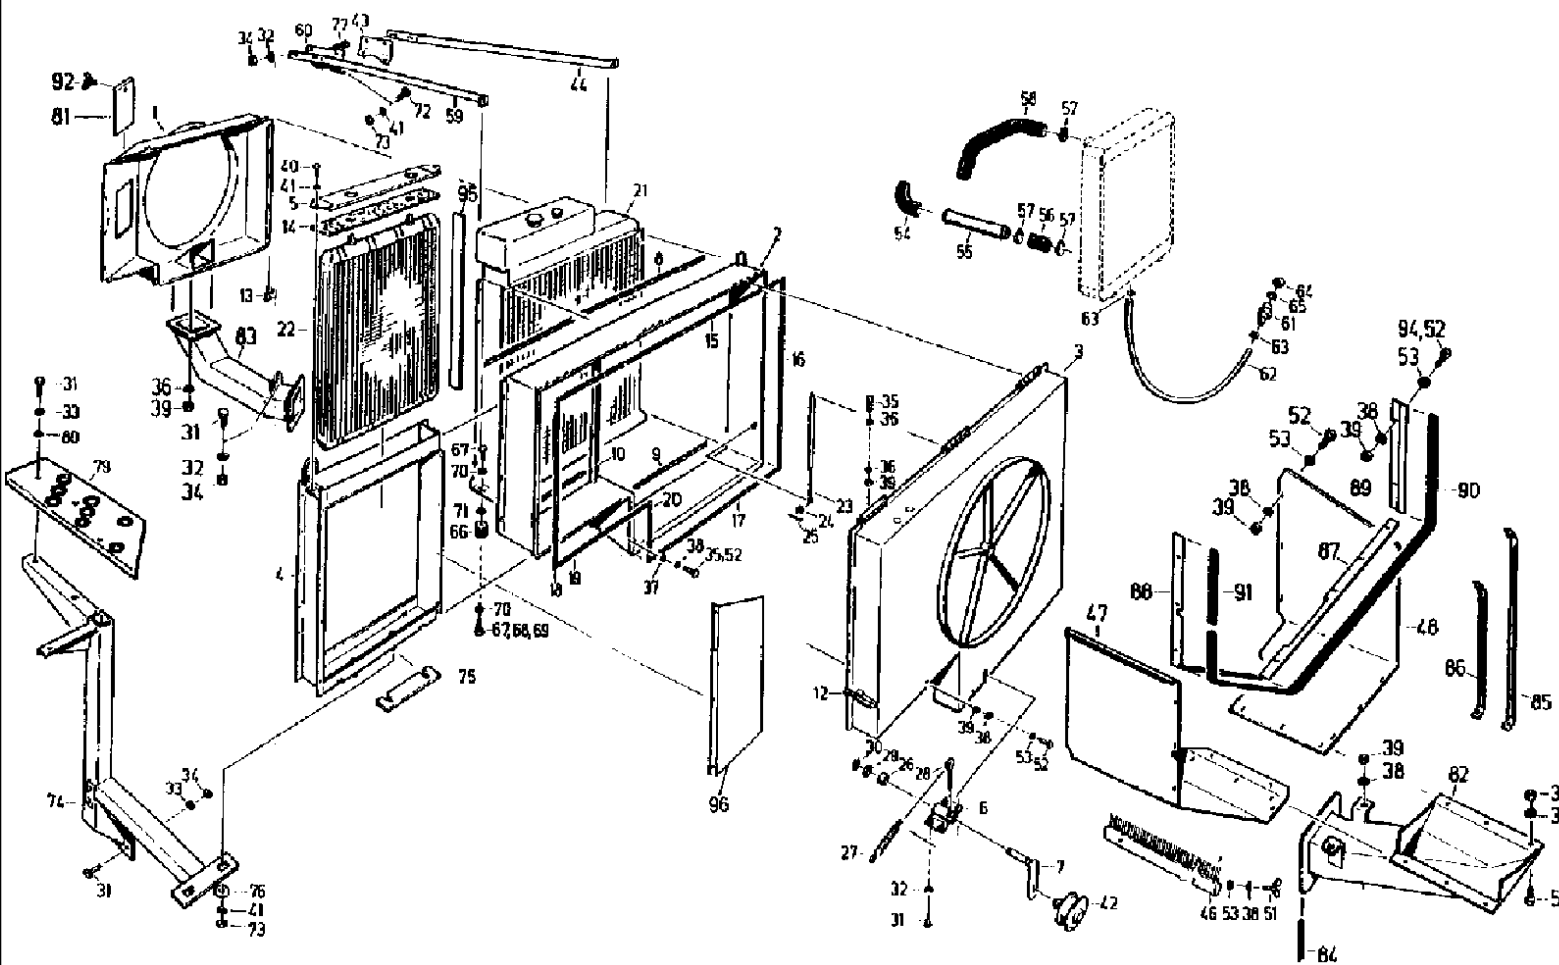

120 COOLING SYSTEM

120 COOLING SYSTEM

сылка	Номер детали	Кол-во	Описание
1	061029535	1	HOOD, suction
2	061014561	1	FRAME,
3	061014633	1	HOUSING,
4	061014795	1	FRAME,
5	061014842	1	CLAMP, PART upper
6	4270722373	1	BEARING,
7	4270722381	1	LEVER, ARM tensioning
8	061016522	1	STRIP, SEALING,
9	061016530	1	STRIP, SEALING,
10	061016547	1	STRIP, SEALING,
12	4270722316	3	DRAW HOOK, tow
13	061014867	1	ANGLE BAR,
14	061014875	2	PAD, washer
15	061014883	2	STRIP, SEALING,
16	061014891	1	STRIP, SEALING,
17	061014906	1	STRIP, SEALING,
18	061014914	1	STRIP, SEALING,
19	061014922	1	STRIP, SEALING,
20	061014930	1	STRIP, SEALING,
21	060503578	1	RADIATOR,
22	060503586	1	COOLER, OIL, radiator
23	060503625	2	CYLINDER, GAS, spring
24	9960921633	4	WASHER, A 8.4
25	9963949377	4	PIN, SPLIT (COTTER), 2 x 20
26	4240030193	2	BUSHING,
27	9974976617	1	SPRING, TENSION, B2, 8 x 25 x 40 Aa 1
28	9953989466	1	SCREW, eye, AM 6 x 30
29	003792133	1	SHIM, precision, 17 x 24 x 1.5
30	9964917143	1	CIRCLIP, 16 x 1
31	120104	18	SCREW, Hex, M8 x 20, 8.8,
32	9999853117	12	PLATE, LOCKING, washer, VSF M8
33	9961920061	7	WASHER, SPRING, B8
34	006213830	12	NUT, hex, M 8-8
35	9933958584	33	SCREW, hex, M 6 x 18 -8.8
36	9999853100	18	PLATE, LOCKING, washer, VSF M6
37	006510228	31	WASHER, M 6.4
38	9961919927	47	WASHER, SPRING, B6
39	006213734	44	NUT, hex, M 6-8
40	9933931180	2	BOLT, Hex, M10 x 35, 8.8, hex, M 10 x 16 -8.8
41	9961920004	6	WASHER, SPRING,
42	4260711661	1	TIGHTENER SHEAVE, PULLEY tension
43	061015538	1	ANGLE BAR,
44	061015521	1	STAY, strud
46	4270723903	1	FLUID, CLEANER, brush