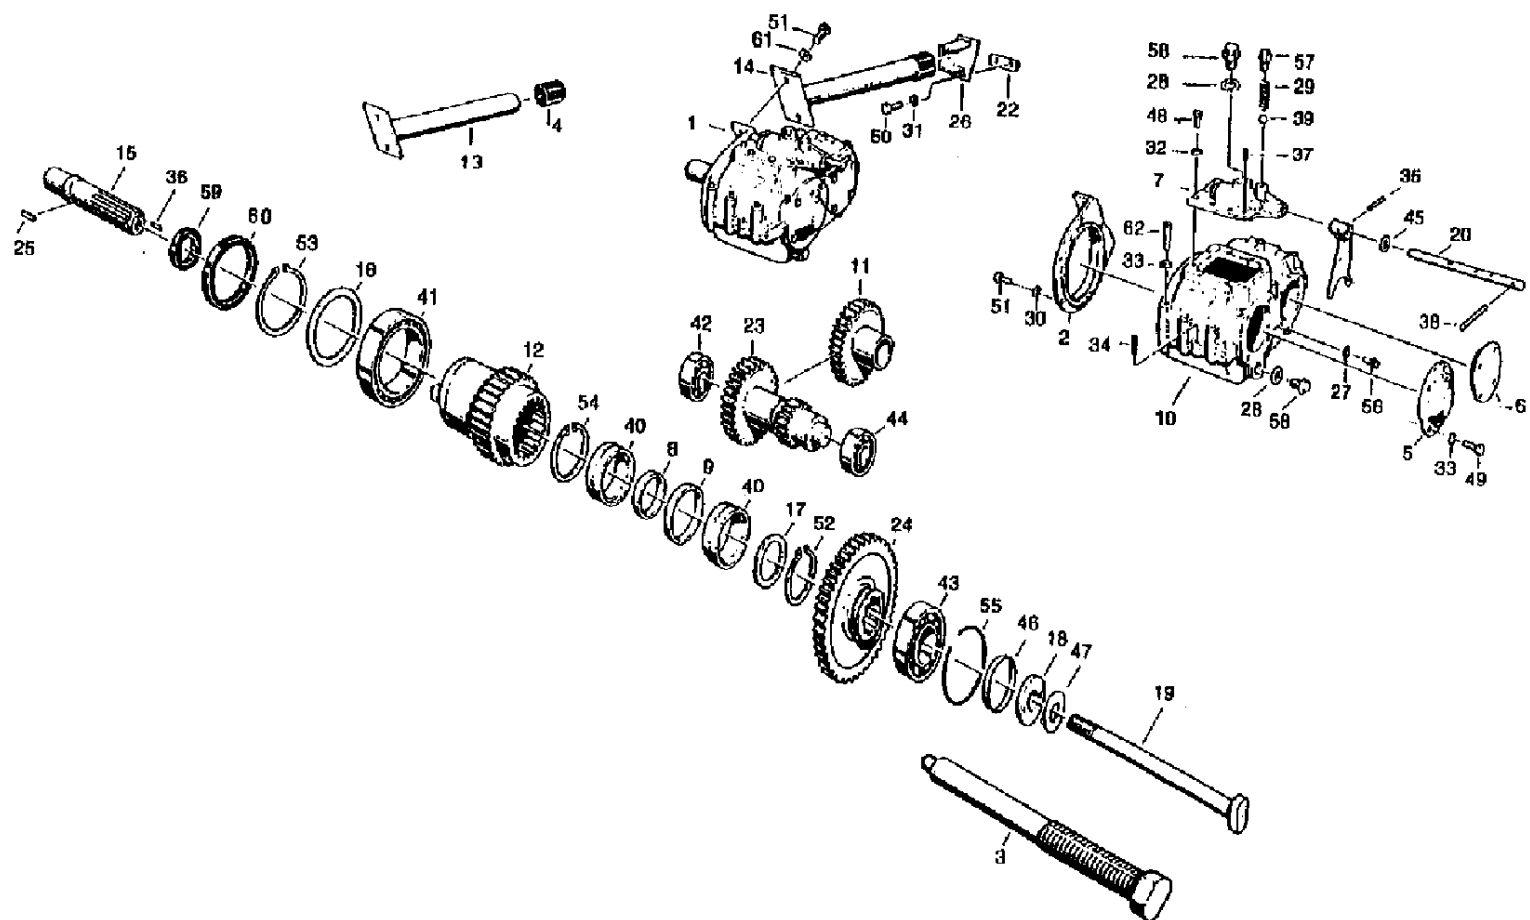

111 THRESHING DRUM GEAR

сылка	Номер детали	Кол-во	Описание
1	060506000	1	TRANSMISSION, GEAR change-speed
1	060515188	1	TRANSMISSION, GEAR change-speed
2	4228653513	1	HOLDER, cover
3	4228639636	1	SCREW, puller
4	4260696685	1	HOSE, LARGE, dampening part
5	4228653466	1	COVER,
6	4228653490	1	COVER,
7	422653546	1	cover
8	4228653320	1	SPACER, ring
9	4228653337	1	SPACER, ring
10	4228653232	1	HOUSING, transmission
11	4228653273	1	SHAFT, GEAR straight spur, 34 Z
12	4228653378	1	SHAFT, gear bush, 29 Z
13	4228650664	1	ROD, retaining
14	4260696677	1	ROD, retaining
15	065510363	1	SHAFT, hollow
16	4228653386	1	RING,
17	4228653345	1	WASHER,
18	4228653425	1	WASHER,
19	4228653433	1	SCREW,
20	4228653554	1	ROD, SHAFT sliding selector
21	4228653562	1	FORK, SHIFTER, selector
22	4260696660	1	PLATE,
23	465500923	1	SHAFT spur gear
24	065500931	1	PINION, GEAR straight spur, 39 Z
25	4228653312	1	VANEUM GAUGE, PLATE closing
26	4260696652	1	SUPPORT, abutment
27	004103007	1	GASKET, A 10 x 13.5
28	9970909217	2	GASKET, A 26 x 32
29	9973880282	1	SPRING, COMPRESSION, C1, 4 x 10 x 7.5
30	9961911085	6	WASHER, LOCK, spring, B 10
31	9961920004	2	WASHER, SPRING, B 10
32	9961919910	8	WASHER, SPRING, B 6
33	9961920061	18	WASHER, SPRING, B 8
34	9967943327	2	PIN, grooved, 5 x 25
35	9967943247	1	PIN, grooved, 5 x 30
36	9967943392	1	PIN, grooved, 6 x 16
37	9967942496	2	PIN, grooved, 5 x 16
38	9967941325	1	PIN, grooved, 10 x 80
39	9903886661	1	BALL, 13/32"
40	9902888840	2	BEARING, NEEDLE, 4913
41	9902890177	1	BEARING, ball, 6022
42	9902890490	1	BEARING, ball, 6207
43	9902890595	1	BEARING ASSY, ball, 6210-N