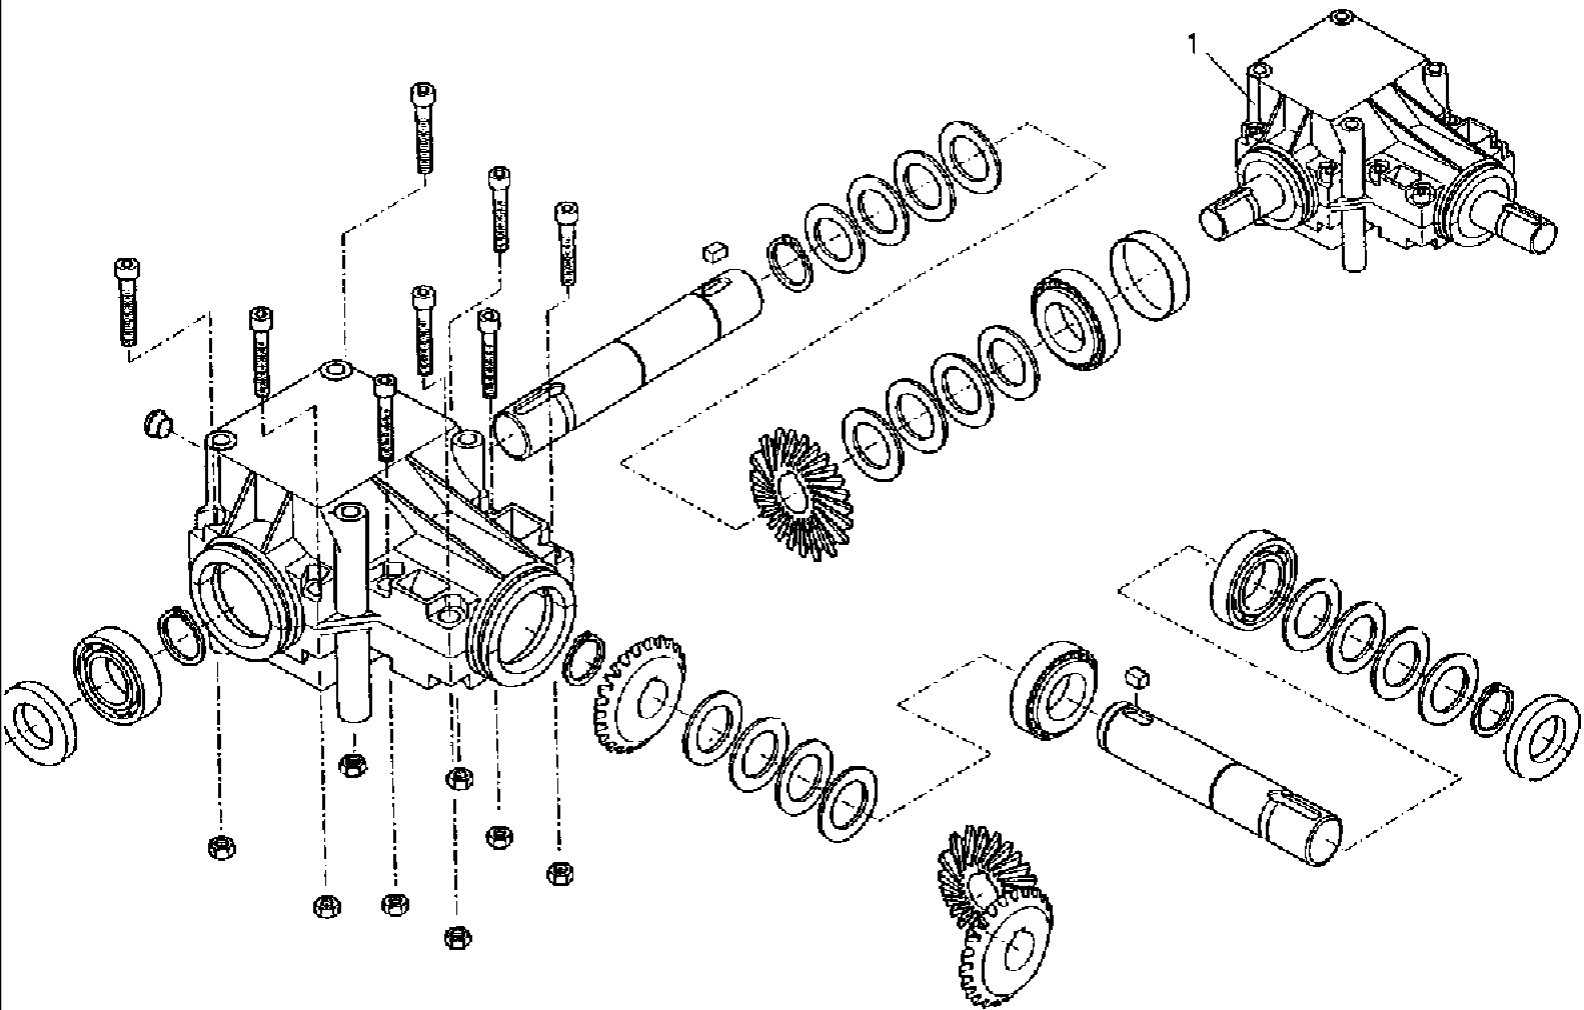

527 CASE IH COMBINE (1/99-12/99)

112 BEVEL WHEEL TRANSMISSION, GRAIN TANK

сылка	Номер детали	Кол-во	Описание
1	060503168	1	GEAR, TRANSMISSION bevel wheel
1	060515171	1	GEAR, TRANSMISSION bevel wheel