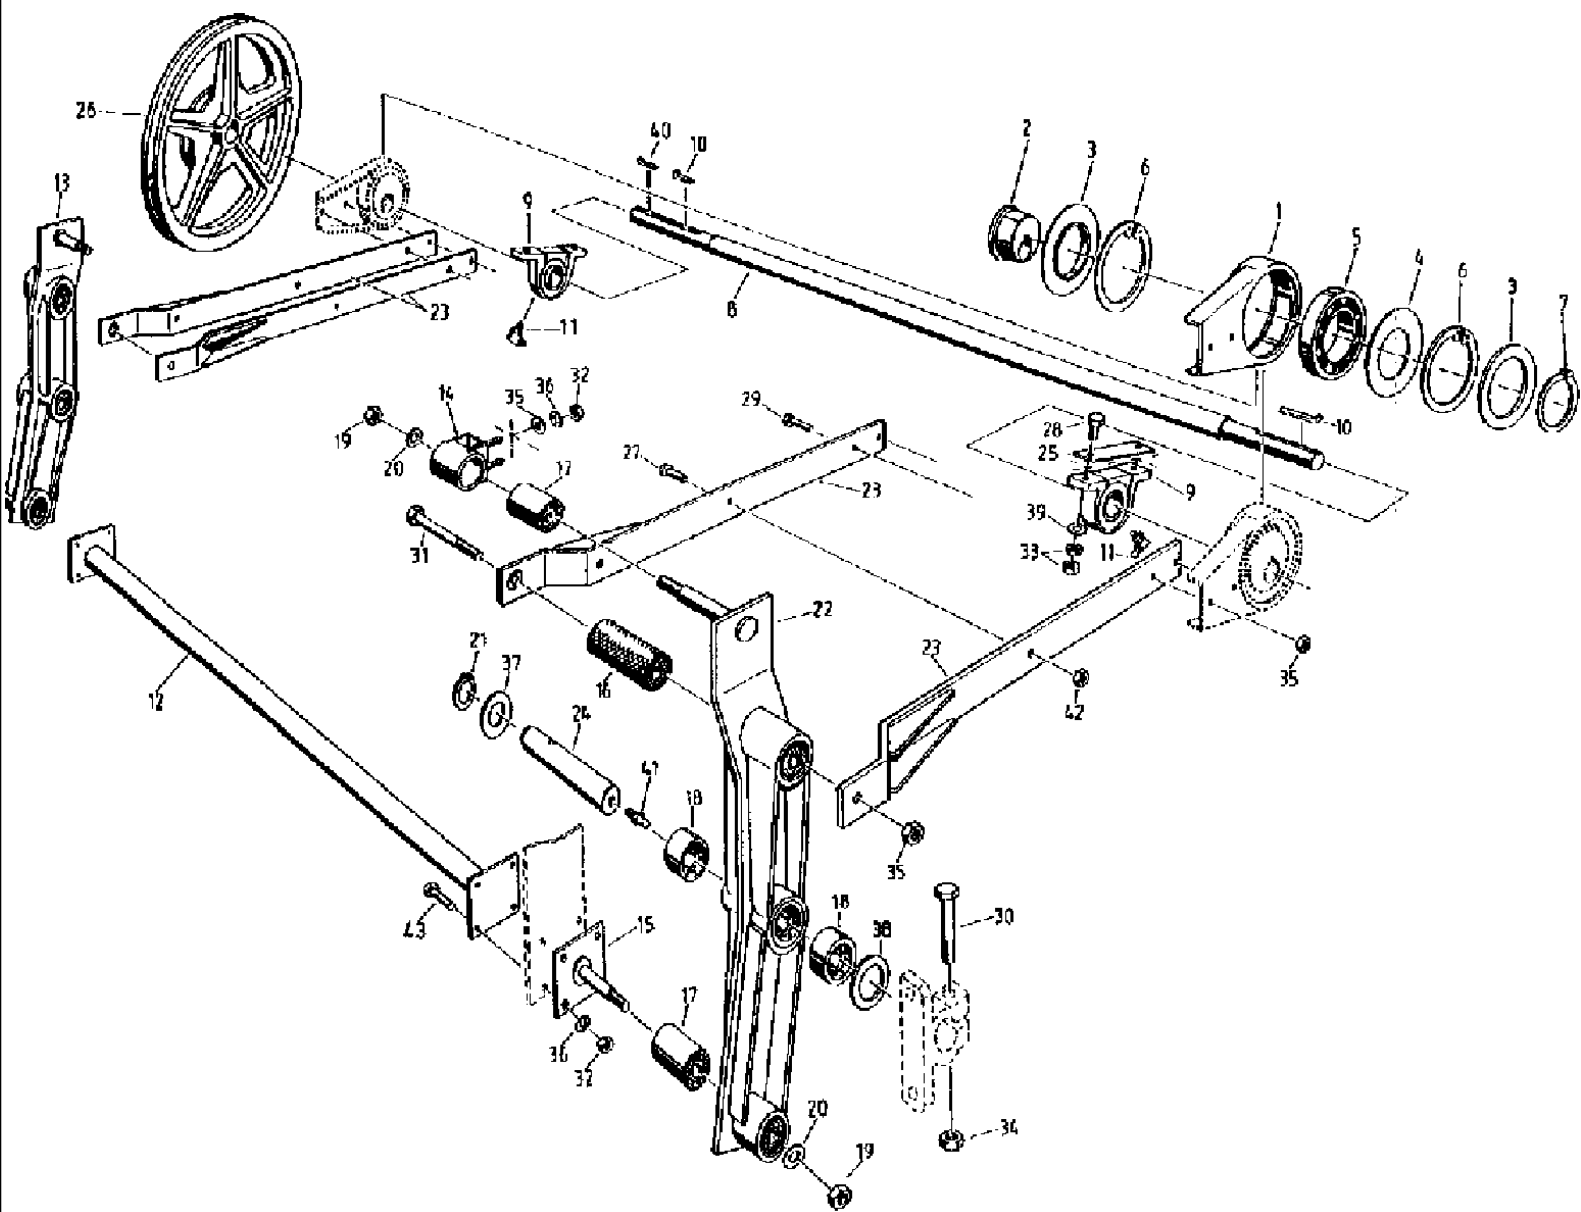

036 GRAIN PAN

сылка	Номер детали	Кол-во	Описание
1	061009603	1	GRAIN PAN,
2	061033363	1	RAKE,
3	061009820	2	GASKET,
4	061009837	2	RAIL,
5	060111112	1	GASKET,
6	060111120	1	RAIL,
7	061009845	5	CATWALK, WEB guiding
8	061009853	2	GASKET,
9	061009861	2	RAIL,
10	061020422	6	SCREEN,
11	4247056477	2	HOUSING, BEARING,
12	4240043487	2	RING,
13	4240022425	2	ARM, rocking
14	4240050638	2	PIN, LARGE, bolt
15	4240022458	2	BEARING,
17	4240033846	4	BUSHING, silent
18	9961924596	4	DISC, NOTCHED, LOCK toothed, A16.5
19	9999853166	4	PLATE, LOCKING, washer, VSF B 10
20	100016	4	NUT, M10, CI 8,
21	86508568	24	SCREW, Hex, M6 x 16, 8.8,
22	9999853100	134	PLATE, LOCKING, washer, VSF M 6
25	120104	7	SCREW, Hex, M8 x 20, 8.8,
26	86528579	8	NUT, LOCK, M8 x 1.25, CI 10,
27	337475	4	NUT, M12, CI 10, hex, M 12 -8
28	9961924506	4	DISC, NOTCHED, LOCK toothed, A12.5
29	86977726	55	BOLT, Hex, M6 x 12, 8.8,
30	006213734	55	NUT, hex, M 6 -8
31	9950896841	4	NUT, hex, M 16 -8
32	9960962055	4	WASHER,
33	006336736	36	SCREW, hex, M 4 x 16 -8.8
34	9950897875	36	NUT, M4, CI 8, hex, M 4-8
35	120104	8	SCREW, Hex, M8 x 20, 8.8,
36	061065797	1	COVER, PROTECTIVE,