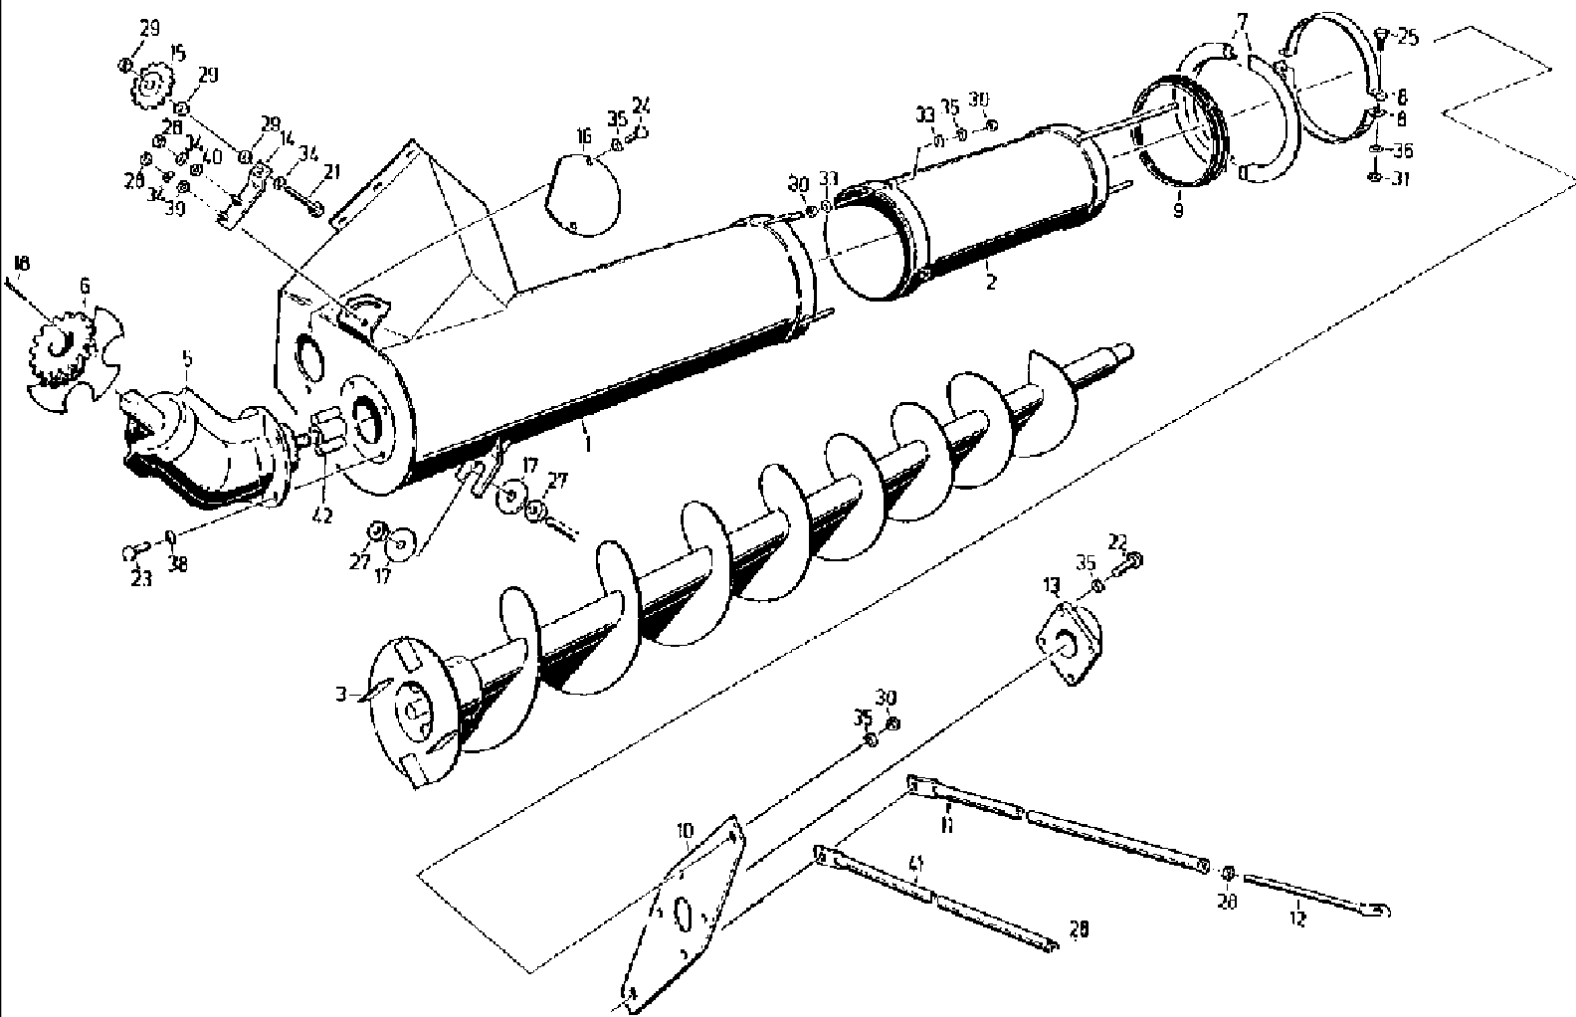

045 TANK FILLING AUGER

сылка	Номер детали	Кол-во	Описание
1	060113805	1	FRAME, funnel
2	060114051	1	HOUSING, head
3	061031956	1	WORM, auger
5	020058363	1	DRIVE, ANGLE, WHEEL bevel
5	060515155	1	GEAR, WHEEL bevel
6	061032104	1	GEAR, WHEEL driving
7	4270722783	2	COVER,
8	4270722814	2	CLAMP,
9	061009314	1	JOINT, RUBBER, packing
10	060114076	1	PLATE, PIVOT, bearing
11	4270722767	1	STAY, brace
12	4270722806	2	SPINDLE,
13	060501978	1	CARRIER, BEARING, HOUSING flange, FWS 30 U
14	060113950	1	DIPPER, LEVER rocking
15	060501961	1	DRIVE SPROCKET, wheel, N 3/4" - 12
16	4260701241	1	COVER,
17	061009322	2	WASHER,
18	965955332	1	KEY gib head, 8 x 7 x 32
21	9933932317	1	SCREW, hex, M 12 x 60 -8.8
22	9933931123	4	BOLT, Hex, M10 x 30, 8.8, hex, M 10 x 30 -8.8
23	9933931308	4	SCREW, hex, M 10 x 45 -8.8
24	9933960023	2	SCREW, hex, M 10 x 12 -8.8
25	006341397	2	SCREW, hex, M 8 x 30 -8.8
27	9950896841	2	NUT, hex, M 16-8
28	337475	4	NUT, M12, CI 10, hex, M 12-8
29	9950896472	3	NUT, hex, M 12-05
30	100016	8	NUT, M10, CI 8,
31	006213830	2	NUT, hex, M 8-8
33	9965964237	6	WASHER, 11 x 20 x 3
34	006501557	2	WASHER, SPRING, B 12
35	9961920004	11	WASHER, SPRING, B 10
36	9961920061	2	WASHER, SPRING, B 8
38	006724667	4	SPRING, BELLEVILLE, A 20
39	9961922088	1	WASHER, R 14
40	9960922128	1	WASHER, 14
41	061023747	1	STAY, brace
42	061032073	1	DRIVE DOG,