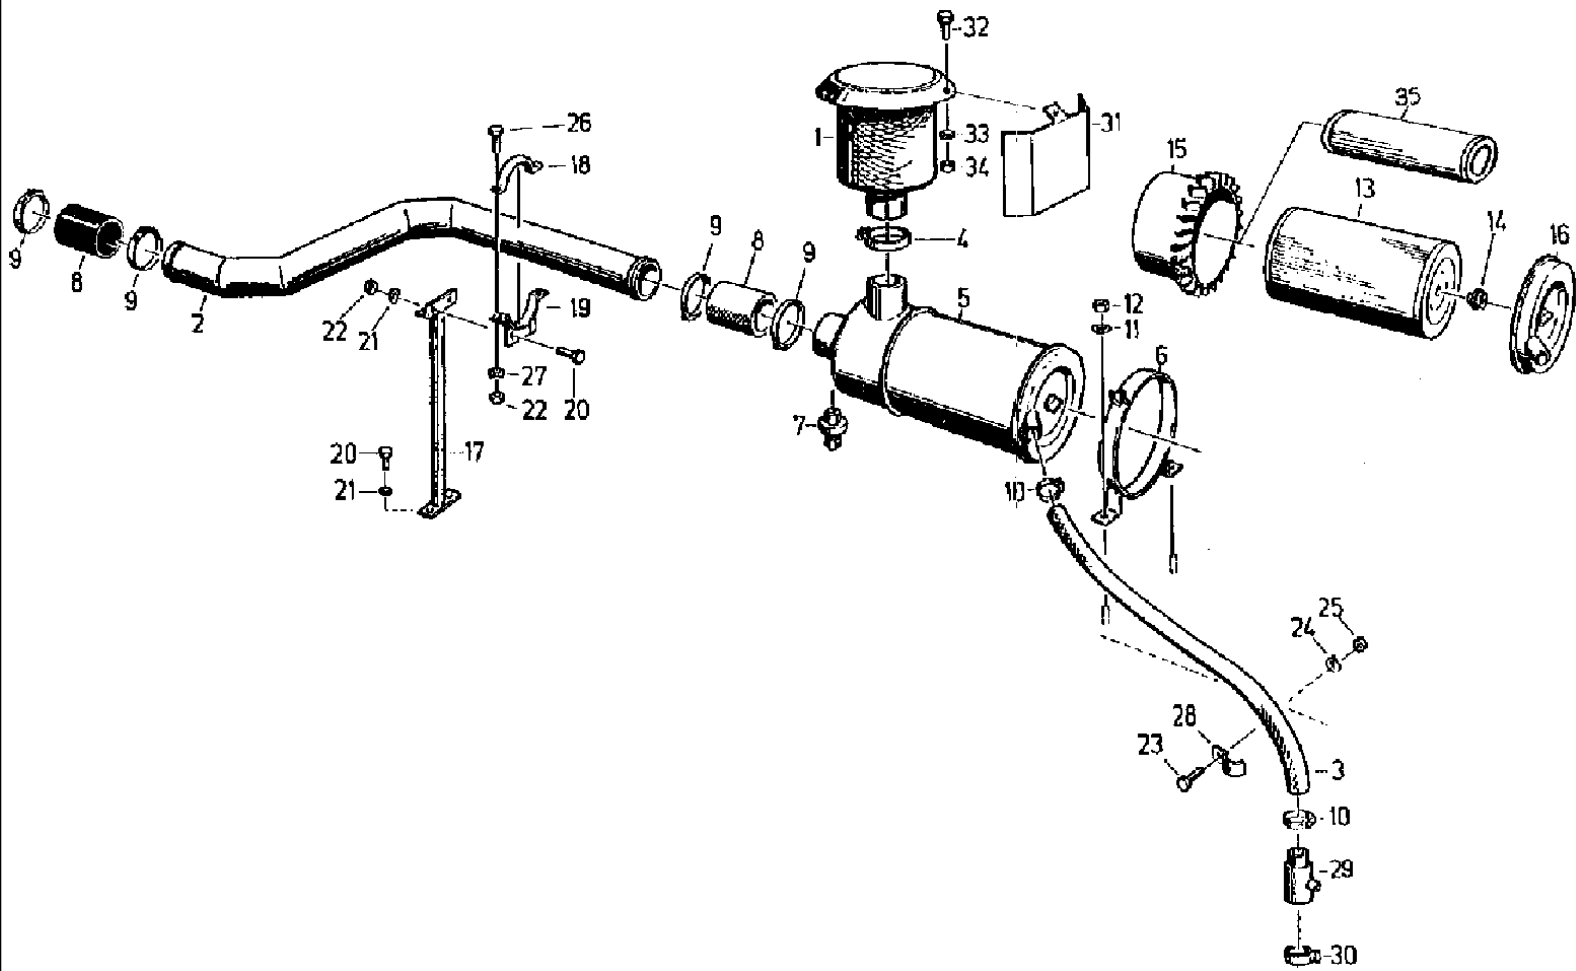

123 AIR CLEANER

123 AIR CLEANER

сылка	Номер детали	Кол-во	Описание
1	061014963	1	FILTER, HEAD intake
2	061014996	1	PIPE ASSY., intake
3	061015056	1	HOSE, ejector
4	060503666	1	CLAMP, pipe
5	060533116	1	AIR CLEANER, dry-type
6	060503658	2	RETAINER,
7	003792808	1	SWITCH, maintenance
8	061015018	2	sleeve
9	060503682	4	CLAMP, hose, AS 130-150
10	9908951097	2	CLAMP, hose, AL 40-60
11	9999853125	4	PLATE, LOCKING, washer, VSF M12
12	337475	4	NUT, M12, CI 10, hex, M 12-8
13	060503834	1	CARTRIDGE, micro - top
14	060150168	1	NUT, collar
15	060503842	1	LINE, deflector
16	060503850	1	BOTTOM, floor
17	4270719320	1	SUPPORT,
18	4270719281	1	BOW,
19	4270719345	1	BAIL, BOW fastening
20	16043224	4	BOLT, Hex, M8 x 16, 8.8, Full Thd,
21	9999853117	4	PLATE, LOCKING, washer, VSF M8
22	006213830	4	NUT, hex, M 8-8
23	9933929065	1	SCREW, Hex, M10 x 20, 8.8, hex, M 10 x 20 -8.8
24	9961920004	3	WASHER, SPRING, B10
25	100016	3	NUT, M10, CI 8,
26	120104	2	SCREW, Hex, M8 x 20, 8.8,
27	9961920004	2	WASHER, SPRING, B 8
28	060503674	3	CLAMP, pipe, 46
29	060180526	1	SUPPORT, connection
30	060509340	1	CLIP pipe, G1-45 x 20
31	061026942	1	DEFLECTOR, rebuff
32	86977726	1	BOLT, Hex, M6 x 12, 8.8,
33	9961919927	3	WASHER, SPRING, B6
34	006213734	3	NUT, hex, M6-8
35	060533124	1	AIR CLEANER, ELEMENT secondary