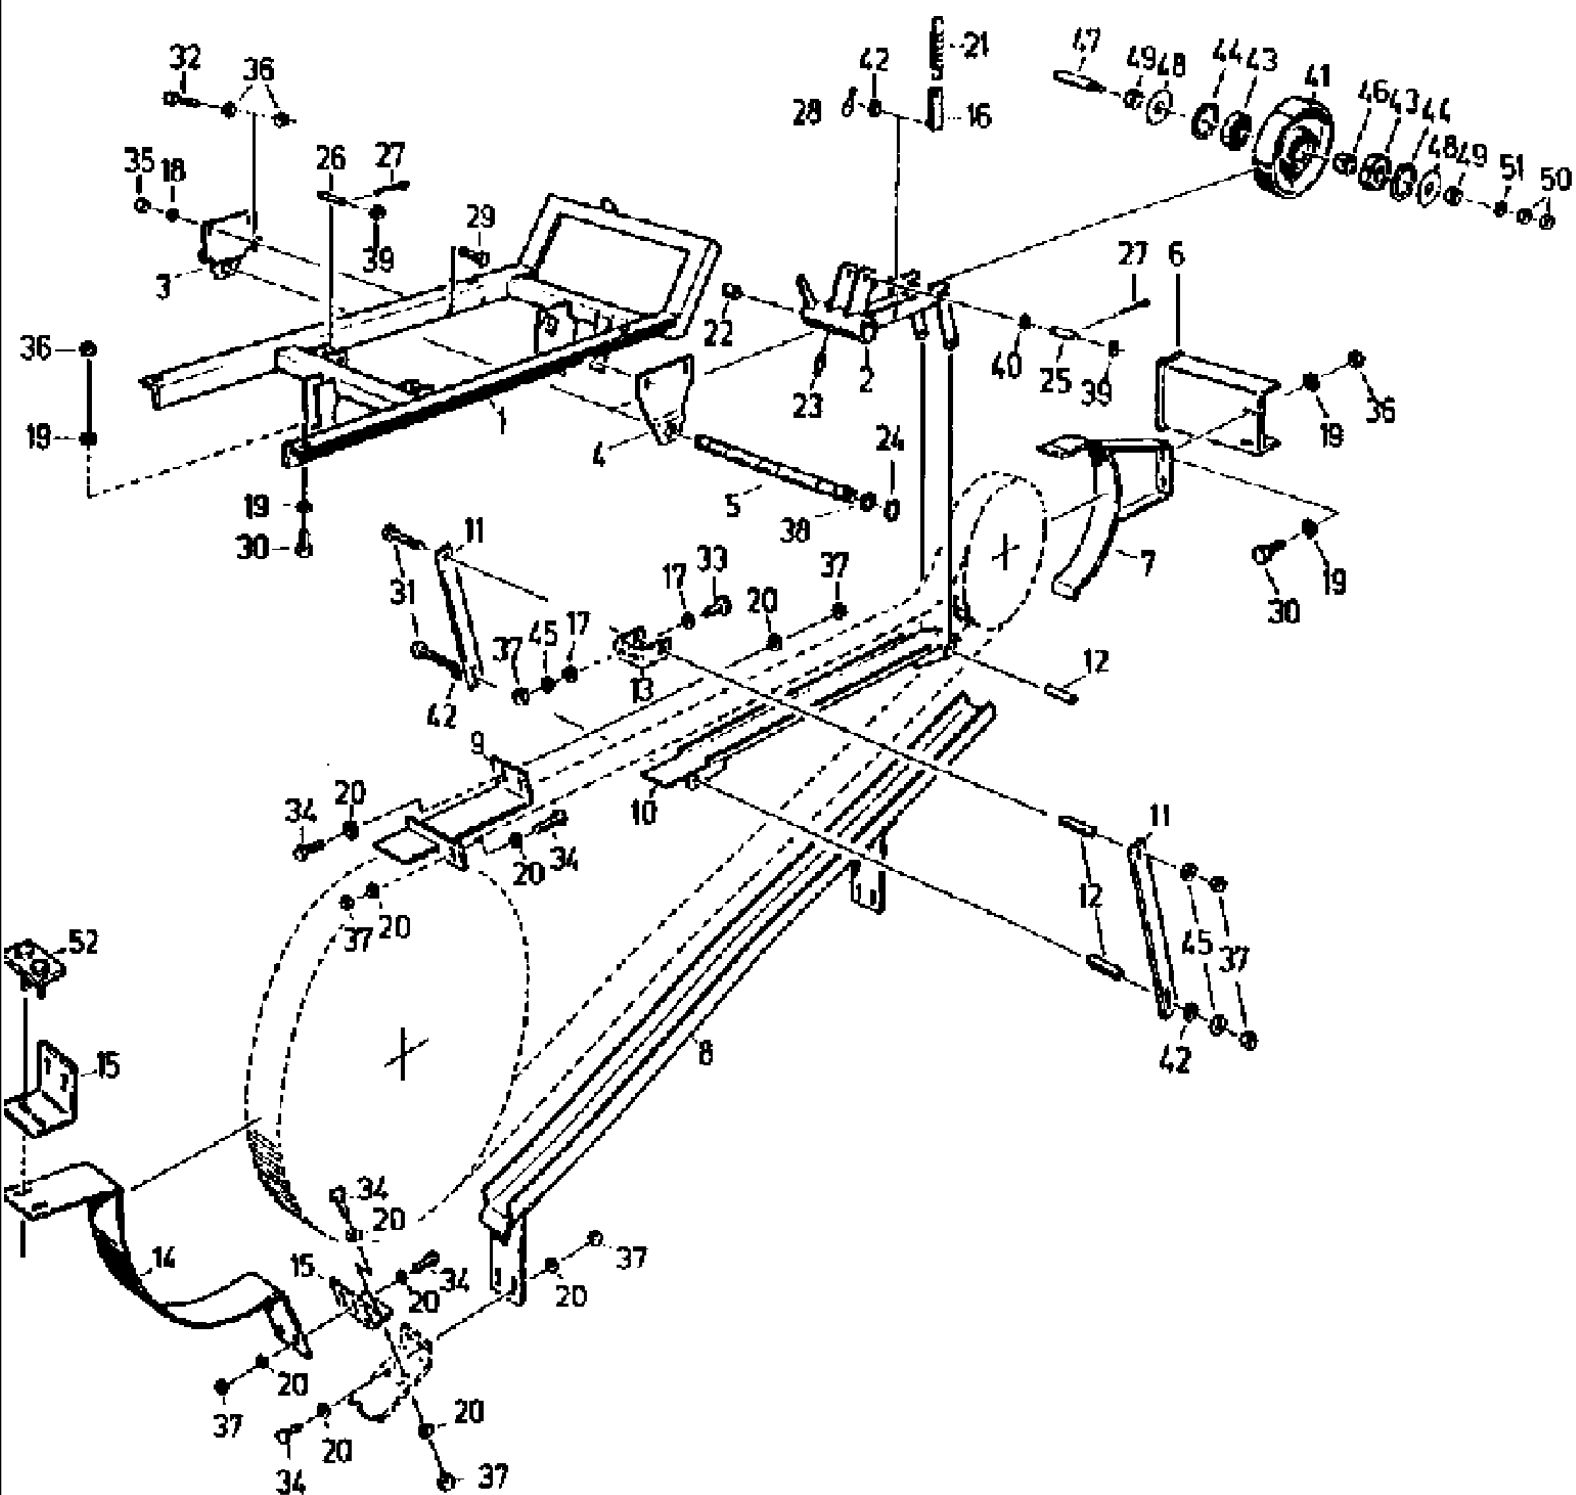

053 THRESHING GEAR CLUTCH

сылка	Номер детали	Кол-во	Описание
1	4270721540	1	FRAME,
2	4270721557	1	DIPPER, LEVER pivoted
3	4270721565	1	BEARING, SHIELD end
4	4270721612	1	BEARING,
5	4270712604	1	TUBE axle
6	4270721573	1	ADAPTER, piece
7	060168007	1	PROTECTOR,
8	4270721581	1	GUIDE, belt
9	4260694691	1	LANDSIDE, SURFACE bearing
10	4260694706	1	SHEET, rocker
11	4260694722	2	SHIN, strap
12	4250120240	3	SLEEVE,
13	4250120257	1	BEARING,
14	4270721620	1	BOW,
15	425128971	2	angle
16	061016313	1	STAY, strud
17	4260689114	2	WASHER,
18	9999853174	4	PLATE, LOCKING, washer, VSF B 12
19	9999853166	14	PLATE, LOCKING, washer, VSF B 10
20	9999853158	30	PLATE, LOCKING, washer, VSF B 8
21	9974881065	1	SPRING, TENSION, B5, 5 x 60 x 25
22	4241021230	2	BUSHING, sliding
23	003617056	1	NIPPLE, LUBE, M8 x 1, AM 8 x 1
24	9964917264	2	CIRCLIP, 40 x 1.6
25	9949864305	1	PIN, LARGE, bolt, B20 h11 x 70
26	9949865443	1	PIN, LARGE, bolt, B20 h11 x 60
27	9963950274	4	PIN, SPLIT (COTTER), 5 x 32
28	9963949424	1	PIN, SPLIT (COTTER), 2 x 16
29	006346666	4	BOLT, Hex, M12 x 30, 8.8, hex, M 12 x 30 -8.8
30	9933931123	4	BOLT, Hex, M10 x 30, 8.8, hex, M 10 x 30 -8.8
31	9932958745	3	SCREW, hex, M 8 x 90 -8.8
32	006344736	2	SCREW, hex, M 10 x 50 -8.8
33	9933929173	3	BOLT, Hex, M8 x 25, 8.8, hex, M 8 x 25 -8.8
34	9933959415	15	SCREW, hex, M 8 x 22 -8.8
35	337475	4	NUT, M12, CI 10, hex, M 12-8
36	100016	12	NUT, M10, CI 8,
37	006213830	20	NUT, hex, M 8-8
38	9965962171	6	WASHER, 42 x 60 x 3
39	006511204	4	WASHER, A 21
40	9965921372	2	WASHER, 22 x 36 x 5
41	4240029431	1	ROLLER, SHIFTER,
42	9960921633	3	WASHER, A 8,4
43	9902890441	2	BEARING, ball, 6205-RS
44	9961917787	2	RING snap, 52 x 2