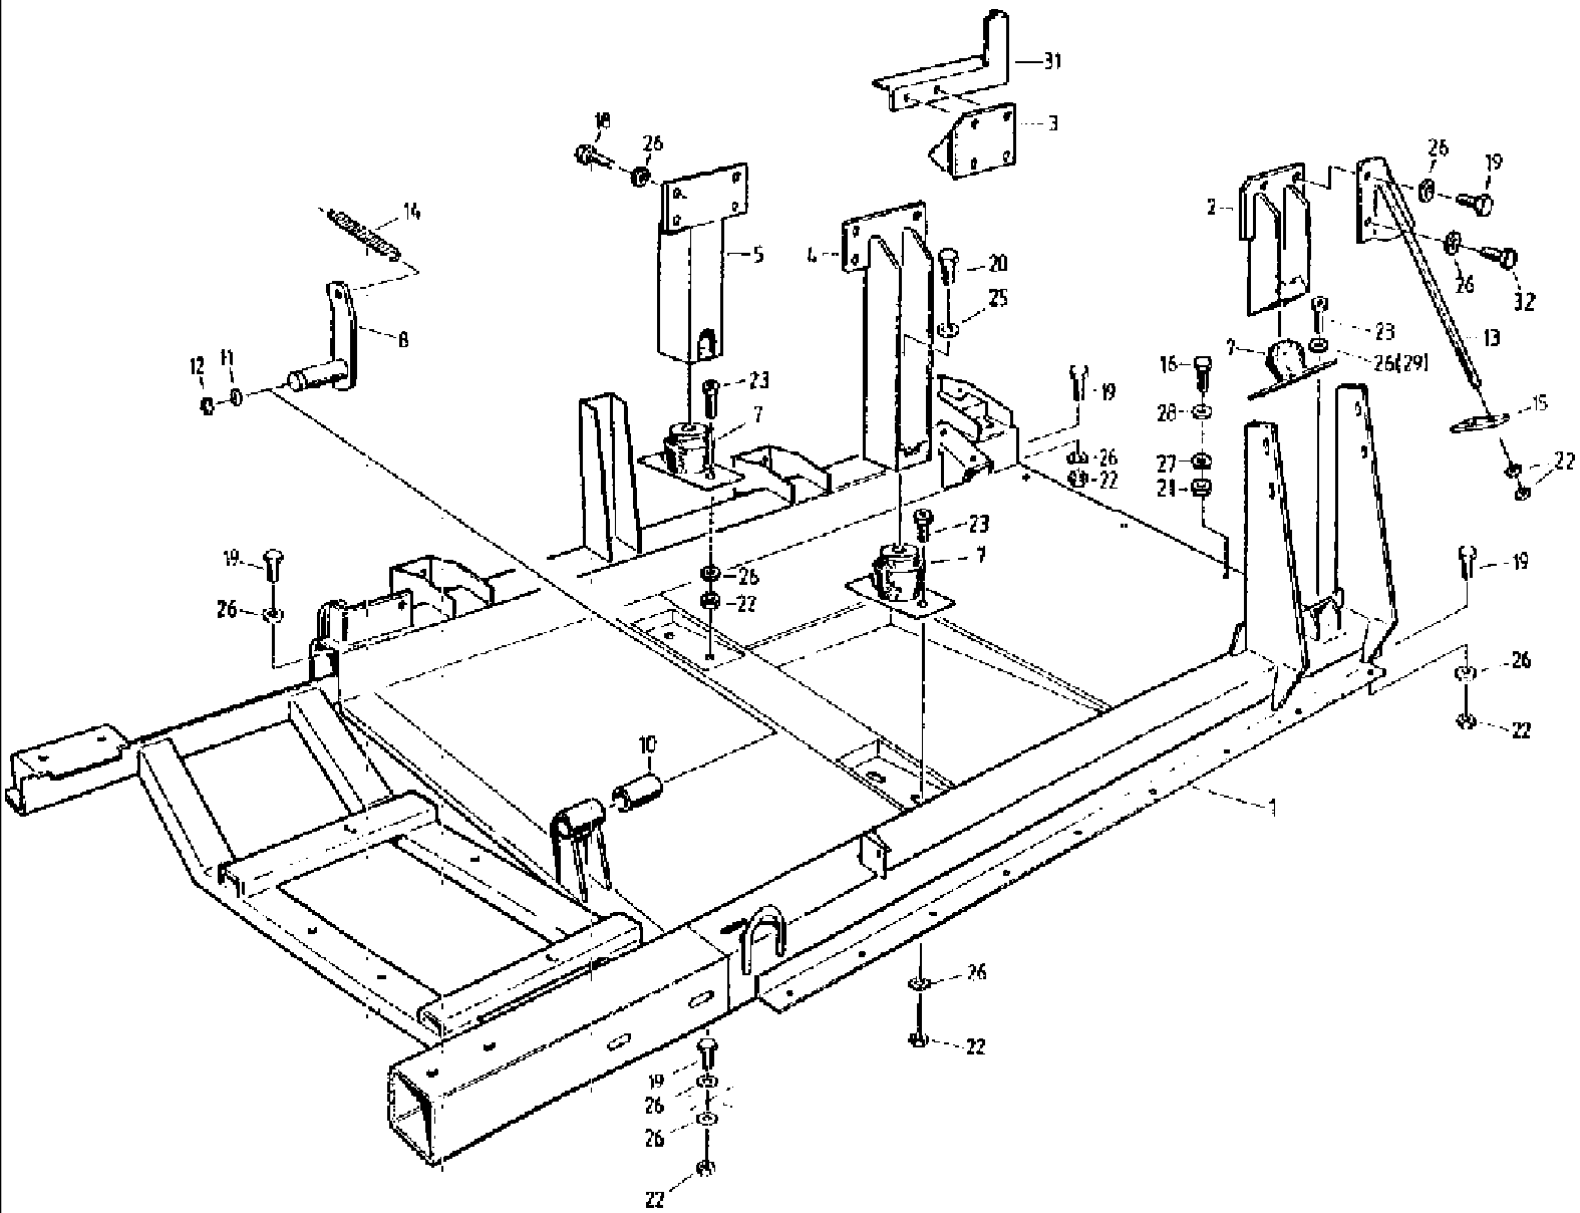

134 ENGINE MOUNT

134 ENGINE MOUNT

сылка	Номер детали	Кол-во	Описание
1	061024200	1	CROSSBAR, engine bracket
2	060142600	1	FASTENER, engine
3	060142633	1	FASTENER, engine
4	060142658	1	FASTENER, engine
5	060145388	1	FASTENER, engine
7	4240033950	4	DAMPER, HITCH, SPRING rubber
8	4270721210	1	LEVER, tensioning arm
10	4240030193	2	BUSHING,
11	003792133	7	SHIM, precision, 17 x 24 x 1.5
12	9964917143	1	CIRCLIP, 16 x 1
13	060141577	1	BAR, tie
14	9974976617	1	SPRING, TENSION, B2, 8 x 25 x 40 Aa
15	060142682	1	PROTECTION PLATE,
16	16043224	25	BOLT, Hex, M8 x 16, 8.8, Full Thd,
18	006347007	8	SCREW, hex, M12 x 45 -8.8
19	006346666	8	BOLT, Hex, M12 x 30, 8.8, hex, M12 x 30 -8.8
20	9934959141	4	SCREW, hex, M16 x 1, 5 x 30 -8.8
21	006213830	6	NUT, hex, M 8-8
22	337475	14	NUT, M12, CI 10, hex, M12-8
23	003794674	8	SCREW, cheese-head, M12 x 25 -8.8
25	9999853133	4	PLATE, LOCKING, washer, VSF M16
26	9999853125	29	PLATE, LOCKING, washer, VSF M12
27	9961920061	24	WASHER, SPRING, B8
28	9964962783	24	WASHER, B 8.4
29	003794682	4	PLATE, LOCKING, washer, VSF Z 12
31	060145402	1	RETAINER, arm
32	006247152	4	BOLT hex, M12 x 50 -8.8
33	061029840	1	HOOK, capstan