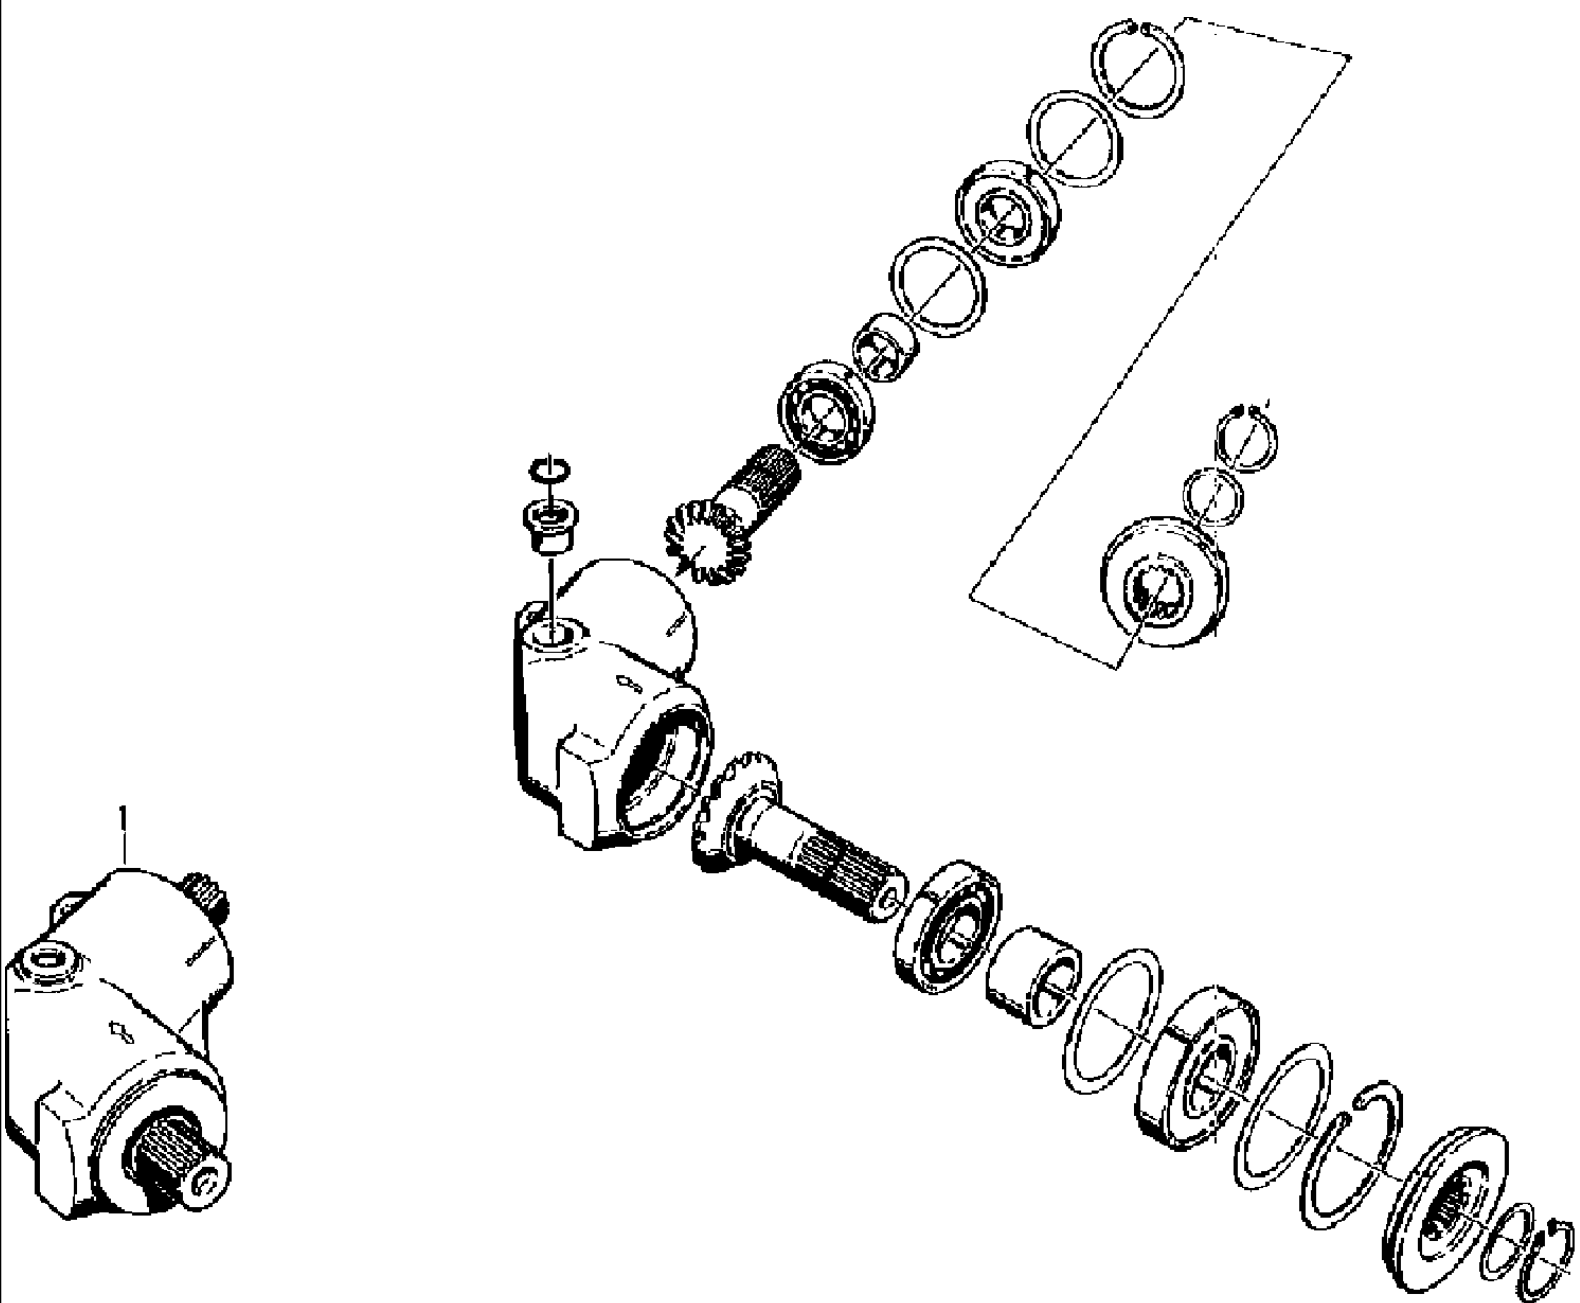

527 CASE IH COMBINE (1/99-12/99)

110 BEVEL GEAR TRAIN - ASCENDING AUGER, TOP

сылка	Номер детали	Кол-во	Описание
1	426068218	1	TRANSMISSION bevel wheel
1	060194275	1	GEAR, TRANSMISSION bevel wheel