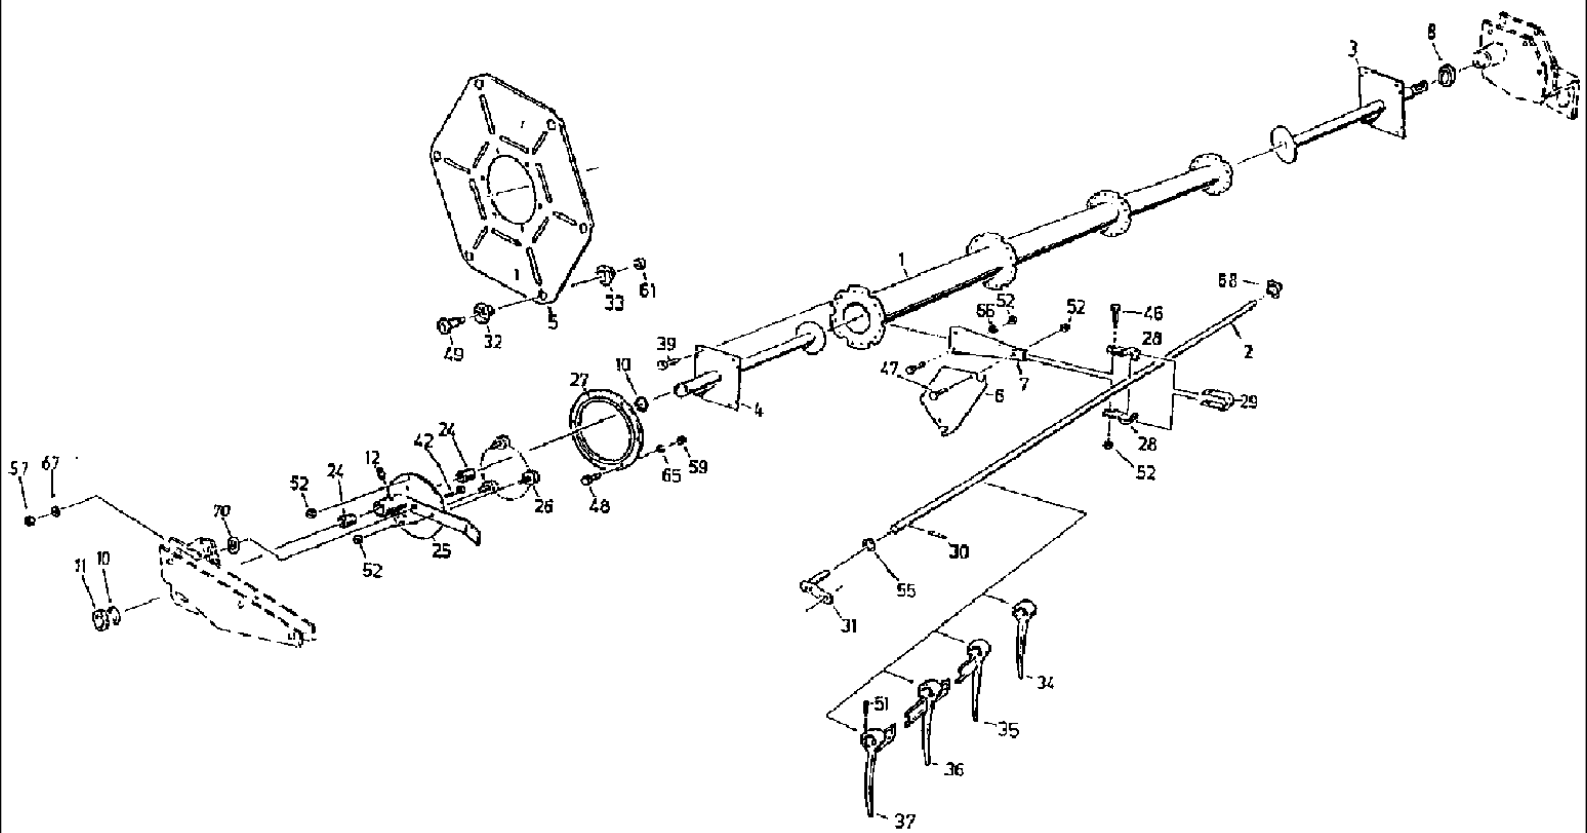

сылка	Номер детали	Кол-во	Описание
1	003780958	1	SHAFT, interm, 5.4m
1	060503770	1	SHAFT, interm, 6.0m
1	060503787	1	SHAFT, interm, 6.6m
2	003780982	6	SHAFT, HOLDER finger, 5.4m
2	060503801	6	SHAFT, HOLDER finger, 6.0m
2	060503818	6	SHAFT, HOLDER finger, 6.6m
3	060518012	1	SHAFT, 5.4m
3	060518020	1	SHAFT, 6.0m
3	060518020	1	SHAFT, 6.6m
4	03798733	1	shaft, 5.4m
4	03798733	1	shaft, 6.0m
4	060507075	1	SHAFT, 6.6m
5	060515991	1	BEARING, SHIELD end
6	060516002	6	BEARING, SHIELD end
7	003798700	24	ARM, reel
8	061041322	1	SPACER, disc
10	003798678	2	RING, LOCKING, washer
11	003798678	1	RING, LOCKING, adjusting
12	003617056	2	NIPPLE, LUBE, M8 x 1, AM 8 x 1
24	003798581	2	BEARING LINER, bush
25	060502302	1	SUPPORT, frame
26	060502310	3	SUPPORT, roller
27	003798557	1	ECCENTRIC, RING driving
28	003791390	48	BEARING (HALF), ARM reel
29	003791382	24	BEARING, plate
30	060502327	12	SPLIT PIN/SAFETY PIN,
31	003798540	6	ARM, crank
32	060502335	6	BEARING, TUBE spacer
33	060502343	6	BEARING, BEARING excentr.
34	003798524	12	FINGER, plastic
35	003798516	18	FINGER, FINGER plastic, g
36	003791366	234	FINGER, TINE plastic, 5.4m
36	003791366	276	FINGER, TINE plastic, 6.0m
36	003791366	300	FINGER, TINE plastic, 6.6m
37	003798508	18	FINGER, FINGER plastic, f
39	9933931123	8	BOLT, Hex, M10 x 30, 8.8, hex, M10 x 30 -8.8
42	994565836	1	BOLT round head, M12 x 35 -8.8
46	006344736	24	SCREW, hex, M10 x 50 -8.8
47	006344037	46	BOLT, Hex, M10 x 25, 8.8, hex, M10 x 25 -8.8
48	120104	6	SCREW, Hex, M8 x 20, 8.8,
49	030202351	6	BOLT bearing
51	003791374	294	SCREW, fillster-head, 5.4m
51	003791374	324	SCREW, fillster-head, 6.0m
51	003791374	348	SCREW, fillster-head, 6.6m