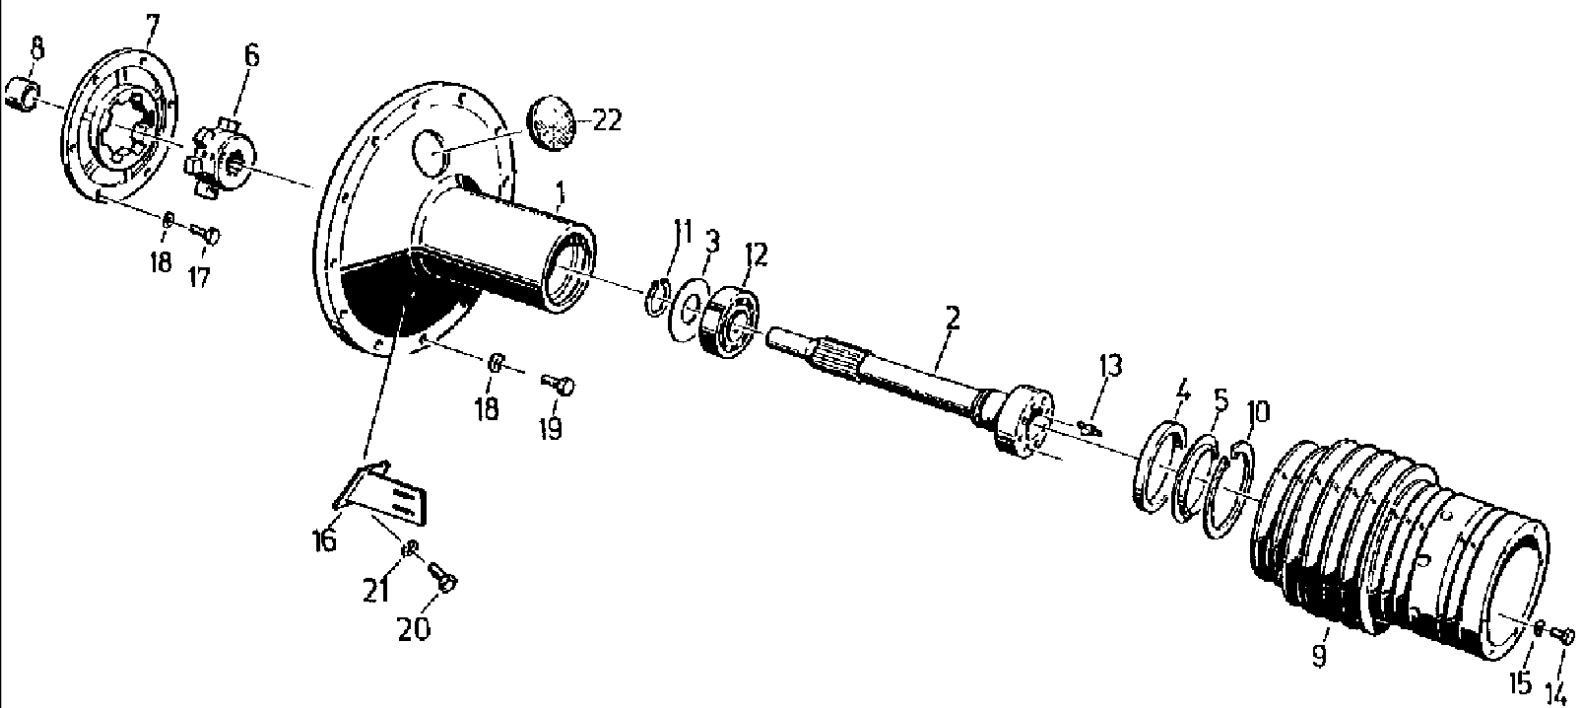

131 ENGINE OUTPUT MEMBER

527 CASE IH COMBINE (1/99-12/99)

131 ENGINE OUTPUT MEMBER

сылка	Номер детали	Кол-во	Описание
1	060141497	1	BELL HOUSING,
2	061024008	1	SHAFT, flanged
3	020939457	1	SEAL WASHER,
4	020939465	1	BUSHING,
5	4221611576	1	COVER,
6	060503633	1	GEAR, WHEEL, hub star ke
7	060503096	1	COUPLING, FLEXIBLE, element
8	061040898	1	bush
9	061013167	1	PULLEY,
10	9964917947	1	CIRCLIP, 130 x 4
11	9964917344	1	CIRCLIP, 60 x 2
12	003792760	1	BEARING, self-aligning roller, 22212
13	03640746	1	NIPPLE, LUBE, 45с, M8 x 1, BM 8 x 1
14	9933932028	8	BOLT, Hex, M12 x 35, 8.8, hex, M 12 x 35 -8.8
15	006501557	8	WASHER, SPRING, B 12
16	061013497	1	RETAINER,
17	060506306	8	SCREW, hex, 3/8"-16 UNC x32
18	9961920004	20	WASHER, SPRING, B10
19	003798644	12	SCREW, hex, 3/8"-16UNC x25
20	16043224	2	BOLT, Hex, M8 x 16, 8.8, Full Thd,
21	9999853117	2	PLATE, LOCKING, washer, VSF M 8
22	4240033942	1	COVER,