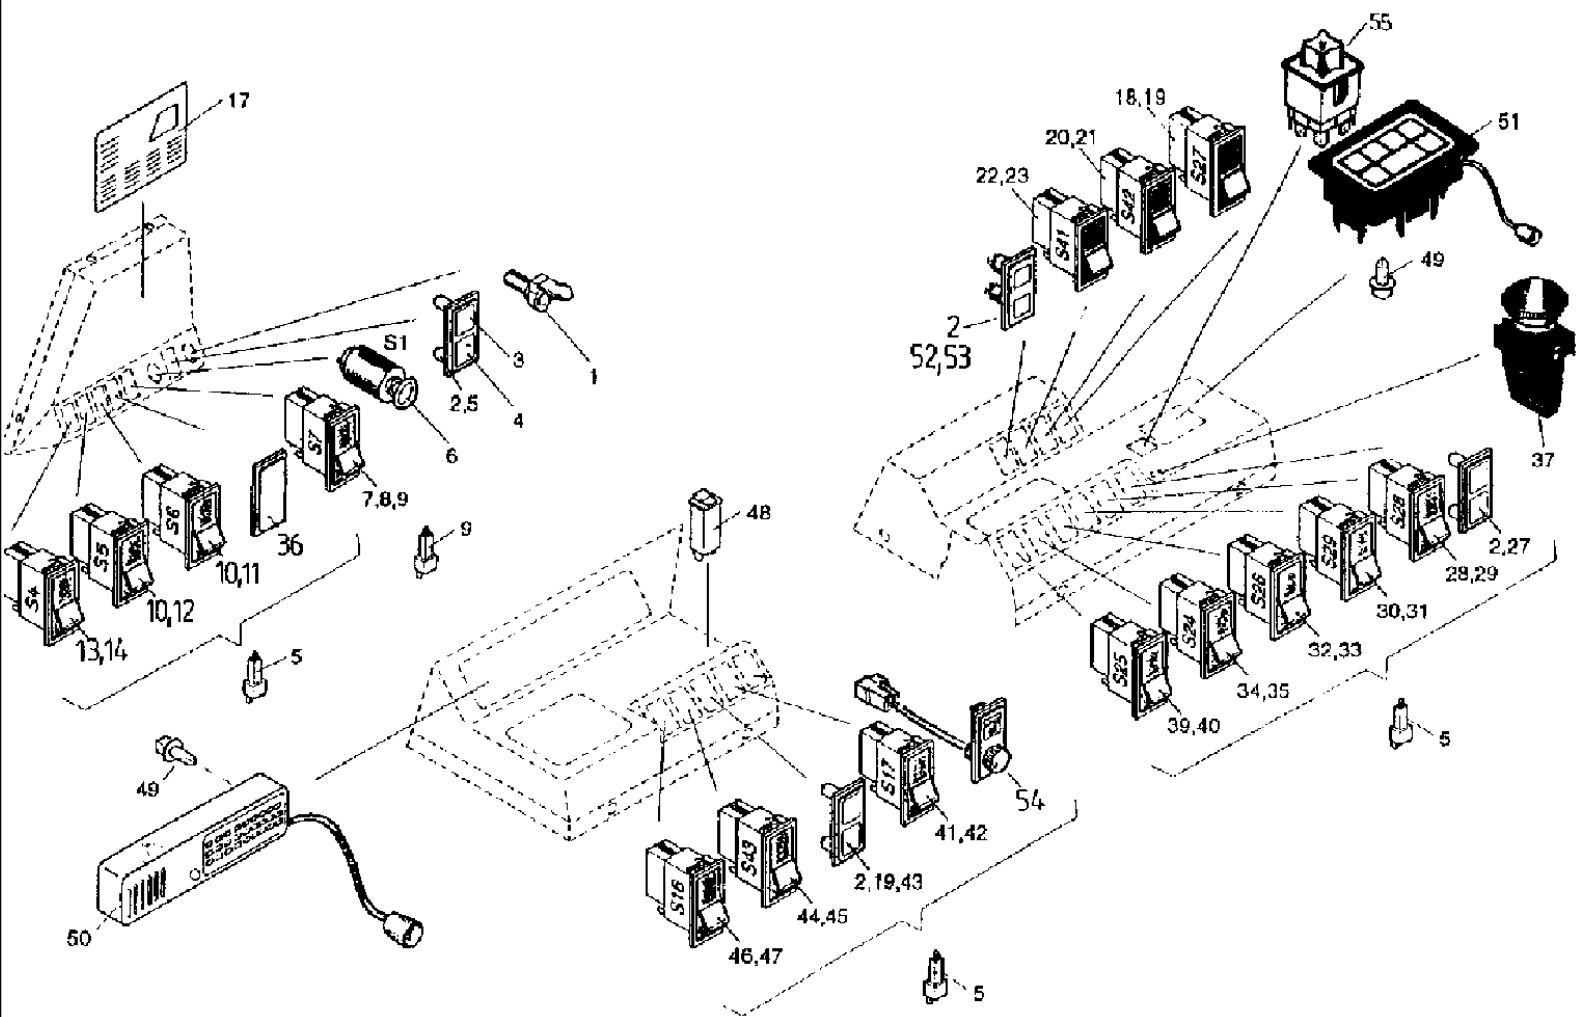

100 ELECTRICAL EQUIPMENT, CONTROL CONSOLE I

сылка	Номер детали	Кол-во	Описание
1	003790541	1	SOCKET, Plug
2	060167816	4	LAMP tell-tale
3	060157832	1	INSERT, switch, ge
4	060157840	1	INSERT, switch, gn
5	9019059903		BULB, n.B.
6	9019636002	1	PUSH BUTTON, SWITCH heater-starter
7	060157711	1	SWITCH, toggle
8	060157824	1	SWITCH, insert
9	9019059897		BULB, n.B.
10	060157777	2	SWITCH, toggle
11	060504980	1	SYMBOLS, INSERT switch
12	060160354	1	HOLDER, INSERT switch
13	060157744	1	SWITCH, toggle
14	060160338	1	SYMBOLS, INSERT switch
17	061033105	1	DECAL,
18	060512714	1	SWITCH, toggle
19	060157881	2	HOLDER, INSERT switch
20	060157744	1	SWITCH, toggle
21	060502384	1	HOLDER, INSERT switch
22	060157744	1	SWITCH, toggle
23	060160401	1	HOLDER, INSERT switch
27	061021288	1	SYMBOLS, INSERT switch
28	060157728	1	SWITCH, toggle
29	061010398	1	SYMBOLS, INSERT switch
30	060157728	1	SWITCH, toggle
31	060506250	1	CLUSTER, INSTRUMENT, INSERT switch
32	060157703	1	SWITCH, toggle
33	060160313	1	CONNECTION, ELECTRIC, INSERT switch
34	060157736	1	SWITCH, toggle
35	060160305	1	SYMBOLS, INSERT switch
36	003793368	1	SHROUD,
37	060508461	1	SWITCH, BUTTON push
39	060157785	1	SWITCH, toggle
40	060160346	1	SYMBOLS, INSERT switch
41	060157728	1	SWITCH, toggle
42	060157865	1	HOLDER, INSERT switch
43	060157873	1	SYMBOLS, INSERT switch
44	060150442	1	SWITCH toggle
45	060502376	1	HOLDER, INSERT switch
46	060157703	1	SWITCH, toggle
47	060157857	1	HOLDER, INSERT switch
48	9999849998	1	AUTOM. CIRCUITBREAKER, RELEASE overload
49	060507565		BULB, n.B.
50	060533487	1	INDICATOR, UNIT display