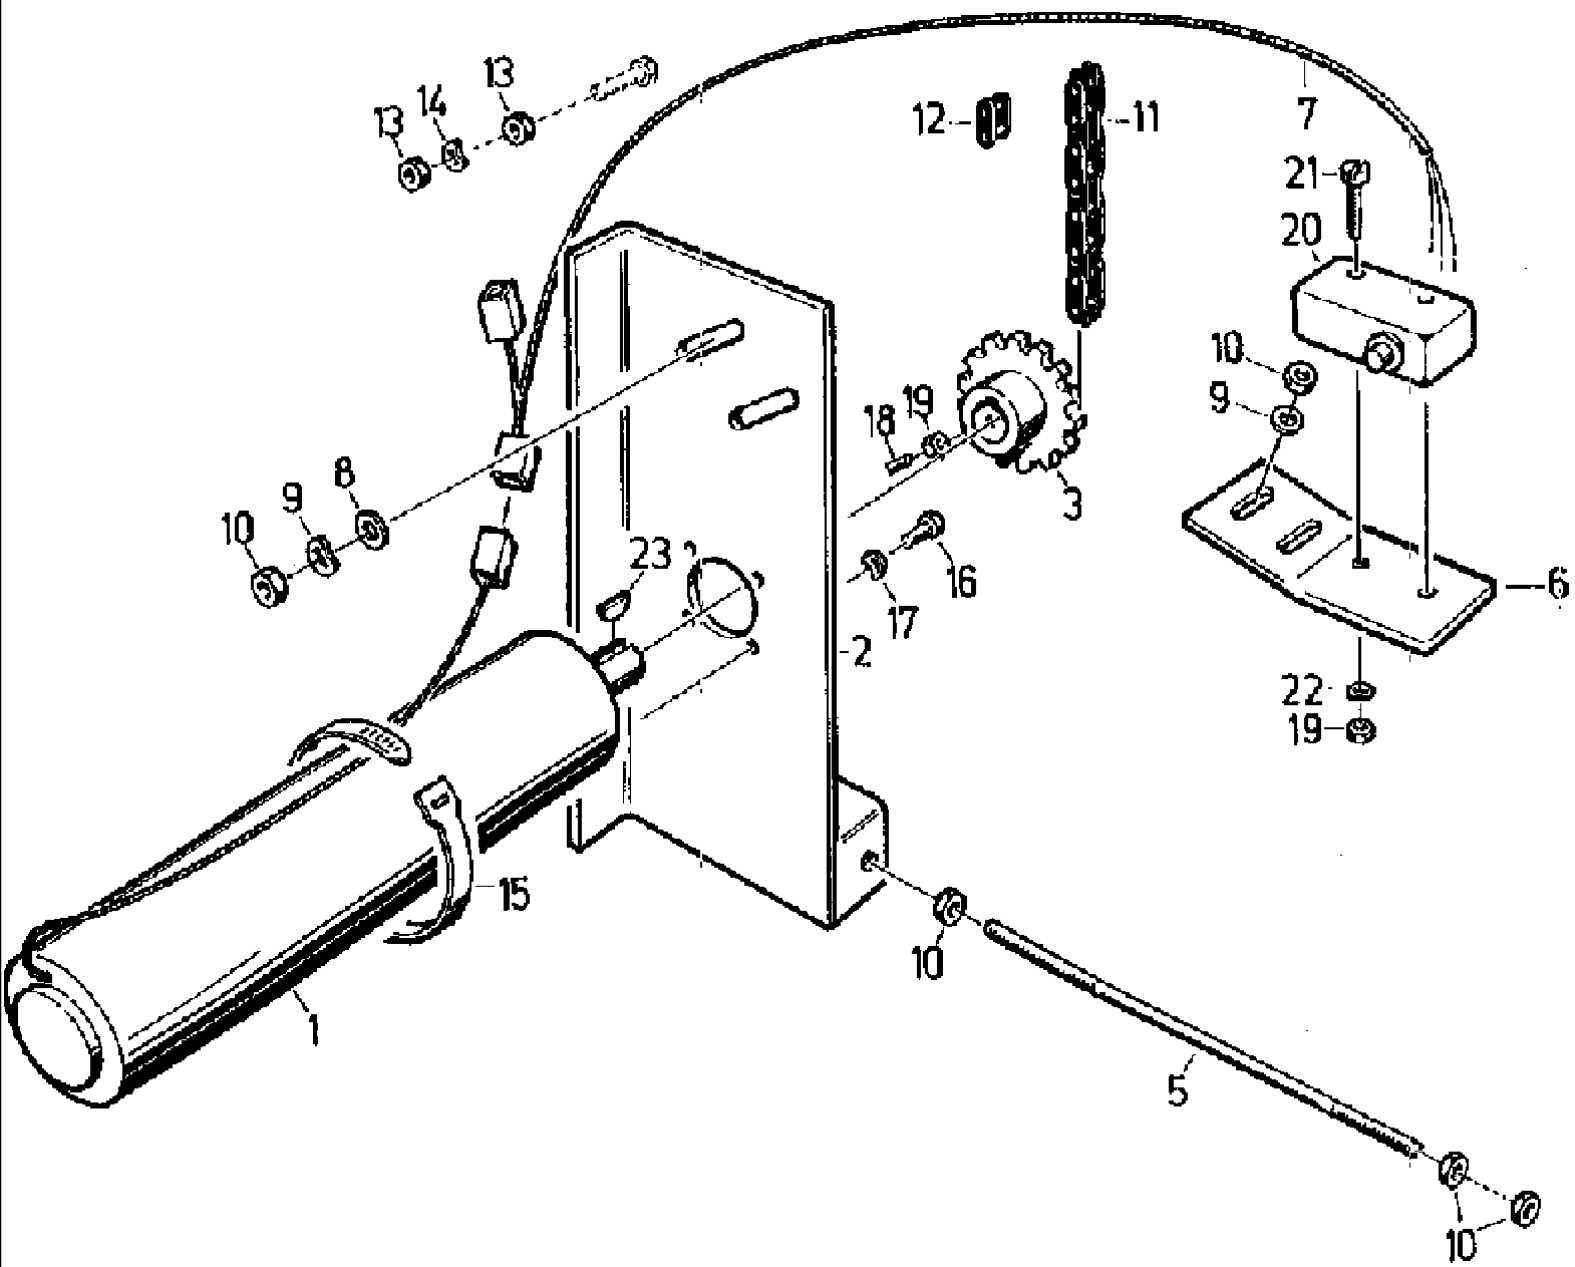

055 CYLINDER CONTROL

сылка	Номер детали	Кол-во	Описание
1	4254137696	1	MOTOR, ELECTRIC, DC, GR 53 x 58 PLG 52,0
2	4260715608	1	FASTENER, support
3	4260702845	1	DRIVE SPROCKET,
5	4260715585	1	HOOK, spindle
6	060203591	1	ANGLE BAR,
7	060030601	1	LINE, lead
8	4260689114	2	WASHER,
9	9961920061	4	WASHER, SPRING, B 8
10	006213830	8	NUT, hex, M 8-8
11	003783743	1	CHAIN (AGRICULTURE), roll, 08 B-1 x 77 B
12	9917905468	1	LINK, chain, E 08 B-1
13	006213734	2	NUT, hex, M 6-8
14	9961919927	1	WASHER, SPRING, B 6
15	9019973091	1	BAND cable, 280 lg.
16	9933928980	4	SCREW, hex, M 5 x 12 -8.8
17	9961919902	4	WASHER, SPRING, B 5
18	9947940311	1	PIN, set, M4 x 10-14H
19	9950895496	3	NUT, hex, M 4-8
20	9019974252	1	INDICATOR, microswitch, B 1.D1
21	9936938955	2	SCREW, cheese-head, M 4 x 25 -5.8
22	9961919896	2	WASHER, SPRING, B 4
23	060153170	1	SPRING, KEY woodruff, 4 x 6.5