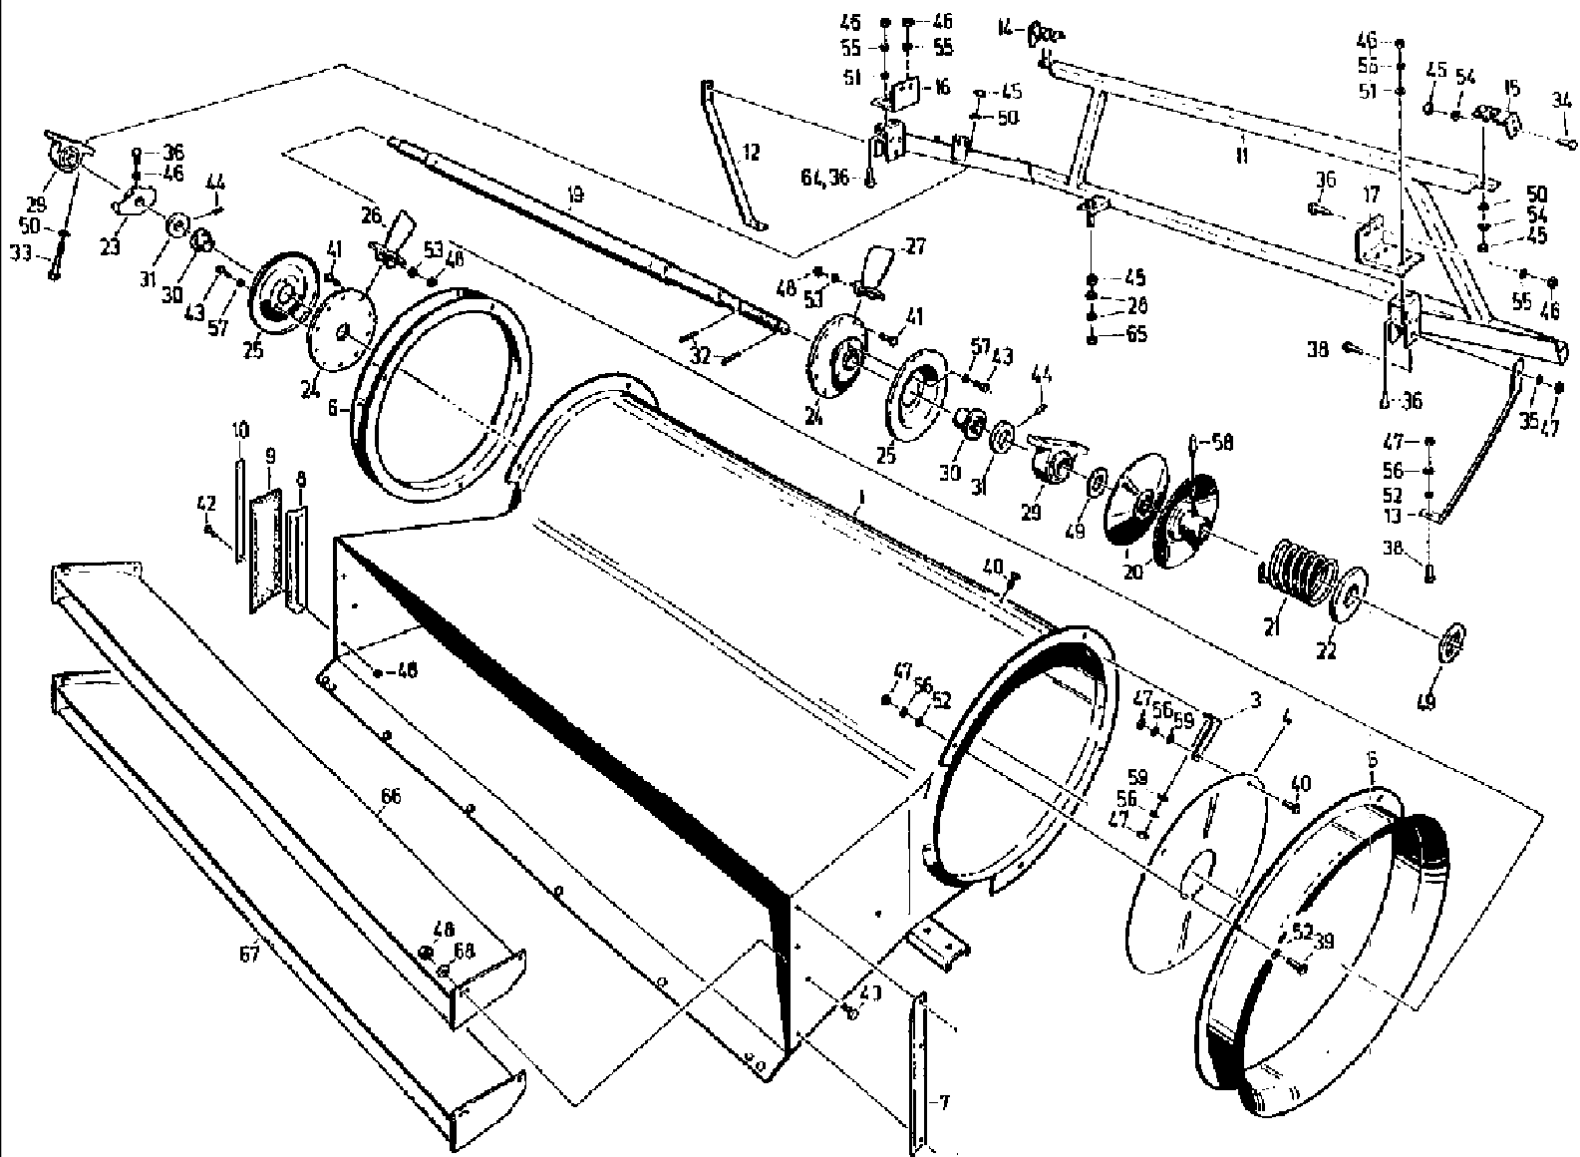

038 CLEANING FAN

сылка	Номер детали	Кол-во	Описание
1	4270720837	1	CASE,
2	4270720798	1	PROFILE, stream
3	4240049476	8	STAY, brace
4	4240049468	2	WASHER,
5	4270720886	1	JET, g
6	4270720894	1	JET, f
7	4270720974	1	ANGLE, g
8	4270720982	1	ANGLE, f
9	4270720958	2	JOINT, RUBBER, seal
10	4270720966	2	RAIL,
11	4270720900	1	FRAME,
12	4270720845	1	SUSPENSION BLOCK, f
13	4270720853	1	SUSPENSION BLOCK, g
14	4270720925	1	GUIDE, LEVERS, bracket, f
15	4270720917	1	GUIDE, LEVERS, bracket, g
16	060183047	1	STOP, f
17	4270720933	1	STOP, g
19	4247057871	1	TUBE, SHAFT rotaring
20	4240028592	2	HALF-ROLLER, PULLEY half
21	4221622796	1	SPRING, COMPRESSION,
22	4240028607	1	CUP, SPRING, retainer
23	4260690181	1	WASHER,
24	4270720804	2	HUB,
25	4270720812	2	COVER,
26	4240053817	10	PADDLE, blade, f
27	4240053833	10	FIN, blade, g
28	9999853125	4	PLATE, LOCKING, washer, VSF M 12
29	060518166	2	BEARING, pedestal, SW 40 U
30	9903948877	2	PIN, ROLL, SLEEVE adapter, H 2310
31	9964918378	2	RING, LOCKING, adjusting, A 45
32	9967942246	2	SPLIT PIN/SAFETY PIN, 8 x 55
33	9932932447	4	SCREW, hex, M 12 x 90 -8.8
34	9933931863	4	SCREW, Hex, M12 x 25, 8.8, hex, M 12 x 25 -8.8
35	9999853158	4	PLATE, LOCKING, washer, VSF B 8
36	006344037	9	BOLT, Hex, M10 x 25, 8.8, hex, M 10 x 25 -8.8
38	9933929173	4	BOLT, Hex, M8 x 25, 8.8, hex, M 8 x 25 -8.8
39	9933930694	8	SCREW, hex, M 8 x 20 -8.8
40	16043224	18	BOLT, Hex, M8 x 16, 8.8, Full Thd,
41	006338713	20	SCREW, hex, M 6 x 25 -8.8
42	86508568	6	SCREW, Hex, M6 x 16, 8.8,
43	86977726	14	BOLT, Hex, M6 x 12, 8.8,
44	003782357	2	PIN, BOLT stud, M 10 x 12
45	337475	14	NUT, M12, CI 10, hex, M 12-8
46	100016	9	NUT, M10, CI 8,