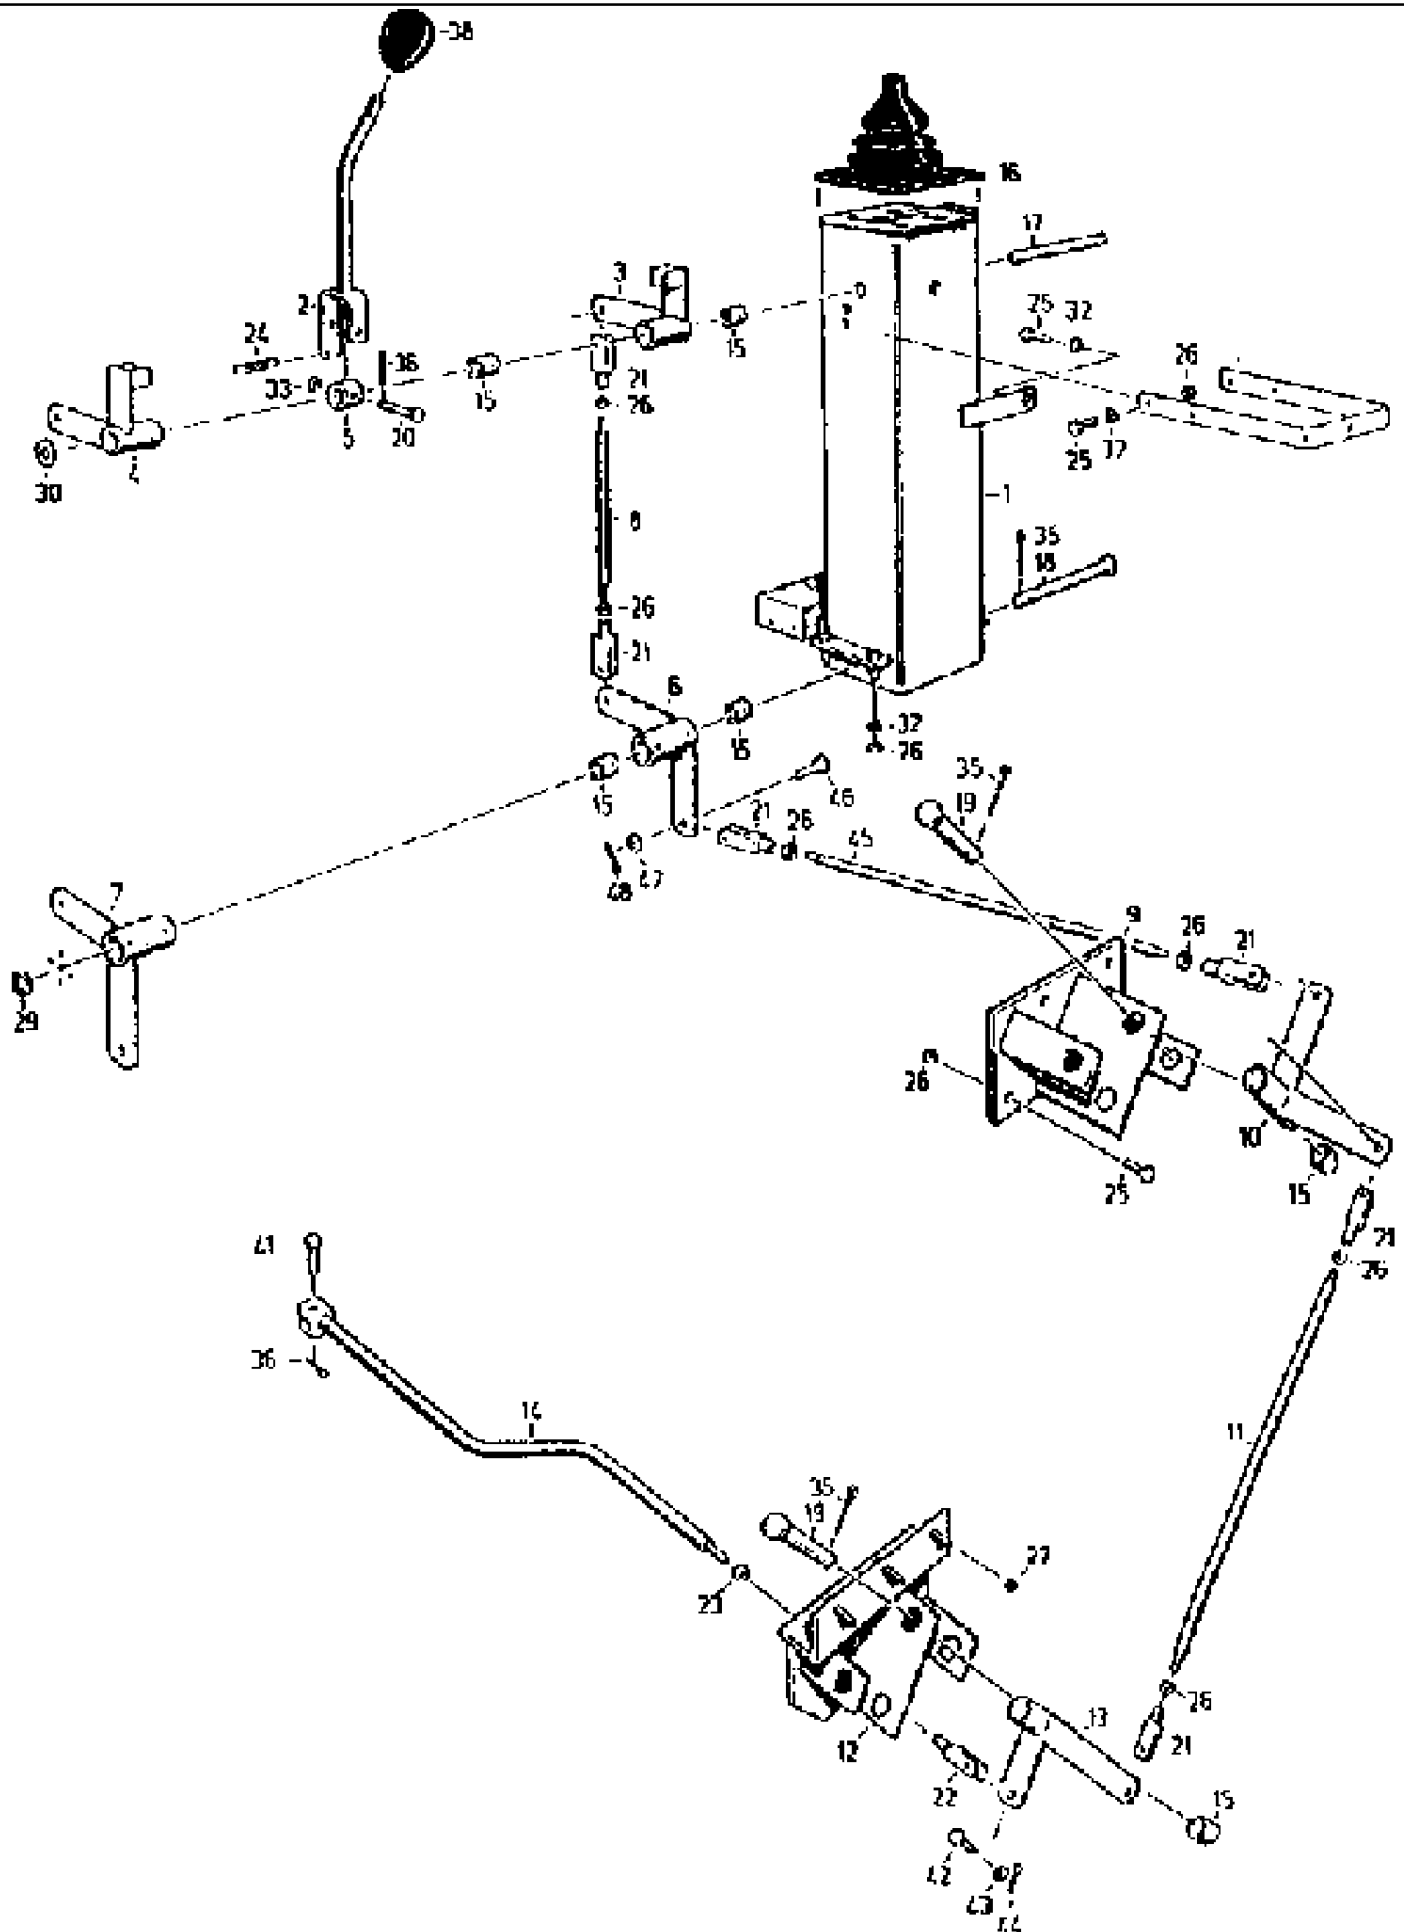

080 GEAR BOX-S

сылка	Номер детали	Кол-во	Описание
1	061028856	1	STANCHION, pillar
2	061028993	1	SPEED CHANGE LEVER,
3	061028768	1	LEVER,
4	061028792	1	LEVER,
5	4260696146	1	RING,
6	061028807	1	LEVER,
7	061028823	2	LEVER,
8	061029045	4	ROD,
9	061028897	1	RETAINER,
10	061028880	2	LEVER,
11	061028977	2	ROD,
12	061028952	1	RETAINER,
13	061028936	2	LEVER,
14	061029100	2	ROD,
15	4240030193	16	BUSHING,
16	061037664	1	BELLOWS,
17	060069631	1	PIN, LARGE, bolt
18	9949864957	1	PIN, LARGE, bolt, B16 h11 x 110 x 104
19	9949864965	4	PIN, LARGE, bolt, B16 h11 x 65 x 59
20	9949862971	1	PIN, LARGE, bolt, B6 h11 x 45 x 40
21	9969883265	12	CRADLE, HEAD fork, G8 x 32
22	9969883232	2	CRADLE, HEAD fork, G10 x 40
23	100016	2	NUT, M10, CI 8,
24	006735493	1	SPRING, TENSION, B1, 2 x 13 x 10 Aa2
25	120104	8	SCREW, Hex, M8 x 20, 8.8,
26	006213830	23	NUT, hex, M 8-8
27	86629542	3	NUT, LOCK, M8 x 1.25, CI 8,
29	9960922353	1	WASHER, A 17
30	006625703		WASHER, precision, 16 x 22 x 0.5
32	9999853158	8	PLATE, LOCKING, washer, VSF B8
33	9960919856	1	WASHER, 6.6
35	006402361	5	PIN, SPLIT (COTTER), 4 x 25
36	9963949297	3	PIN, SPLIT (COTTER), 1.6 x 12
38	001320315	1	KNOB,BALL, handle, C 50 FS
41	060150256	2	PIN, LARGE, bolt, B6 h11 x 35 x 31
42	9949863072	2	PIN, LARGE, bolt, B10 h11 x 30 x 24
43	9960921787	2	WASHER, A 10.5
44	003780113	2	PIN, SPLIT (COTTER), 3.2 x 22
45	061029510	2	ROD,
46	9949864973	8	PIN, LARGE, bolt, B8 h11 x 25 x 20
47	9960921633	8	WASHER, A 8.4
48	9963949336	8	PIN, SPLIT (COTTER), 2 x 12