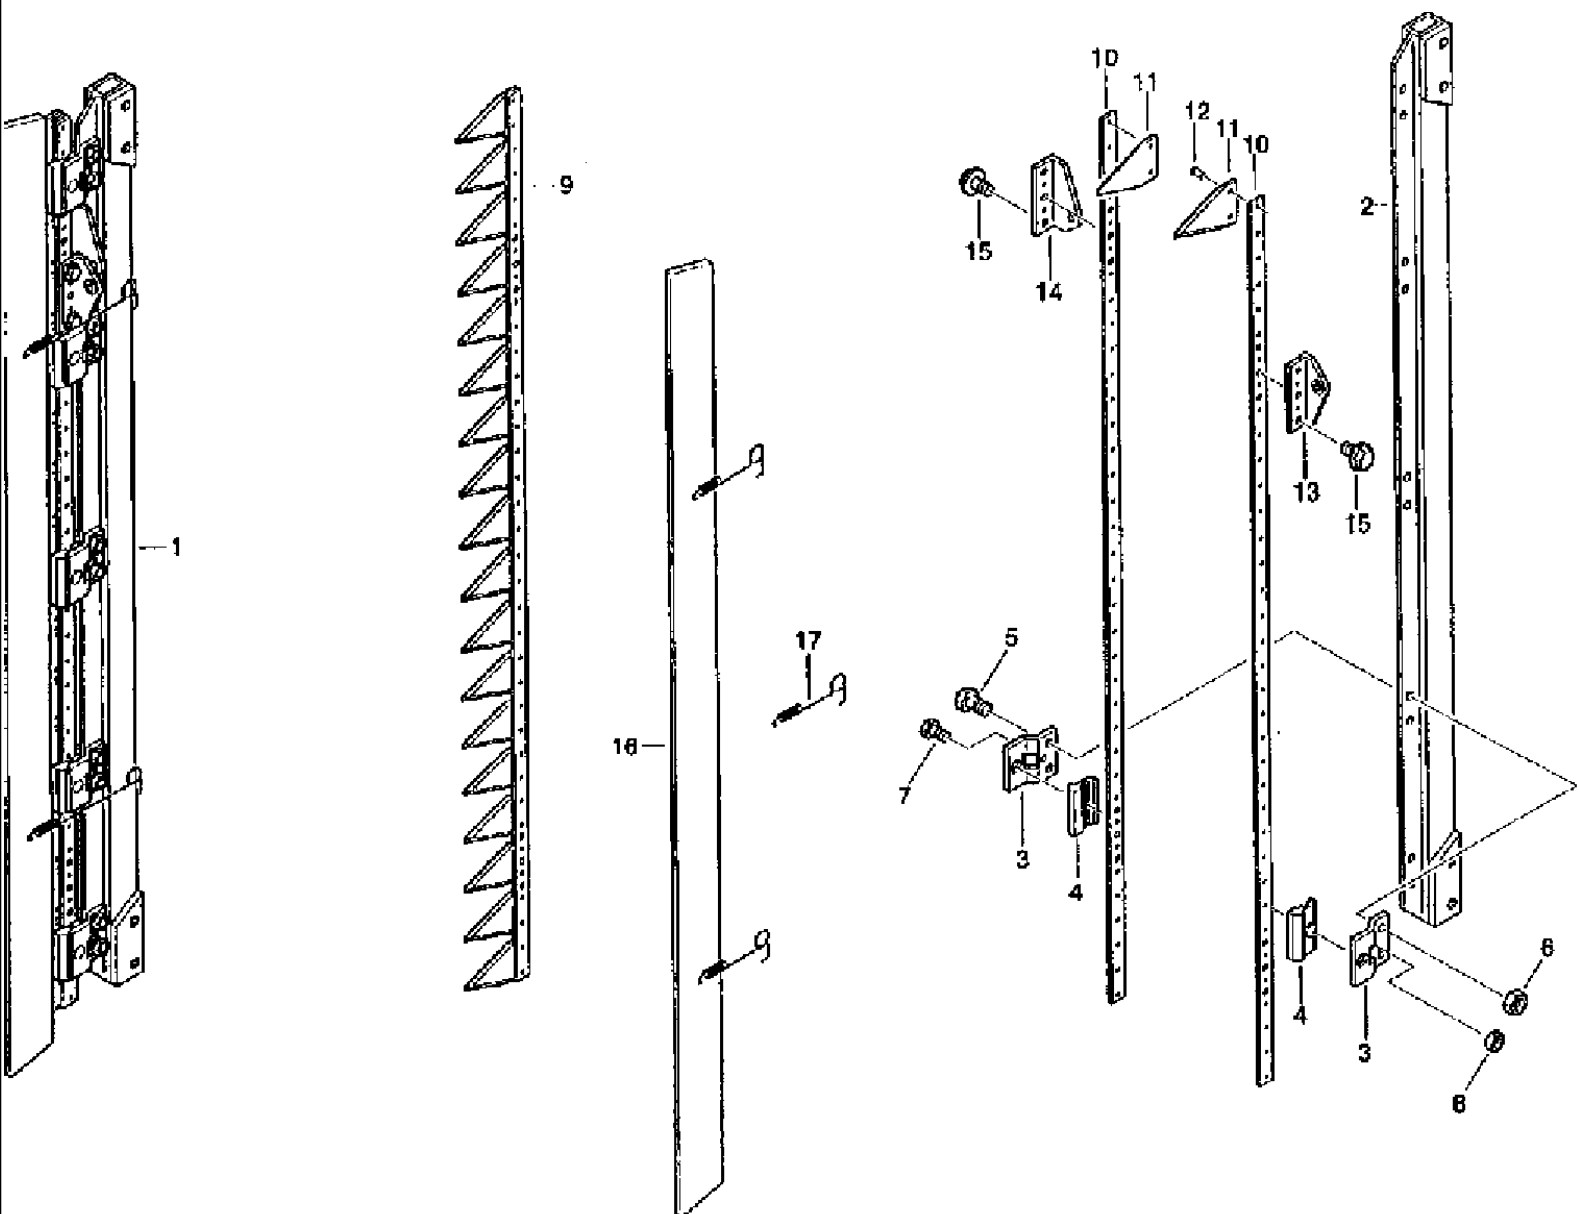

023 CUTTERBAR

сылка	Номер детали	Кол-во	Описание
1	03266187	1	KNIFE ASSY, cutterbar
2	03266195	1	BAR,
3	03266201	10	GUIDE, HOLDER knife
4	03266218	10	PLATE, KNIFE GUIDE,
5	06335358	10	SCREW, hex, M 10 x 25
6	100037	10	NUT, M10 x 1.5, CI 8,
7	03272956	5	SCREW, hex, M 8 x 20
8	03266105	5	NUT, LOCK, lock, M 8
9	03266226	2	BLADE, ASSEMBLY knife
10	03266234	2	BAR, BACK knife
11	03266242	36	KNIFE SECTION,
12	03266523	72	RIVET, countersunk, 6 x 15
13	03266250	1	HEAD, KNIFE, front
14	03266267	1	HEAD, KNIFE, rear
15	03266113	4	SCREW, locking
16	03266275	1	PROTECTOR, knife
17	03266283	2	SPRING, COIL, tension