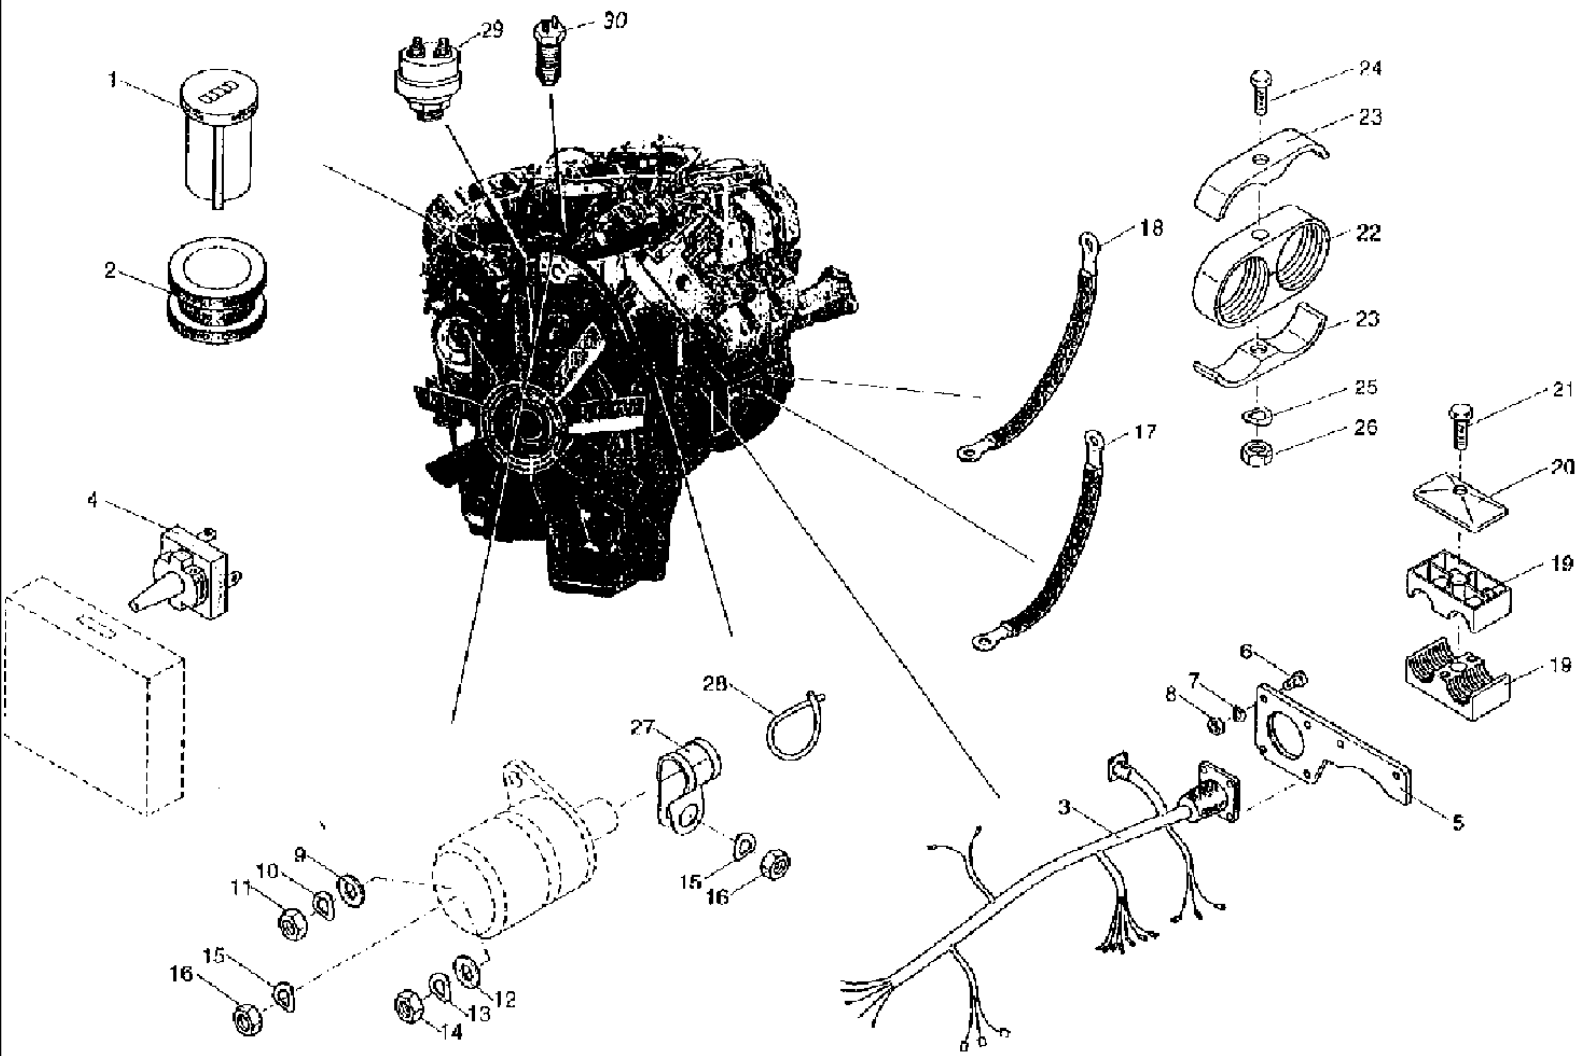

сылка	Номер детали	Кол-во	Описание
1	003785167	1	HOURMETER,
2	060506025	1	HOLDER, dampening
3	061068750	1	HARNESS, cable
4	060503297	1	SENSOR, cooling water level
5	061032981	1	RETAINER, pin
6	9936938578	4	SCREW, cheese-head, M4 x 16 -5.8
7	9961919896	4	WASHER, SPRING, B4
8	9950895496	4	NUT, hex, M4-8
9	9960921633	1	WASHER, A 8.4
10	9961920061	1	WASHER, SPRING, B8
11	006213830	1	NUT, hex, M8-8
12	9960921457	1	WASHER, A 4.3
13	9961919896	1	WASHER, SPRING, B4
14	9950895496	1	NUT, hex, M4-8
15	9961919902	2	WASHER, SPRING, B5
16	006213478	2	NUT, hex, M5-8
17	4254126724	1	CABLE, LEAD ground
18	9922875301	1	SHIN, LINE connection
19	060505418	2	CIRCLIP, 214/14 PP
20	006646242	1	COVER, plate, GD 2 D
21	060505426	1	SCREW, hex, AS-2D
22	060504788	2	CLAMP, double, LNG3 14/14 PP
23	060505387	4	COVER, plate, DPL 3
24	006341485	2	SCREW, hex, M8 x 35 -8.8
25	9960920061	2	WASHER spring, B 8
26	006213830	2	NUT, hex, M 8-8
27	060503922	1	CLAMP, pipe, 1.25 x 15 -W1
28	060503303	10	CABLE, band, PLT-2M-30
29	060520964	1	TRANSMITTER, oil pressure
30	060512056	1	SENDER, TEMPERATURE, SWITCH oil pressure