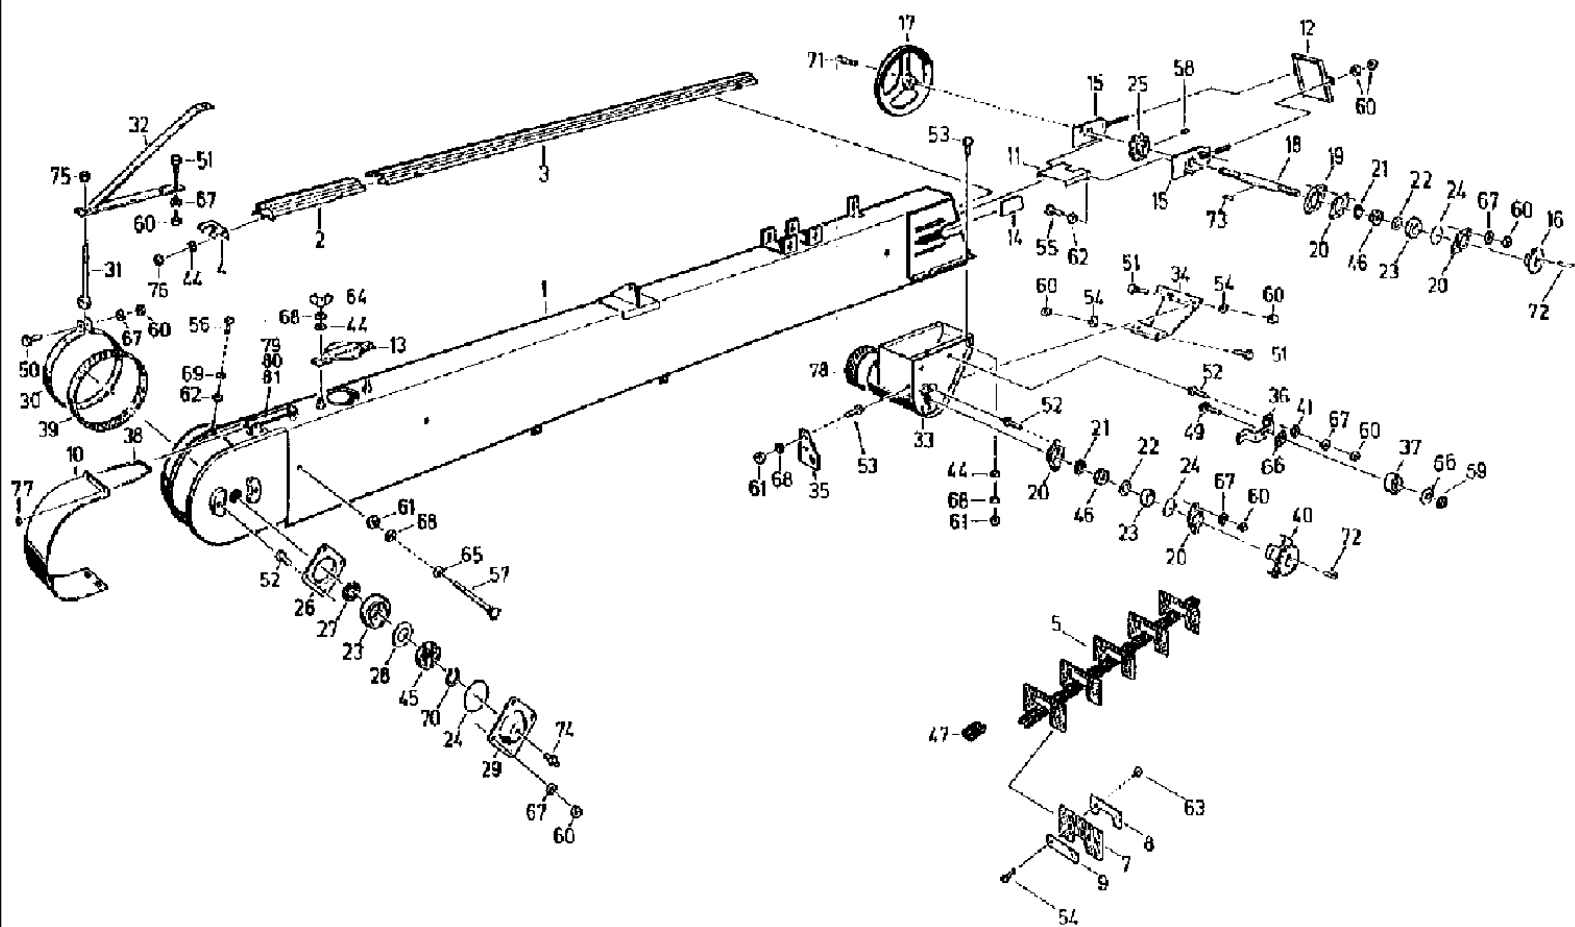

041 EAR ELEVATOR

041 EAR ELEVATOR

сылка	Номер детали	Кол-во	Описание
1	4270722687	1	CAGE, channel
2	4260711524	1	RAIL, guide
3	4260711532	1	RAIL, guide
4	4260711540	1	GUIDE,
5	4221624693	1	CHAIN, ELEVATOR,
7	4221624708	36	DRIVE DOG,
8	4221624724	36	BLOCK, shim
9	4260711284	36	BLOCK, shim
10	4260711766	1	FLAP,
10	060201235	1	FLAP, Ш 3 mm
11	4221624580	1	PLATE, LARGE, HEAD rail
12	4260694964	1	COVER,
13	4260688958	1	COVER,
14	4221623973	2	COVER, PROTECTIVE,
15	4260694997	2	SPOOL, valve
16	060168257	1	PINION, sprocket, 15 Z
17	4260695008	1	GROOVED PULLEY, v-belt
18	060168304	1	SHAFT, DRIVE,
19	4260712718	2	SPACER, ring
20	4221623032	6	BEARING LINER, shell
21	4260707866	3	GASKET,
22	4110088233	3	SEAL WASHER,
23	4221623073	4	RING, ring
24	4260694562	4	O-RING, round
25	4221623370	1	DRIVE SPROCKET, 15 Z
26	4260689122	1	BEARING LINER, shell
27	4221624170	1	GASKET,
28	4221624162	1	SEAL WASHER,
29	4260689130	1	BEARING LINER, shell
30	4221625452	1	CLAMP,
31	4221625428	1	HOOK, capstan
32	4260713663	1	SUPPORT, holder
33	4260694980	1	KNOCKER, spout
34	060168441	1	SHEET, support
35	060168337	1	RETAINER,
36	060168281	1	BOW,
37	4221625725	1	TENSIONER, fastening bloc
38	4260711315	1	BOW,
39	4221624017	1	GASKET,
40	060168240	1	SPROCKET ASSY., 15 Z
41	4221620616	2	WASHER,
44	4260689114	8	WASHER,
45	9902890433	1	BEARING, ball, 6205
46	9902890458	3	BEARING, ball, 6205-2RS