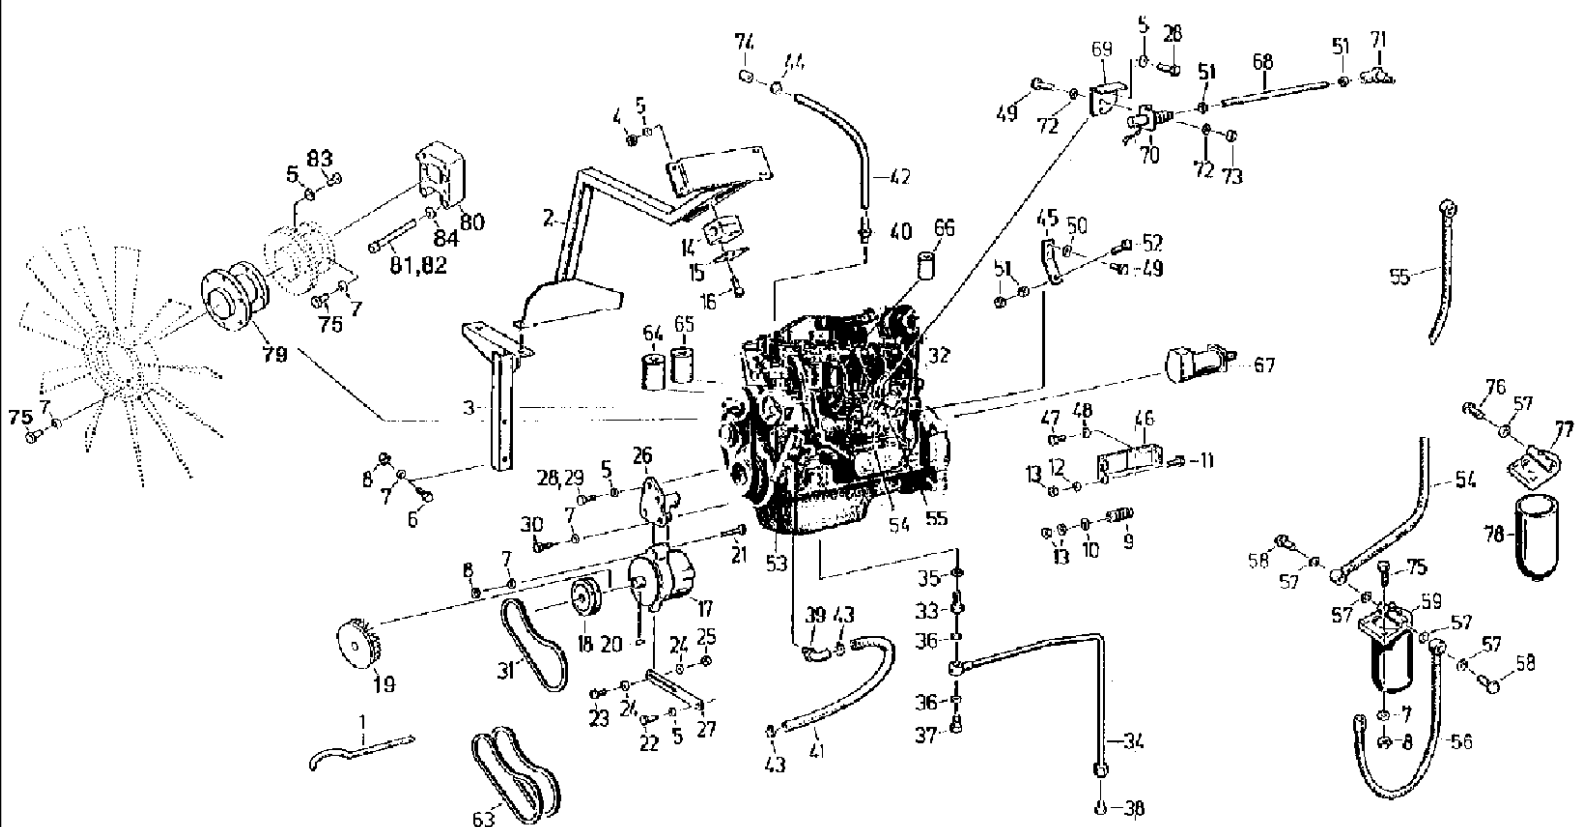

сылка	Номер детали	Кол-во	Описание
1	4270721758	1	TOOL, lever
2	061024957	1	CARRIER, support
3	4270721733	1	SUPPORT,
4	006213830	2	NUT, hex, M8-8
5	9999853117	11	PLATE, LOCKING, washer, VSF-M8
6	006344037	2	BOLT, Hex, M10 x 25, 8.8, hex, M10 x 25 -8.8
7	9999853094	18	PLATE, LOCKING, washer, VSF M 10
8	100016	5	NUT, M10, CI 8,
9	060508935	1	SPRING, COMPRESSION,
10	9960962063	1	WASHER, 5.5
11	9933958471	2	SCREW, hex, M5 x 14 -8.8
12	9961919902	2	WASHER, SPRING, B5
13	006213478	4	NUT, hex, M 5-8
14	006646306	1	CIRCLIP, 218 PP
15	006646275	1	COVER, plate, DP 2
16	9933959987	2	SCREW, hex, M6 x 35 -8.8
17	060503192	1	ALTERNATOR, DYNAMO three phase
18	061051277	1	GROOVED PULLEY, V-belt
19	9019635917	1	ventilator
20	060503215	1	SPRING, plate
21	9932930783	1	SCREW, hex, M10 x 110 -8.8
22	006341485	1	SCREW, hex, M8 x 35 -8.8
23	9933932028	1	BOLT, Hex, M12 x 35, 8.8, hex, M12 x 35 -8.8
24	9999853125	2	PLATE, LOCKING, washer, VSF M12
25	337475	1	NUT, M12, CI 10, hex, M 12-8
26	061024426	1	SUPPORT,
27	061024475	1	LEVER, ARM bending
28	9933929173	3	BOLT, Hex, M8 x 25, 8.8, hex, M8 x 25 -8.8
29	006334131	1	SCREW, hex, M8 x 45 -8.8
30	9931931262	1	SCREW, hex, M10 x 45 -8.8
31	060506933	1	BELTS, SET OF 2, narrow V, 2XPZ 1312
32	060526391	1	MOTOR, diesel
33	060142457	1	FITTING,
34	003784920	1	HOSE, PSI 110x2200 AFL B
35	003784986	1	GASKET,
36	9970908513	2	GASKET, A 16 x 20-Cu
37	003784994	1	JACK SCREW, banjo, 12
38	003433450	1	VANEUM GAUGE, PLUG crew, XROV 12-L
39	061024844	1	ADAPTER, CONNECTION crewing
40	061024877	1	FITTING,
41	061013737	1	LINE, cooling water
42	061025090	1	FITTING, HOSE connecting
43	003792777	2	CLAMP, hose, AL32-50-W2-1
44	9908952610	2	CLAMP, hose, AL16-27-W2-1