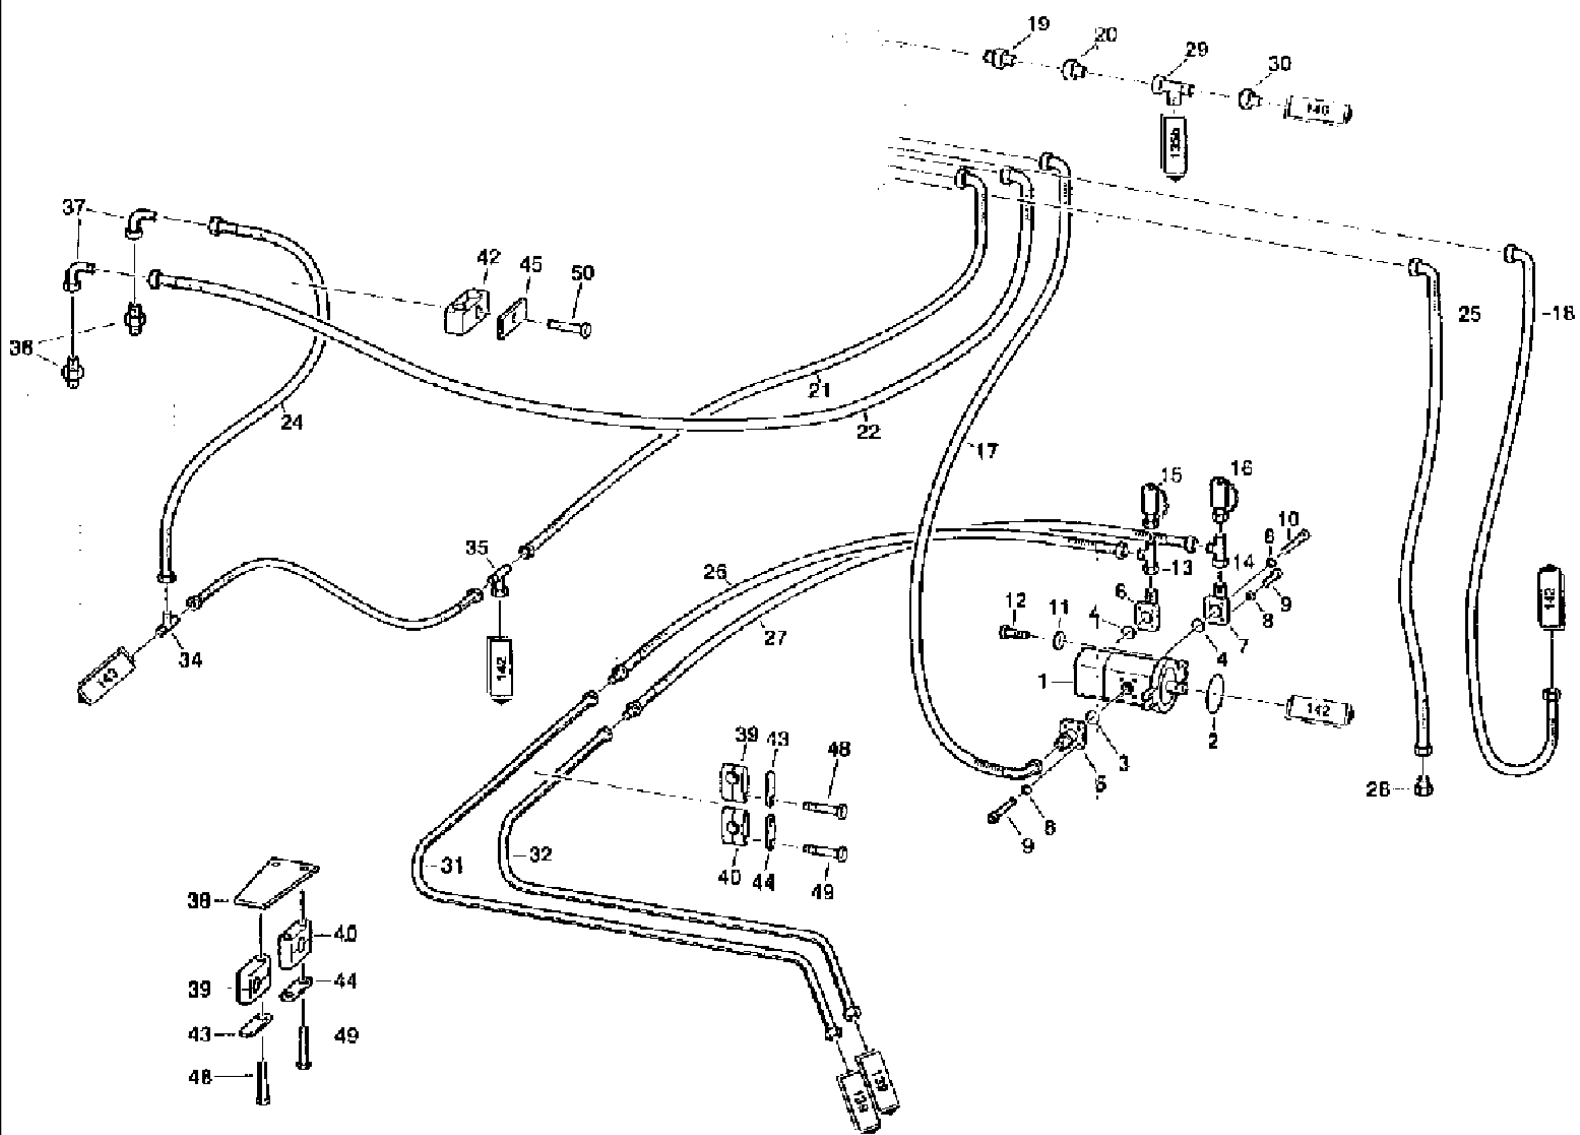

089 PIPING, ENGINE

сылка	Номер детали	Кол-во	Описание
1	060526623	1	PUMP, gear-type, PNN19-6
2	060527142	1	O-RING, 82, 27 x 1,78
3	001129605	1	O-RING, 26 x 2.5
4	9999854753	2	O-RING, 20 x 2.5
5	003610958	1	FITTING, flange, L 28/40
6	003893038	1	FITTING flange, L 12/35
7	003783663	1	FLANGE, fitting, L 15/35
8	006455741	12	WAHER spring lock, B 6
9	9936984856	8	SCREW, cheese-head, M 6 x 22-10.9
10	003480900	4	cheese-head, M 6 x 35-10.9
11	9960921787	2	WASHER, A 10.5
12	060506306	2	SCREW, hex, 3/8"-16UNC
13	003432554	1	FITTING, L, EL 12-L
14	003433555	1	FITTING, L, EL 15-L
15	9019059286	1	FITTING, PORT gauge, VKA 3/12-L
16	003433563	1	FITTING, PORT gauge, VKA 3/15-L
17	060526760	1	HOSE, PSG 125 x 1000 AOL 90
18	060506291	1	HOSE, PSG 132 x 1600 AOL 90
19	003781243	1	ADAPTER, GE 35-LR-ED
20	060522982	1	FITTING, G, RED 35/28-L
21	060505258	1	HOSE, PHD 120 x 500 AFL AFL 45
22	060505241	1	HOSE, PHD 120 x 2350 AFL AFL 90
23	060505305	1	HOSE, PHD 120 x 1000 AFL AFL 45
24	060505313	1	HOSE, PHD 120 x 1350 AFL AFL 45
25	060526711	1	HOSE, PND 316 x 2500 AOL AOL 90
26	060525487	1	HOSE, PHD 210 x 850 AOL HL
27	003785142	1	HOSE, PHD 213 x 850 AOL HL
28	060526728	1	VANEUM GAUGE, SCREW locking
29	003433522	1	FITTING, L
30	060533212	1	FITTING, G
31	061010541	1	TUBE ASSY., D 2.1
32	061010525	1	TUBE ASSY., D 1.1
34	060152155	1	fitting, T 22-L
35	003433475	1	ADAPTER, ET 22-L
36	003433475	2	ADAPTER, GE 22-LM
37	003433434	2	FITTING,
38	061010252	1	BLOCK, SUPPORT pipe, 10
39	006646267	3	CIRCLIP, body, 112 PP
40	006646283	3	CIRCLIP, body, 215 PP
42	006646066	1	CIRCLIP, body, 430/30 PPH
43	006646250	3	COVER, plate, DP 1
44	006646275	3	COVER, plate, DP 2
45	003781918	1	COVER, plate, GD 4D
48	9933929450	3	SCREW, hex, M 6 x 30