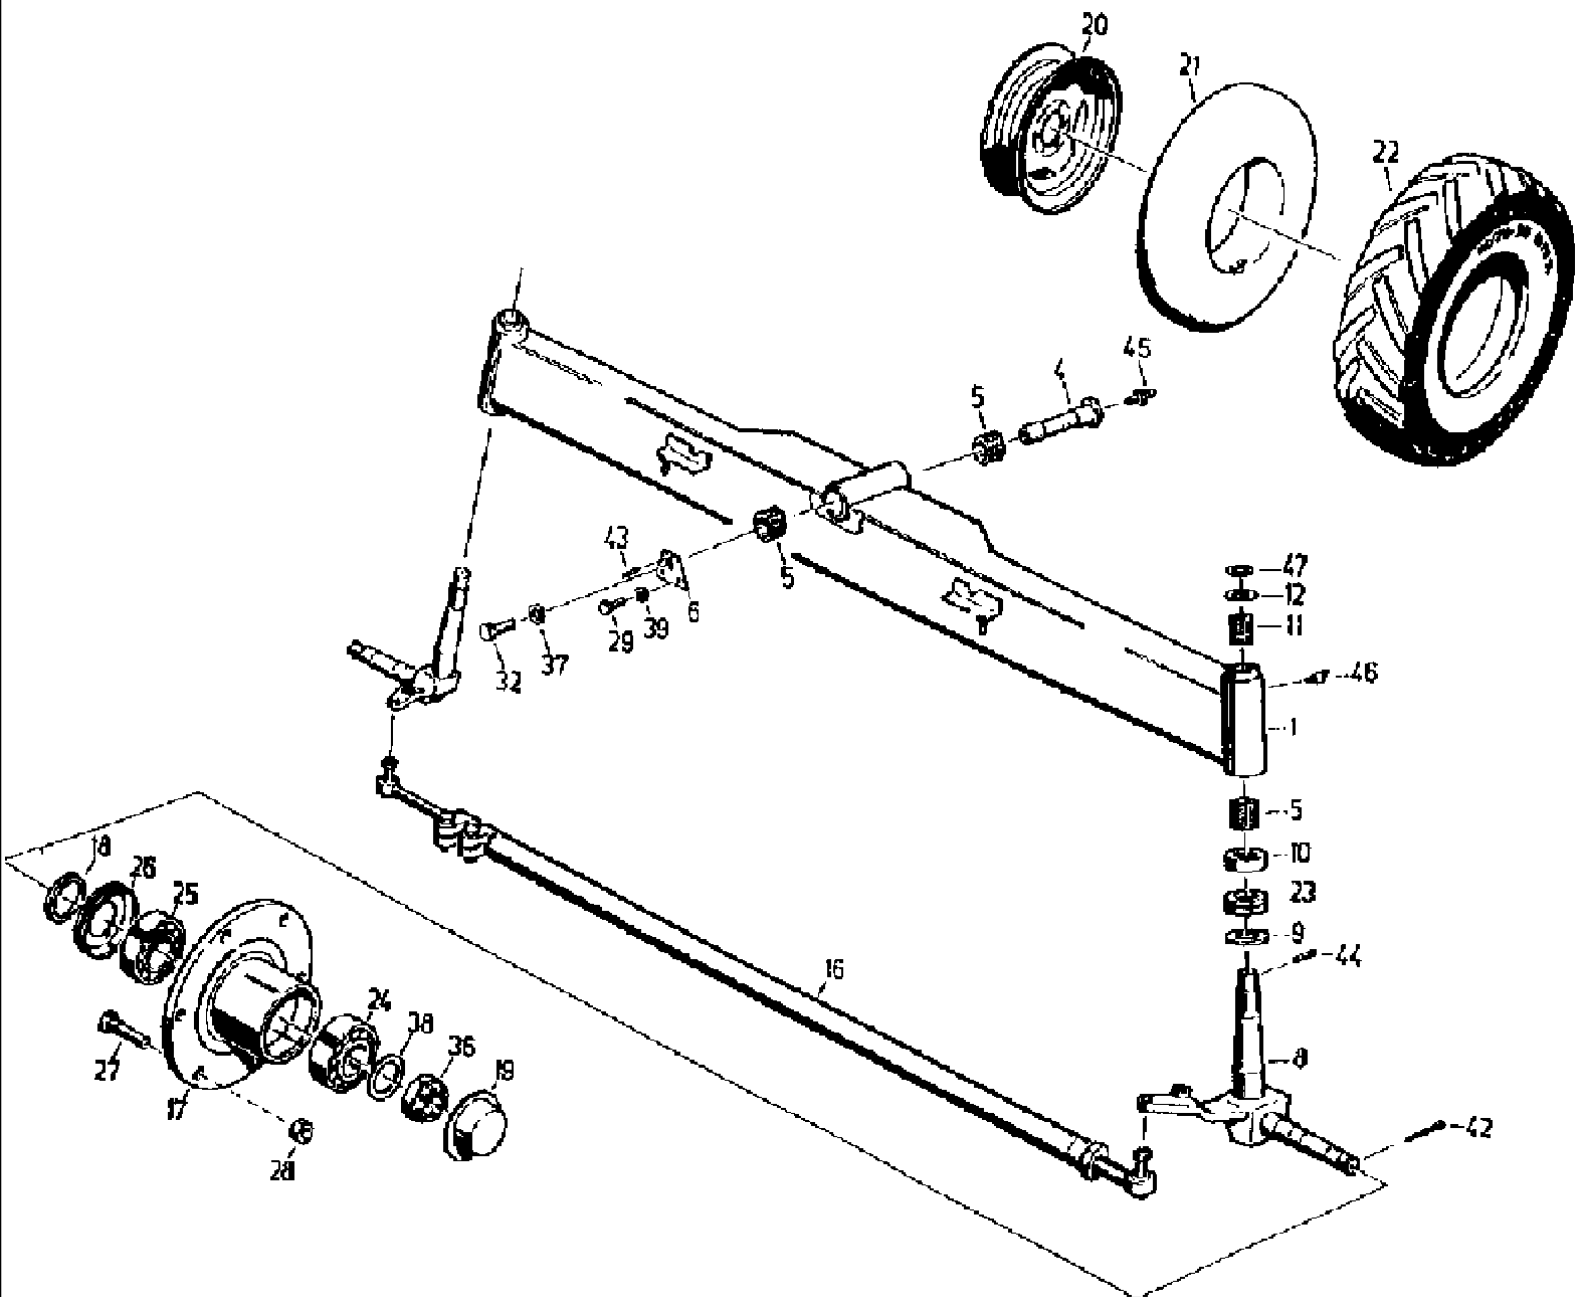

068 STEERING AXLE, RIGID

сылка	Номер детали	Кол-во	Описание
1	061050372	1	SUPPORT, AXLE,
4	061031843	1	STUD, BOLT steered axle
5	061024748	4	BUSHING,
6	061031851	1	PLATE, LOCKING,
7	061004238	1	LEVER, ARM steering, g
8	061004334	1	KNUCKLE, STEERING, arm, f
9	061004141	2	WASHER,
10	4221609694	2	COVER,
11	4221609485	2	BUSHING,
12	061004158	2	WASHER,
16	061050516	1	TIE ROD, track
17	4240046690	2	HUB, wheel
18	060104347	2	RING,
19	001312805	2	CAP, hub
20	061004422	2	RIM, WHEEL disk, 14 x 20 G-85
21	001401701	2	AIR TUBE, TUBE inner, 16-20
22	061018967	2	TIRE, RUBBER, tire, 16/70-20 10PR
23	9902888133	2	BEARING, BALL, 51112
24	9902888551	2	BEARING, ROLLER, taper, 32208
25	9902888736	2	BEARING, ROLLER, taper, 32212
26	060501422	2	PLASTIC RING, nilos - doublering
27	9929902308	16	RHEOSTAT, BOLT wheel, AM 20 x 1.5 x 50
28	060501488	16	NUT, wheel, A 20-8
29	006344037	2	BOLT, Hex, M10 x 25, 8.8, hex, M 10 x 25 -8.8
32	9936958180	1	BOLT hex, M 20 x 1, 5 x 45 -10.9
36	060501430	2	NUT, castle, M 30 x 2-17H
37	9962923721	1	WASHER, PLATE lock, 21
38	060502183	2	WASHER, 31
39	9961920004	2	WASHER, SPRING, SPARING Plate, B 10
42	9963950651	2	PIN, SPLIT (COTTER), 6.3 x 56
43	9967943833	1	PIN, grooved, 10 x 20
44	9967943794	2	PIN, cylindrical slotted, 10 x 50
45	003617056	1	NIPPLE, LUBE, M8 x 1, AM 8 x 1
46	03640746	4	NIPPLE, LUBE, 45e, M8 x 1, BM 8 x 1
47	9965920861		SHIM, precision, n.B., 32 x 45 x 1
47	060504216		SHIM, precision, n.B., 32 x 45 x 1.5
47	060504216		SHIM, precision, n.B., 32 x 45 x 1.5