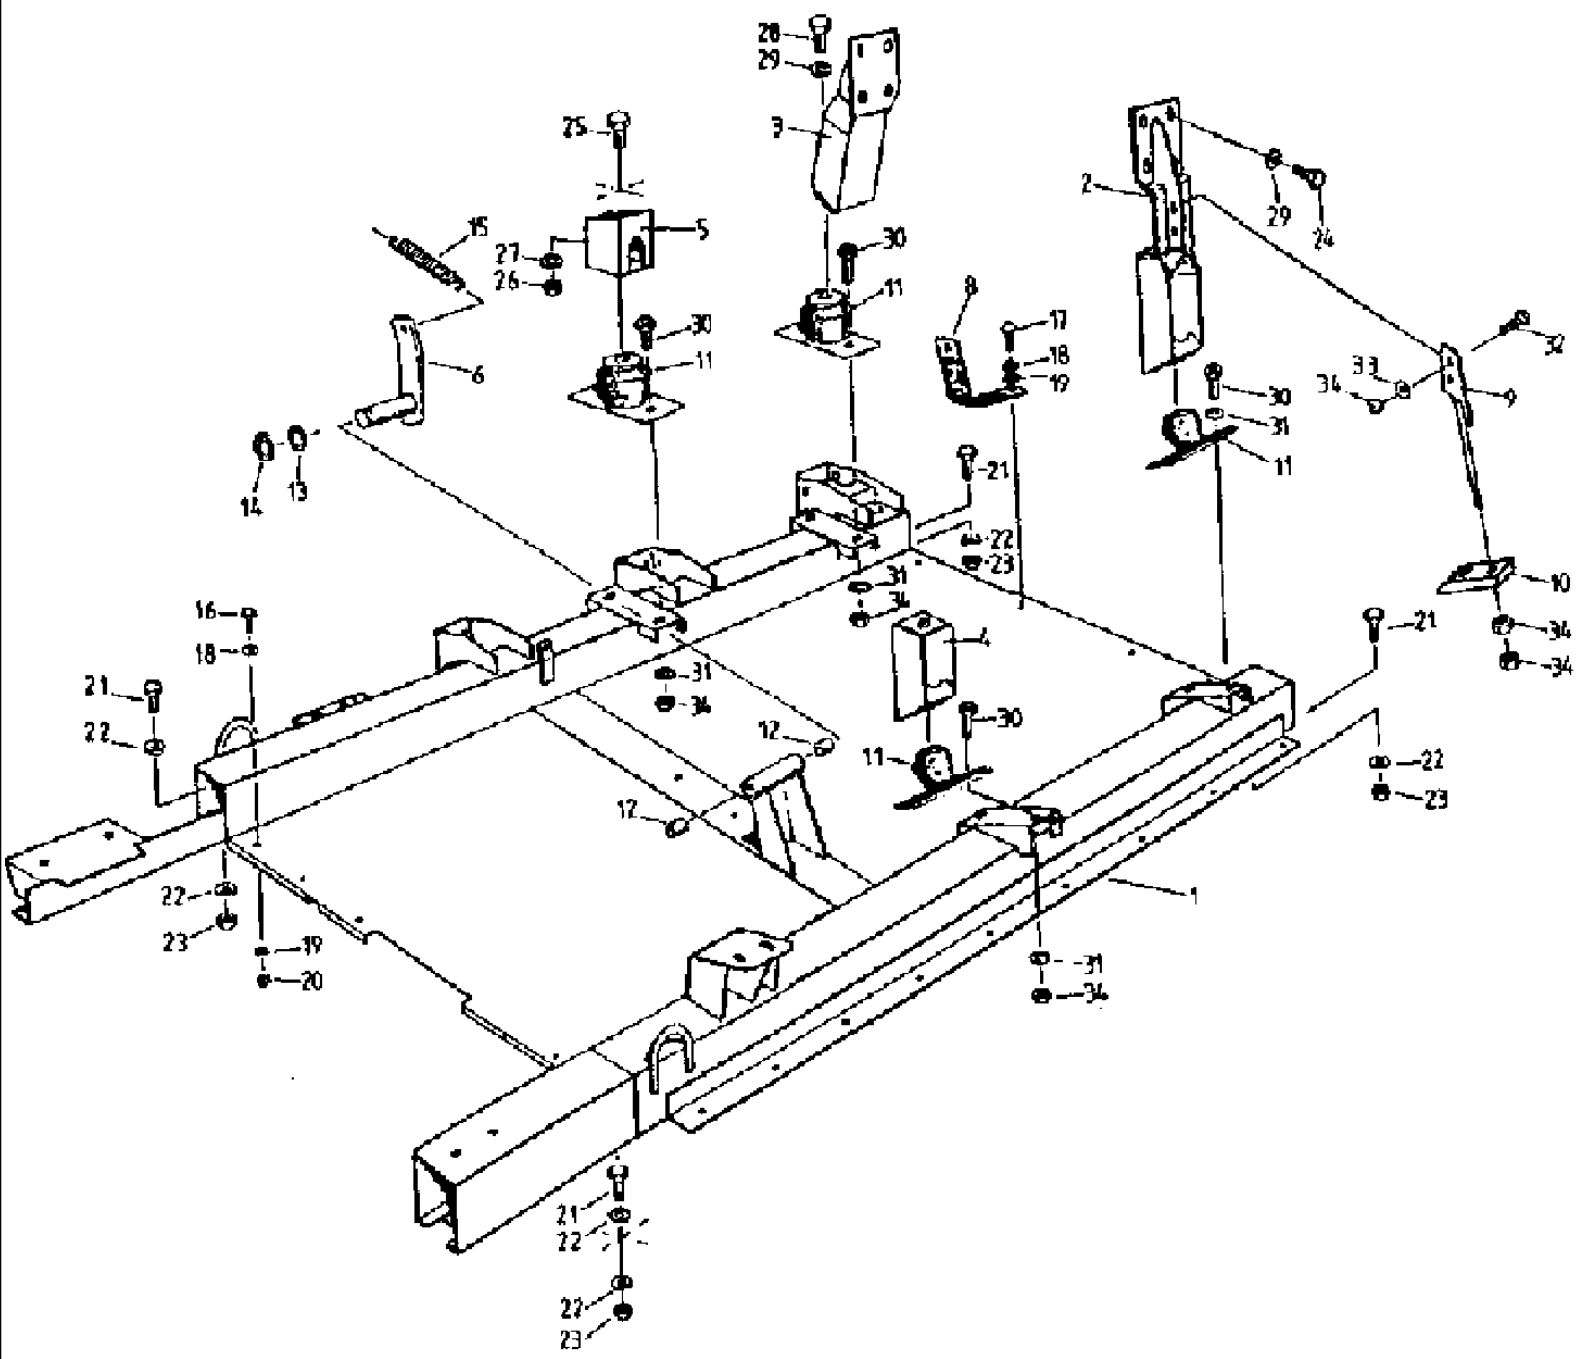

124 ENGINE MOUNT

124 ENGINE MOUNT

сылка	Номер детали	Кол-во	Описание
1	061013134	1	CROSSBAR, BRACKET engine
2	061013183	1	FASTENER, engine, f
3	061013191	1	FASTENER, engine, f
4	061013310	1	FASTENER, engine, g
5	0610133433	1	MOUNT engine, g
6	4270721210	1	LEVER, ARM tensionin, g
8	4221611488	1	CABLE, BATTERY (NEG), mass
9	061013464	1	STANCHION, BAR draw
10	061013482	1	plate
11	4240033950	4	DAMPER, HITCH, SPRING rubber
12	4240030193	2	BUSHING,
13	003792133	4	SHIM, precision, 17 x 24 x 1.5
14	9964917143	1	CIRCLIP, 16 x 1
15	9974976617	1	SPRING, TENSION, B2, 8 x 25 x 40 Aa
16	16043224	24	BOLT, Hex, M8 x 16, 8.8, Full Thd,
17	120104	1	SCREW, Hex, M8 x 20, 8.8,
18	9964962783	25	WASHER, B 8.4
19	9961920061	25	WASHER, SPRING, B 8
20	006213830	6	NUT, hex, M 8-8
21	006346666	4	BOLT, Hex, M12 x 30, 8.8, hex, M 12 x 30 -8.8
22	9999853125	6	PLATE, LOCKING, washer, VSF M 12
23	337475	4	NUT, M12, CI 10, hex, M 12-8
24	9933932911	8	SCREW, hex, M16 x 30 -8.8
25	9935961328	2	SCREW, hex, M 20 x 1, 5 x 40 -8.8
26	9950896946	2	NUT, hex, M 20 x 1, 5-8
27	9961924563	2	DISC, NOTCHED, toothed lock, J 21
28	9934959141	4	SCREW, hex, M 16 x 1, 5 x 30 -8.8
29	9999853133	12	PLATE, LOCKING, washer, VSF M 16
30	003794674	8	SCREW, cylinder, M 12 x 25 -8.8
31	003794682	8	PLATE, LOCKING, washer, VSF Z 12
32	006346666	2	BOLT, Hex, M12 x 30, 8.8, hex, M 12 x 30 -8.8
33	006501557	2	WASHER, SPRING, B 12
34	337475	9	NUT, M12, CI 10, hex, M 12-8
35	100016	2	NUT, M10, CI 8,
36	061029857	1	HOOK, cabstan
37	061029865	1	PLATE,