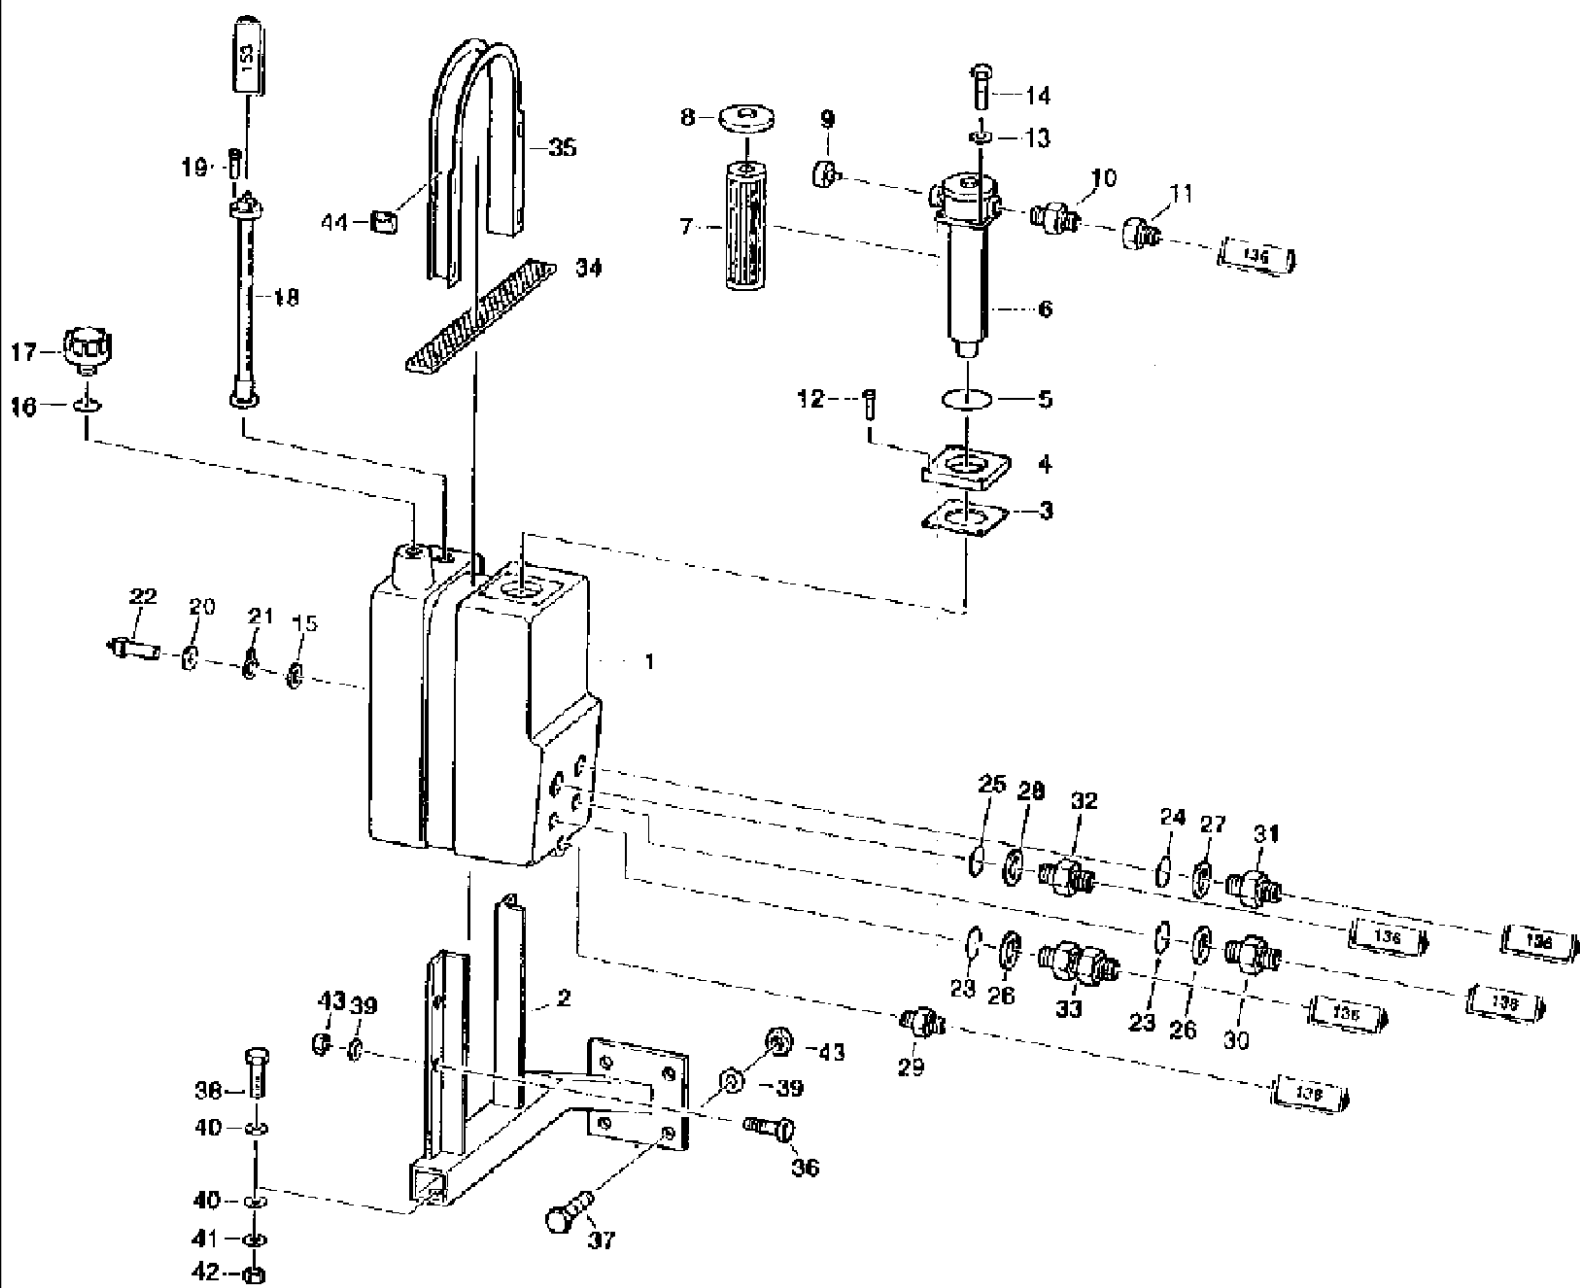

086 OIL TANK

сылка	Номер детали	Кол-во	Описание
1	061051461	1	TANK, Pa-50 I
2	060142207	1	FRAME,
3	061065780	1	GASKET, flat
4	061052108	1	ADAPTION, ARGO-INF, nipple
5	060527087	1	O-RING, 88 x 3
6	061051654	1	FILTER, return
7	060526945	1	FILTER, ELEMENT, 320
8	060527062	1	COVER, locking
9	060527095	1	INDICATOR, MONITORING contamination
10	003781243	1	ADAPTER, FITTING male-end, GE35-LR
11	060522982	1	FITTING, g-type, RED35/28-L
12	9937939030	4	SCREW, cheese-head, M 10 x 25
13	9999853117	4	PLATE, LOCKING, washer, VSF M 8
14	9933929715	4	SCREW, hex, M 8 x 18
15	072072166	1	SHEET, SEAL, flat
16	9907916118	1	O-RING, 22 x 5
17	072051780	1	FILTER, ventilation, TBF
18	060512835	1	SHARE, LARGE, SWITCH float
19	060526793	3	SCREW, cheese-head, M 5 x 20
20	9970908312	1	GASKET, ring, A 14 x 18 VF
21	061051687	1	CONNECTION, earth
22	060511408	1	SWITCH, temperature, 92C
23	9907915455	2	O-RING, 40 x 3
24	060526648	1	O-RING, 50 x 3
25	9907915584	1	O-RING, 56 x 3
26	061051566	2	RING, 22-L
27	061051574	1	RING, 28-L
28	061051582	1	RING, 35-L
29	003784961	1	ADAPTER, screwing, GE 18-LM
30	003433475	1	ADAPTER, screwing, GE 22-LM
31	060515376	1	CONNECTION screwing, GE 28-LM
32	003433418	1	ADAPTER, screwing, GE 35-LM
33	060515251	1	VALVE, CHECK, non-return
34	061051701	1	BAND, STRIP rubber
35	061051494	1	ANCHOR, fastening
36	120104	4	SCREW, Hex, M8 x 20, 8.8,
37	16043224	4	BOLT, Hex, M8 x 16, 8.8, Full Thd,
38	006344037	1	BOLT, Hex, M10 x 25, 8.8, hex, M 10 x 25 -8.8
39	9999853117	8	PLATE, LOCKING, washer, VSF M 8
40	4221620616	2	WASHER,
41	9999853094	1	PLATE, LOCKING, washer, VSF M 10
42	100016	1	NUT, M10, CI 8,
43	006213830	8	NUT, hex, M 8
44	007067064	1	CLAMP, cable