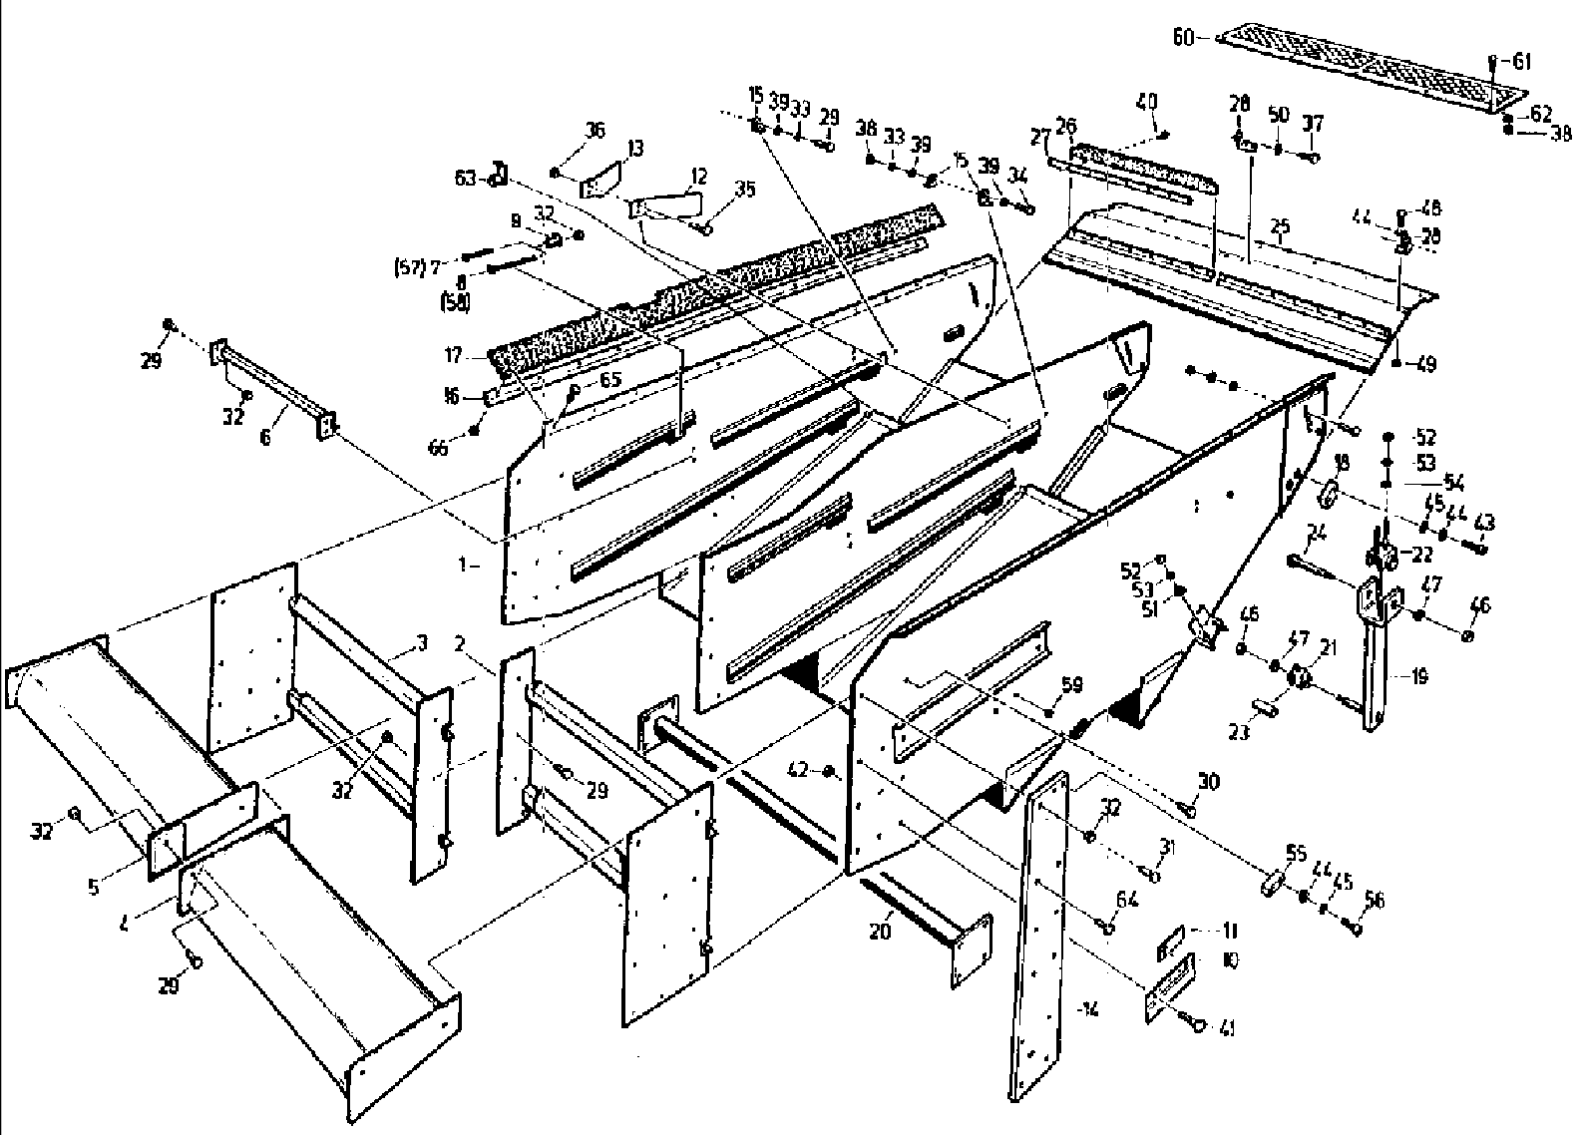

034 CLEANING

сылка	Номер детали	Кол-во	Описание
1	061005712	1	CASE ASSY.,
2	4270720355	1	CONNECTION, cross, f
3	4270720363	1	CONNECTION, cross, g
4	061005720	1	DEFLECTOR, PLATE guiding, f
5	061005737	1	DEFLECTOR, PLATE guiding, g
6	4247055082	2	STOP,
7	4247055090	1	SCREW, tension
8	4247055105	3	SCREW, tension
9	4247055113	4	SUPPORT, COMPONENT holding
10	4260712646	2	GUIDE,
11	061005745	2	BLOCK, shim
12	4270720396	2	DEFLECTOR, PLATE guiding, f
13	4270720402	2	DEFLECTOR, PLATE guiding, g
14	061005753	2	SIDE WALL, cheek
15	4247055138	4	ANGLE BAR,
16	4260694378	2	RAIL,
17	4270720427	2	GASKET, packing
18	060180735	2	BLOCK ASSY., spacer
19	060111442	1	ARM, LEVER rocking
20	4247056493	2	CROSSBAR,
21	4240022458	2	BEARING,
22	4270720435	2	BEARING,
23	424003846	4	BUSH silent
24	4240050638	2	PIN, LARGE, bolt
25	061005987	1	WALL,
26	061005995	2	GASKET,
27	4247055781	2	RAIL,
28	061007208	3	ANGLE BAR,
29	9933929065	13	SCREW, Hex, M10 x 20, 8.8, hex, M 10 x 20 -8.8
30	9933960023	4	SCREW, hex, M10 x 12 -8.8
31	9933931123	2	BOLT, Hex, M10 x 30, 8.8, hex, M10 x 30 -8.8
32	100037	23	NUT, M10 x 1.5, CI 8,
33	9961924491	19	DISC, NOTCHED, WASHER toothed, A 10.5
34	006244037	3	BOLT hex, M 10 x 25 -8.8
35	86977726	4	BOLT, Hex, M6 x 12, 8.8,
36	353308	4	NUT, M6 x 1, CI 8,
37	993930887	3	hex, M 10 x 16 -8.8
38	100016	6	NUT, M10, CI 8,
39	9964962486	4	WASHER, A 10.5
40	9971899315	16	RIVET, flat round, 4.0 x 16.7
41	9945926163	4	SCREW, round-head, M 8 x 20 -8.8
42	86528579	4	NUT, LOCK, M8 x 1.25, CI 10,
43	9937938858	4	SCREW, cylinder, M 8 x 25 -8.8
44	9964962783	14	WASHER, A 8.4