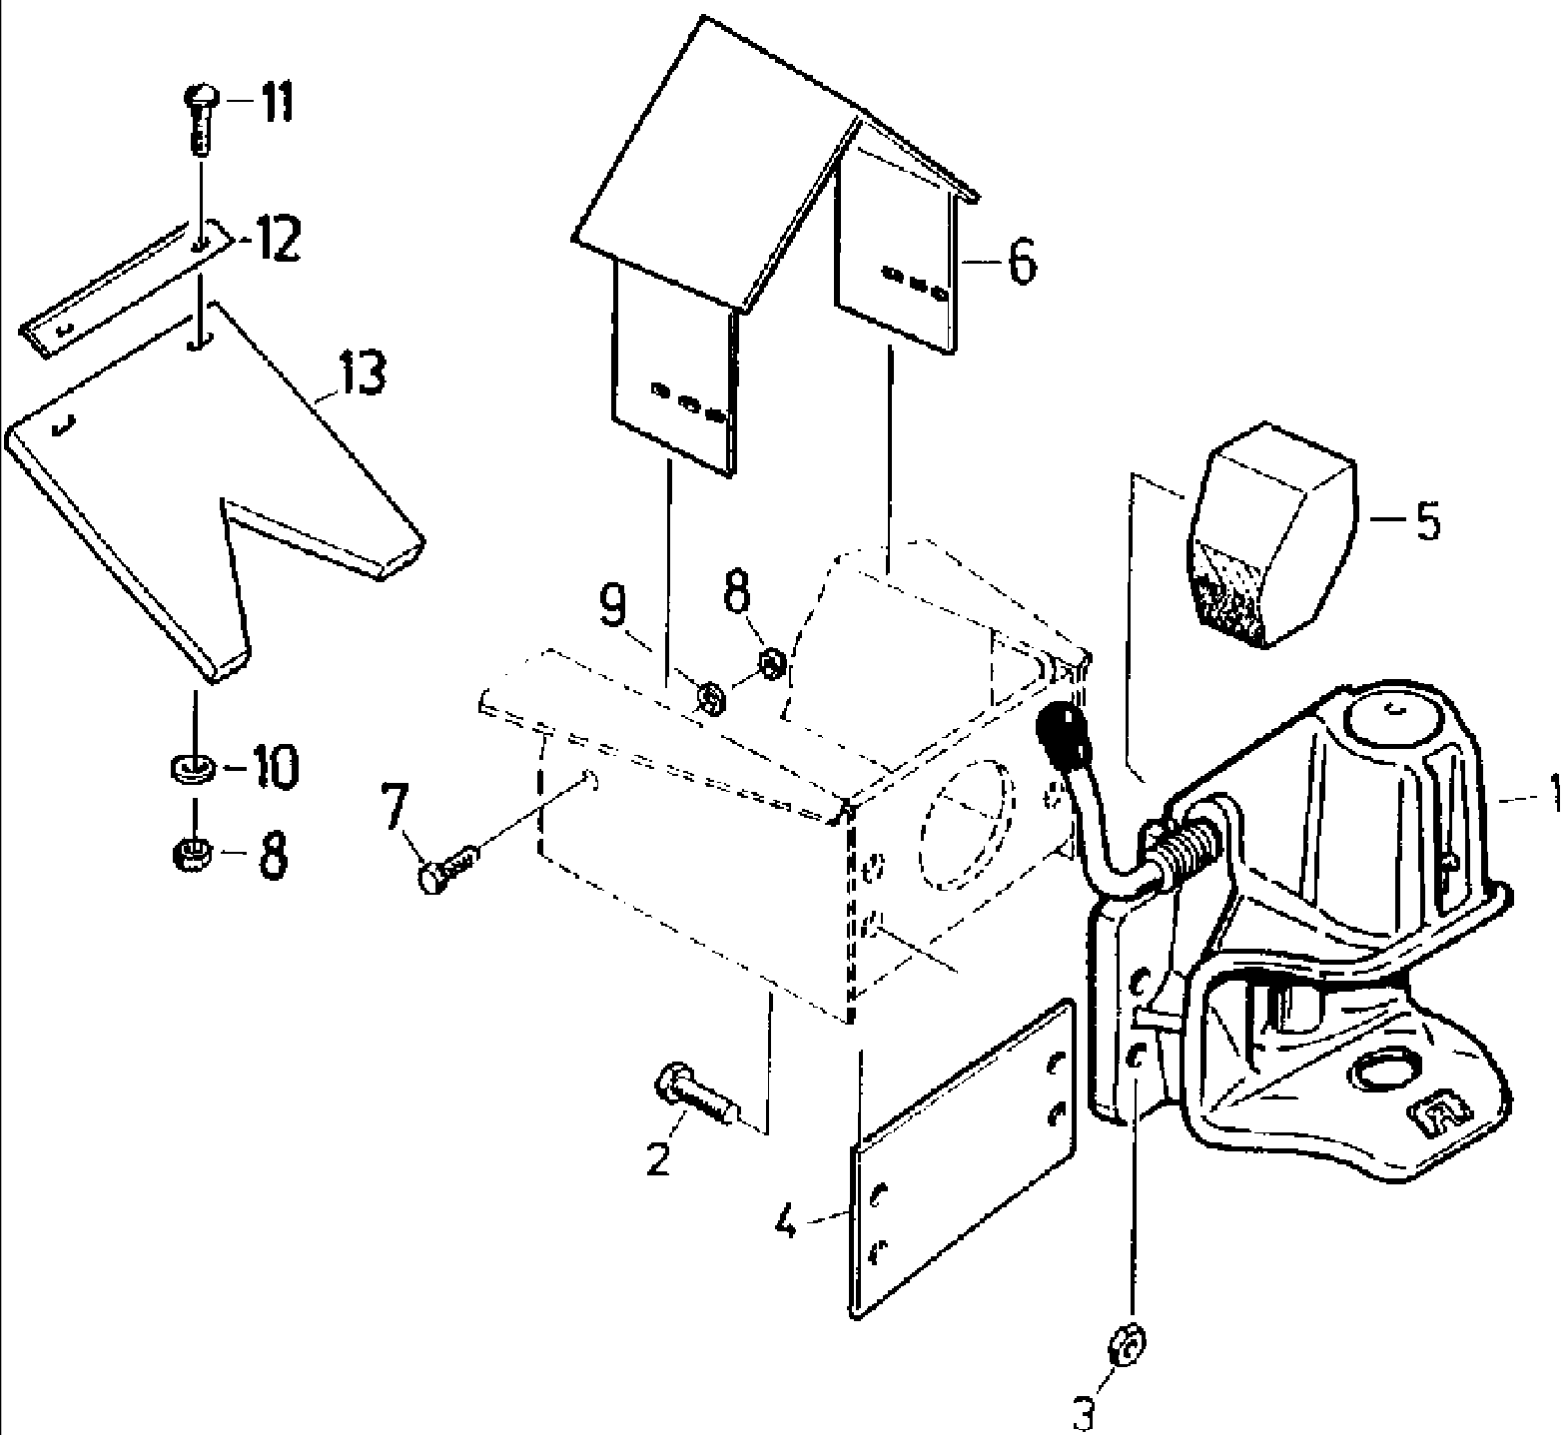

070 DRIVING AXLE-S

сылка	Номер детали	Кол-во	Описание
1	061037785	1	AXLE,
5	9928939642	1	PIN, SPLIT (COTTER), BOLT handle, 30 x 125
6	061014102	2	RIM, WHEEL disk, DW 20 x 26 G 110
7	4240036094	2	AIR TUBE, inner, 18-26 AS
8	060503393	2	TIRE, RUBBER, 23.1-26 AS 14PR
8	060503408	2	TIRE, RUBBER, 28.1-26 AS 12PR
16	060508814	1	SPLIT PIN/SAFETY PIN, hair cotter
17	006111753	16	NUT, wheel, H 22-10
18	061015915	1	SUPPORT,
19	006456567	16	WASHER, LOCK, spring, C 22.5
20	061050042	1	SUPPORT, IRON holding sheet
21	061050050	1	SUPPORT, IRON holding sheet
22	9933932108	8	SCREW, hex, M 12 x 40 -8.8
23	9954897654	8	NUT, hex, nux, VM 12-8
24	9960921988	16	WASHER, 13
25	060513282	4	PIN, SPLIT (COTTER), brace, 7 x 20
26	060513290	4	PIN, SPLIT (COTTER), brace, 12 x 20
27	9933932108	12	SCREW, hex, M 12 x 40 -8.8
28	9961911212	12	WASHER, LOCK, spring, 12
29	060513305	2	SHAFT, counter
30	060513313	2	RING, GUIDE, profile
31	060513321	2	KEY, gib-head, 14 x 9 x 75
32	9933958576	12	SCREW, hex, M20 x 50 -8.8
33	060513338	22	WASHER, spring, CN 20
34	060513346	2	STUD, pin, 8.5 H 9 x 32
35	9933930331	1	SCREW, hex, M 8 x 40 -8.8
36	006213830	1	NUT, hex, M 8-8
37	060513354	10	SCREW, cylinder, M 20 x 50
38	060513362	1	TRANSMISSION, straight spur gears, f
39	060513370	1	GEARBOX, straight spur, g
40	060513387	1	GEARBOX ASSY, change speed spur
41	060520490	16	WHEEL SHAFT, bolt