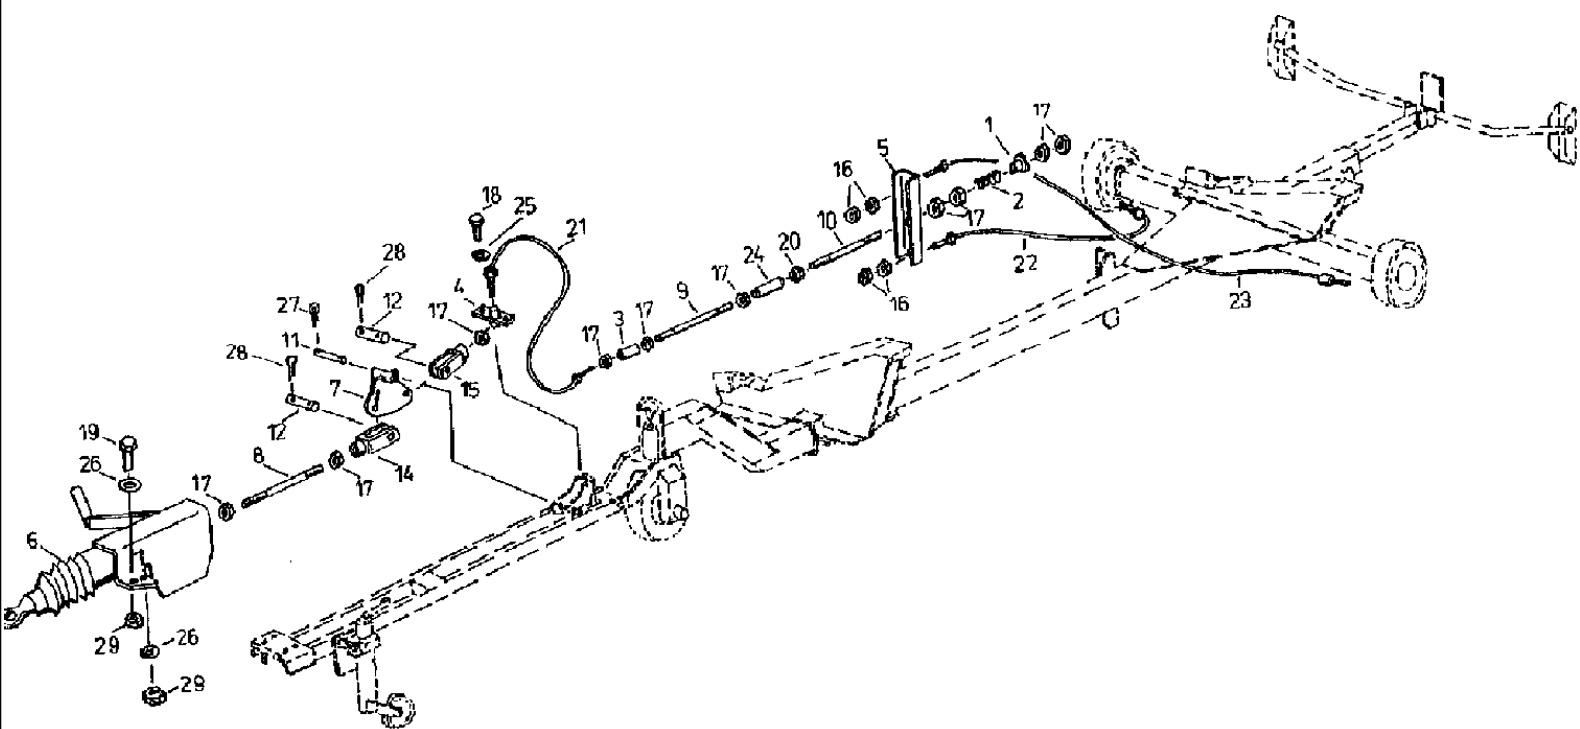

527 CASE IH COMBINE (1/99-12/99)

019 BRAKE - MOWER TRAILER - HLS

сылка	Номер детали	Кол-во	Описание
1	061039512	1	RING, bush
2	061039520	1	SPRING, COMPRESSION, pressure, C2, 5 x 28 x 17.5
3	061039473	1	SLEEVE, TRANSMISSION,
4	061039432	1	BRACKET, rope
5	061039504	1	SUPPORT, SCALES rope
6	060518375	1	DRAW HOOK, equipment, KFZ35-D1
7	061039408	1	LEVER, bent
8	061039465	1	ROD, TIE tension
9	061039481	1	ROD, TIE tension
10	061039498	1	ROD, TIE tension
11	9949864153	1	PIN, LARGE, bolt, B16 H11 x 70
12	003798854	2	PIN, LARGE, bolt, B12 H11 x 45 x 32
14	9969883240	1	CRADLE, HEAD fork, G12 x 48
15	060515942	1	CRADLE, HEAD fork, G12 x 24
16	006213830	4	NUT, hex, M8 -8
17	337475	10	NUT, M12, CI 10, hex, M12 -8
18	9933929065	2	SCREW, Hex, M10 x 20, 8.8, hex, M10 x 20 -8.8
19	9933932108	4	SCREW, hex, M12 x 40 -8.8
20	060515975	1	NUT, hex, M12 LH-8
21	060515887	1	ROPE, METAL, bowden
22	060515895	1	ROPE, METAL, bowden
23	061515901	1	CABLE bowden
24	9952949226	1	NUT, hex, M12
25	9999853094	2	PLATE, LOCKING, washer, VSF M10
26	9999853174	6	PLATE, LOCKING, washer, VSF B 12
27	006402361	2	PIN, SPLIT (COTTER), 4 x 25
28	9963949795	4	PIN, SPLIT (COTTER), 3.2 x 20
29	9954897654	4	NUT, hex, VM12-8