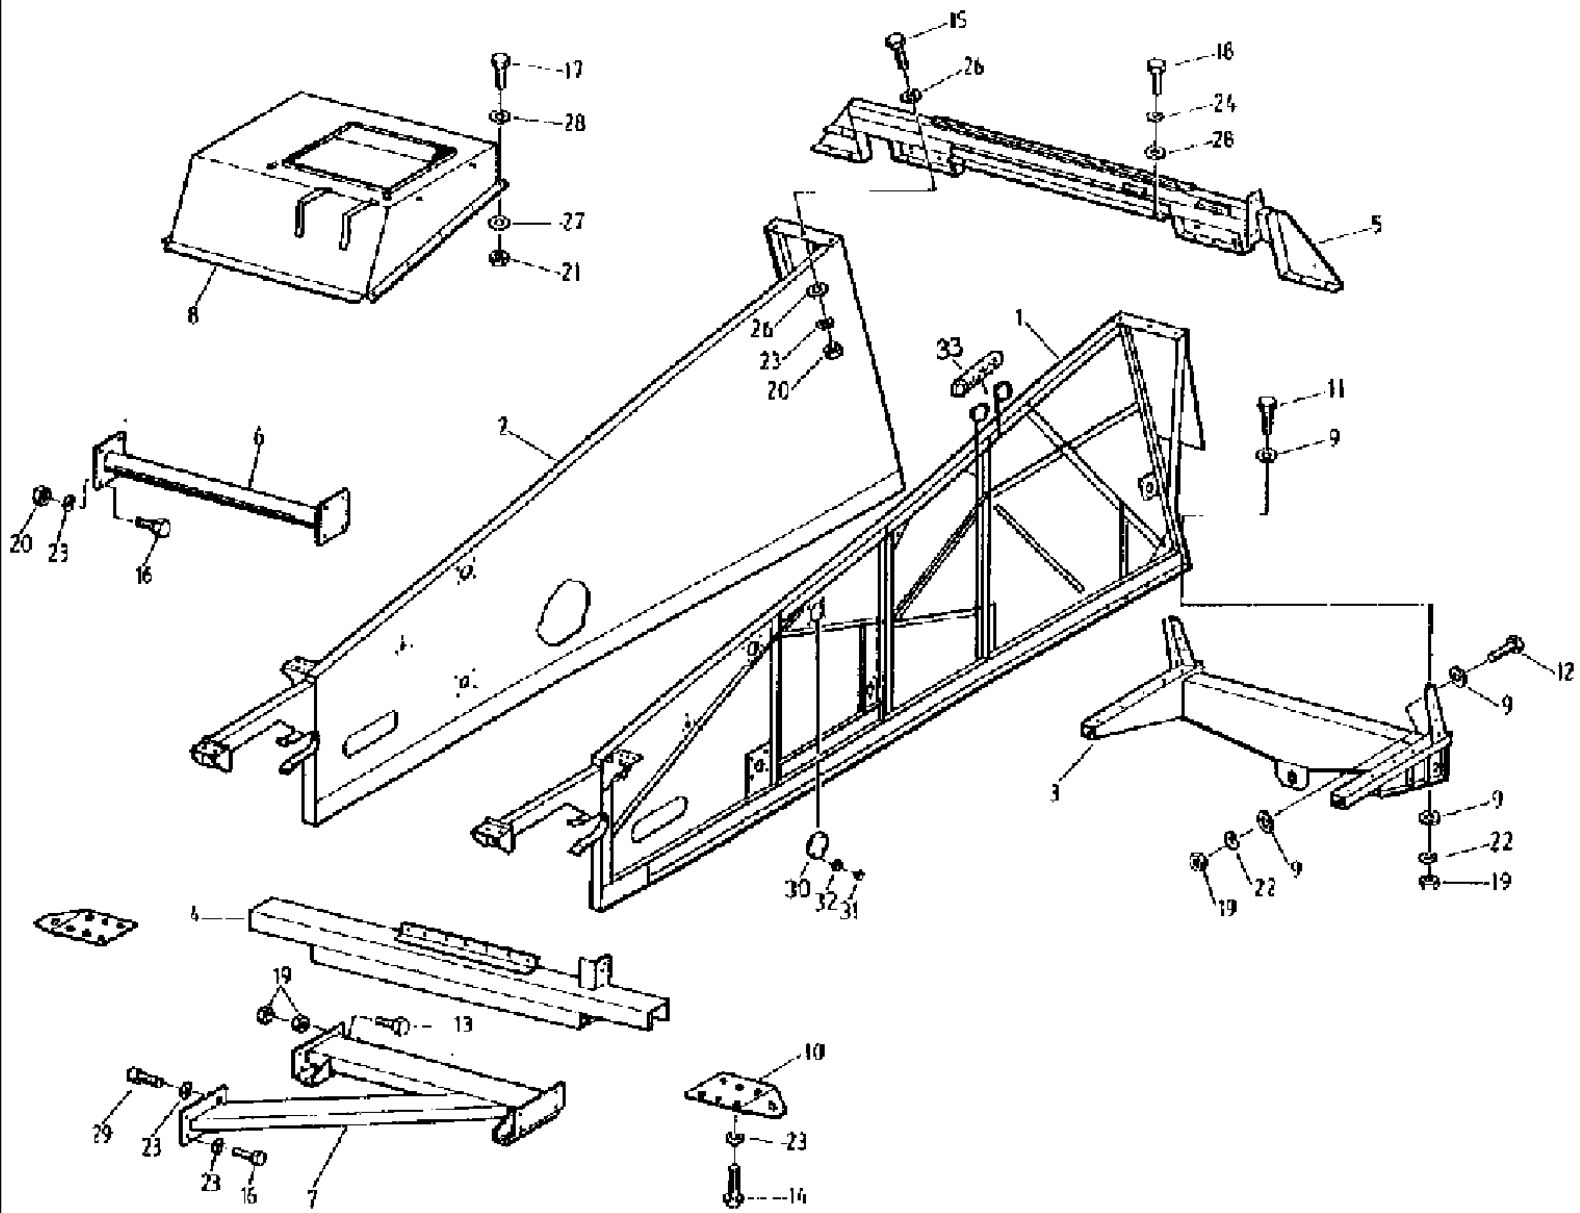

063 FRAME

сылка	Номер детали	Кол-во	Описание
1	061001001	1	SIDE PLATE, wall, f
2	061001018	1	SIDE PLATE, wall, g
3	061001805	1	SUPPORT, CARRIER steering
4	4270718223	1	CARRIER, MEMBER cross
5	4270718231	1	BRIDGE,
6	061001895	1	CROSSBAR, beam
7	4270718256	1	CROSSBAR, connection
8	061015972	1	HOOD, shaker
9	4221602872	30	WASHER,
10	4260700378	2	SUPPORT, back rest
11	9932959385	9	SCREW, hex, M 12 x 80 -8.8
12	9933932028	6	BOLT, Hex, M12 x 35, 8.8, hex, M 12 x 35 -8.8
13	006346666	8	BOLT, Hex, M12 x 30, 8.8, hex, M 12 x 30 -8.8
14	9933931123	12	BOLT, Hex, M10 x 30, 8.8, hex, M 10 x 30 -8.8
15	006344037	6	BOLT, Hex, M10 x 25, 8.8, hex, M 10 x 25 -8.8
16	006343880	8	SCREW, hex, M 10 x 22 -8.8
17	120104	8	SCREW, Hex, M8 x 20, 8.8,
18	16043224	8	BOLT, Hex, M8 x 16, 8.8, Full Thd,
19	337475	31	NUT, M12, CI 10, hex, M 12-8
20	100016	12	NUT, M10, CI 8,
21	006213830	8	NUT, hex, M 8-8
22	006501557	15	WASHER, SPRING, B 12
23	9961920004	28	WASHER, SPRING, B 10
24	9961920061	16	WASHER, SPRING, B 8
26	9964962486	12	WASHER, B 10,5
27	9964962783	8	WASHER, A 8.4
28	9961921673	14	WASHER, R 9
29	9937985317	2	SCREW, cylinder, M 10 x 22 -10.9
30	4260692214	2	COVER,
31	006213734	4	NUT, hex, M6-8
32	060150770	4	PLATE, LOCKING, washer, VSF B 6
33	061013745	2	FITTING, hose