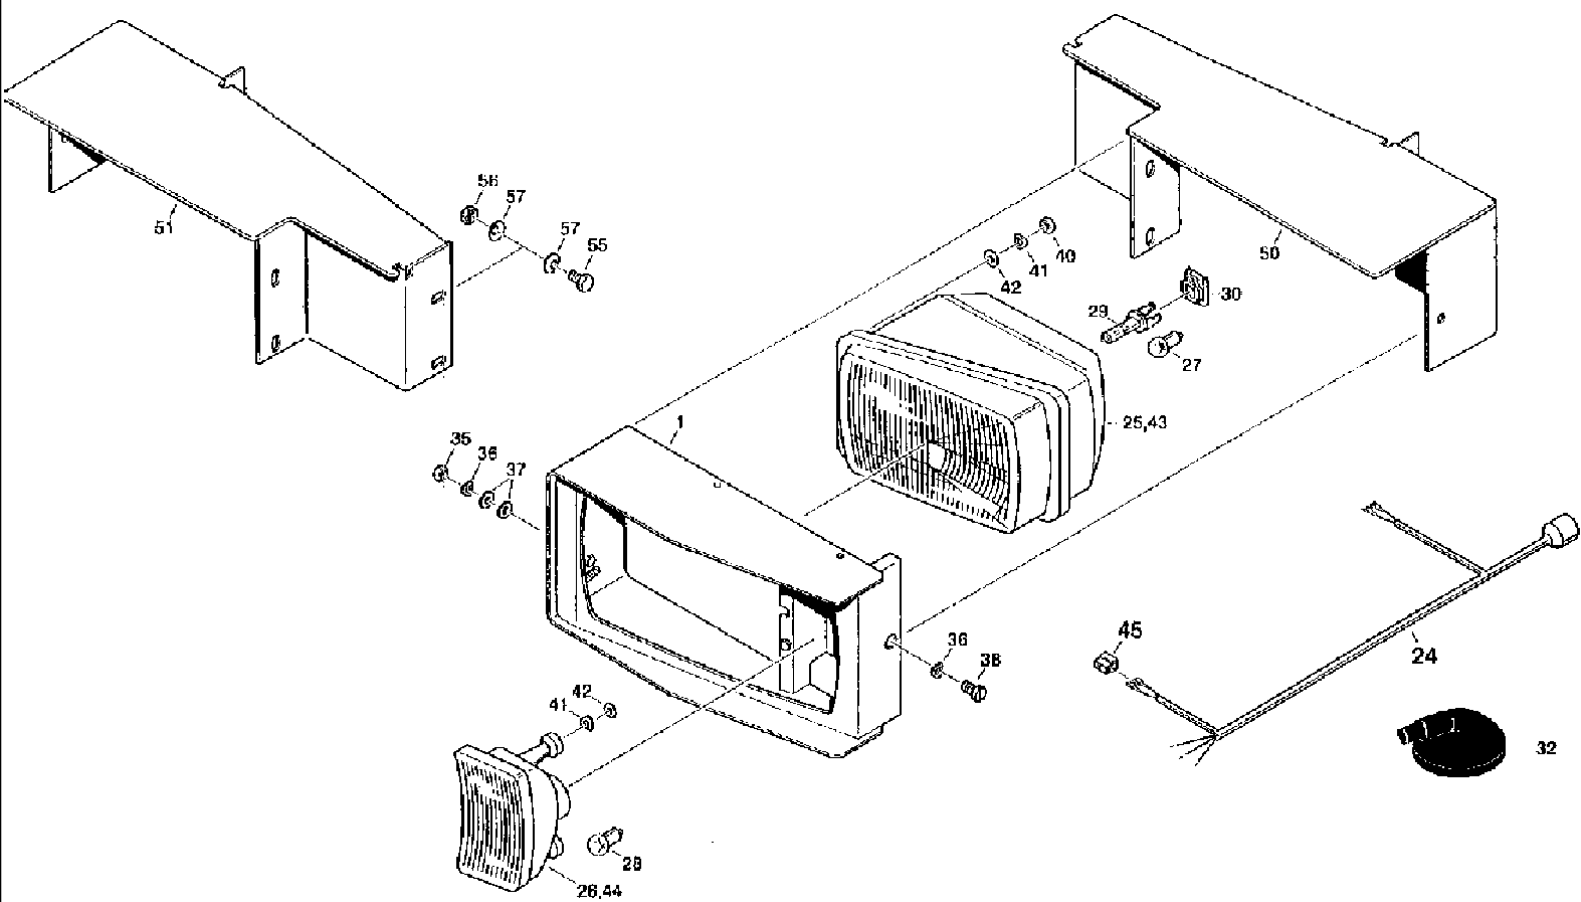

095A LAMP UNIT

527 CASE IH COMBINE (1/99-12/99)

095A LAMP UNIT

сылка	Номер детали	Кол-во	Описание
1	061011985	2	CASE ASSY., box
24	061022481	2	CABLE, ELECTRIC,
25	060505803	1	HEADLIGHT, g
26	060505811	1	LIGHT, INDICATER, FLASHER lateral, g
27	9019974420	2	BULB, T 4 W 24V/4W BA 9s
28	9019974357	2	BULB, P21 W 24V/21W BA 15s
29	9019974478	2	LIGHT, H4 24V-75/70W
30	060503047	2	CONNECTOR, piece
32	060505707	2	CABLE, ELECTRIC, grommet
35	006213830	4	NUT, hex, M 8-8
36	9961920061	8	WASHER, SPRING, B 8
37	9960921633	8	WASHER, A 8.4
38	9937938544	2	SCREW, cheese-head, M 8 x 20 -5.8
40	006213734	12	NUT, hex, M 6-8
41	9961919927	12	WASHER, SPRING, B 8
42	006510228	8	WASHER, B 6.4
43	060505780	1	HEADLIGHT, f
44	060505797	1	LIGHT, INDICATER, FLASHER lateral, f
45	060509003	2	BOX, TERMINAL, housing
50	061054046	1	SHEET, PIECE intermediate, f
51	061054087	1	SHEET, PIECE intermediate, g
55	9933929065	6	SCREW, Hex, M10 x 20, 8.8, hex, M 10 x 20 -8.8
56	100016	6	NUT, M10, CI 8,
57	9999853166	12	PLATE, LOCKING, washer, VSF B 10