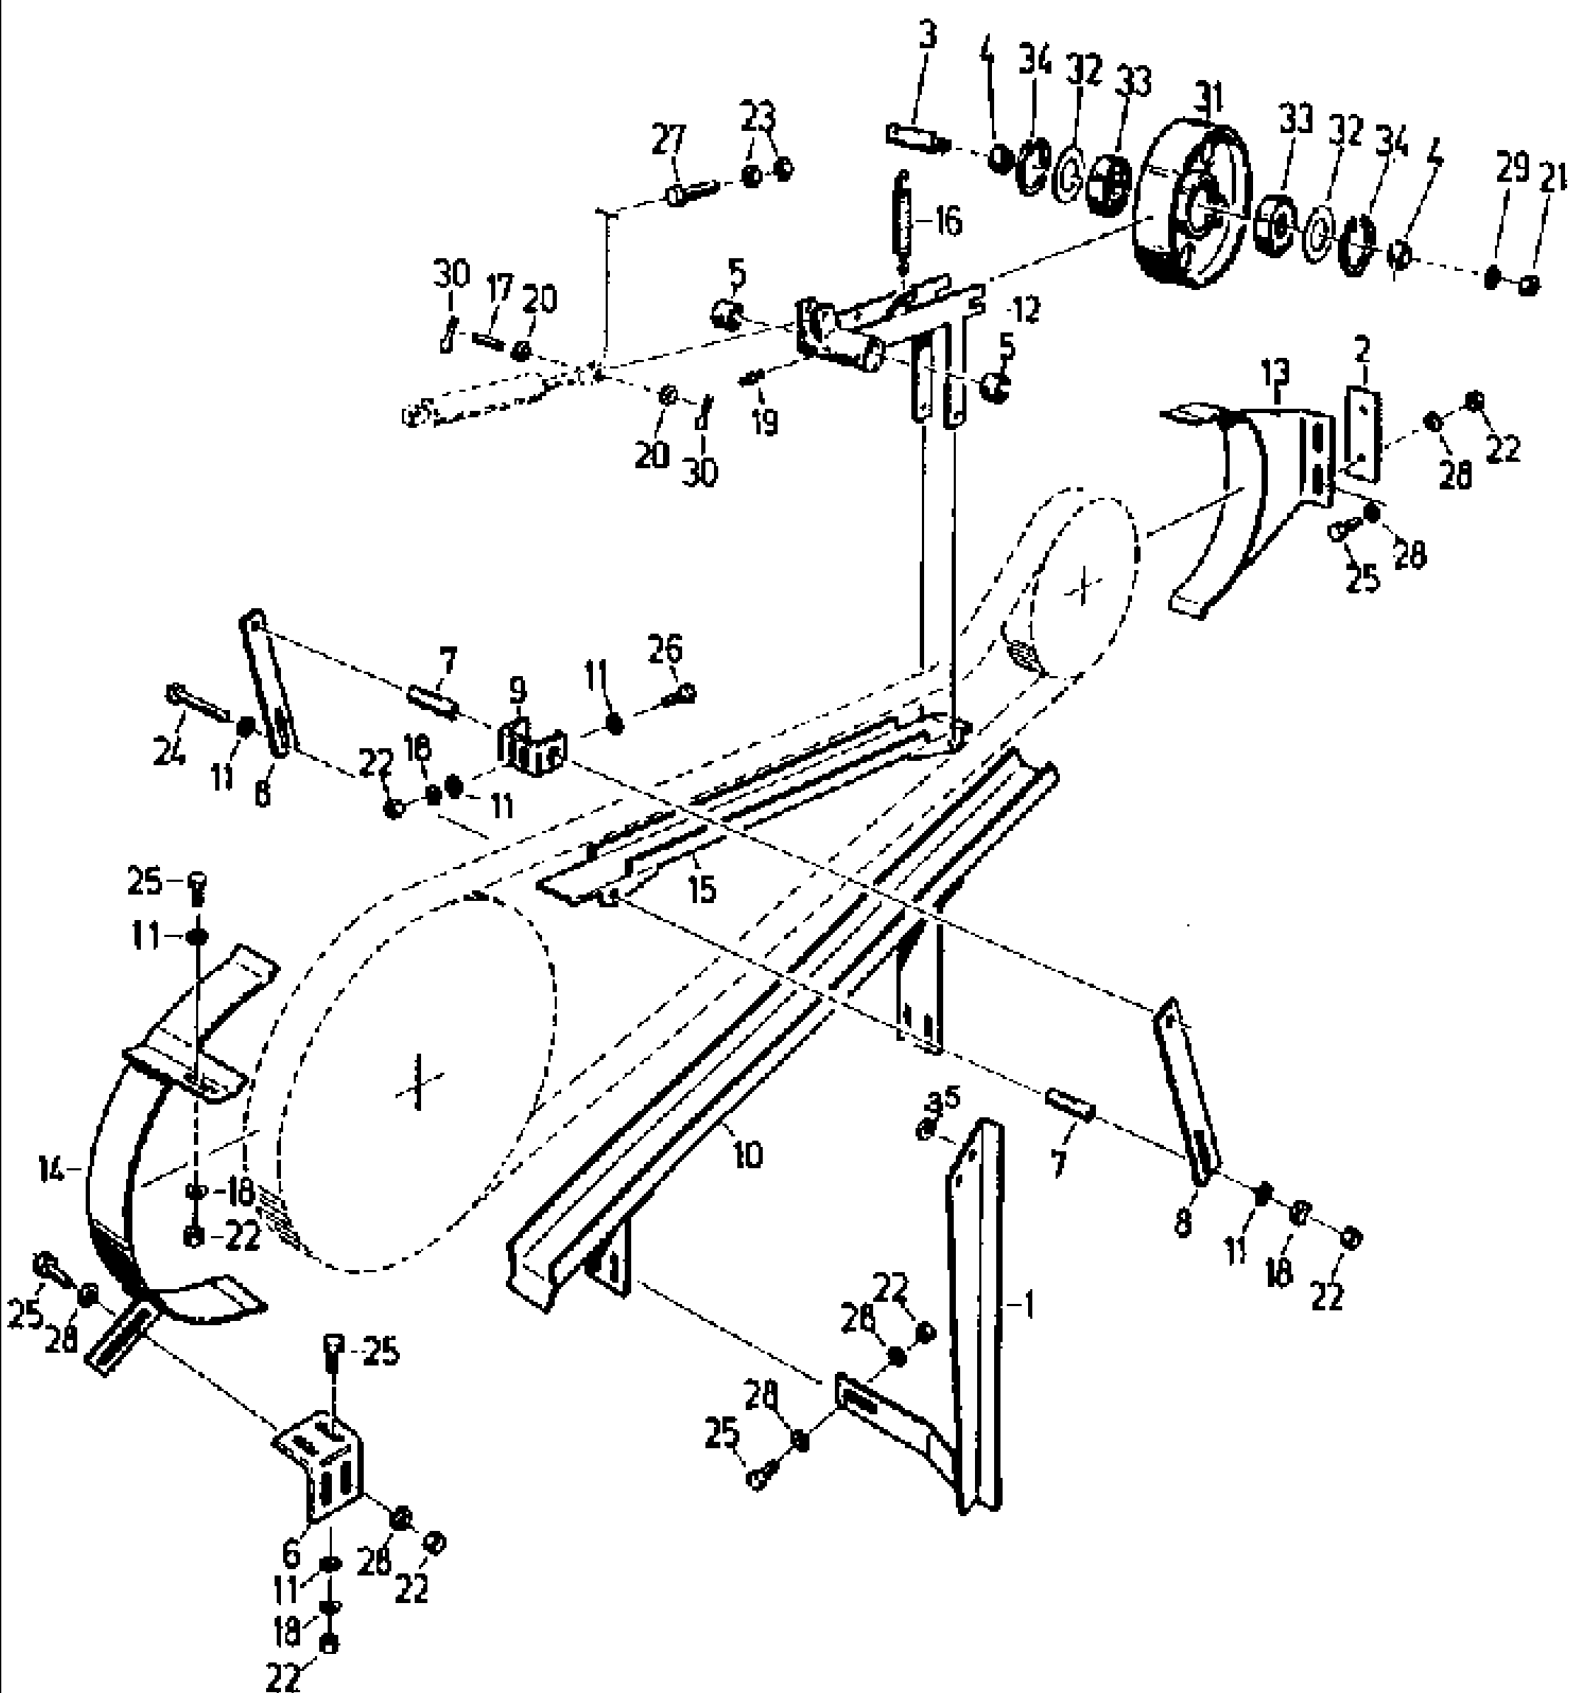

054 UNLOADING CLUTCH

сылка	Номер детали	Кол-во	Описание
1	4270720090	1	SUSPENSION BLOCK,
2	060159947	1	BLOCK, shim
3	4250130113	1	PIN, LARGE, bolt
4	4240022683	2	BUSHING,
5	4241021230	2	BUSHING, sliding
6	4270720105	1	RETAINER,
7	4260694747	3	SLEEVE,
8	4260694730	2	SHIN, strap
9	4260694755	1	BEARING,
10	4270720074	1	GUIDE, belt
11	4260689114	10	WASHER,
12	4270720113	1	DIPPER, LEVER pivoted
13	4270720066	1	GUARD, safe, AK
14	4270720082	1	PROTECTOR, safe
15	060168521	1	GUIDE, rocker
16	9974881065	1	SPRING, TENSION, B 5, 5 x 60 x 25 Aa
17	9949865443	2	PIN, LARGE, bolt, B20 h11 x 60 x 44
18	9961920061	8	WASHER, SPRING, B 8
19	003617056	1	NIPPLE, LUBE, M8 x 1, AM 8 x 1
20	006511204	4	WASHER, A 21
21	825-13412	1	NUT, M12 x 1.25, CI 8,
22	006213830	18	NUT, hex, M 8-8
23	337475	2	NUT, M12, CI 10, hex, M 12-8
24	9932930558	3	SCREW, hex, M 8 x 80 -8.8
25	9933959415	13	SCREW, hex, M 8 x 22 -8.8
26	9933929173	2	BOLT, Hex, M8 x 25, 8.8, hex, M 8 x 25 -8.8
27	9933932567	1	SCREW, hex, M 12 x 70 -8.8
28	9999853158	18	PLATE, LOCKING, washer, VSF B 8
29	9999853174	1	PLATE, LOCKING, washer, VSF B 12
30	9963950274	4	PIN, SPLIT (COTTER), 5 x 32
31	4260694827	1	ROLLER, SHIFTER,
32	4221624162	2	SEAL WASHER,
33	9902890730	2	BEARING, grooved ball, 6304-RS
34	9964917787	2	CIRCLIP, 52 x 2
35	006510943	2	WASHER, A 8.4