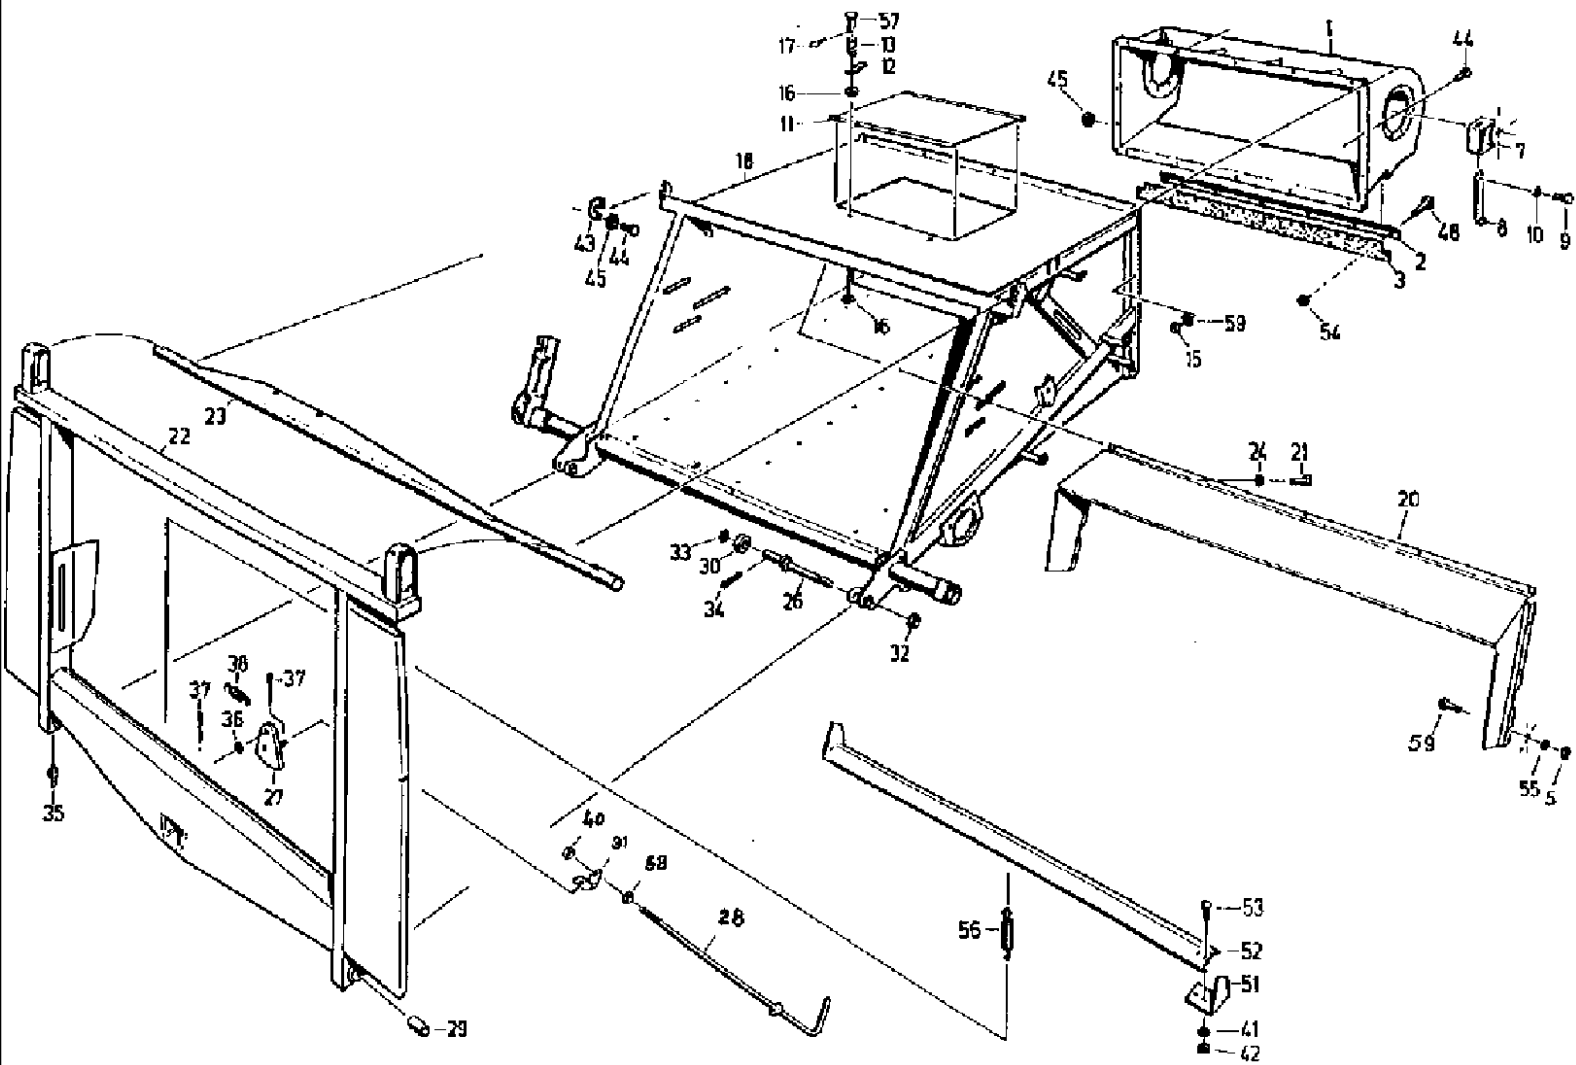

013 CHANNEL HOUSING

сылка	Номер детали	Кол-во	Описание
1	061033058	1	CASE, housing
2	061004535	1	SLAT, gib
3	061064216	1	JOINT, RUBBER, seal
5	006214776	6	NUT, hex, M 8-10
7	4260701877	2	RETAINER, bracket
8	4260701885	2	HOOK,
9	16043224	2	BOLT, Hex, M8 x 16, 8.8, Full Thd,
10	9961910976	2	SPRING, WASHER lock, B 8
11	4221600114	1	COVER, channel
12	4221600130	2	BLANK-OFF PLUG, locking
13	9973879738	2	SPRING, COMPRESSION, A 2.2 x 15 x 5.5
15	9954897654	19	NUT, hex, M 12 -8
16	9960921787	4	WASHER, A10.5
17	9963949762	2	PIN, SPLIT (COTTER), 3.2 x 16
18	061029607	1	BOTTOM, CHANNEL lower part
20	061003405	1	COVER, sealing
21	9933929161	6	SCREW, hex, M 6 x 10 -8.8
22	061064177	1	FRAME,
23	061024932	1	BEAM ASSY., pendulum
24	060150770	6	PLATE, LOCKING, washer, VSF - B 6
26	4260702580	2	ARCH, BOLT adjusting
27	4260702597	1	LATCH, PEDALS, locking
28	061004881	1	ARRESTER, catch
29	4260702531	2	BUSHING, spacer
30	4260702548	2	ROLLER, SHIFTER,
31	4260705889	1	angle
32	825-13424	2	NUT, M24 x 2, CI 8, hex, M 24 x 2 -6
33	9960922931	2	WASHER, 33
34	9963950828	2	PIN, SPLIT (COTTER), 8 x 50
35	003617056	2	NIPPLE, LUBE, M8 x 1, AM 8 x 1
36	9960922353	1	WASHER, A17
37	9963950145	2	PIN, SPLIT (COTTER), 4 x 28
38	9974882740	1	SPRING, TENSION, A 2, 5 x 28 x 16 A 1
40	9954897654	1	NUT, hex, VM 12-S W18-8
41	9999853158	2	PLATE, LOCKING, washer, VSF B 8
42	006213830	2	NUT, hex, M 8-8
43	060199858	2	CLASP,
44	006346666	25	BOLT, Hex, M12 x 30, 8.8, hex, M 12 x 30 -8.8
45	9999853125	6	PLATE, LOCKING, washer, VSF M 12
48	9945926268	8	SCREW, round-head, M 8 x 25 -8.8
51	4260702564	1	COVER, ANGLE sealing
52	061004873	1	SEAL, profile
53	9945926163	2	SCREW, round-head, M 8 x 20 -8.8
54	86629542	8	NUT, LOCK, M8 x 1.25, CI 8,