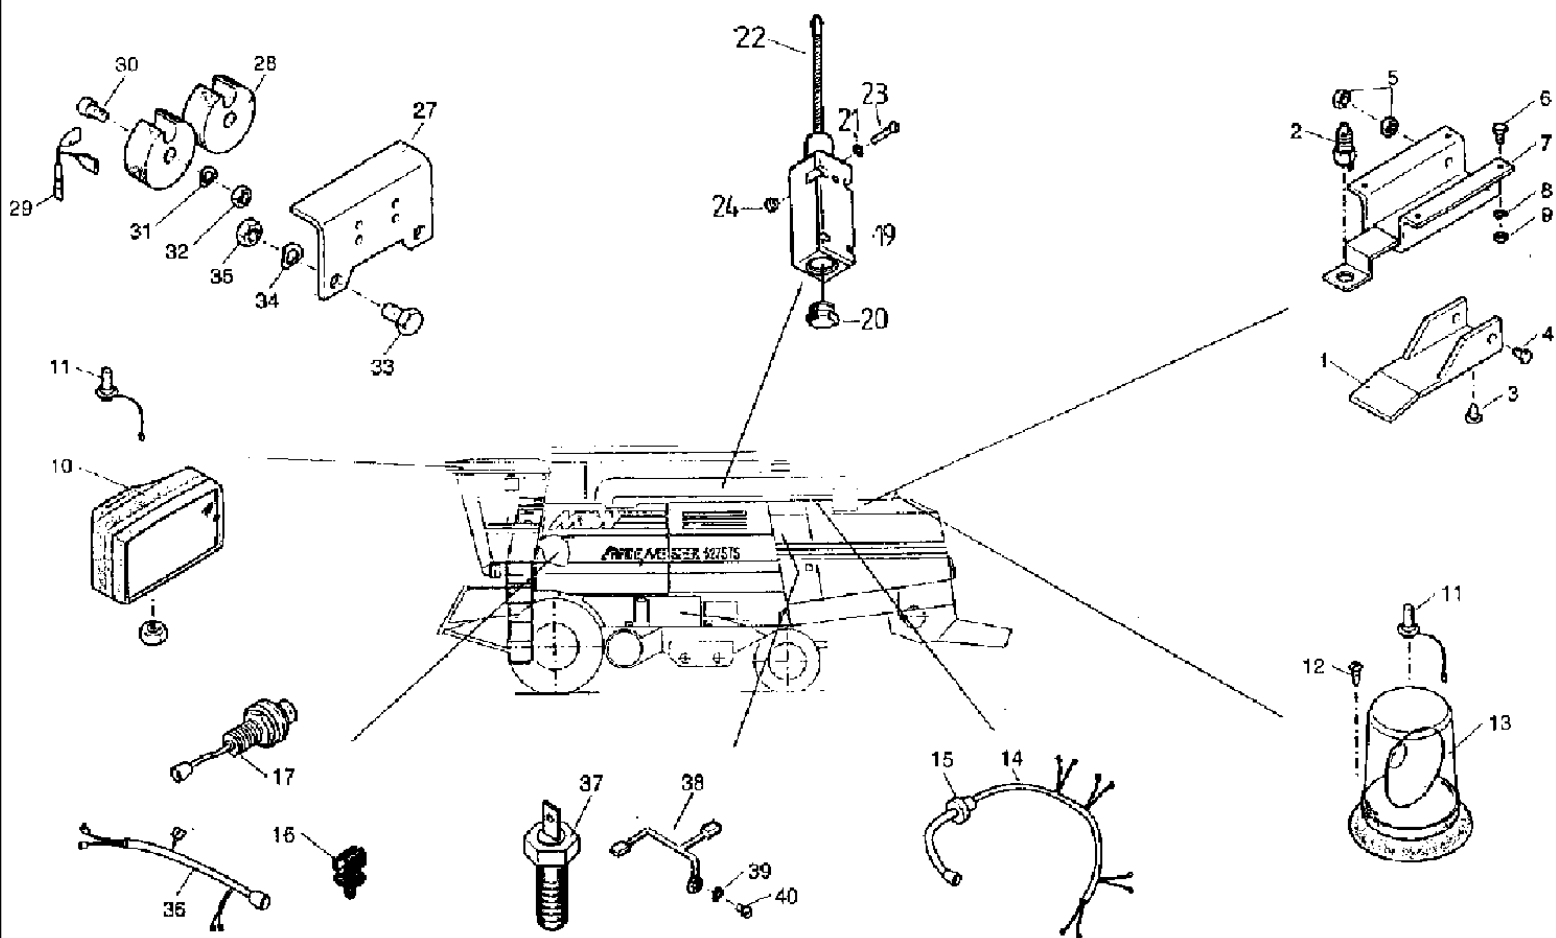

сылка	Номер детали	Кол-во	Описание
1	4260695450	1	SHEET, BUTTON lever for push
2	9019875258	1	SWITCH, push
3	9972876816	1	GROMMET, NOZZLE cable, A 4 x 1.5
4	9932977940	1	SCREW, hex, M 6 x 90 -8.8
5	006213734	2	NUT, hex, M 6-8
6	86508568	4	SCREW, Hex, M6 x 16, 8.8,
7	4260695442	1	RETAINER, bracket
8	9961919927	4	WASHER, SPRING, B 6
9	006213734	4	NUT, hex, M 6-8
10	060502070	1	LIGHT, WORK, head
11	9019876192	2	LAMP halogen, W/24V-H3
12	9937984107	3	SCREW, metal, 6.3 x 22
13	9019874281	1	LIGHT, rotary
14	061028212	1	CABLE, ELECTRIC, tree
15	060505354	1	GROMMET, cable
16	060509325	11	CLIP, plastic
17	060508590	2	SWITCH, initiator
19	060519038	1	SENSOR, switch
20	060519054	1	SCREW,
21	9961919896	2	WASHER, SPRING, B 4
22	060519046	1	LEVER,
23	9936938955	2	SCREW, cheese-head, M 4 x 25 -5.8
24	9950895496	2	NUT, hex, M 4-8
27	061025435	1	ANGLE,
28	060505957	1	RESISTOR, combination
29	061025443	1	CABLE,
30	9936938713	2	SCREW, cheese-head, M 5 x 20 -5.8
31	9961919902	2	WASHER, SPRING, B 5
32	006213478	2	NUT, hex, M 5-8
33	006344037	2	BOLT, Hex, M10 x 25, 8.8, hex, M 10 x 25 -8.8
34	9961920004	2	WASHER, SPRING, B 10
35	100016	2	NUT, M10, CI 8,
36	061052124	1	HARNESS, cable
37	060508277	1	CONTACT, CONTROL temperature
38	060183561	1	LINE, ejector
39	9961919902	1	WASHER, SPRING, B 5
40	9936939538	1	SCREW, cylinder, M 5 x 6-5.8