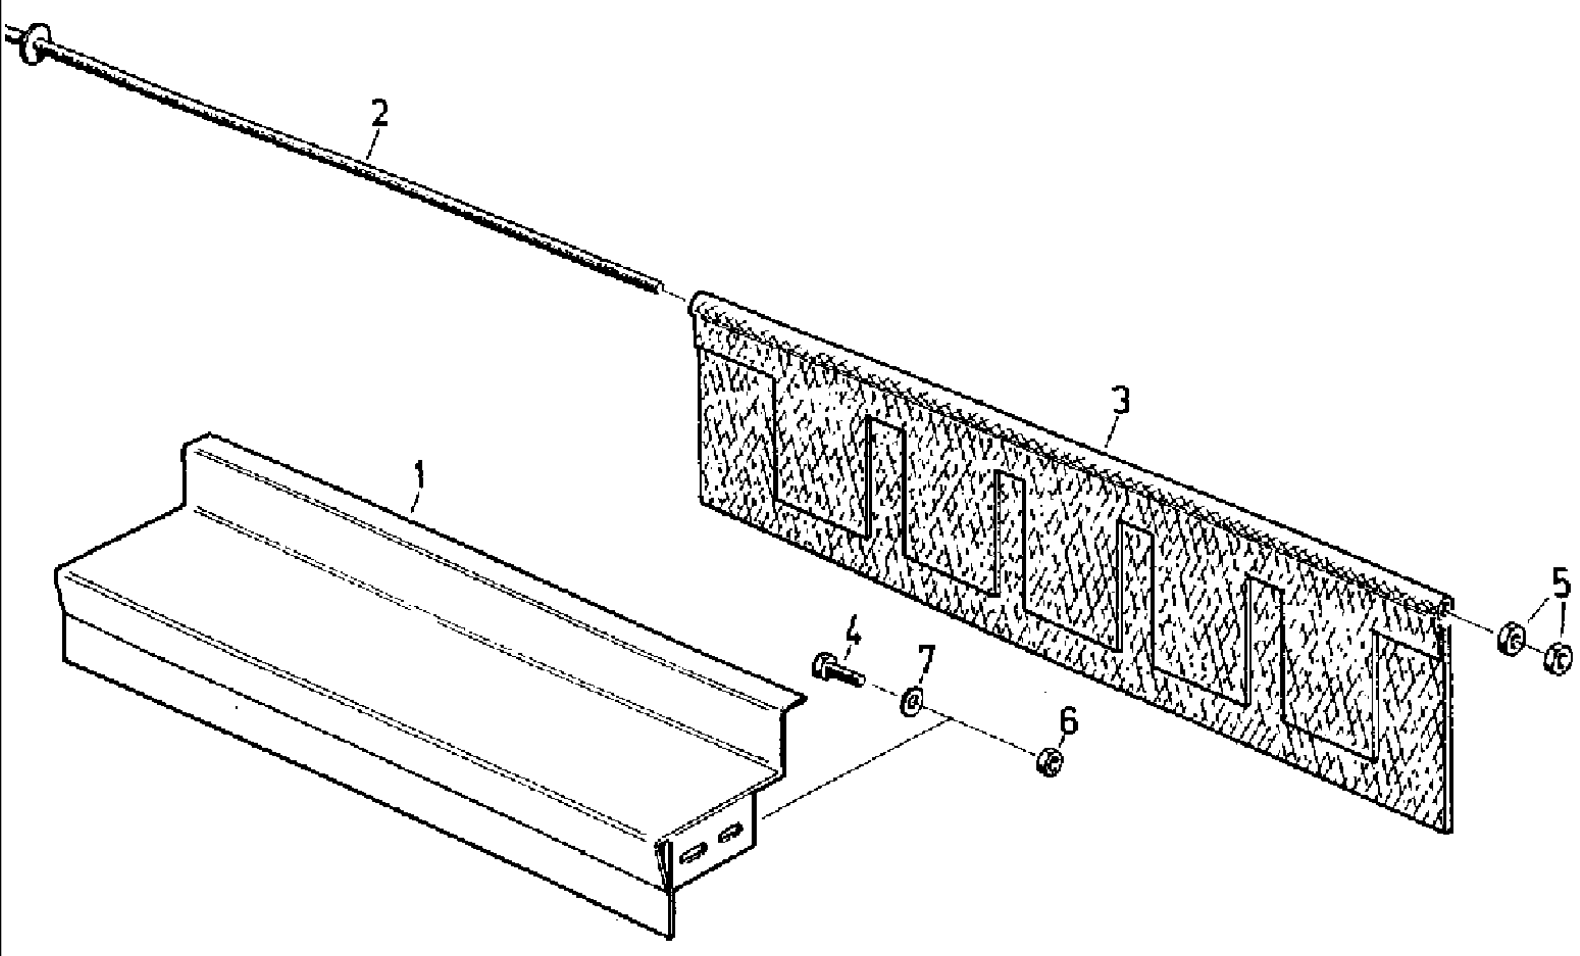

527 CASE IH COMBINE (1/99-12/99)

029 DEFECTOR, PROFILE SHEET

сылка	Номер детали	Кол-во	Описание
1	4270718030	1	SHEET, partition
2	4270718055	1	STEM, BOLT through
3	061001516	1	COVER, SKIRT, FLAP check
4	9933932028	4	BOLT, Hex, M12 x 35, 8.8, hex, M 12 x 35 -8.8
5	337475	2	NUT, M12, CI 10, hex, M 12-8
6	337475	4	NUT, M12, CI 10, hex, M 12-8
7	4250132814	4	WASHER,