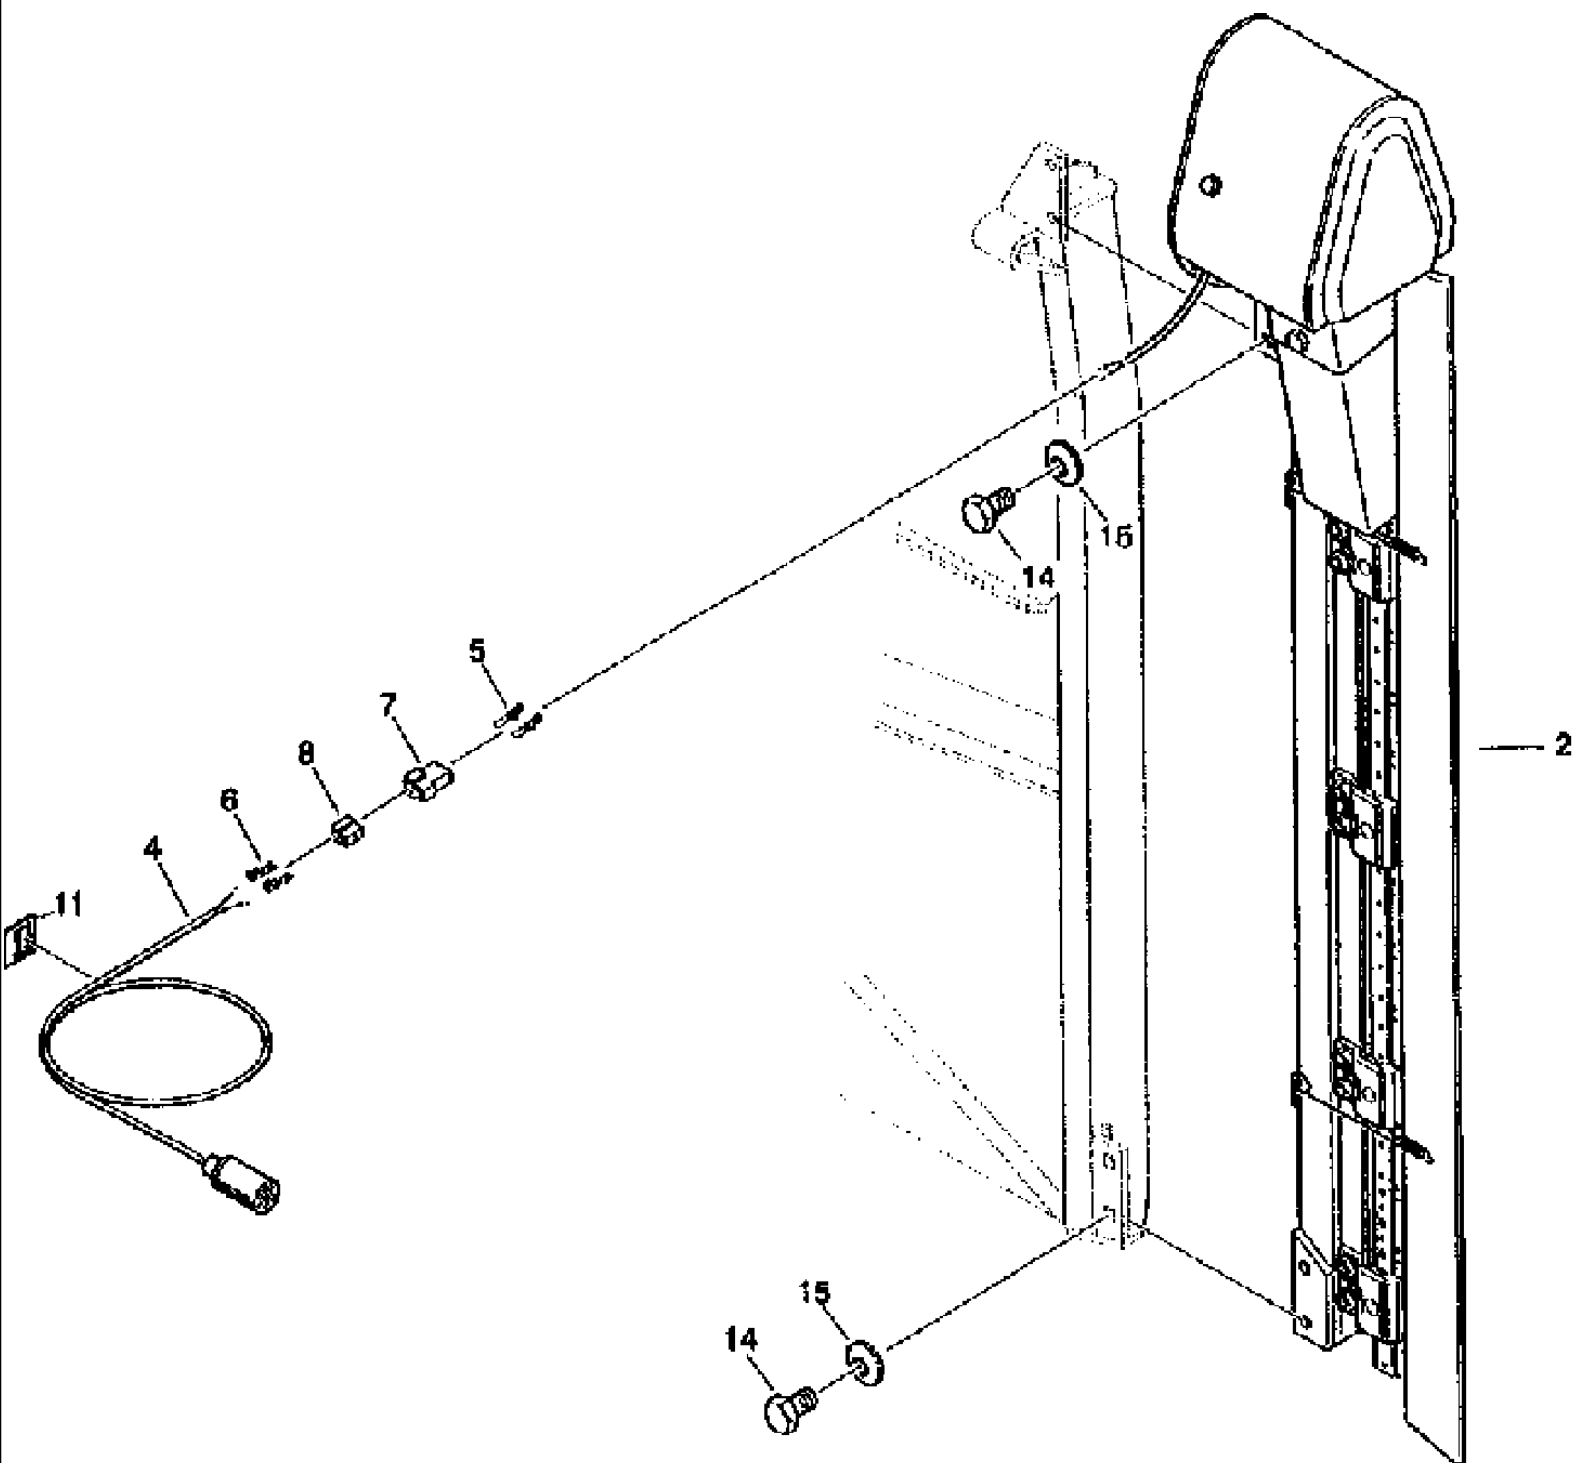

022 SEPARATOR

сылка	Номер детали	Кол-во	Описание
1	060511963	1	SEPARATOR, g
4	021208473	1	CABLE,
5	003792881	2	TERMINAL, SPADE, PLUG flat
6	060512722	2	TERMINAL, SPADE, BUSHING flat pin
7	003793288	1	CONNECTOR, ELEC, HOUSING flat plug
8	060509003	1	BOX, TERMINAL, HOUSING flat pin bush, D
11	9019059944	15	CLIP, CABLE, ACC38 -A- 20
14	006346408	4	SCREW, hex, M12 x 20 -8.8
15	9999853174	4	PLATE, LOCKING, washer, VSF B 12